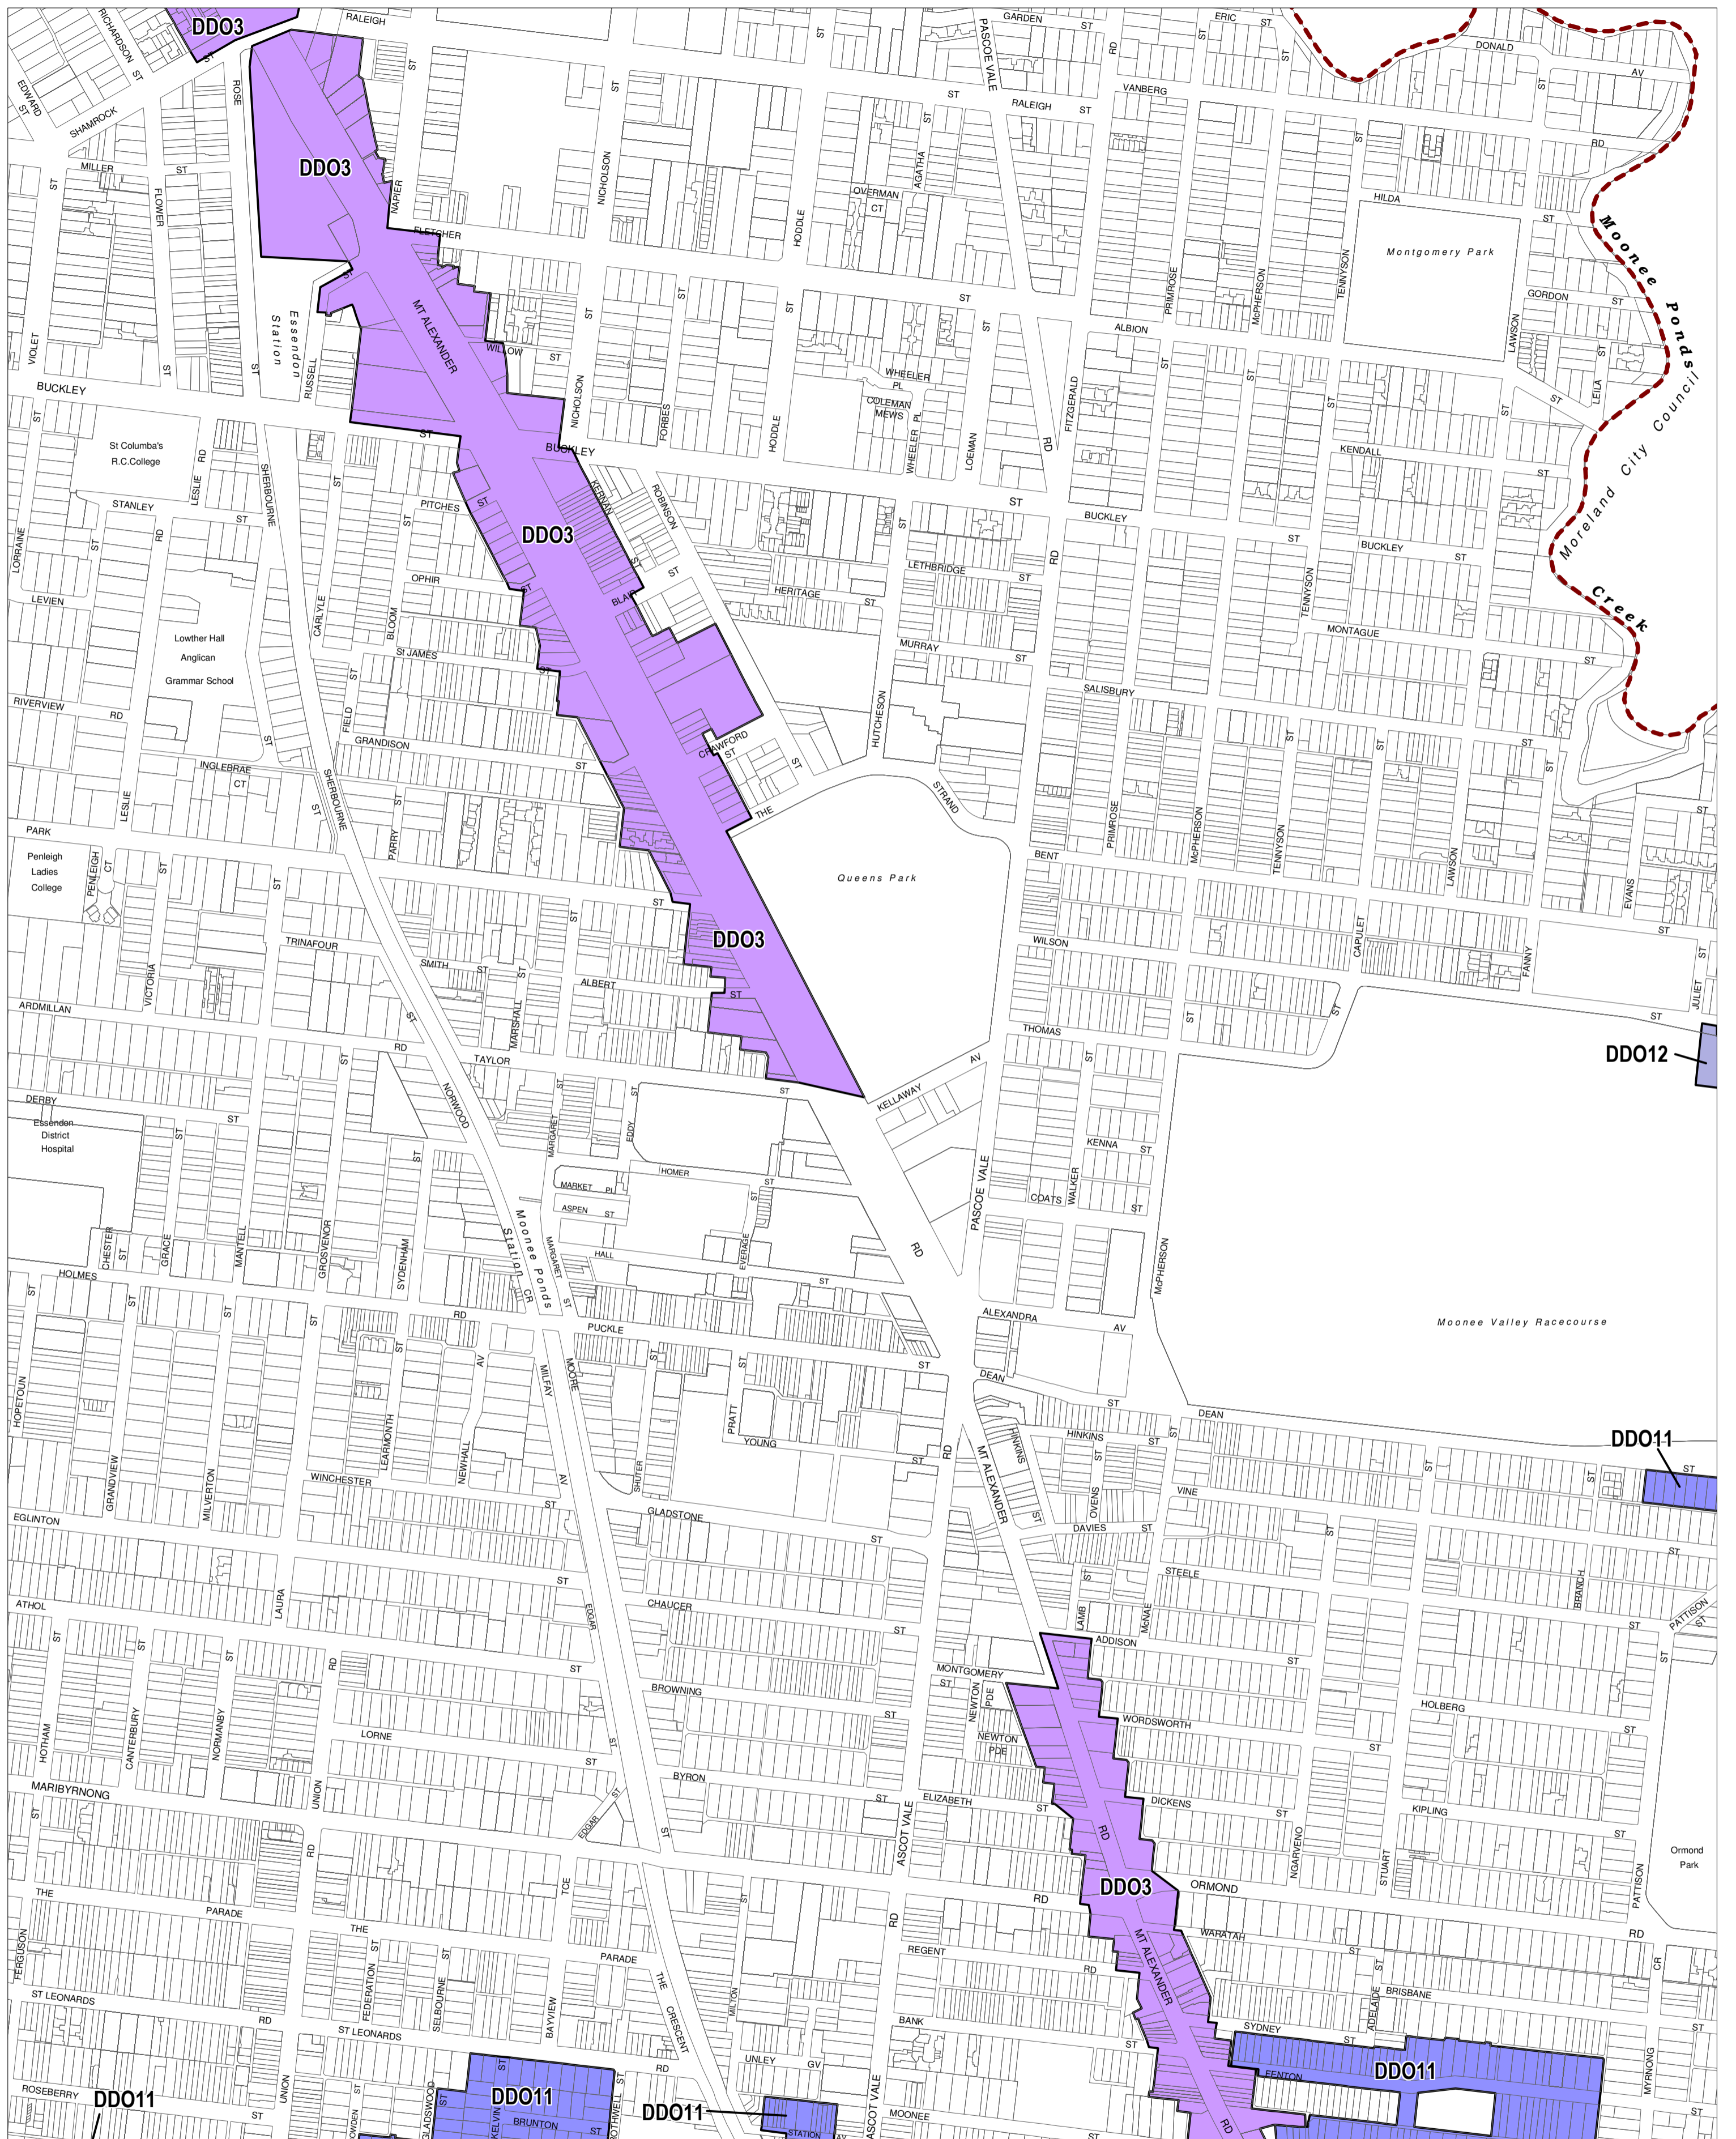

MOONEE VALLEY PLANNING SCHEME - LOCAL PROVISION