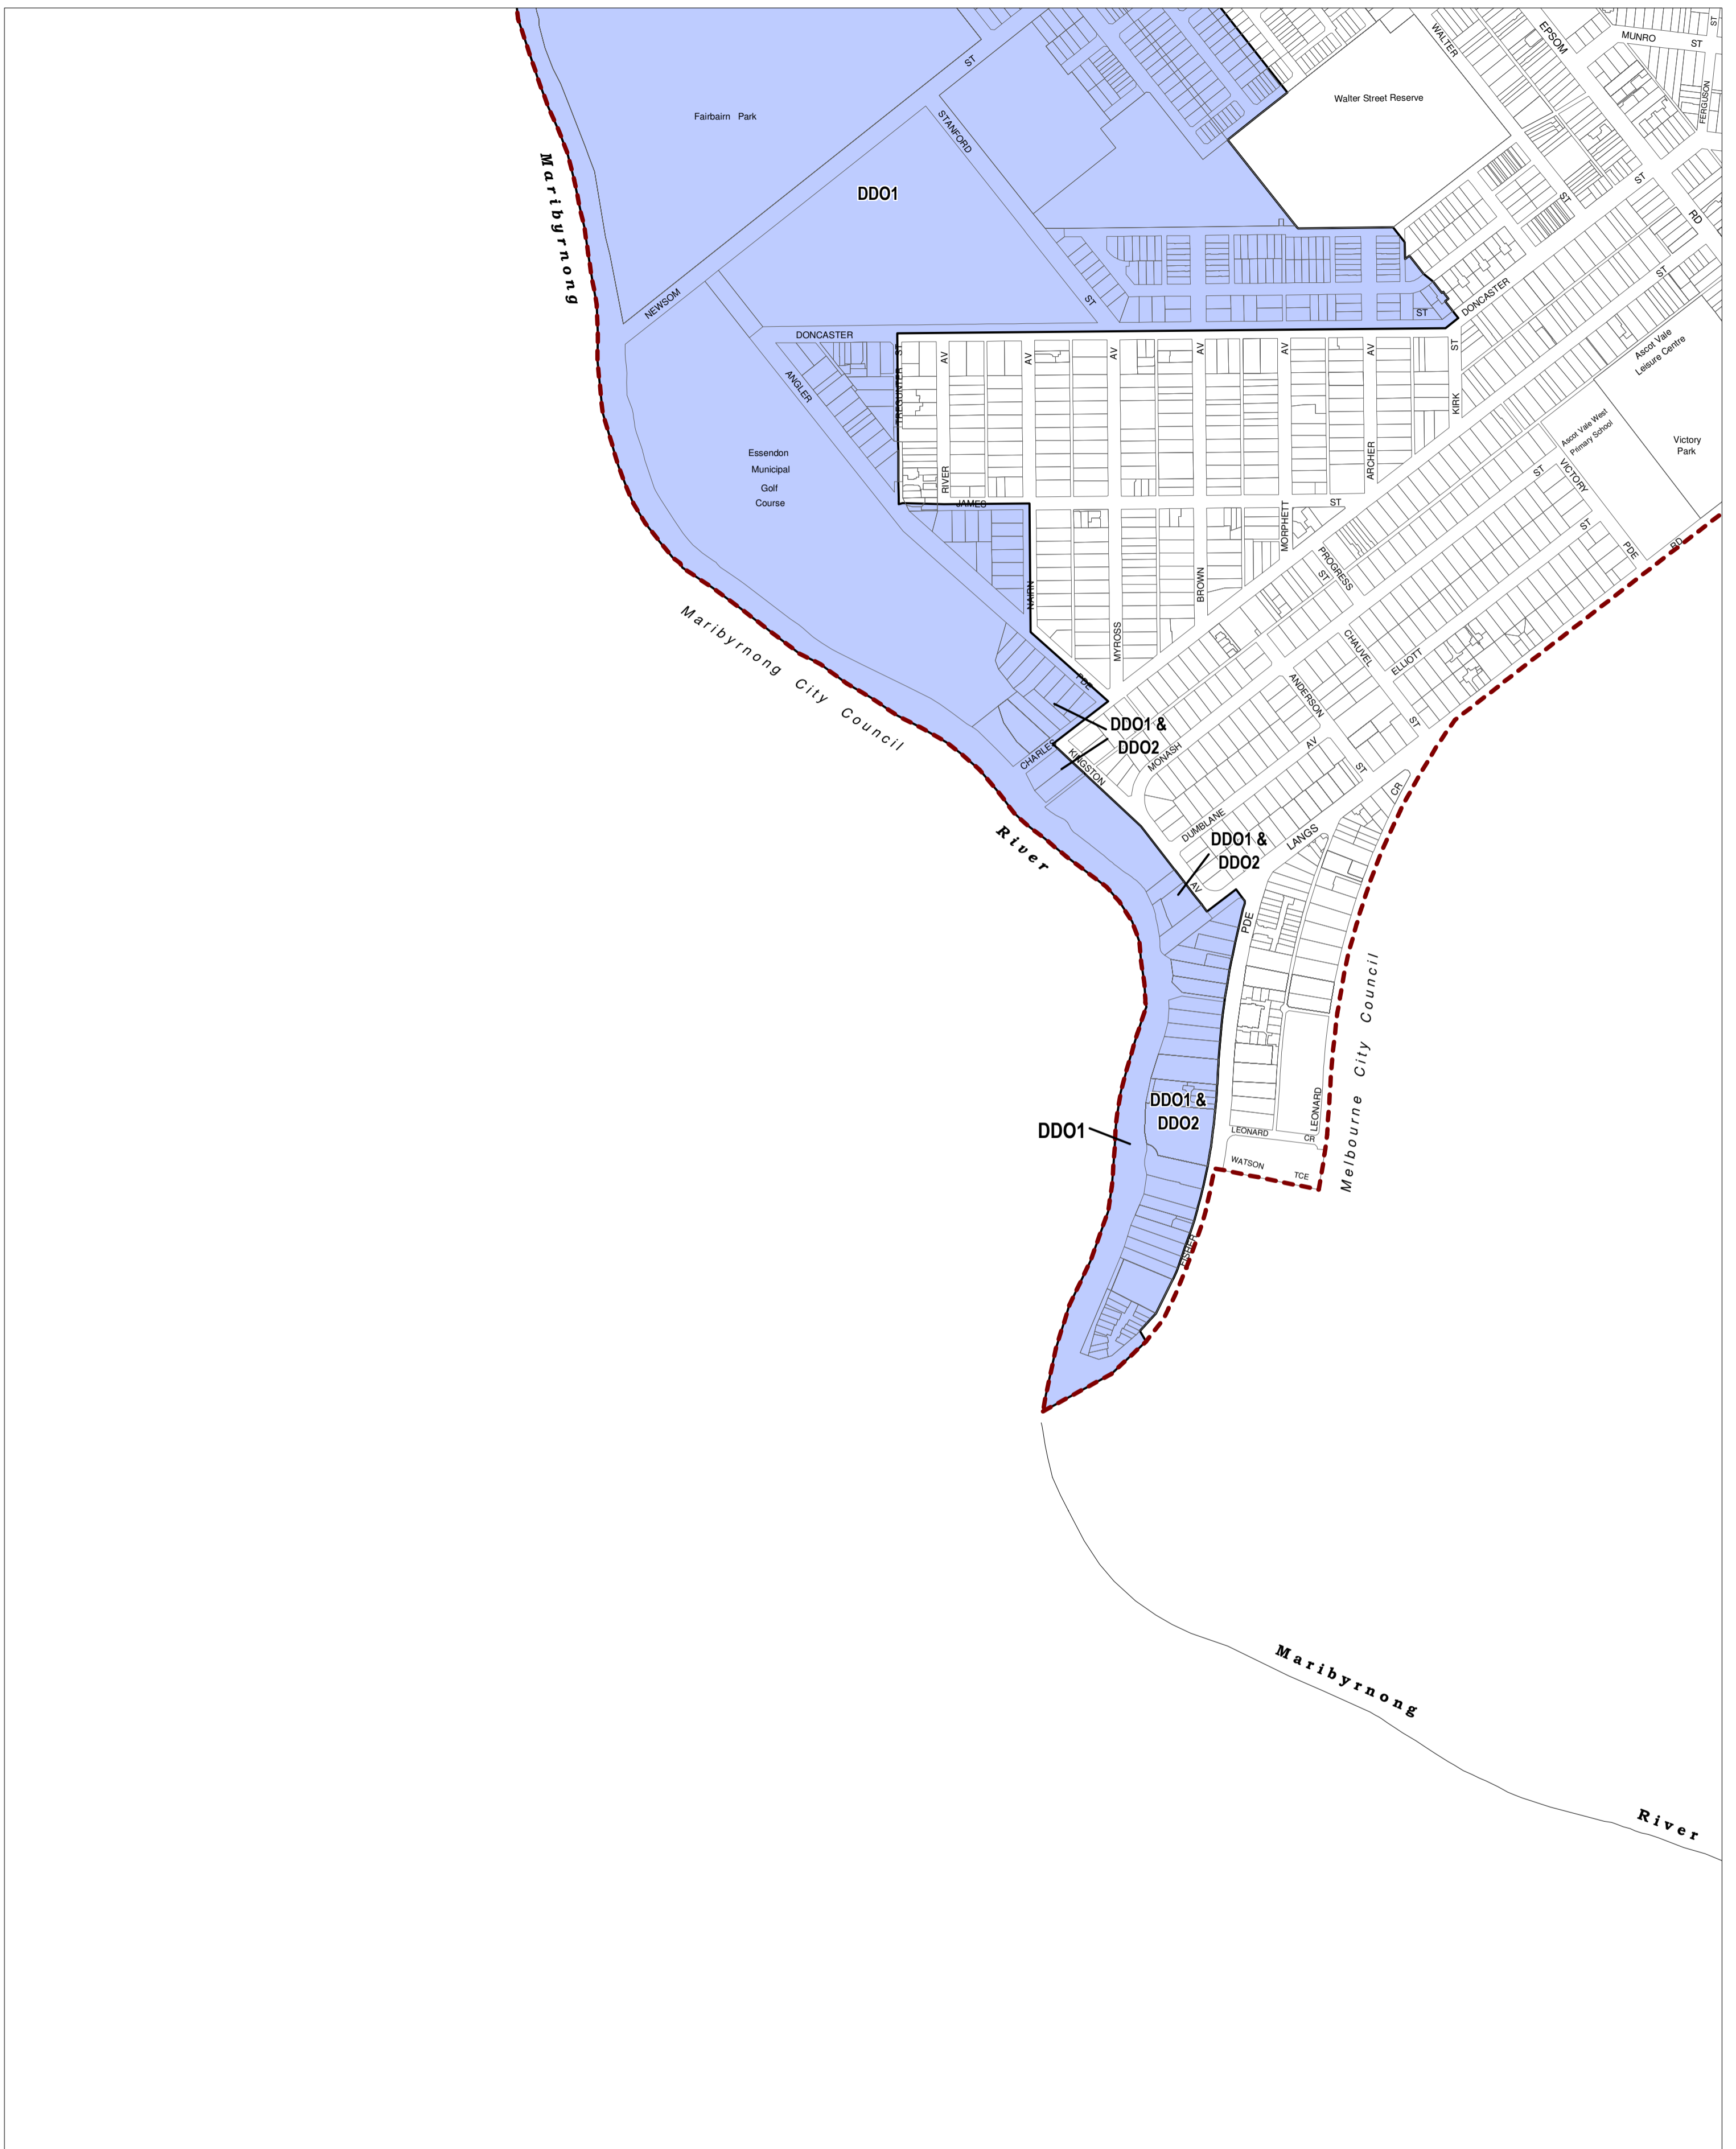

MOONEE VALLEY PLANNING SCHEME - LOCAL PROVISION

Overlays

- DDO1 Design And Development Overlay - Schedule 1
- DDO2 Design And Development Overlay - Schedule 2

100 0 100 200 300 400 500 m

AUSTRALIAN MAP GRID ZONE 55

State Government Victoria

INDEX TO ADJOINING METRIC SERIES MAP

1	2	3	4
5	6	7	8
9	10	11	12
		13	14
		15	16

Printed: 18/5/2015

AMENDMENT C139