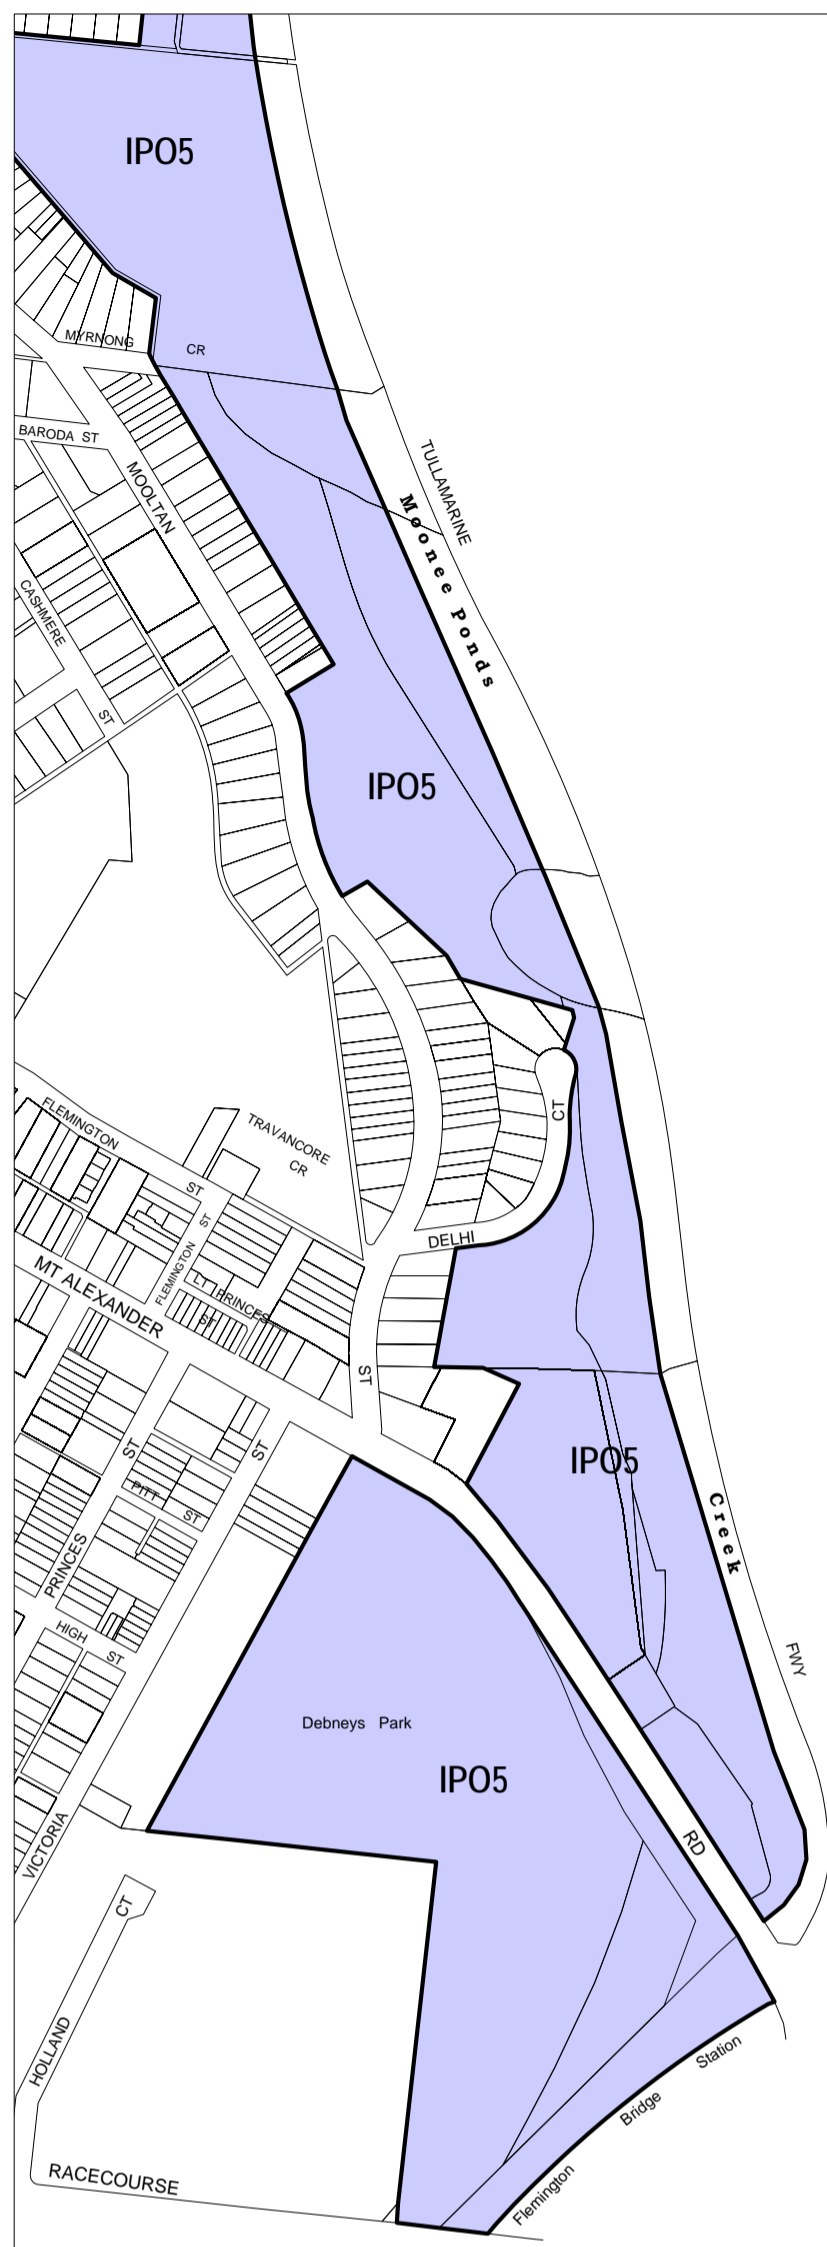

MOONEE VALLEY PLANNING SCHEME - LOCAL PROVISION

SEE MELBOURNE
PLANNING SCHEME

Overlays

IPO5 Incorporated Plan Overlay - Schedule 5

Printed: 27/6/2008

AMENDMENT C87