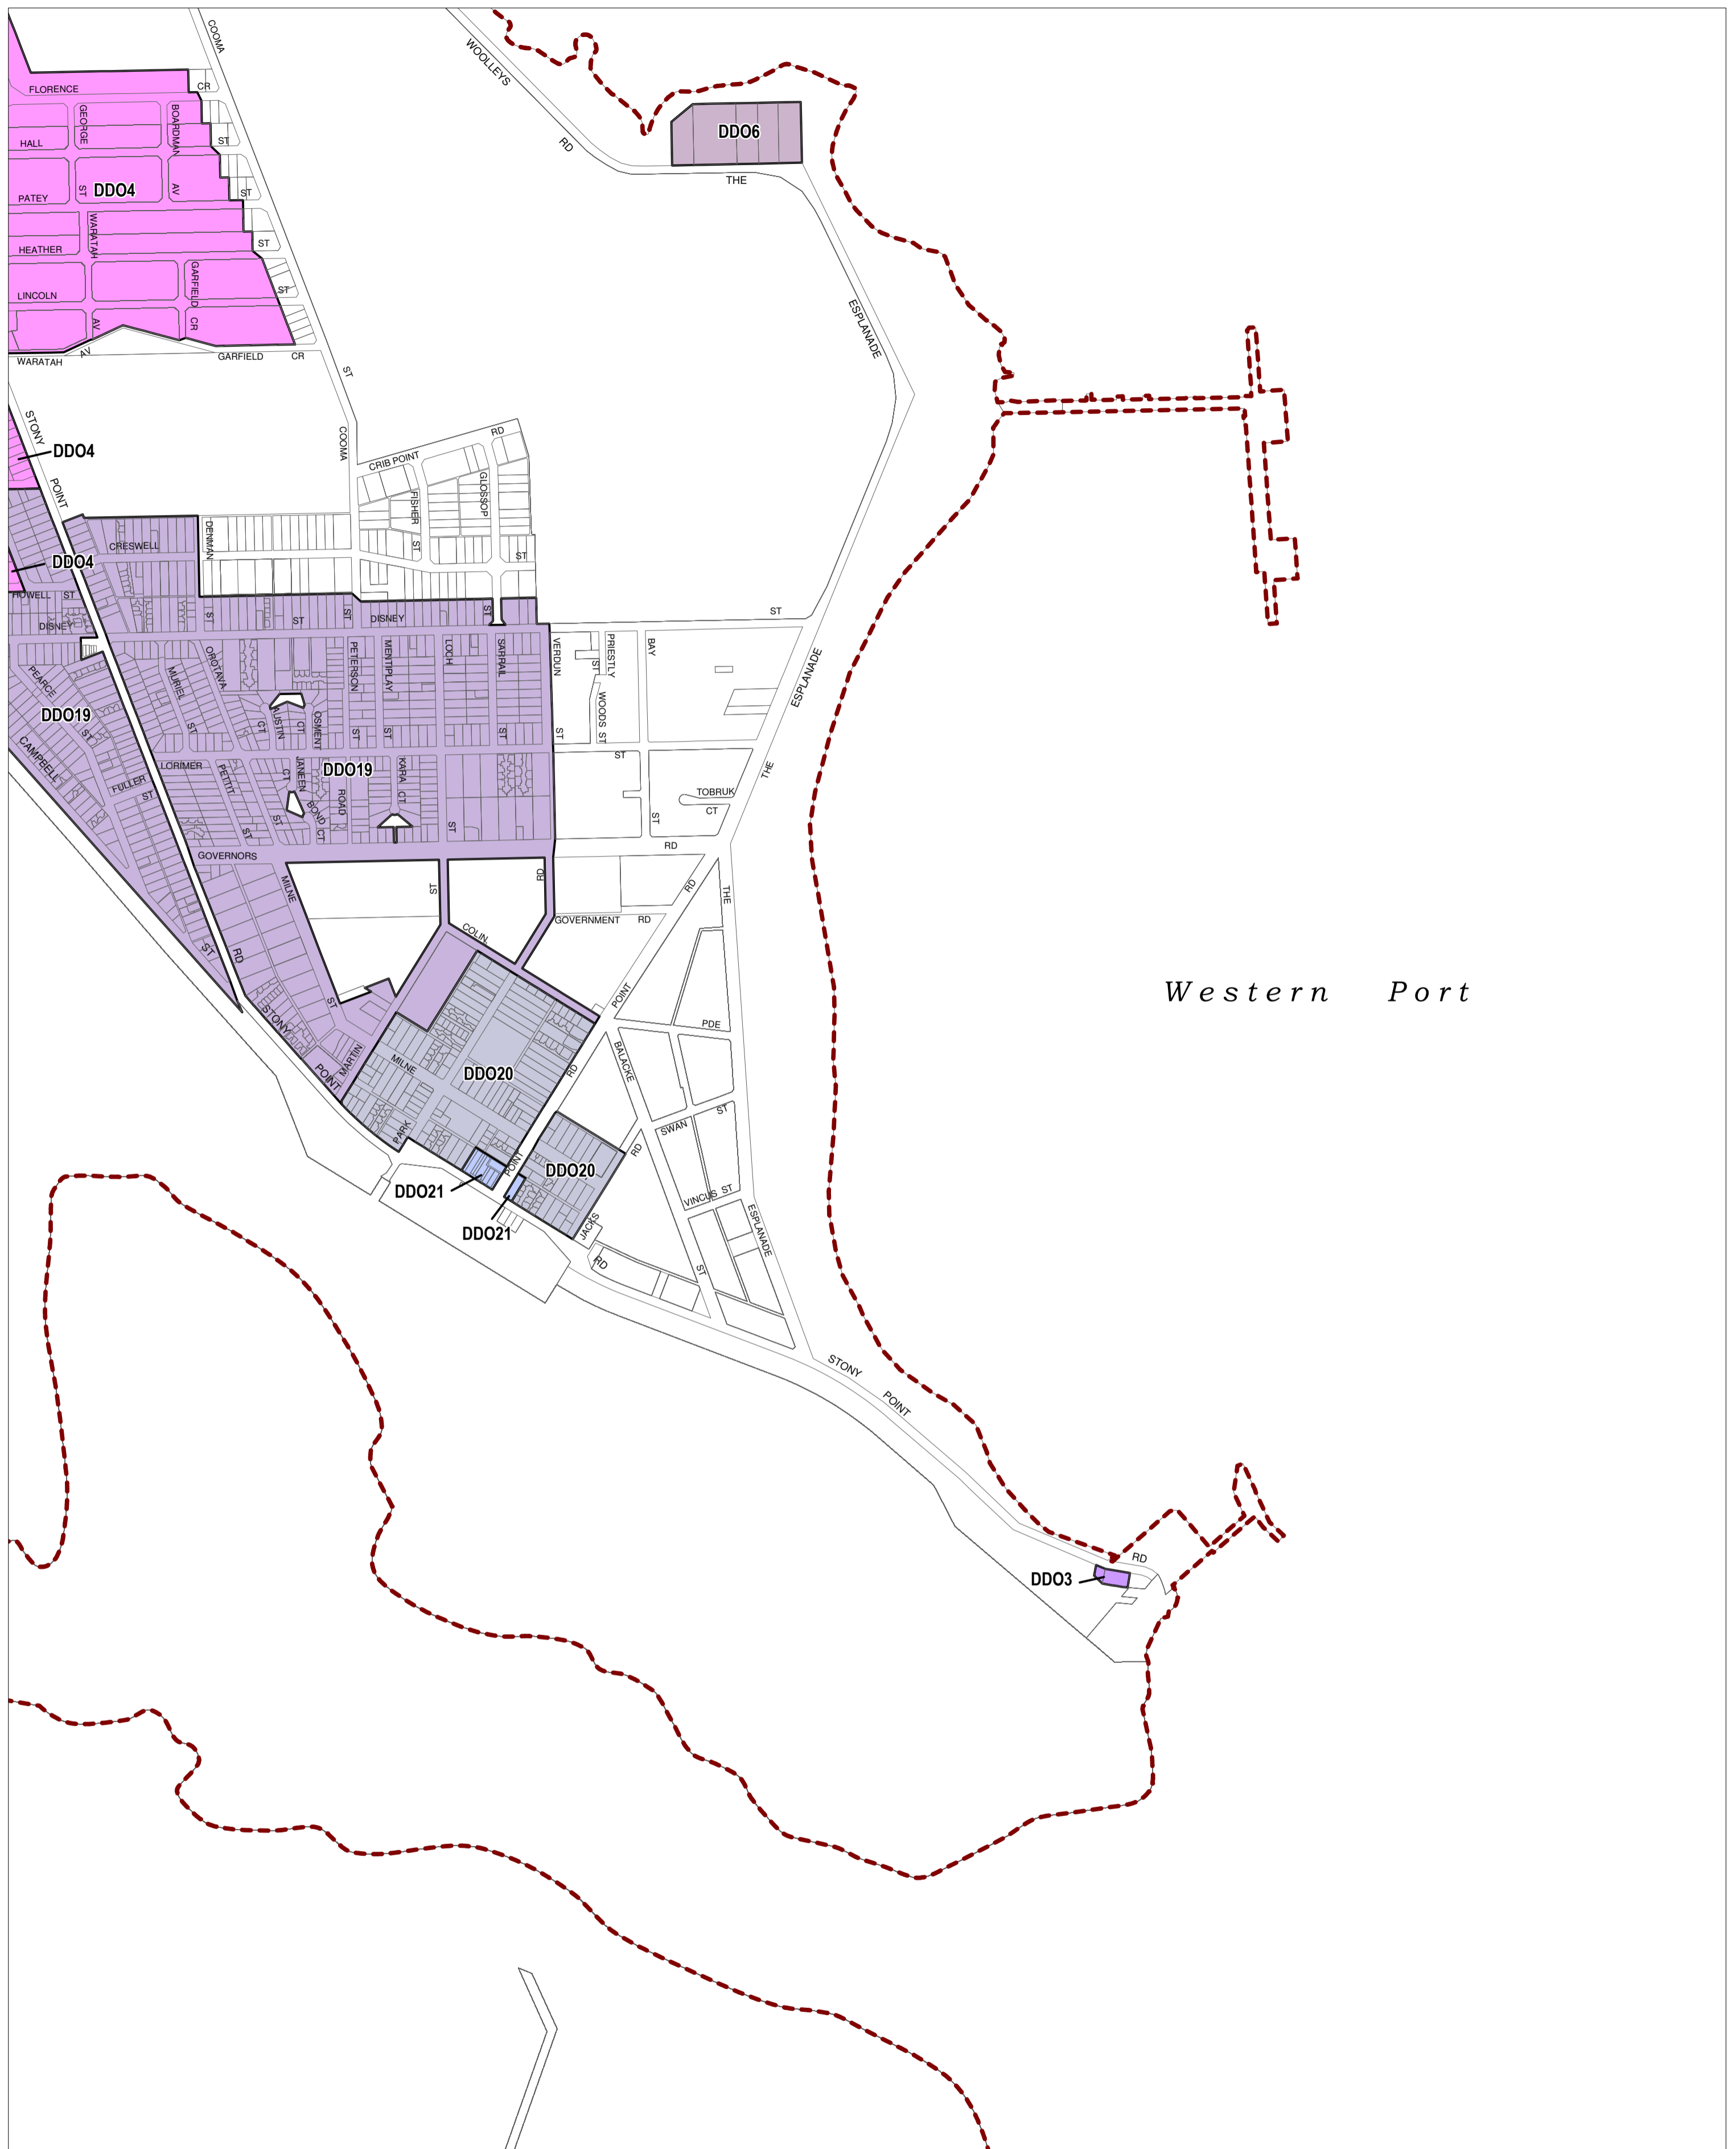

MORNINGTON PENINSULA PLANNING SCHEME - LOCAL PROVISION

Overlays	Description
DDO19	Design And Development Overlay - Schedule 19
DDO20	Design And Development Overlay - Schedule 20
DDO21	Design And Development Overlay - Schedule 21
DDO03	Design And Development Overlay - Schedule 3
DDO04	Design And Development Overlay - Schedule 4
DDO06	Design And Development Overlay - Schedule 6

AUSTRALIAN MAP GRID ZONE 55

Printed: 21/3/2014

AMENDMENT C163 PART 2