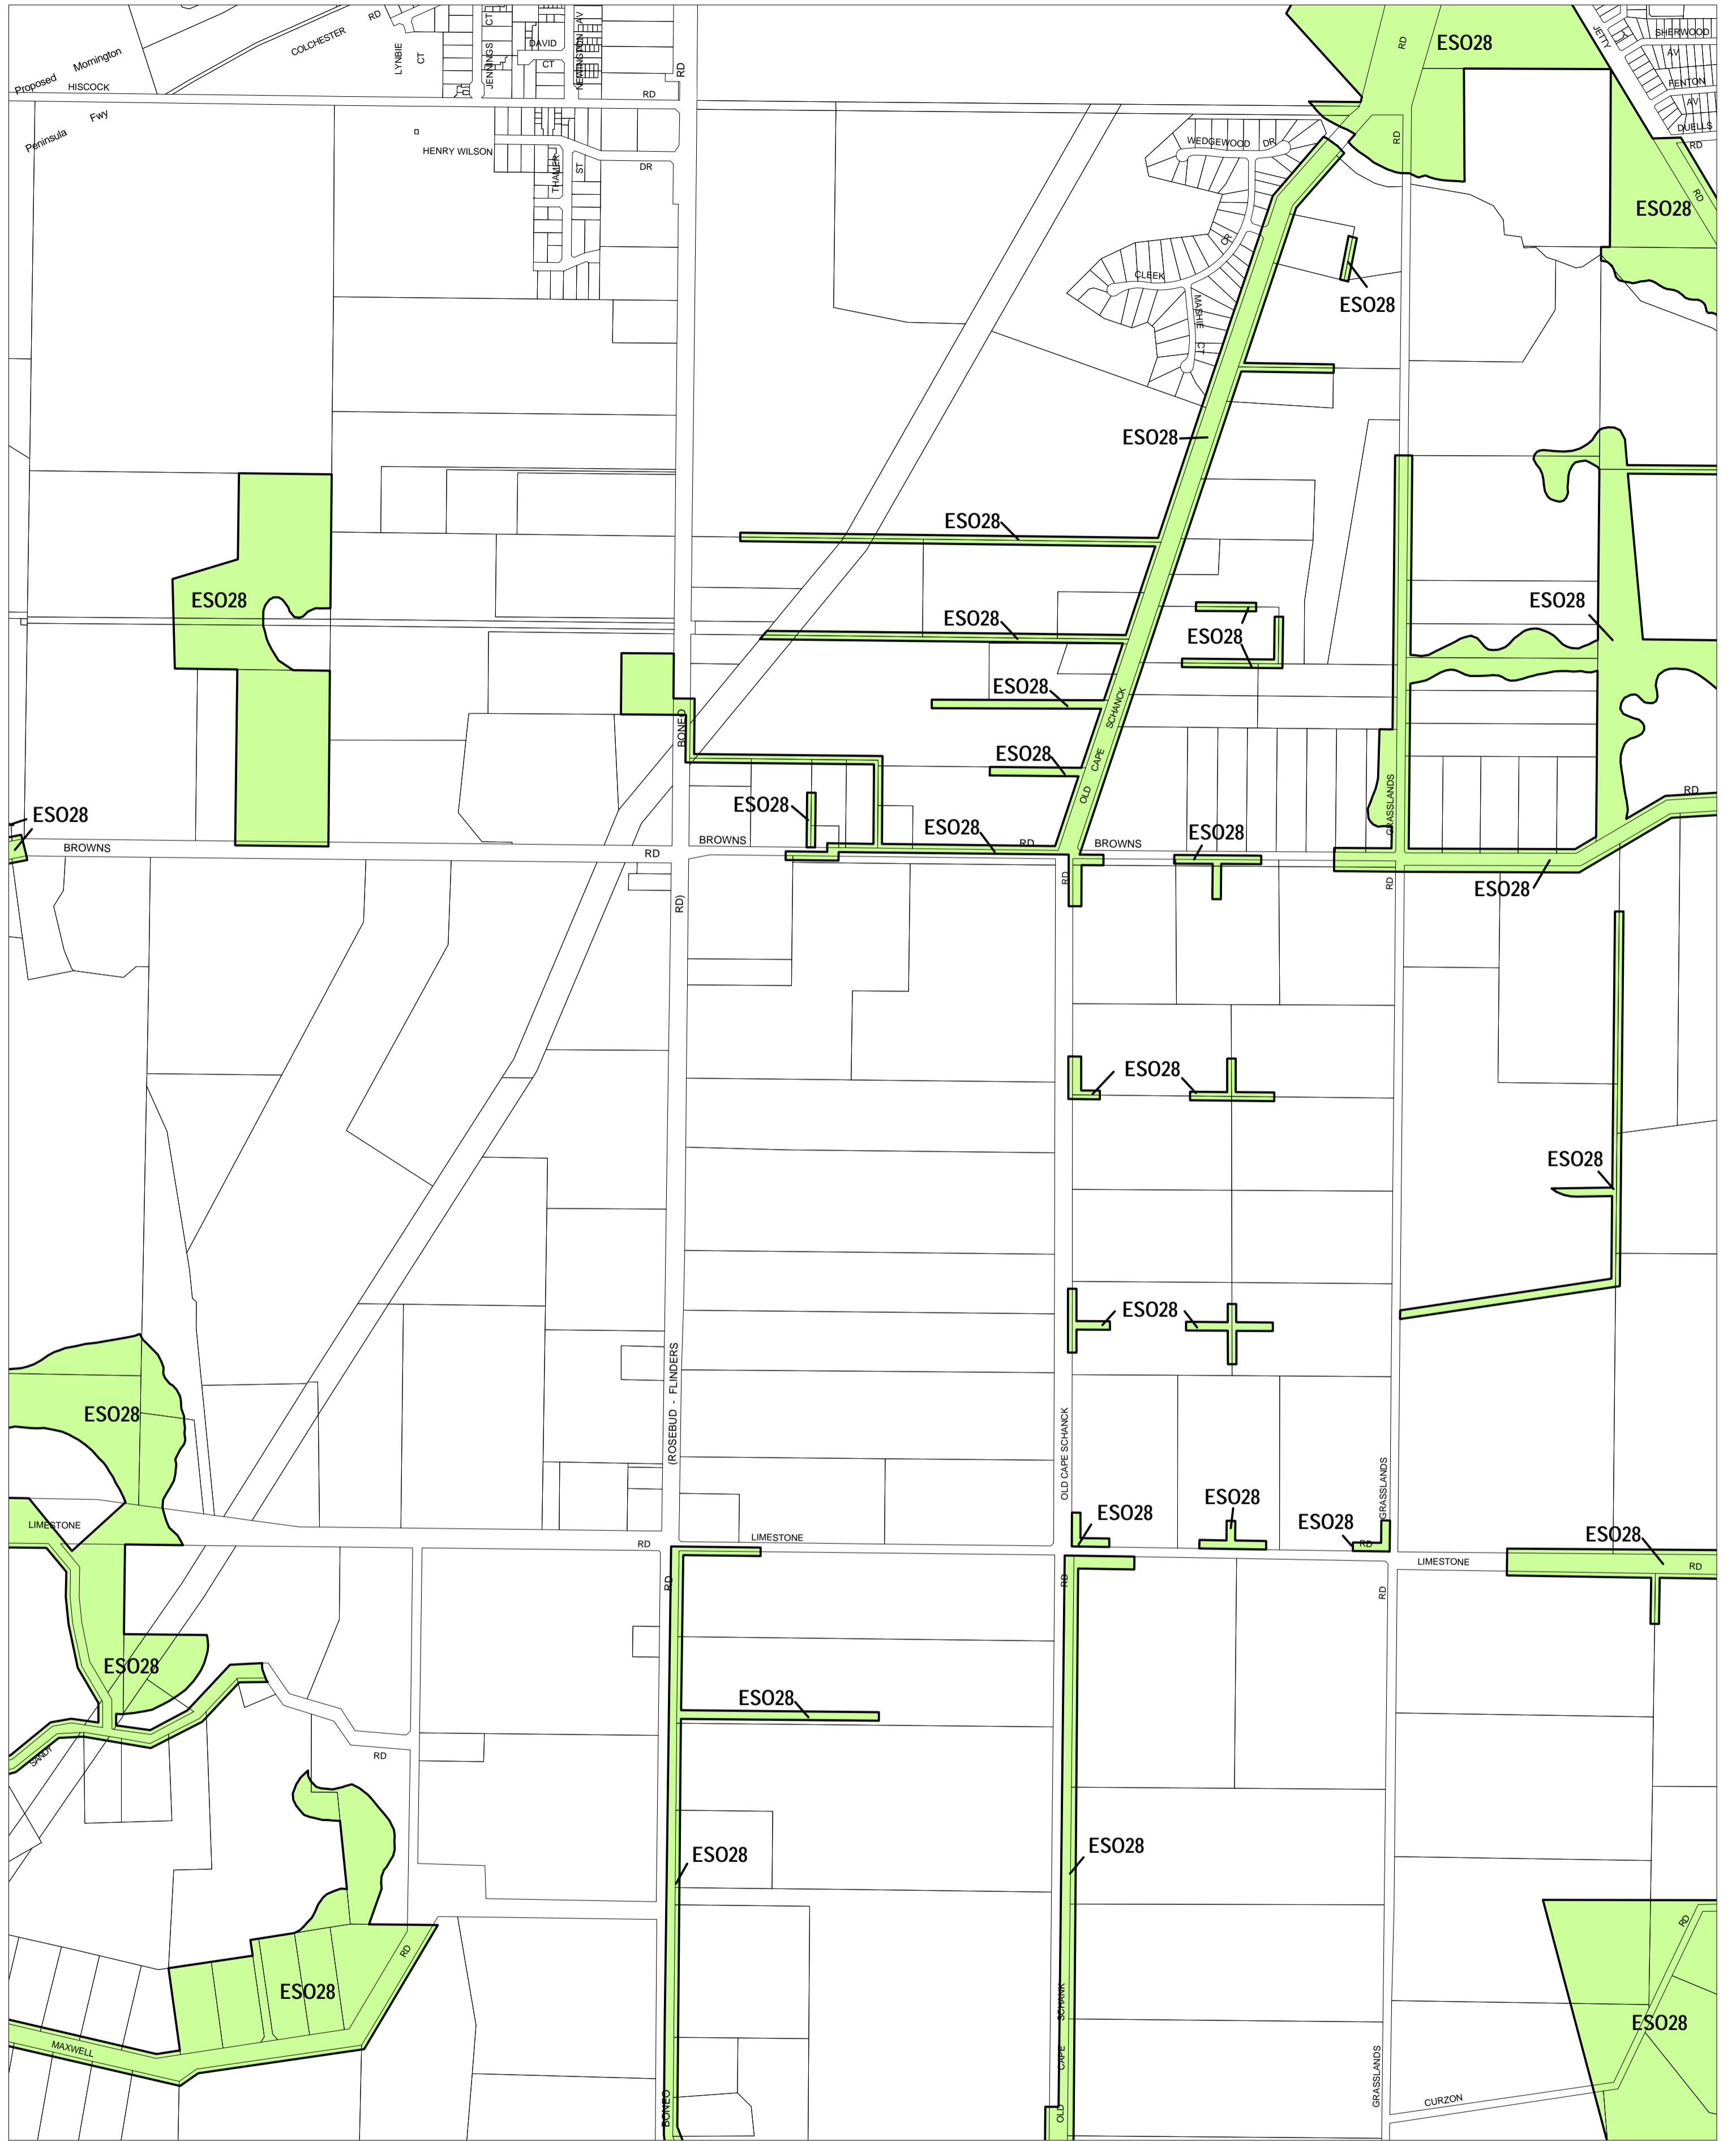

MORNINGTON PENINSULA PLANNING SCHEME - LOCAL PROVISION

Overlays

- ESO28 Environmental Significance Overlay - Schedule 28

200 400 600 800 1000 m
AUSTRALIAN MAP GRID ZONE 55

INDEX TO ADJOINING METRIC SERIES MAP

Printed: 29/8/2007

AMENDMENT C40 PT.1