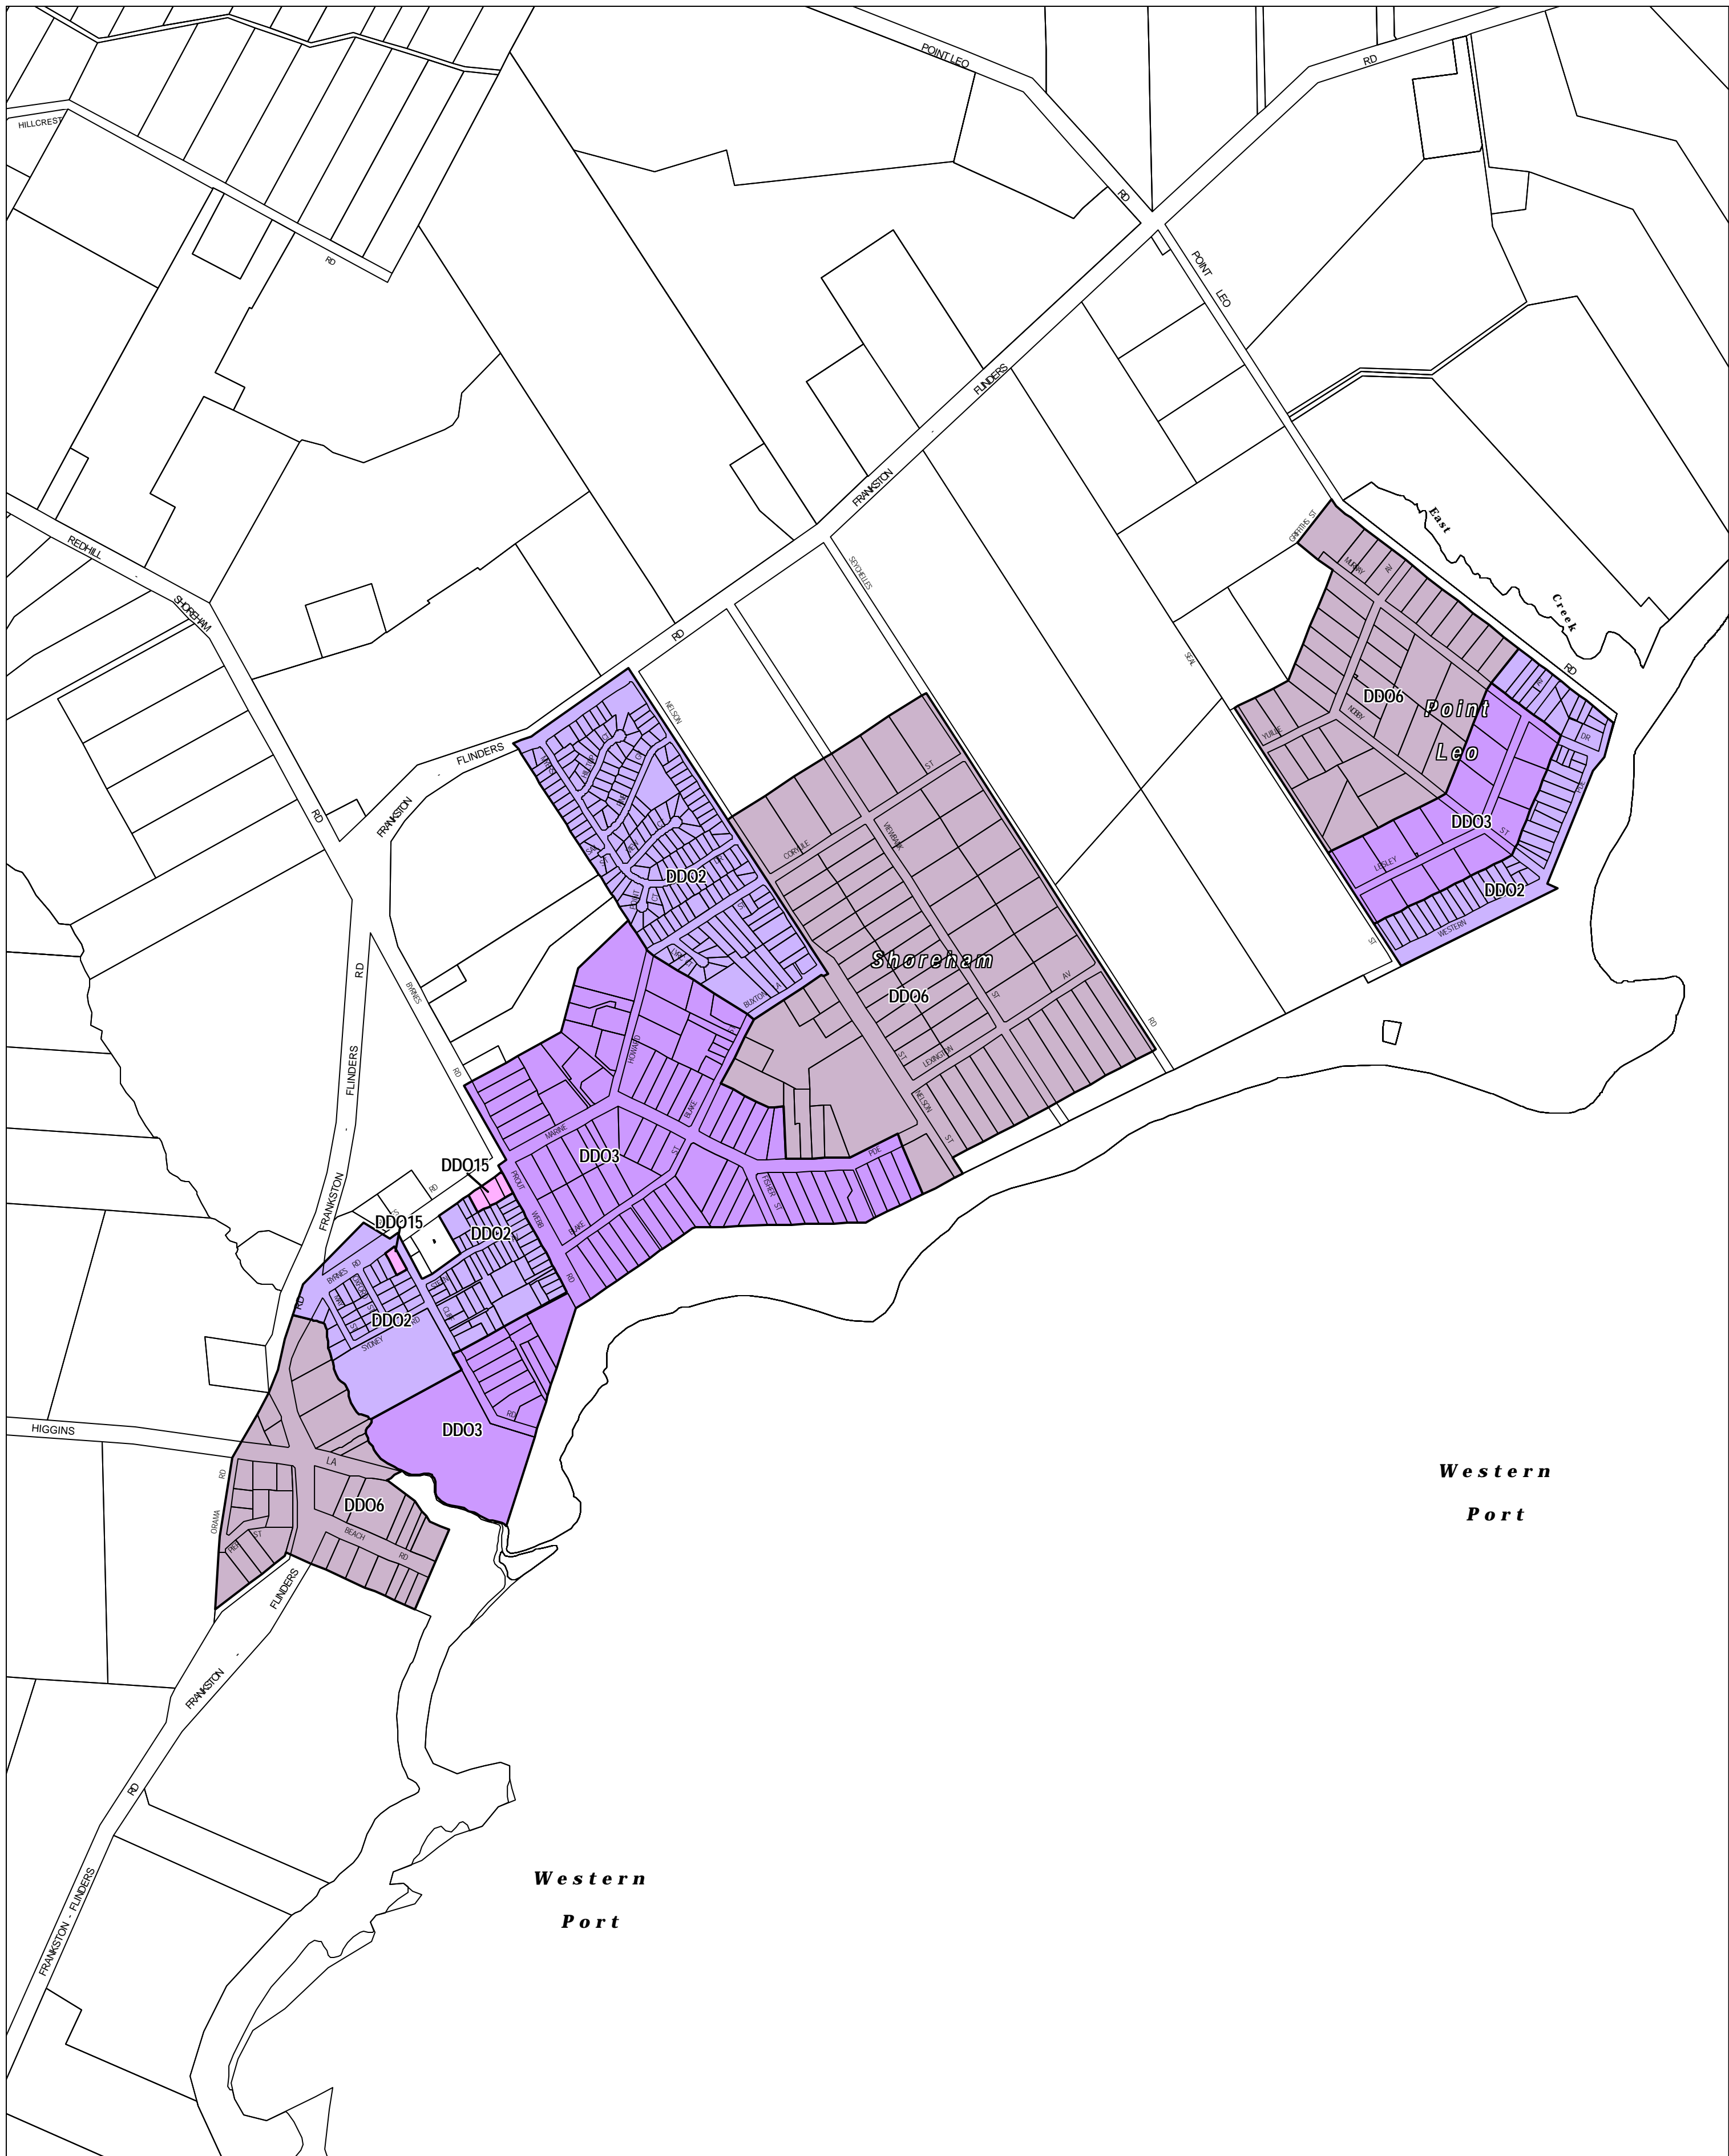

MORNINGTON PENINSULA PLANNING SCHEME - LOCAL PROVISION

**Western
Port**

**Western
Port**

Overlays	
	DDO15 Design And Development Overlay - Schedule 15
	DDO02 Design And Development Overlay - Schedule 2
	DDO03 Design And Development Overlay - Schedule 3
	DDO06 Design And Development Overlay - Schedule 6

INDEX TO ADJOINING METRIC SERIES MAP

Printed: 30/12/2010

AMENDMENT C103

DESIGN AND DEVELOPMENT OVERLAY

MAP No 38DDO