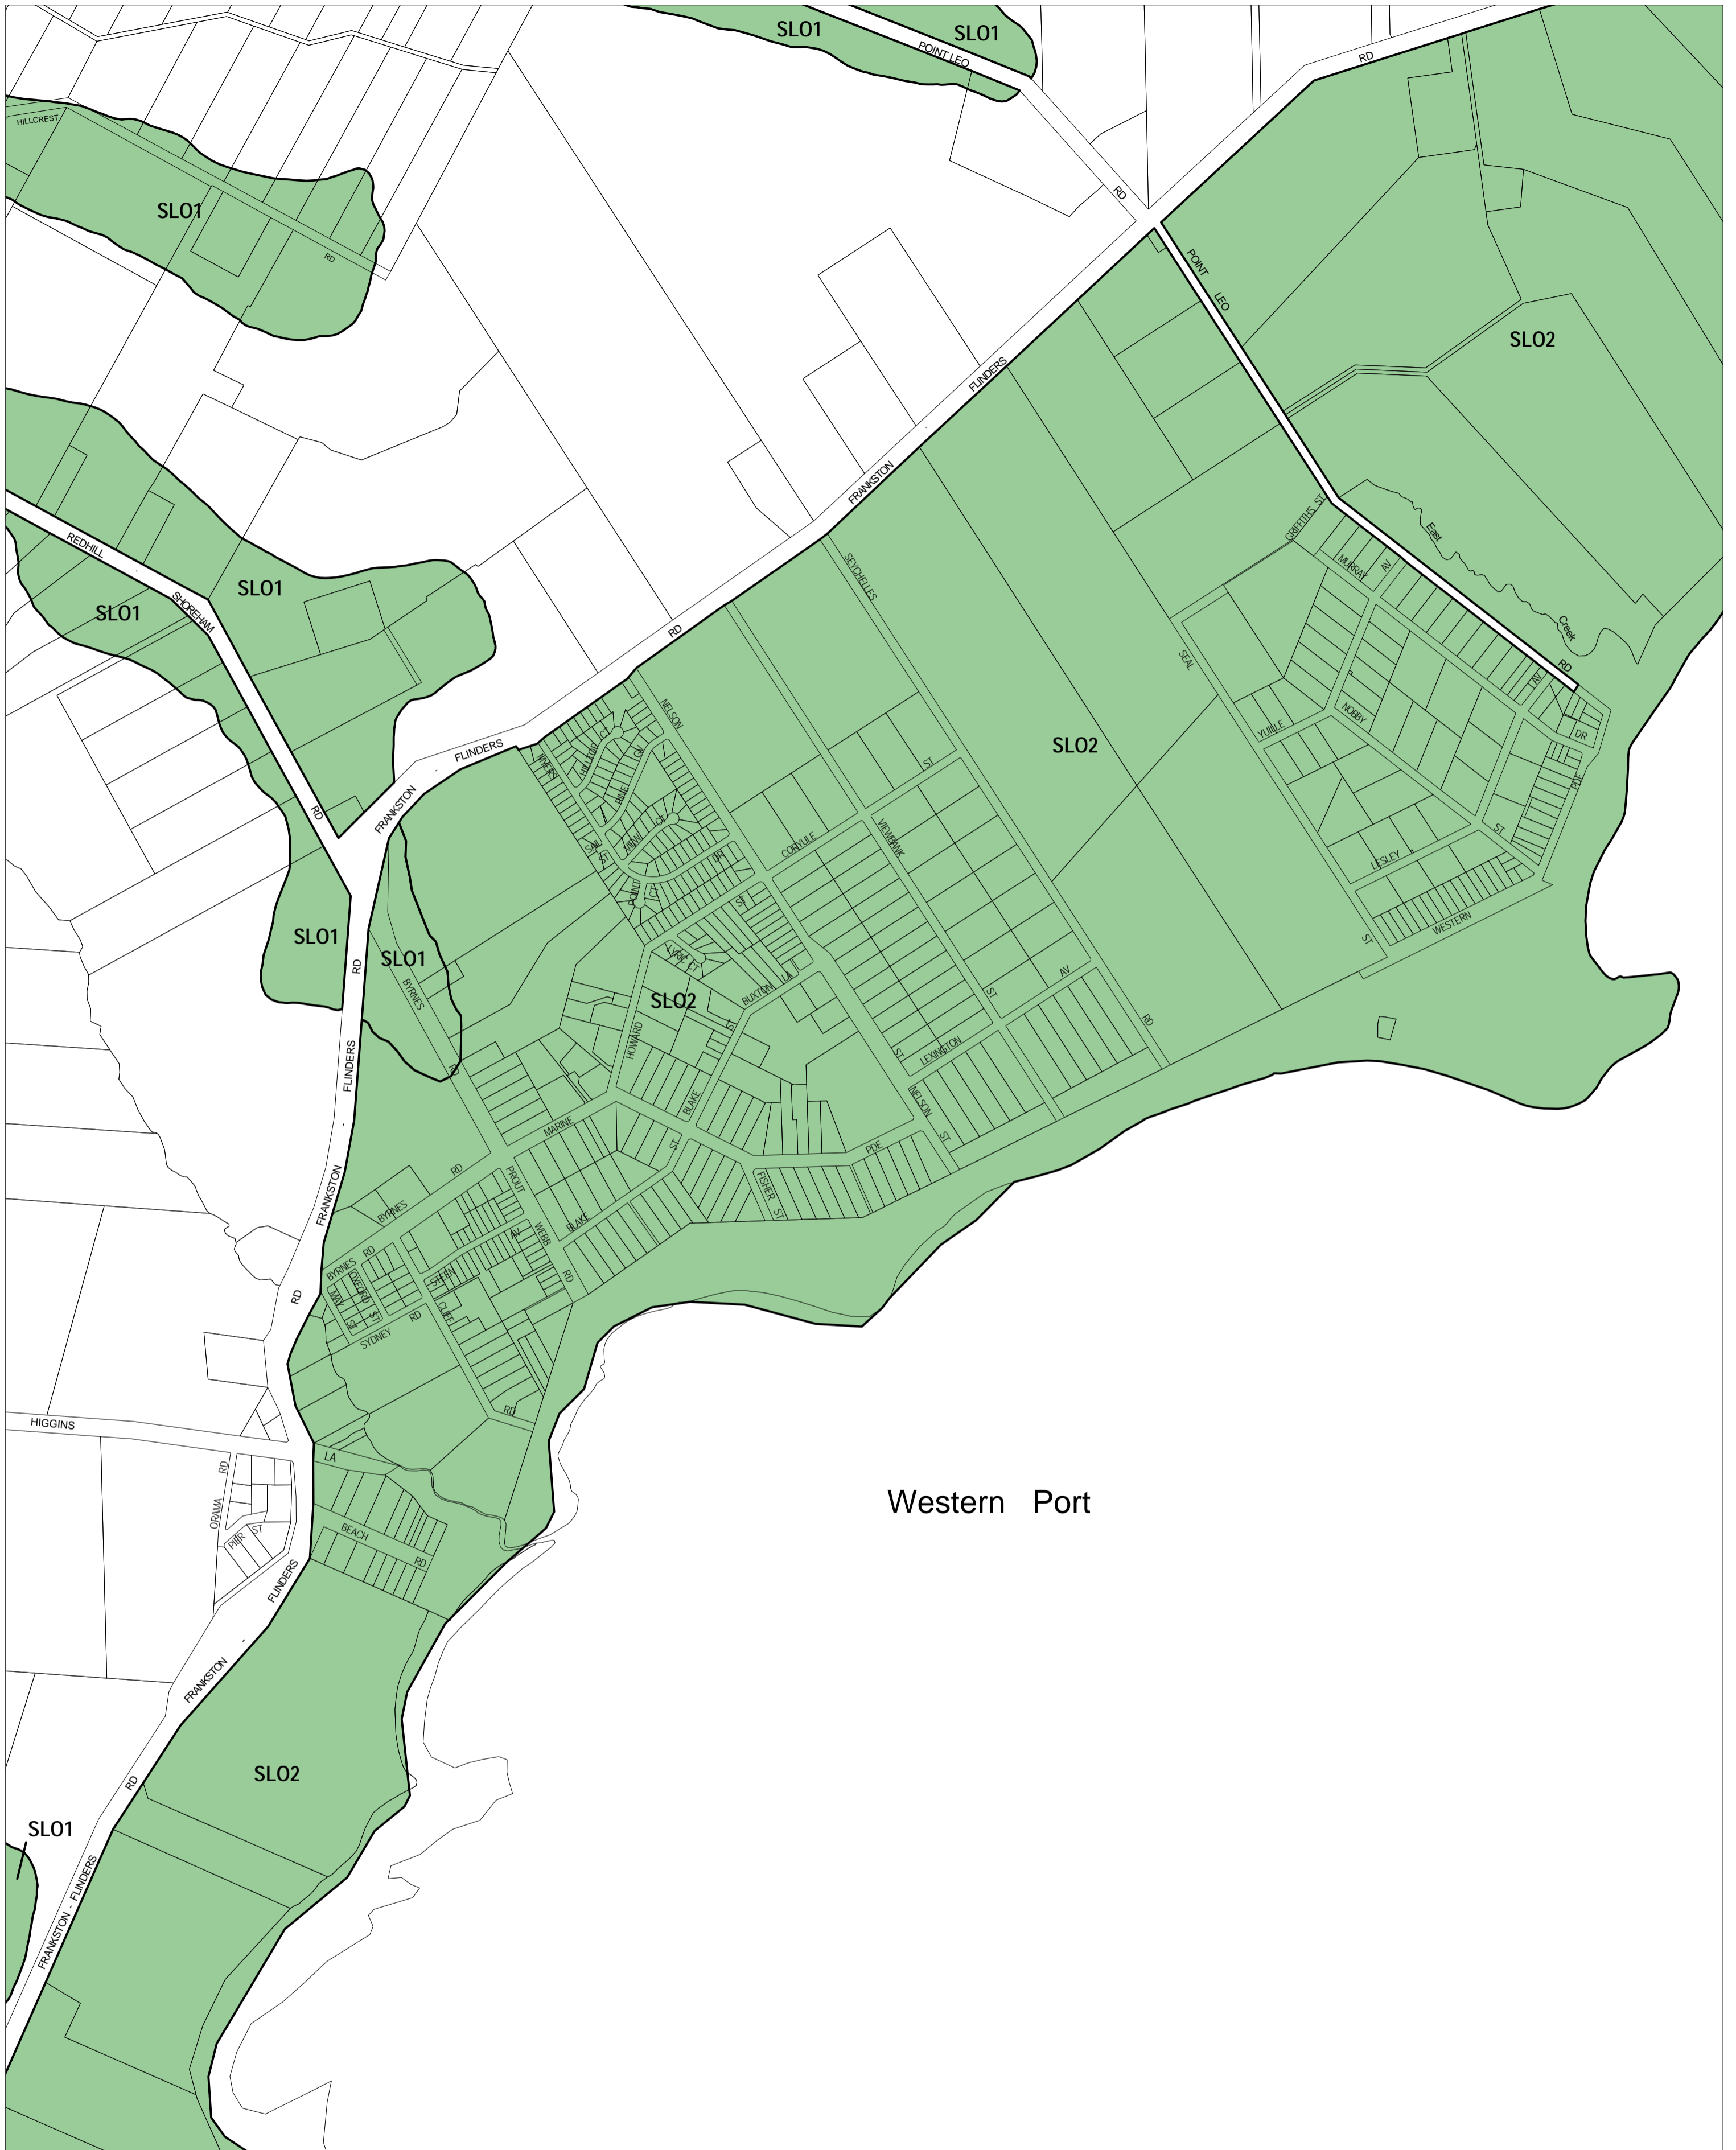

MORNINGTON PENINSULA PLANNING SCHEME - LOCAL PROVISION

Overlays

- SLO1 Significant Landscape Overlay - Schedule 1
- SLO2 Significant Landscape Overlay - Schedule 2

AUSTRALIAN MAP GRID ZONE 55

INDEX TO ADJOINING METRIC SERIES MAP

Printed: 31/8/2007

AMENDMENT C18