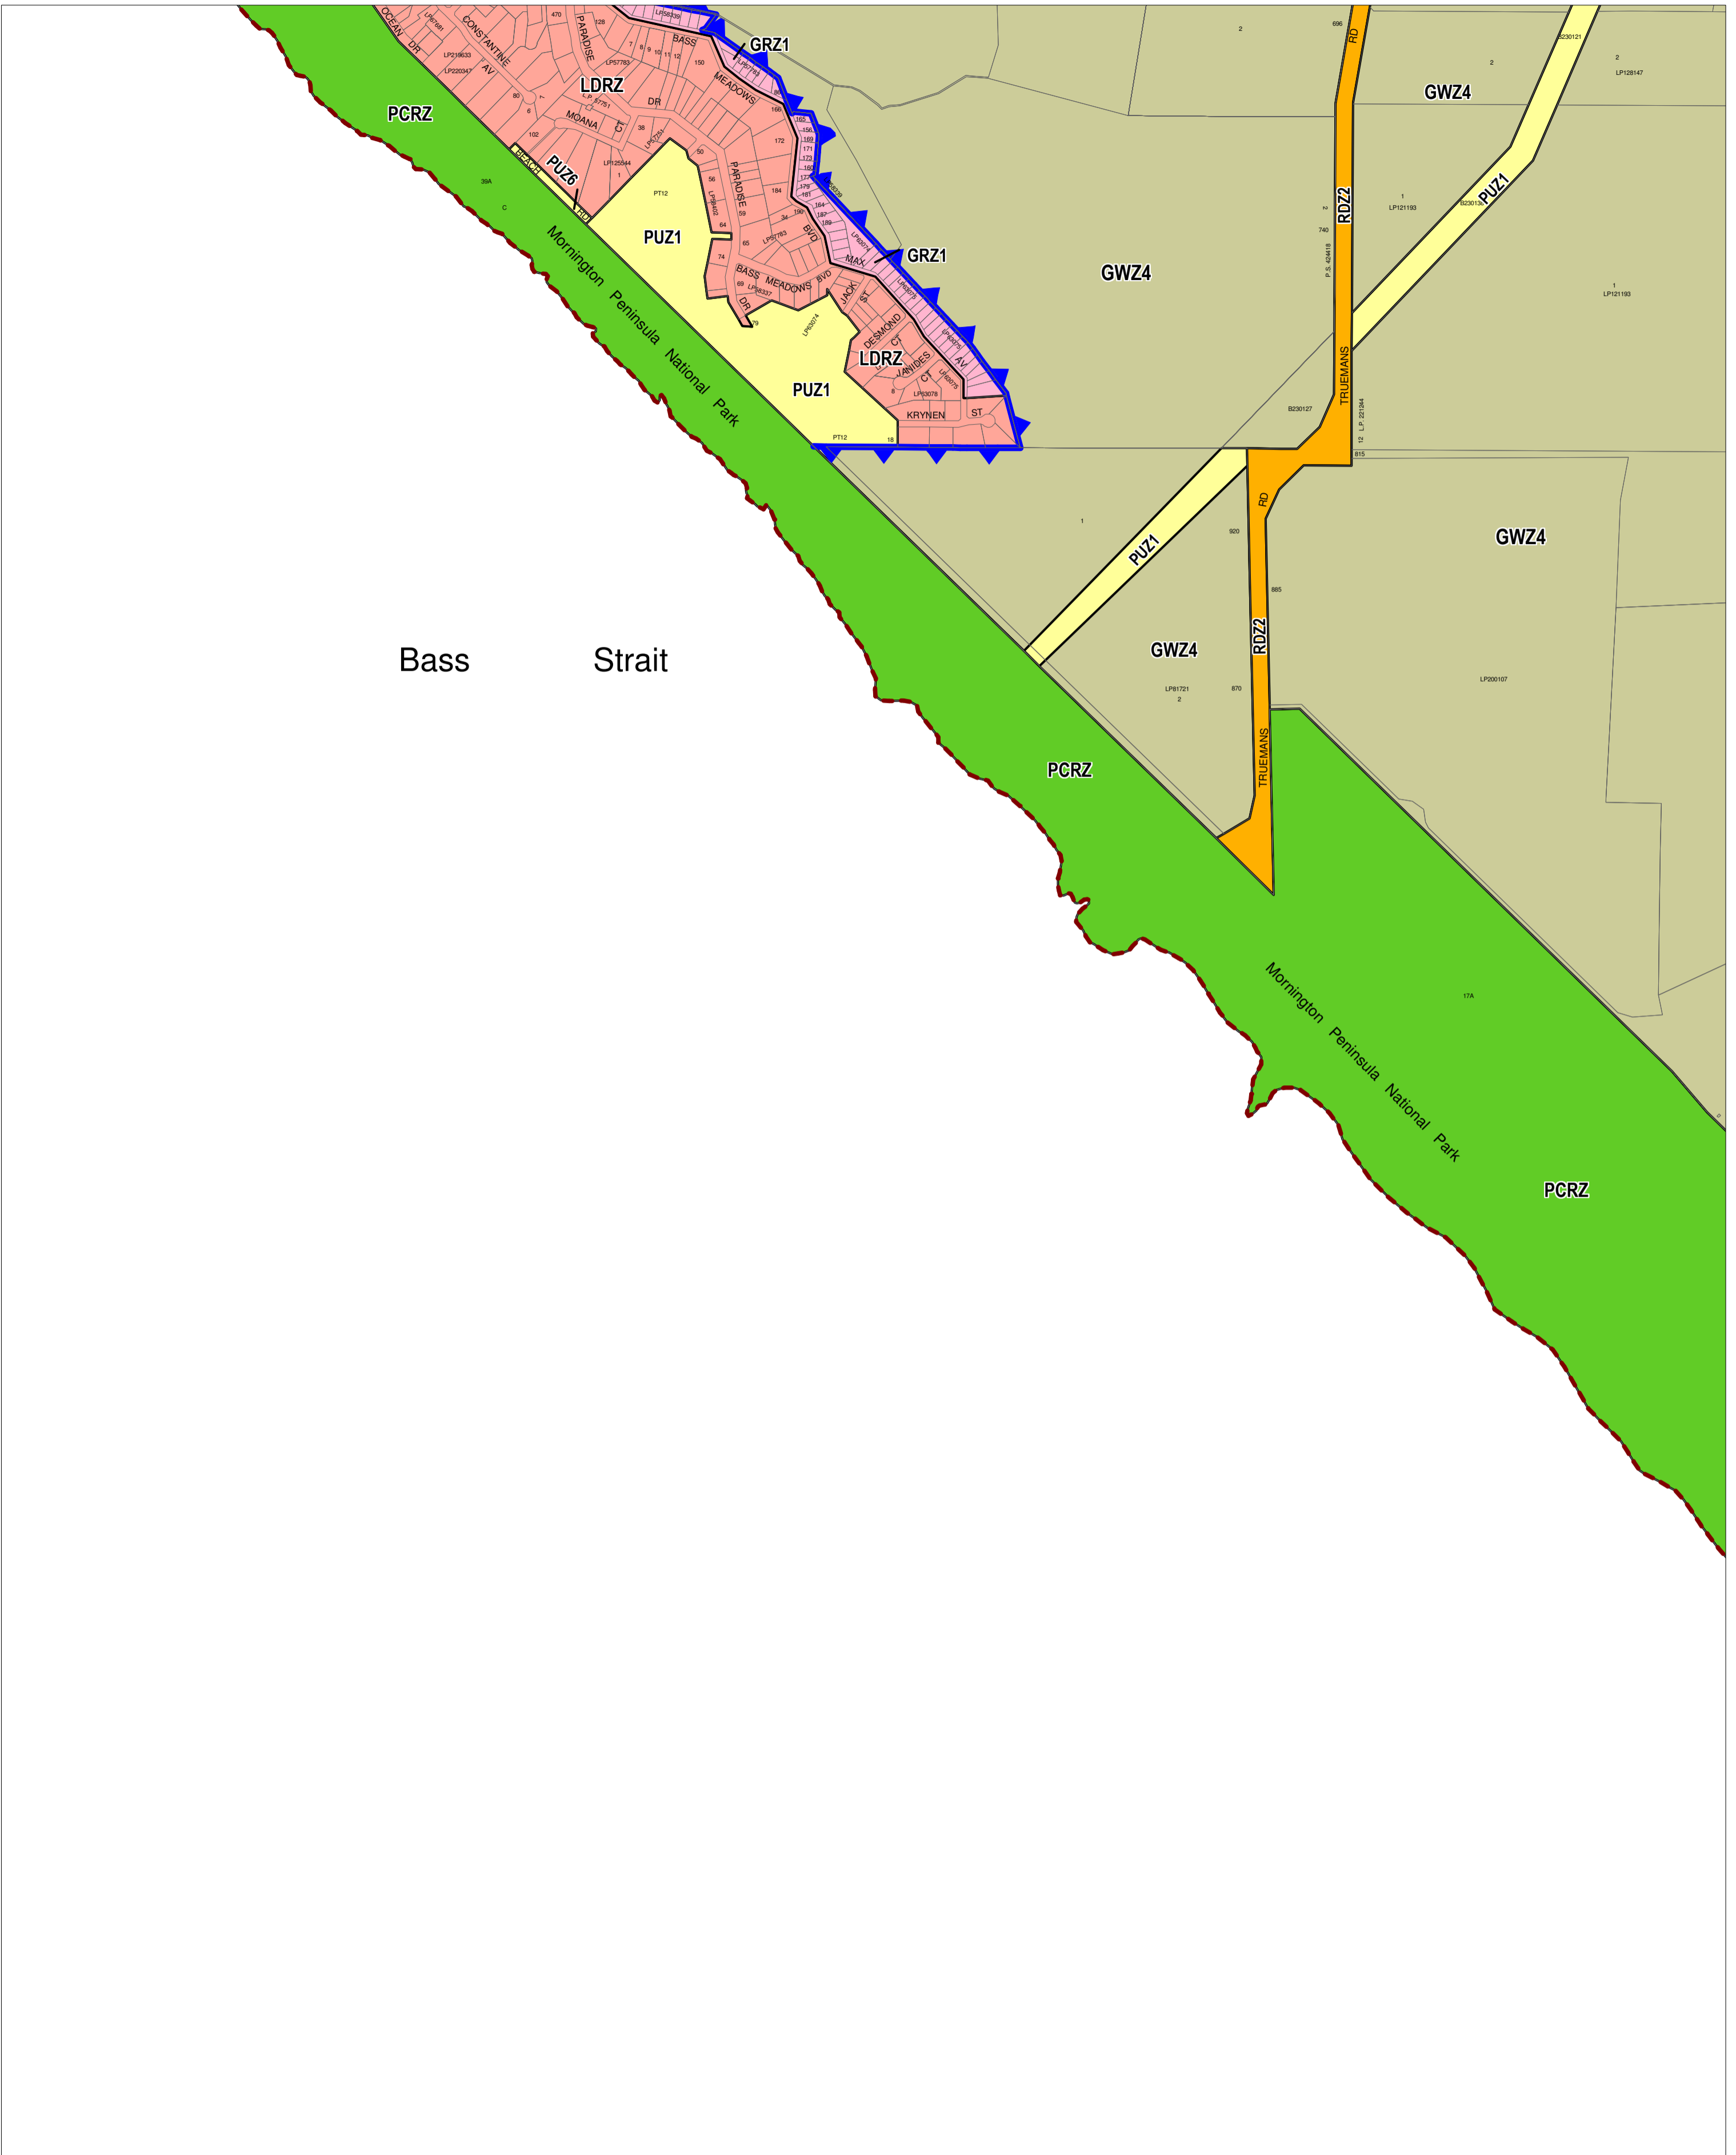

MORNINGTON PENINSULA PLANNING SCHEME - LOCAL PROVISION

Public Land		Rural	
	Public Conservation And Resource Zone		Green Wedge Zone - Schedule 4
	Public Use Zone - Local Government		
	Public Use Zone - Service And Utility		
	Road Zone - Category 2		
Residential			
	General Residential Zone - Schedule 1		
	Low Density Residential Zone		

Land Outside Urban Growth Boundary
Urban Growth Boundary

Printed: 2/10/2014

AMENDMENT C179