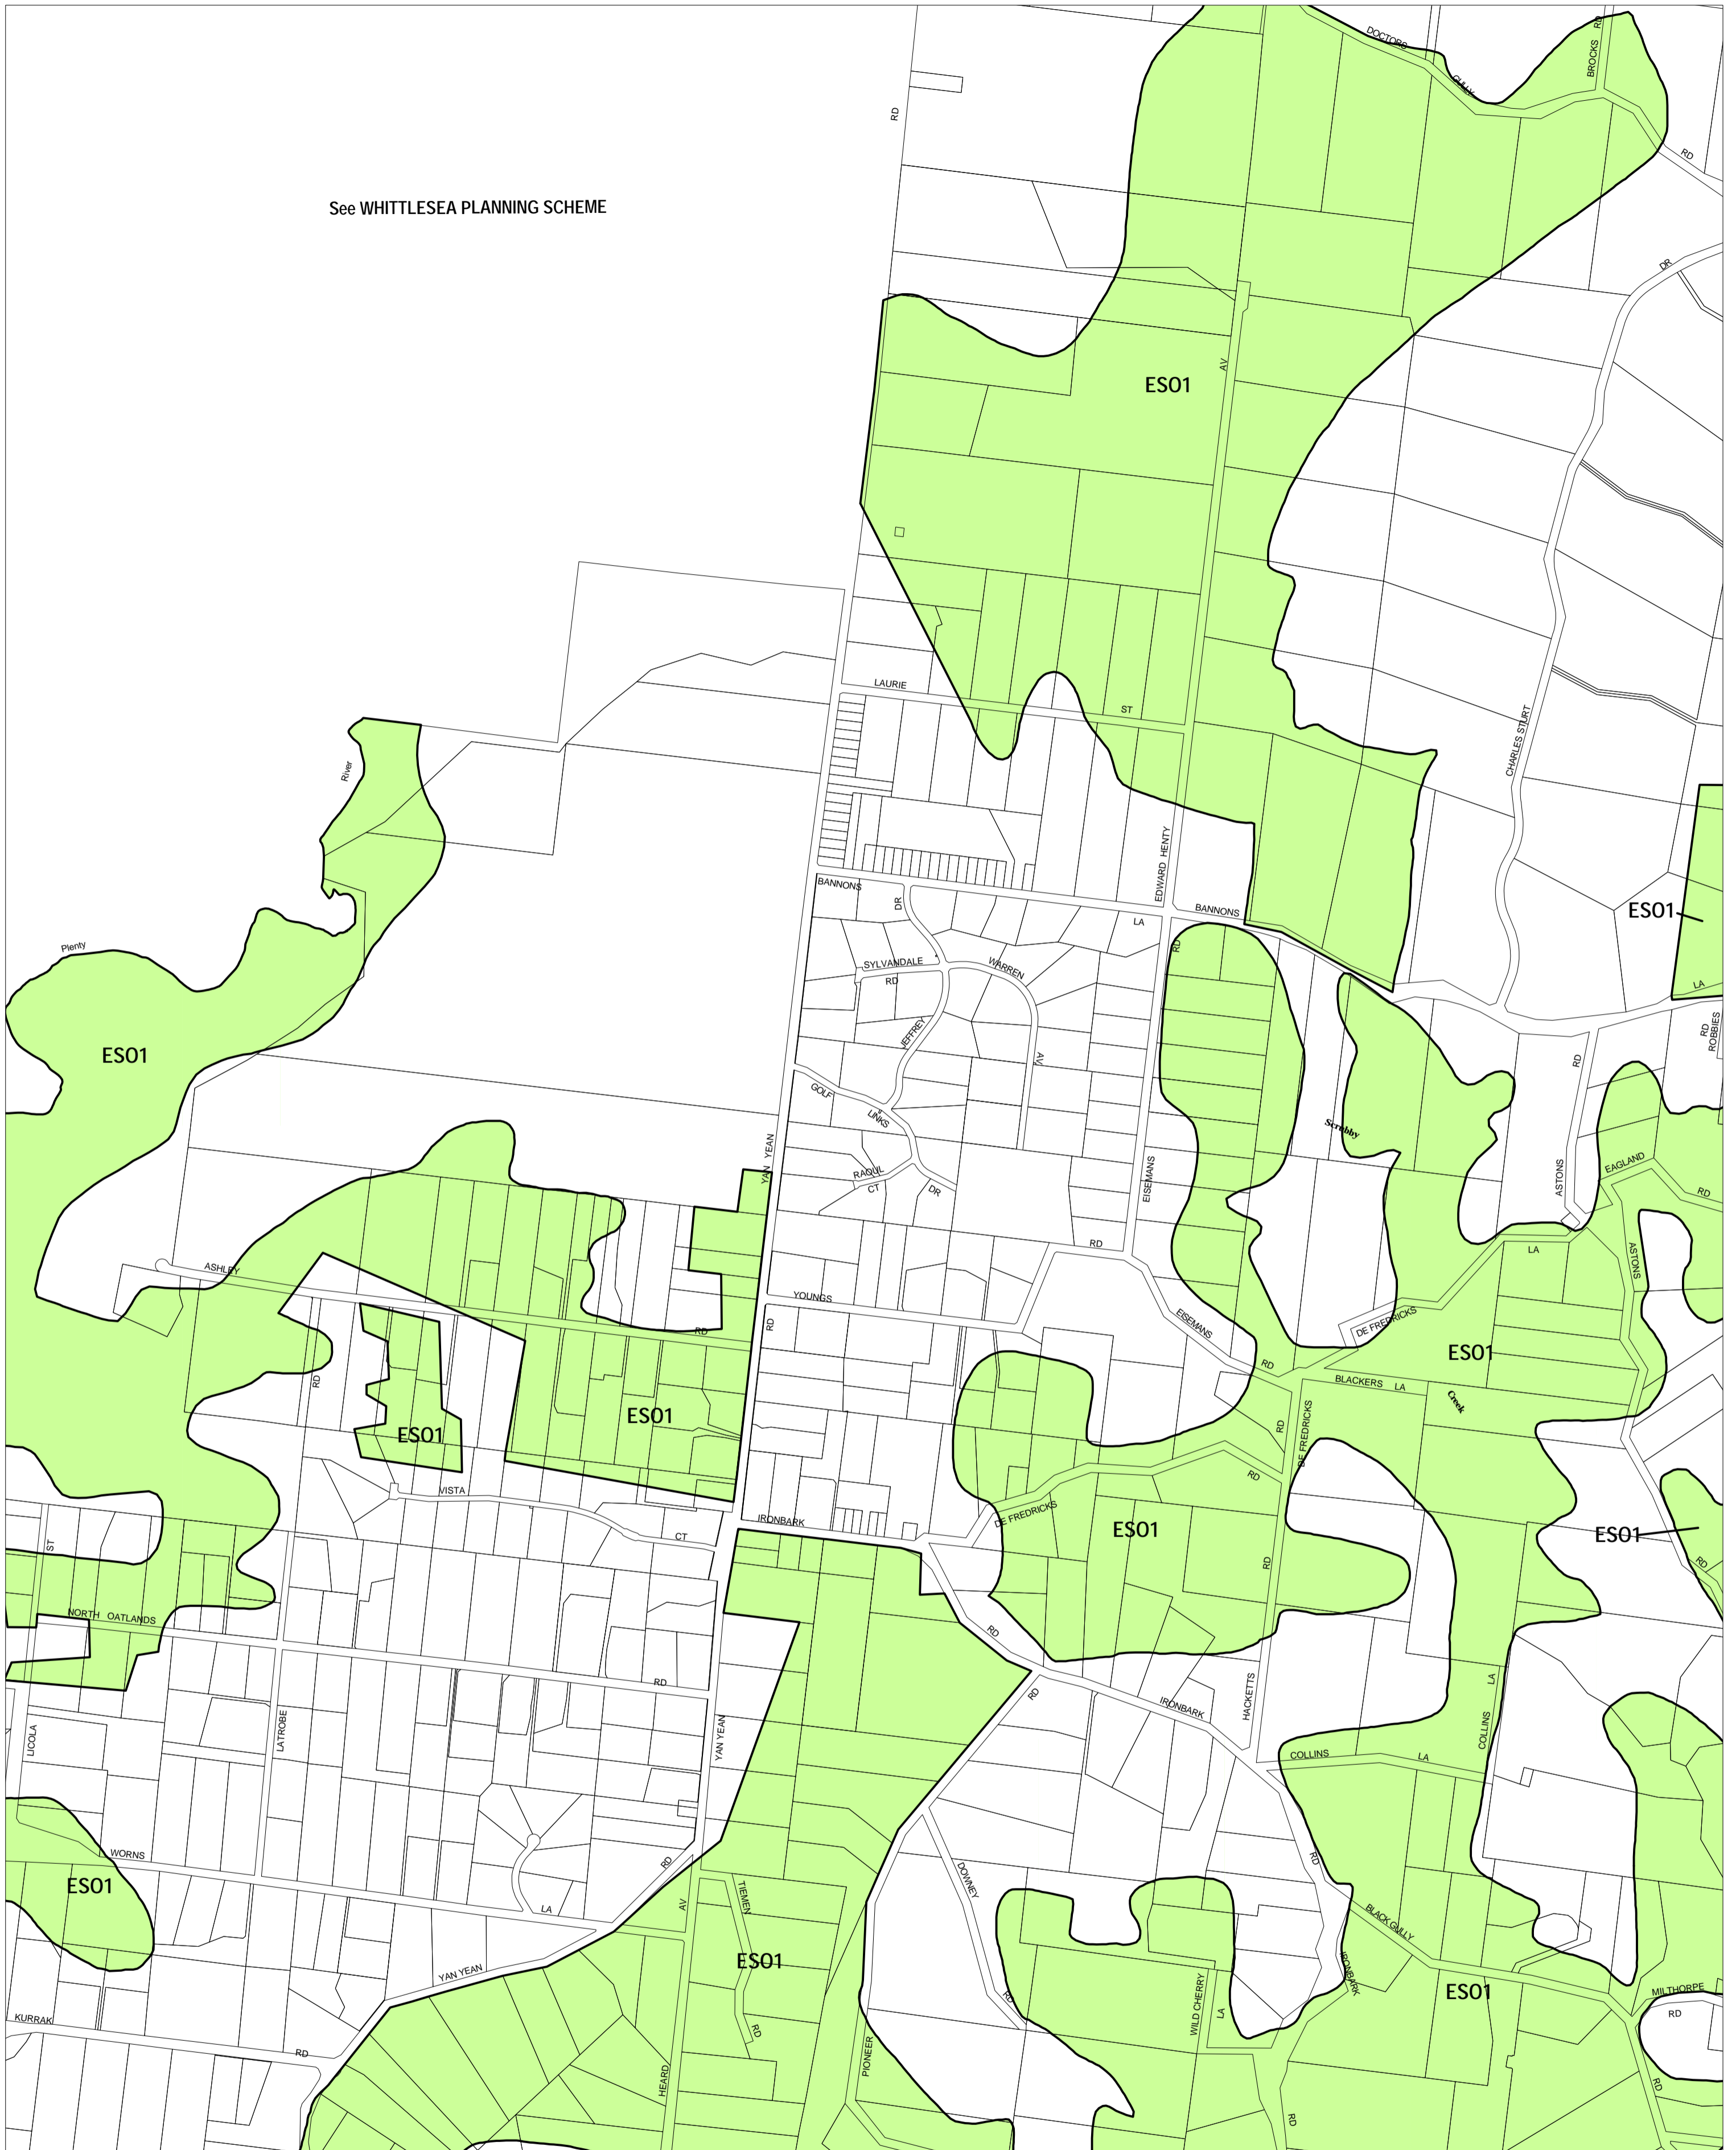

NILLUMBIK PLANNING SCHEME - LOCAL PROVISION

See WHITTLESEA PLANNING SCHEME

Overlays

ES01 Environmental Significance Overlay - Schedule 1

AUSTRALIAN MAP GRID ZONE 55

INDEX TO ADJOINING METRIC SERIES MAP

Printed: 2/8/2007