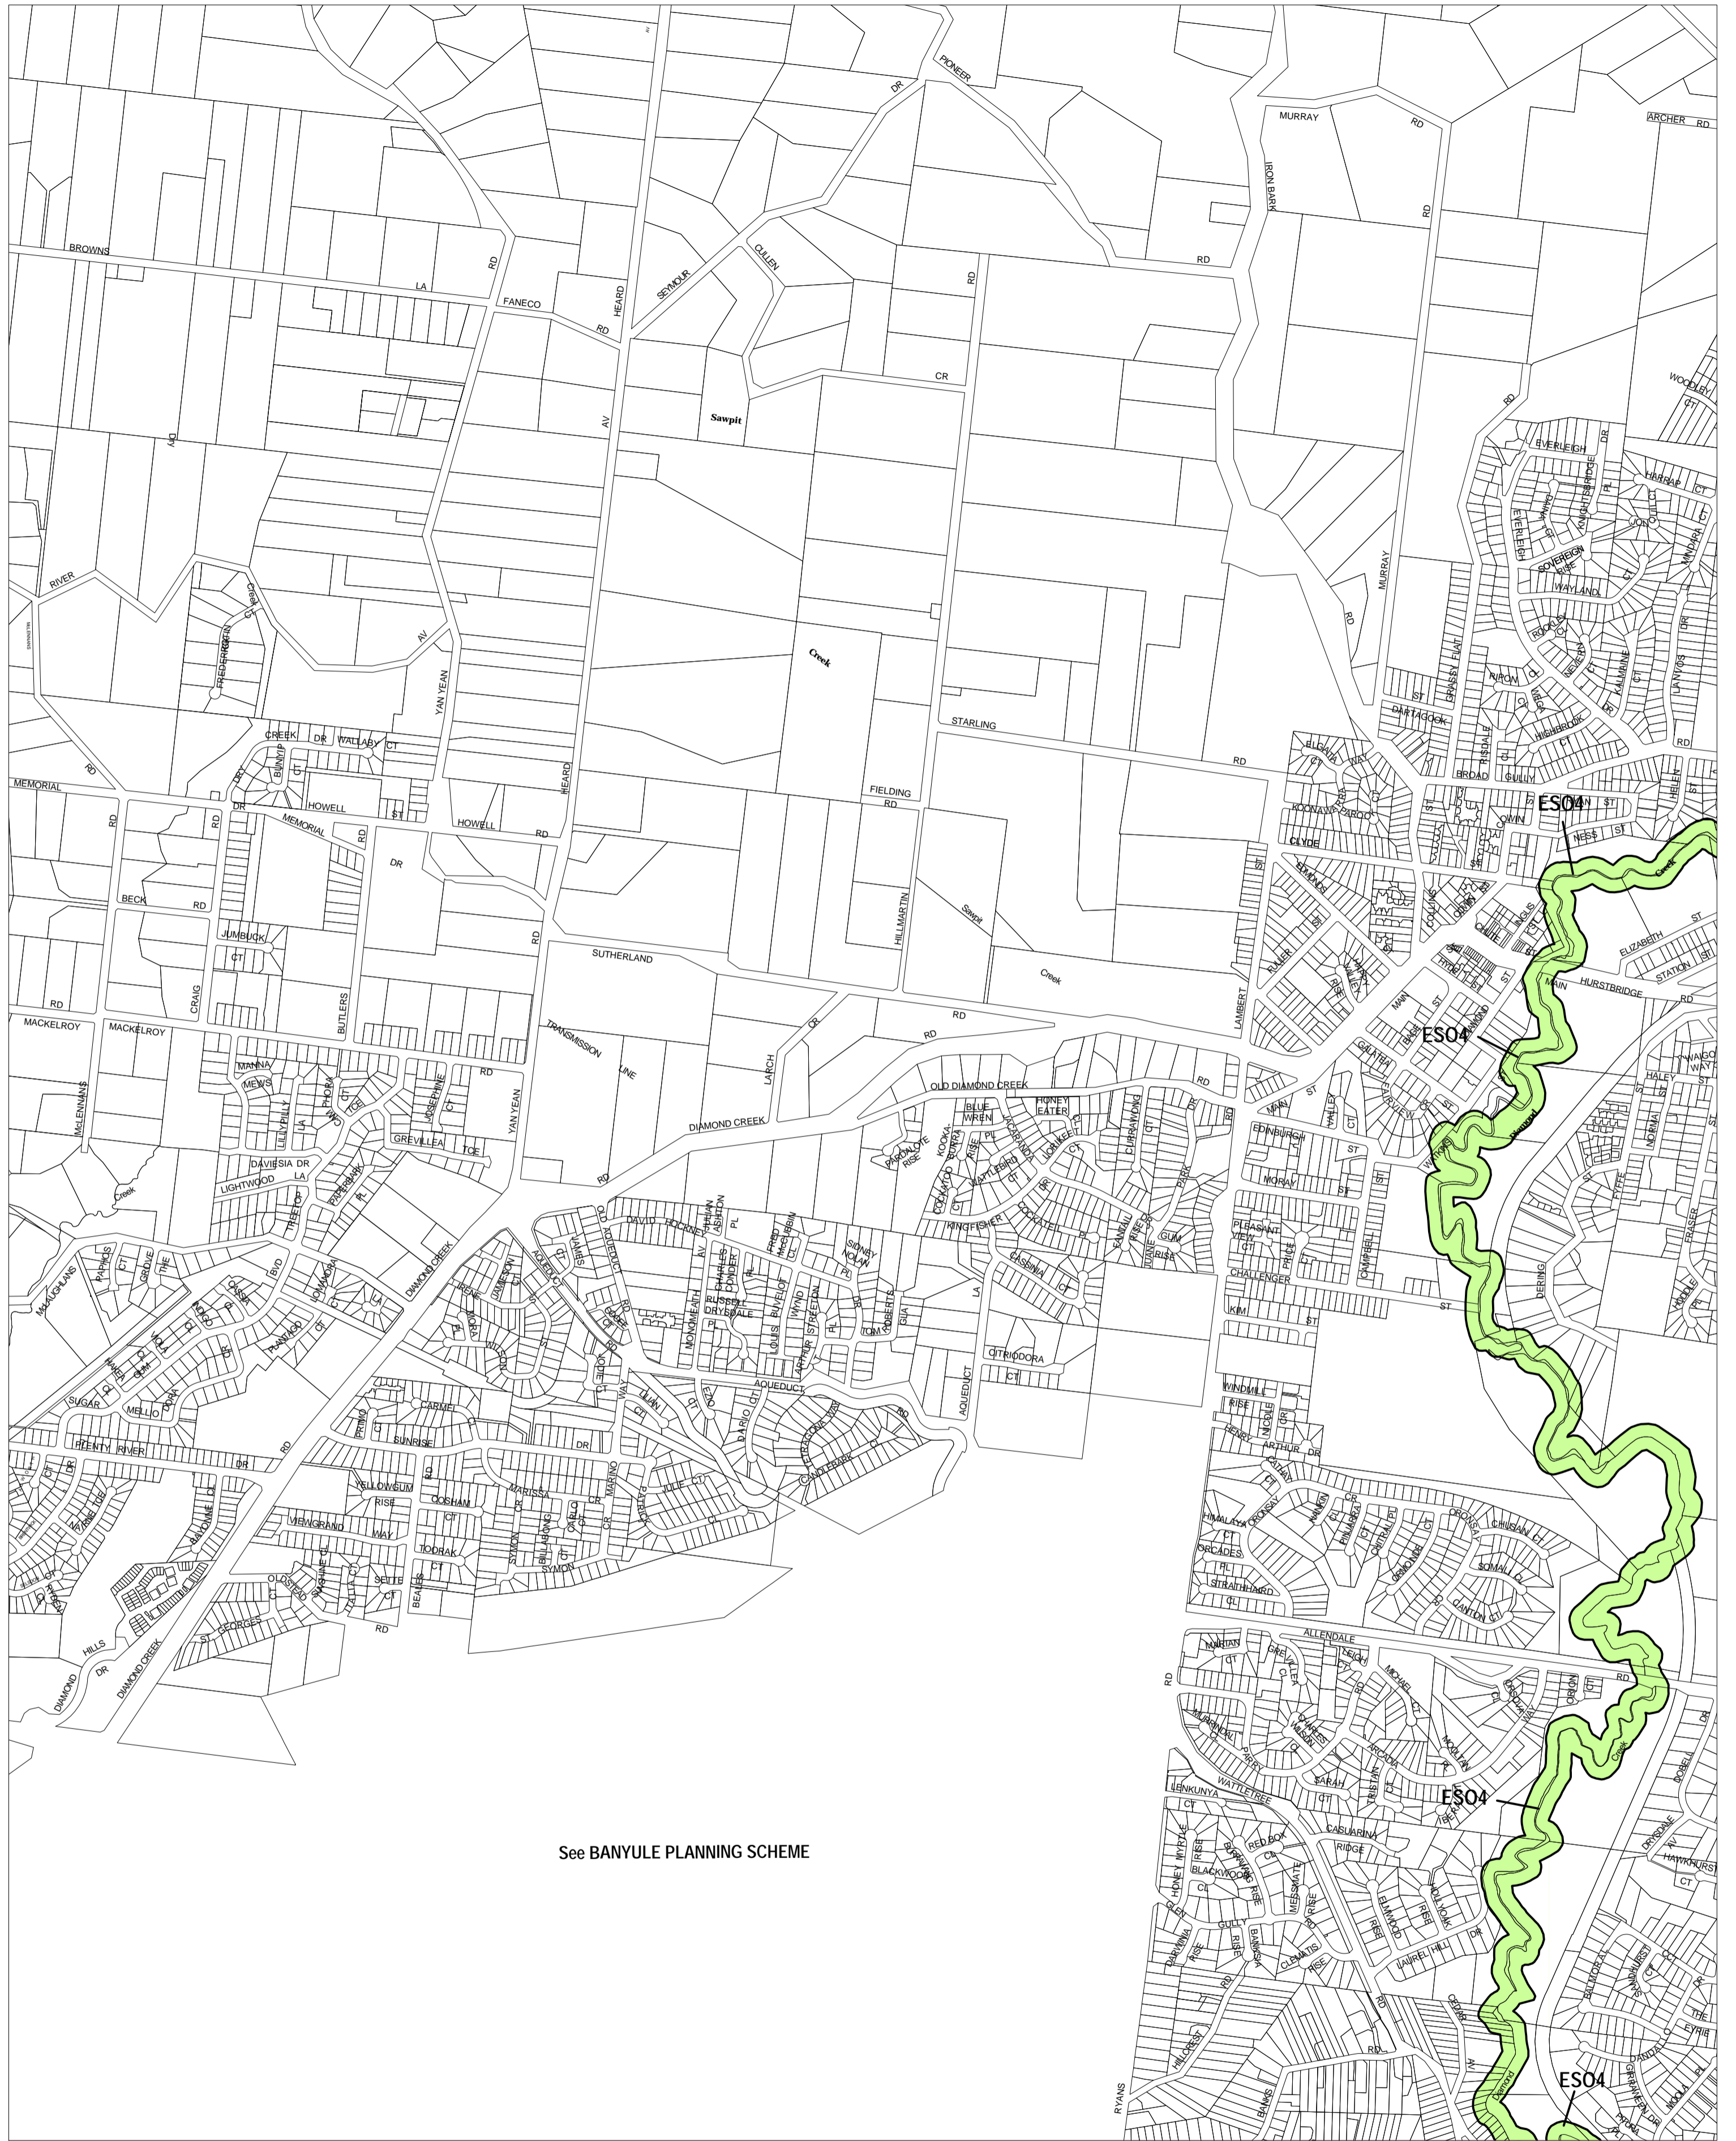

NILLUMBIK PLANNING SCHEME - LOCAL PROVISION

See BANYULE PLANNING SCHEME

Overlays
ESO4 Environmental Significance Overlay - Schedule 4

AUSTRALIAN MAP GRID ZONE 55

INDEX TO ADJOINING METRIC SERIES MAP

Printed: 2/8/2007