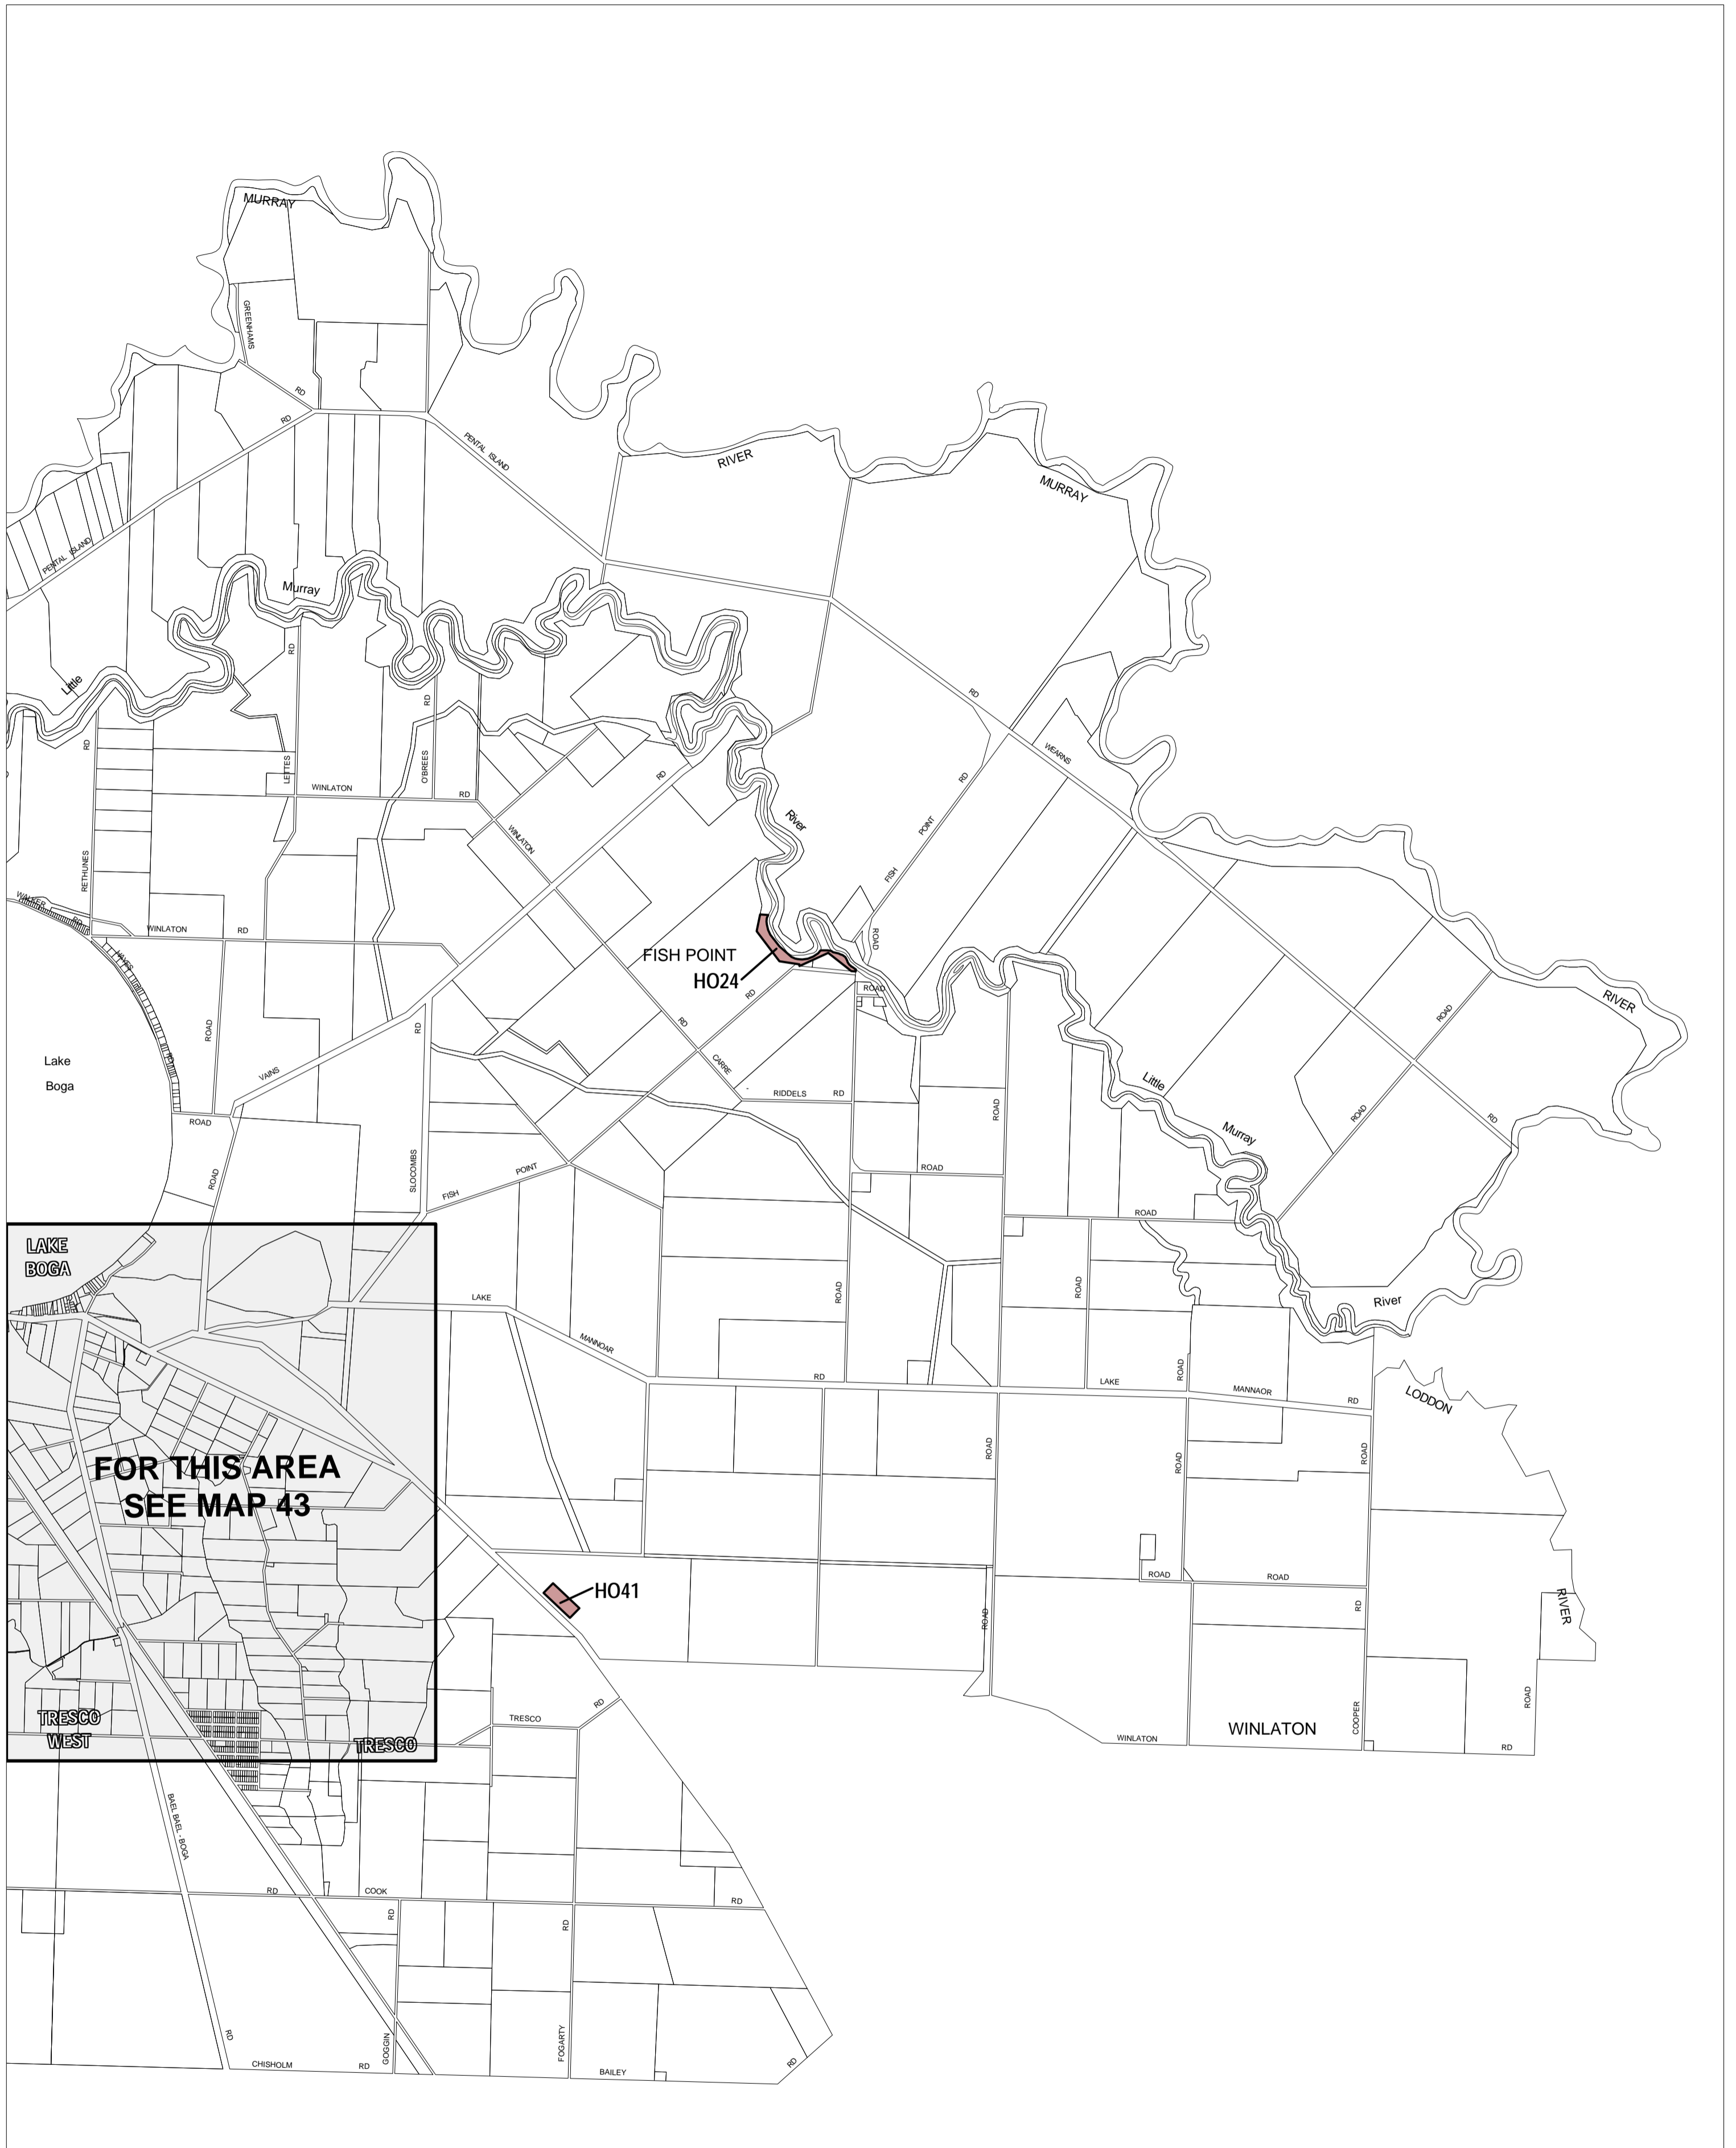

SWAN HILL PLANNING SCHEME - LOCAL PROVISION

Overlays

HO Heritage Overlay

Printed: 28/9/2007

AMENDMENT C13