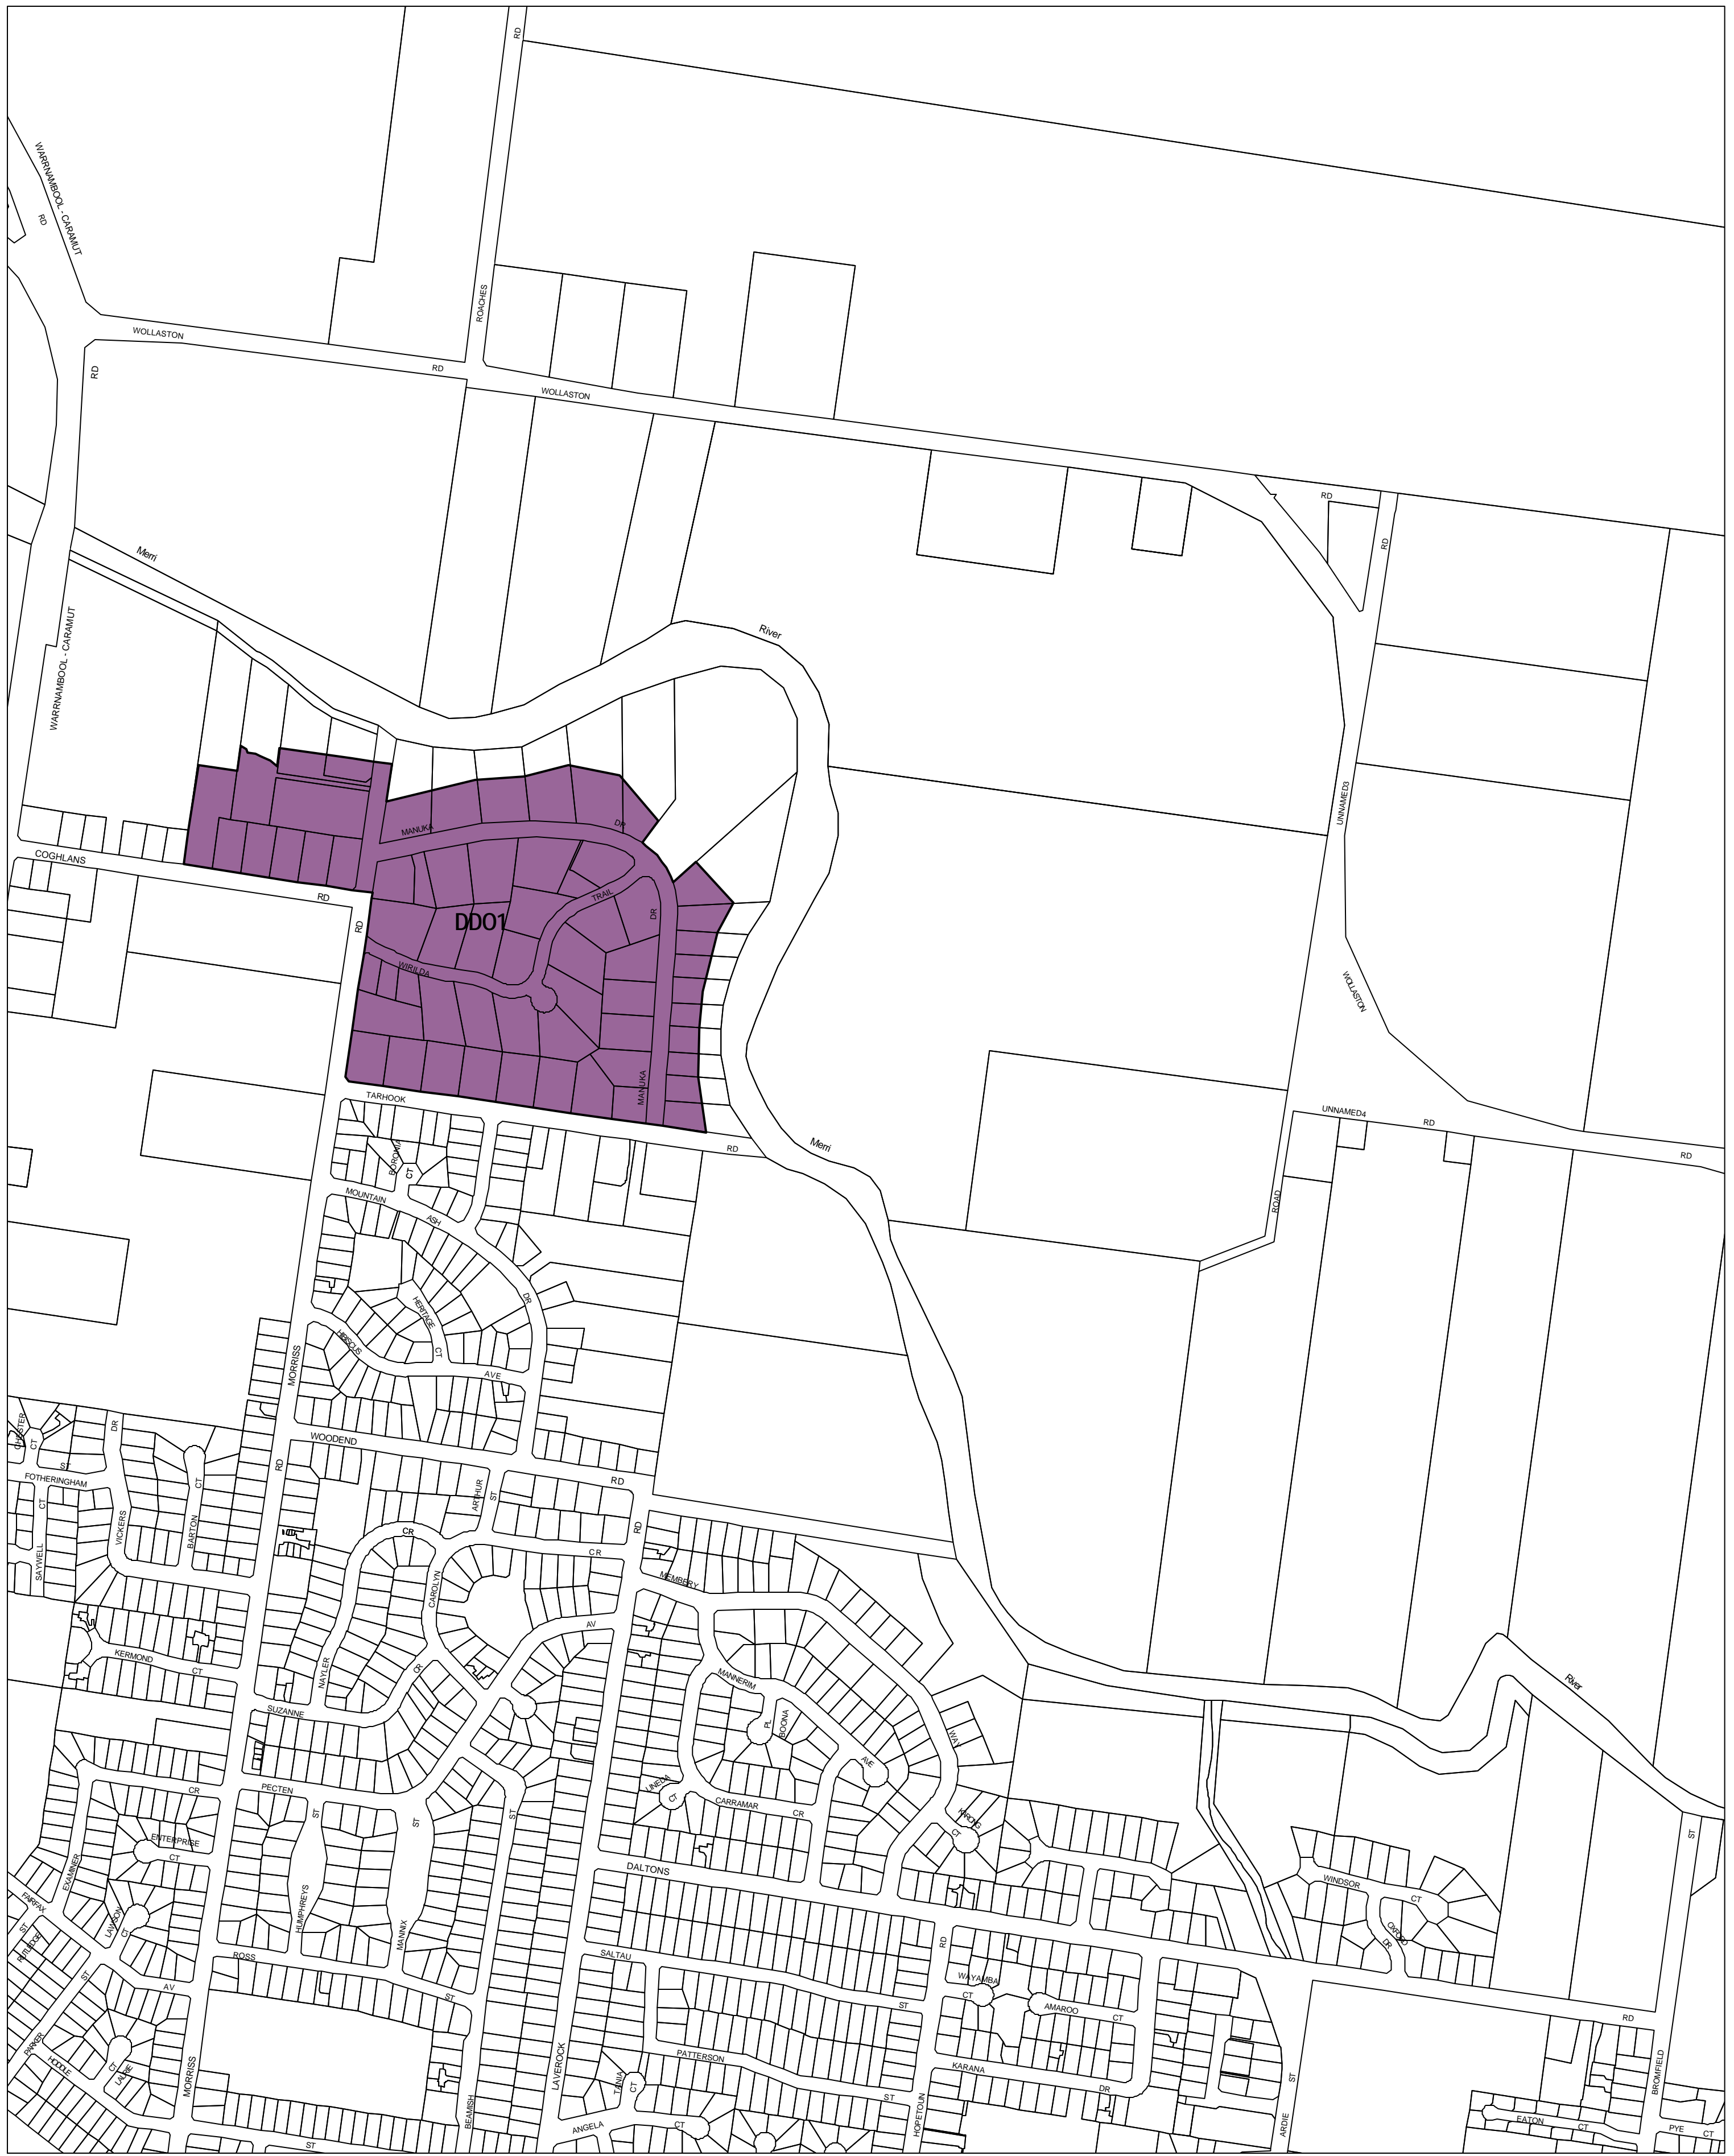

WARRNAMBOOL PLANNING SCHEME - LOCAL PROVISION

Overlays
DDO1 Design And Development Overlay - Schedule 1

100 200 300 400 500 m
AUSTRALIAN MAP GRID ZONE 54

INDEX TO ADJOINING METRIC SERIES MAP

Printed: 30/7/2007

AMENDMENT C38