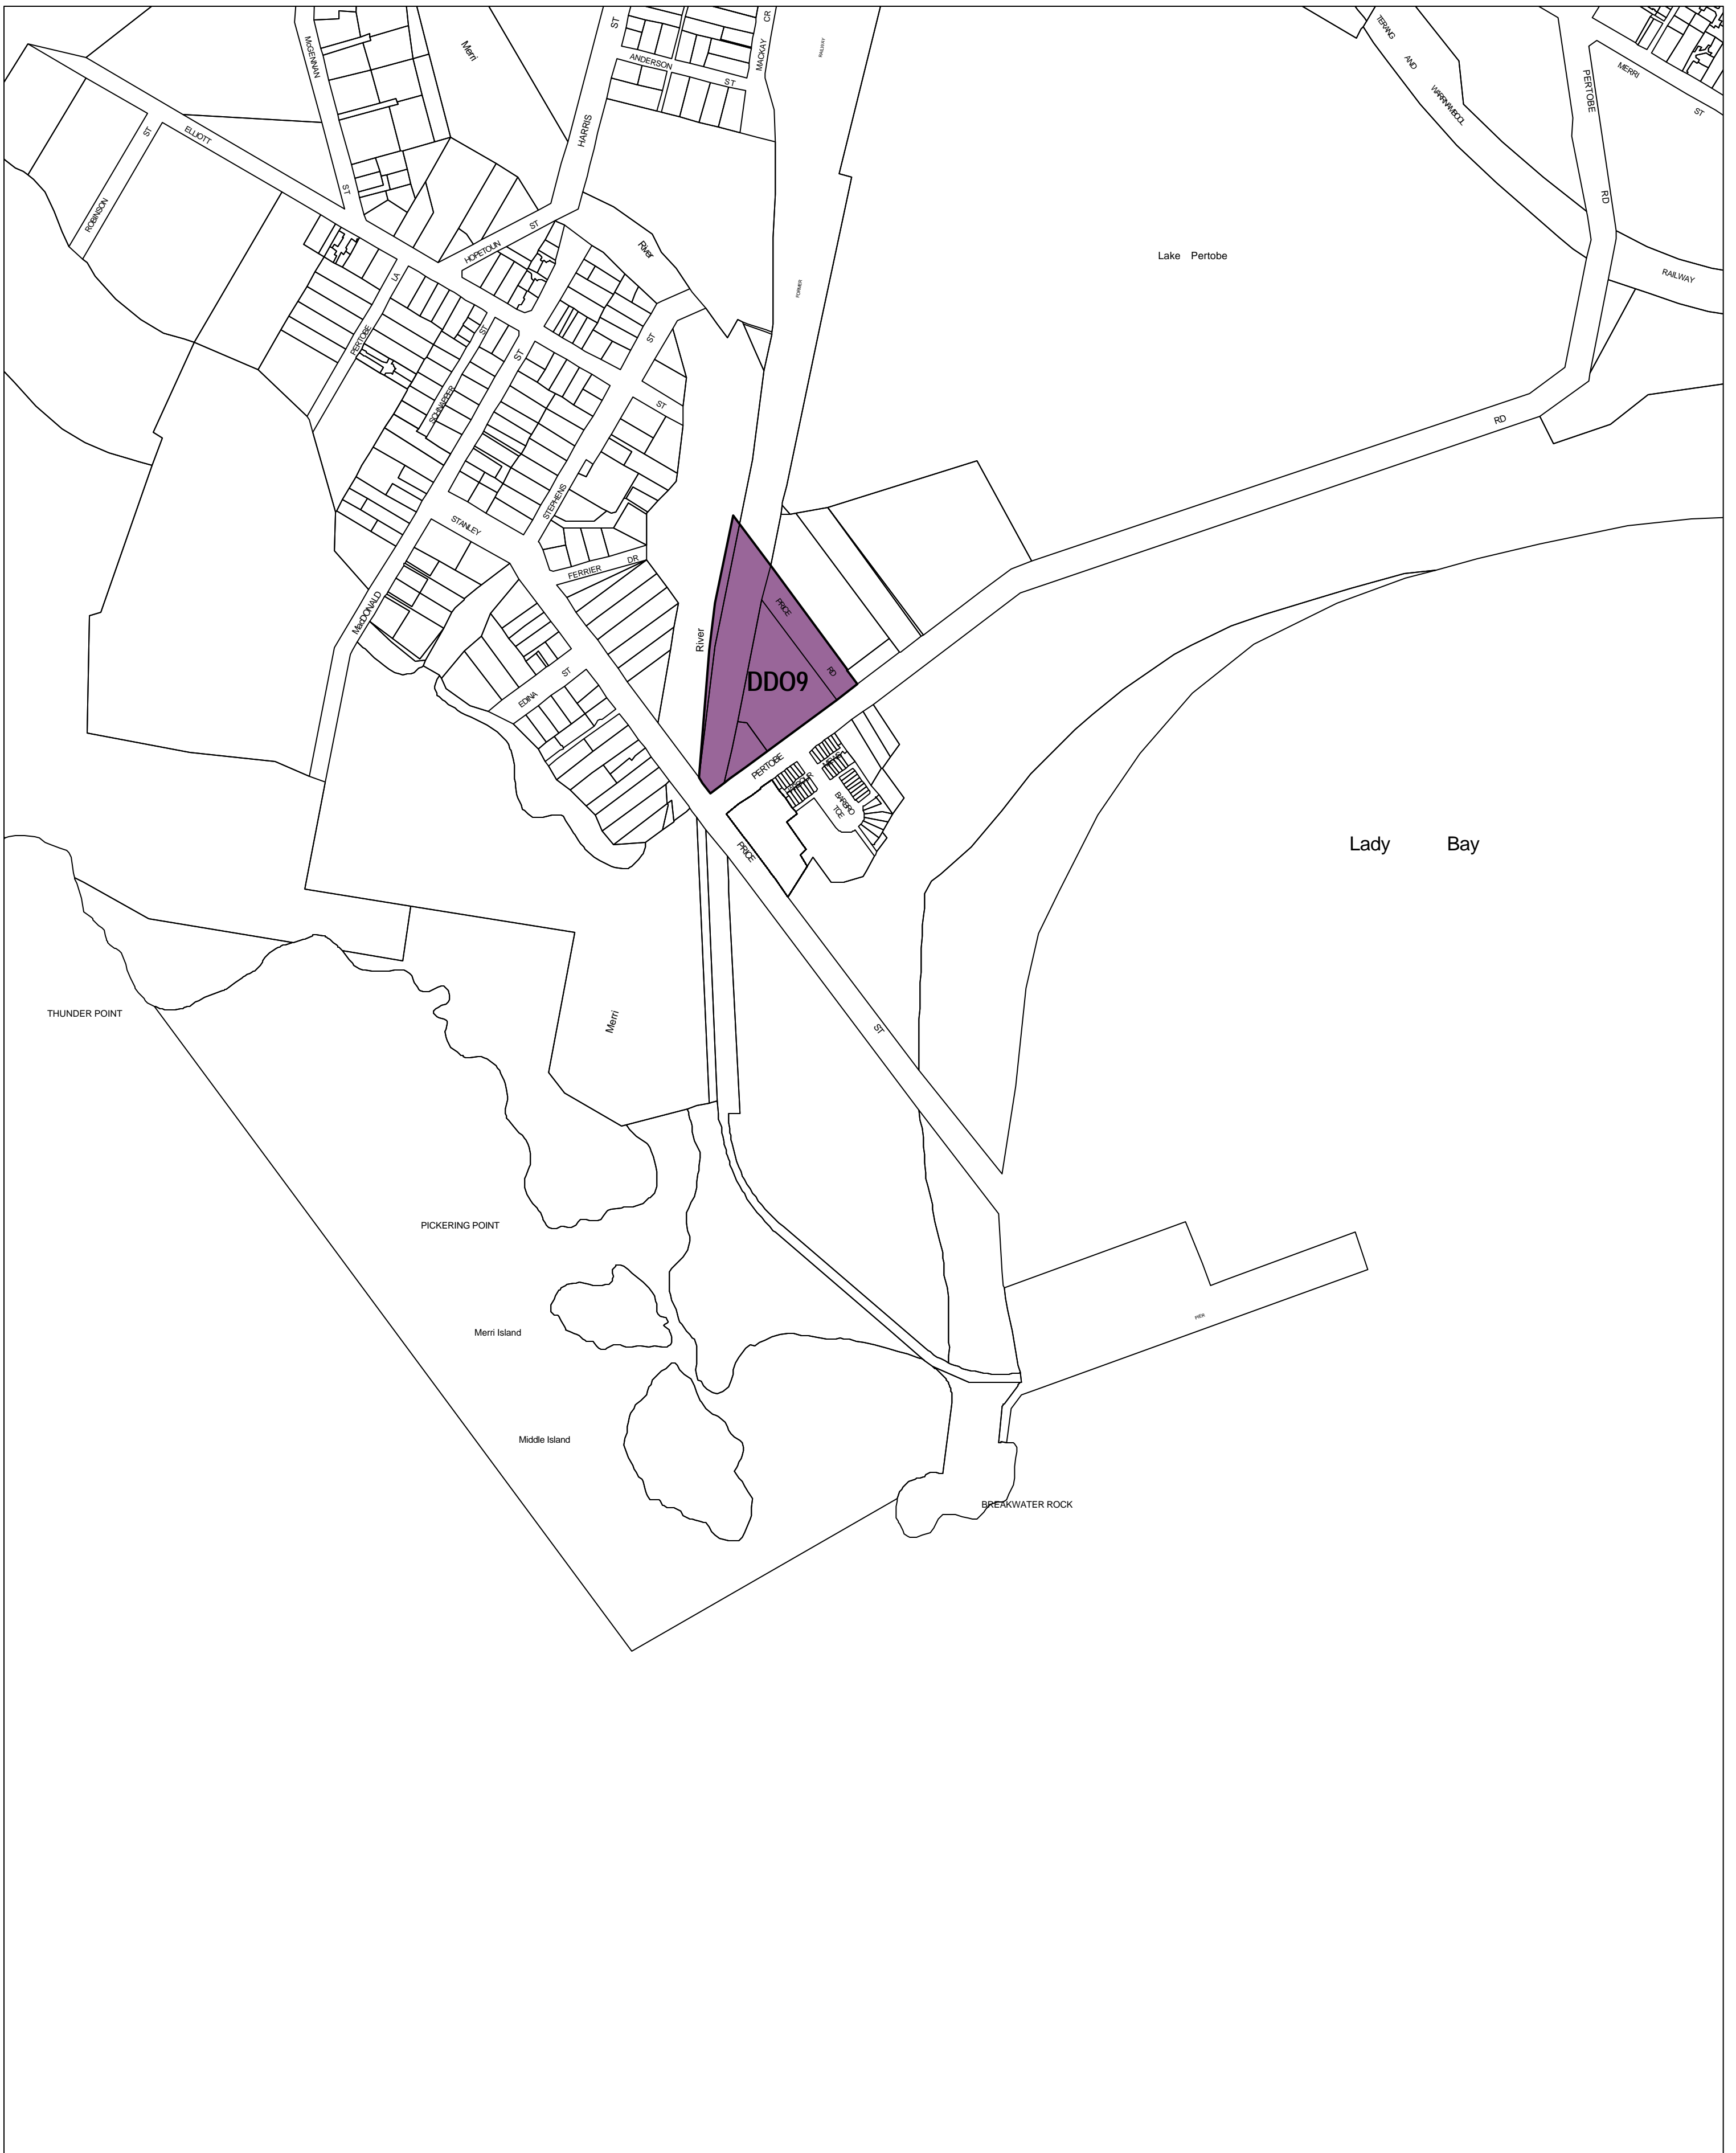

WARRNAMBOOL PLANNING SCHEME - LOCAL PROVISION

Overlays
11DDO9 Design And Development Overlay - Schedule 9

AUSTRALIAN MAP GRID ZONE 54

Printed: 31/7/2007

AMENDMENT C3