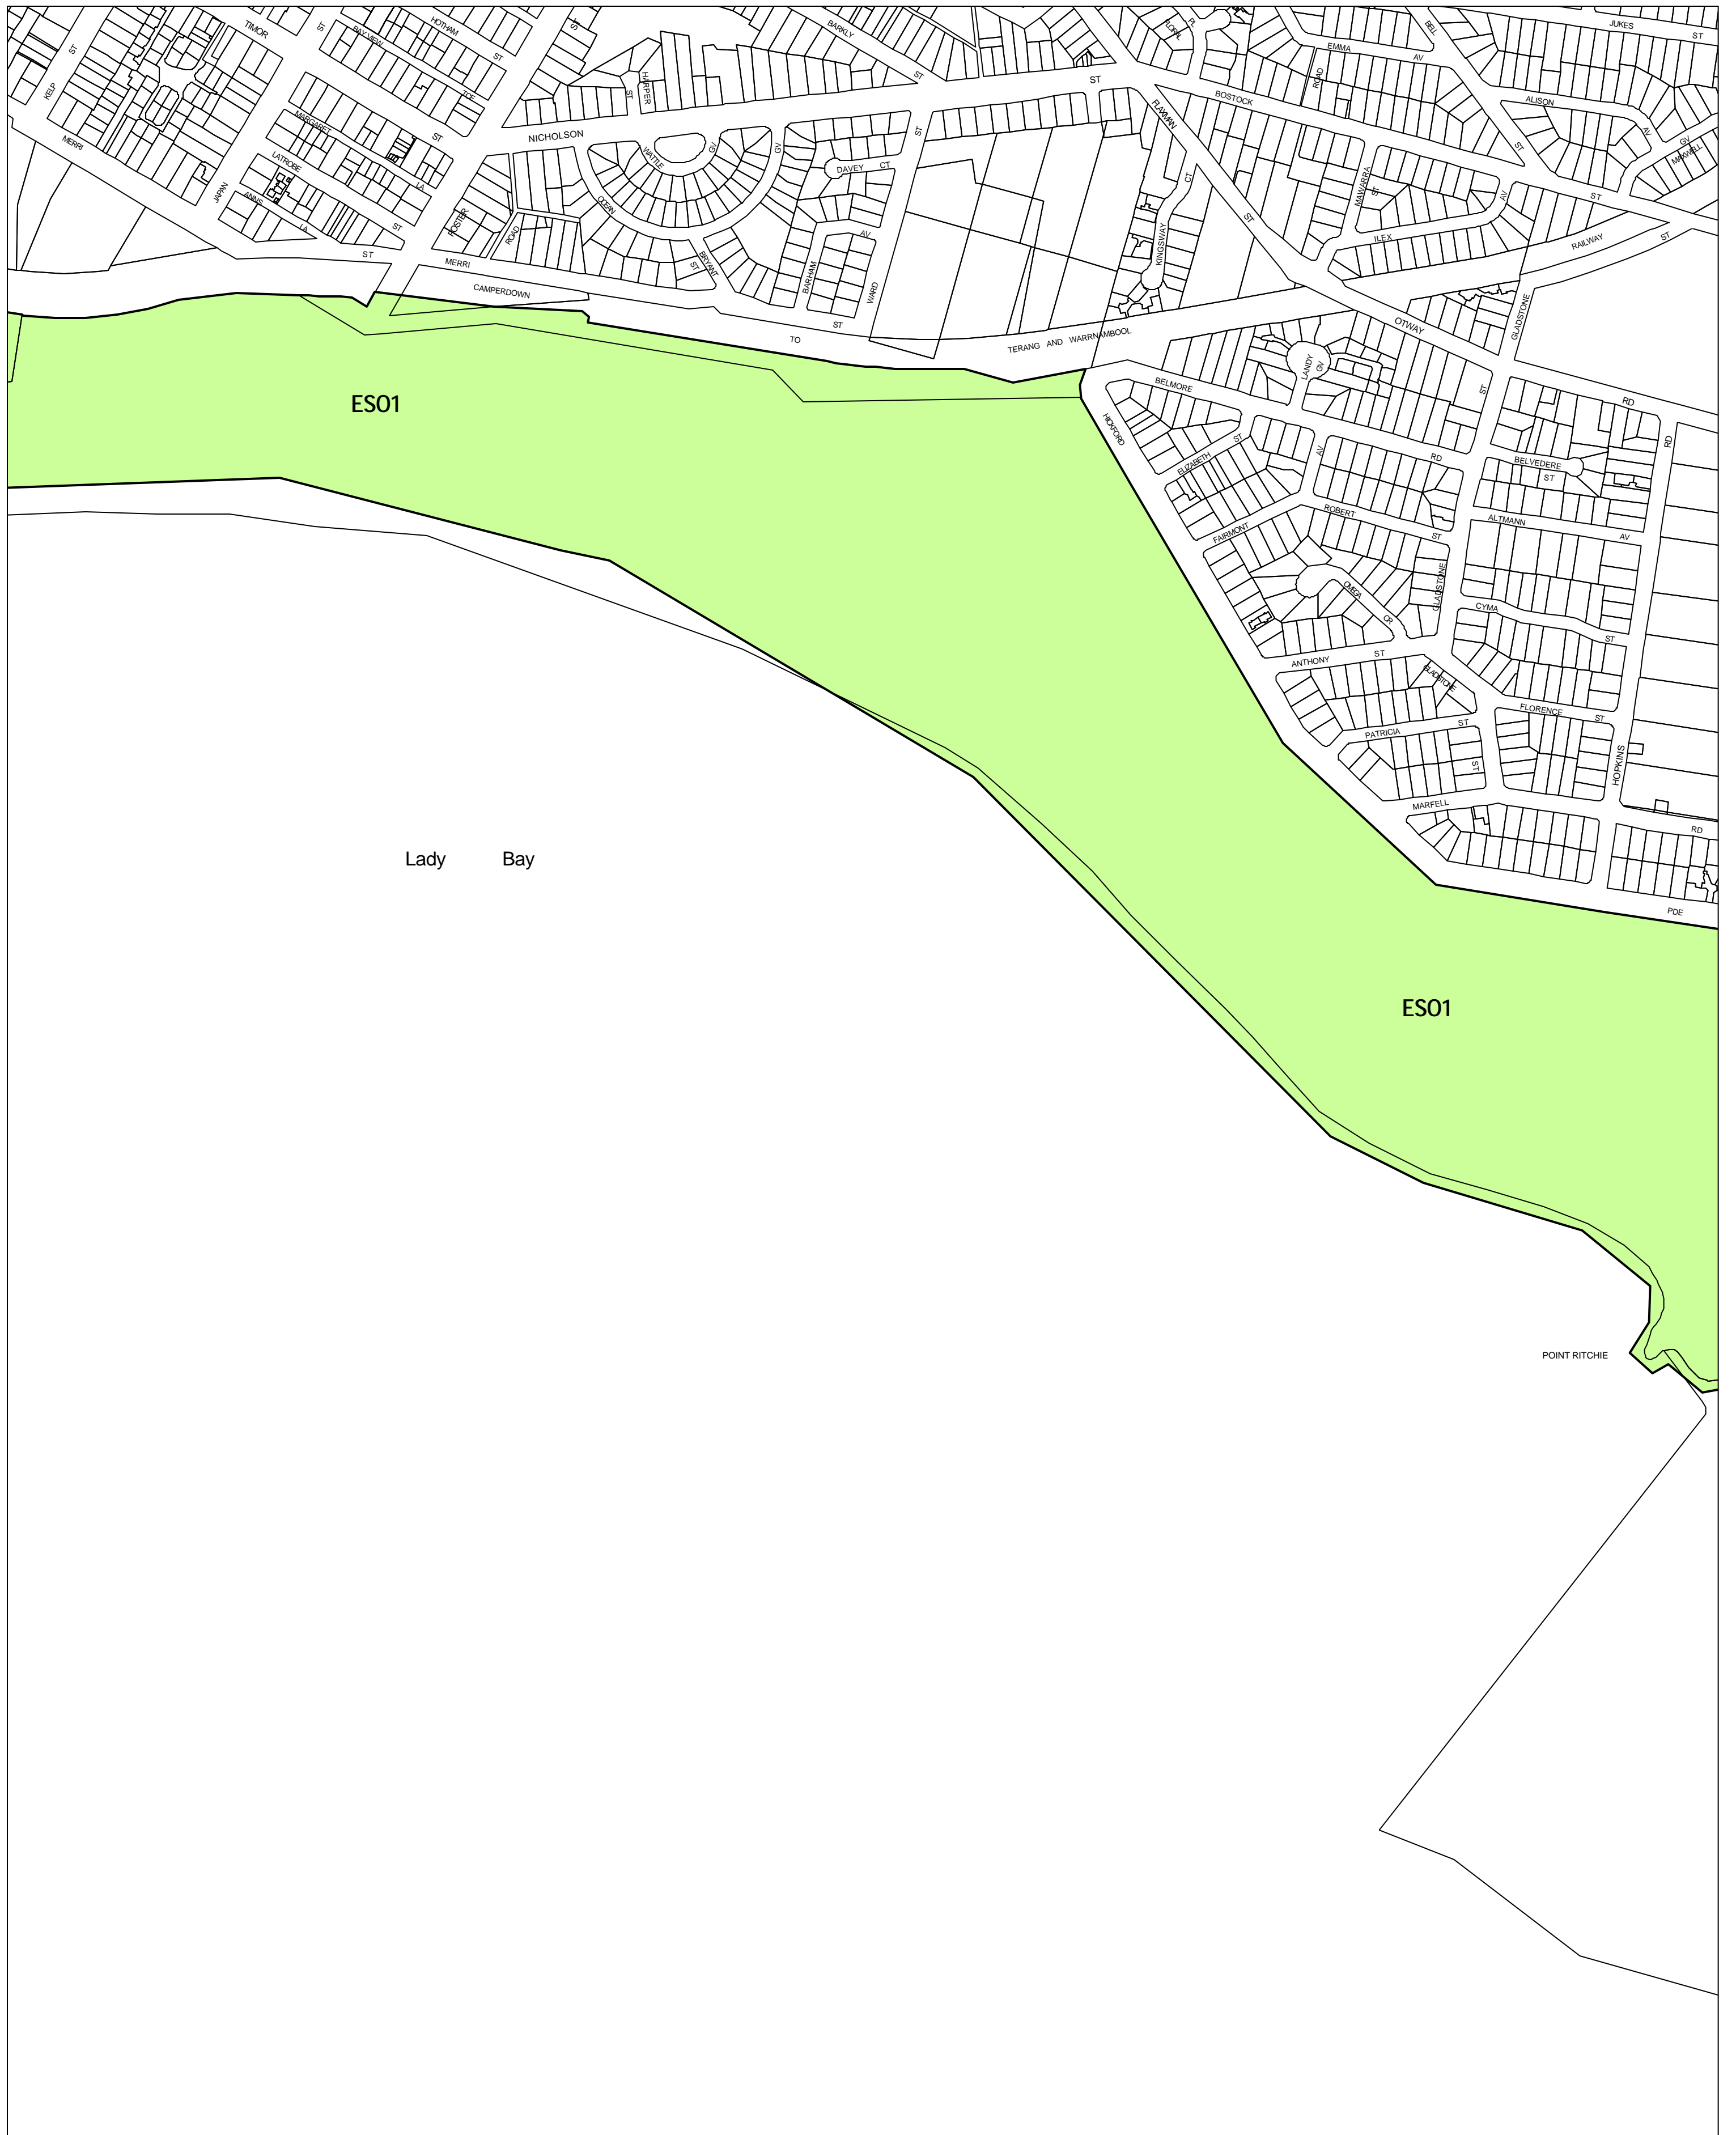

WARRNAMBOOL PLANNING SCHEME - LOCAL PROVISION

Overlays

ES01 Environmental Significance Overlay - Schedule 1

100 200 300 400 500 m

AUSTRALIAN MAP GRID ZONE 54

INDEX TO ADJOINING METRIC SERIES MAP

Printed: 31/7/2007