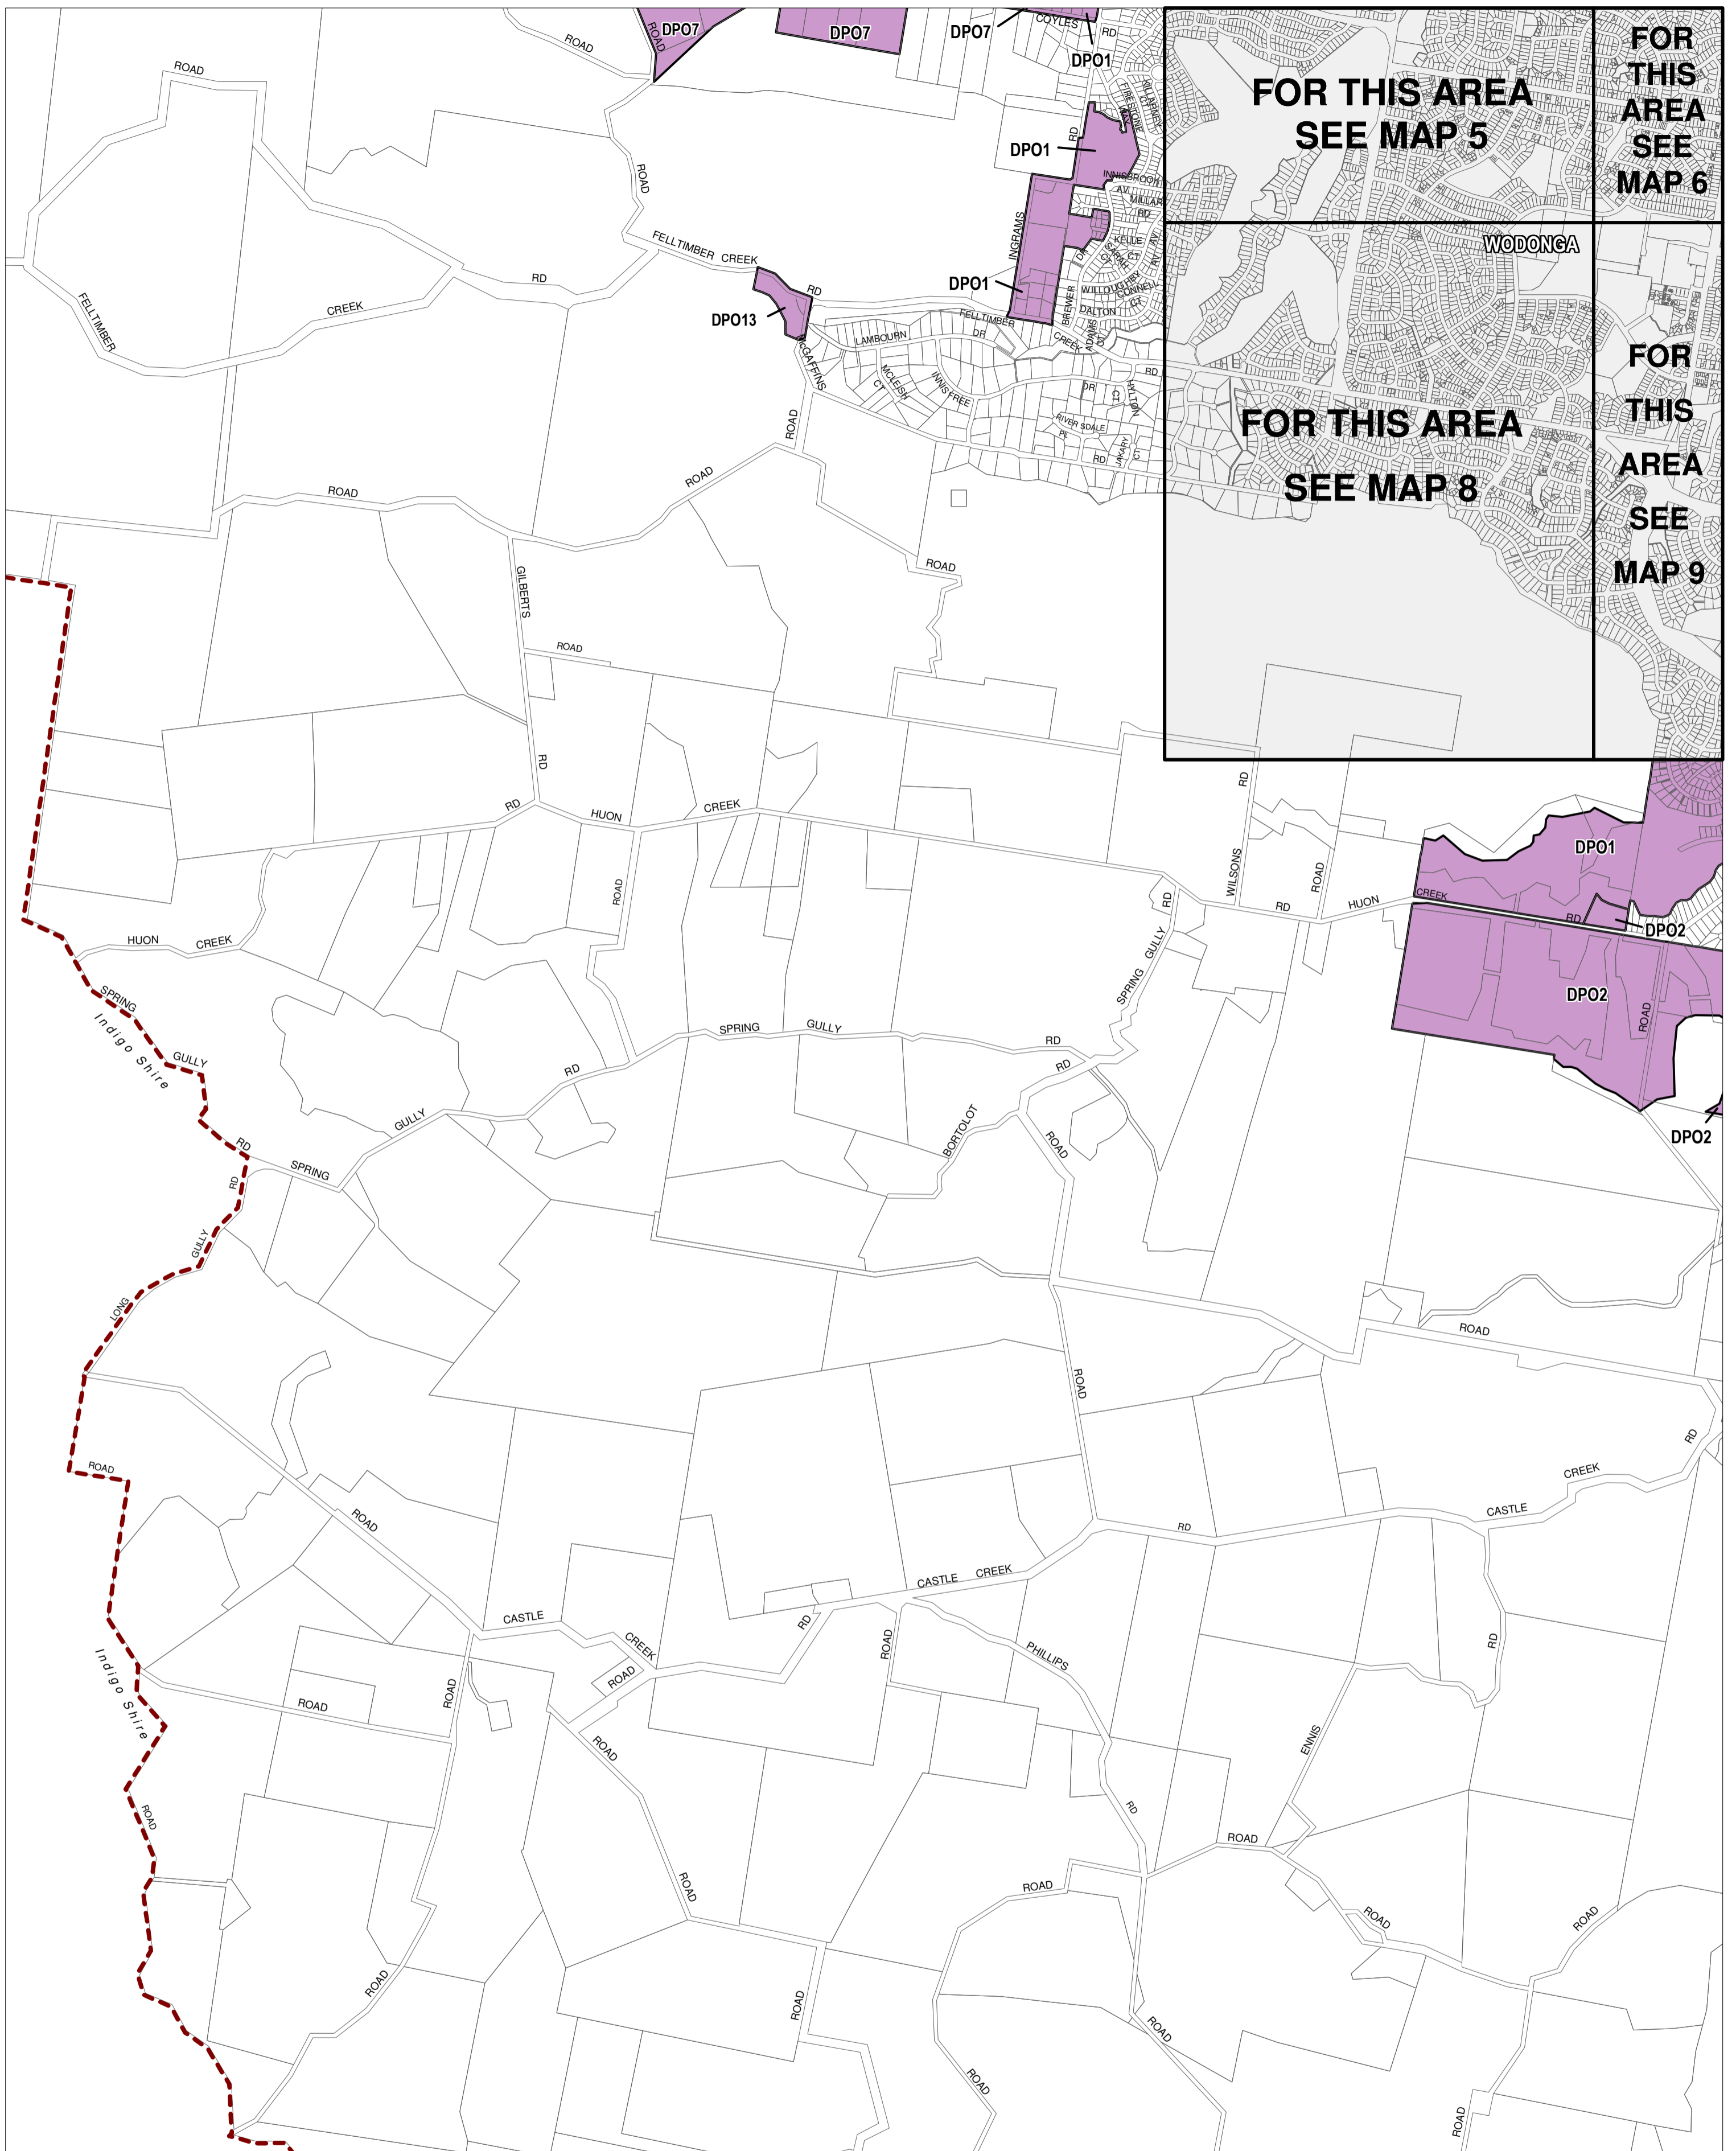

WODONGA PLANNING SCHEME - LOCAL PROVISION

Overlays	
	Development Plan Overlay - Schedule 1
	Development Plan Overlay - Schedule 13
	Development Plan Overlay - Schedule 2
	Development Plan Overlay - Schedule 7

Printed: 13/8/2015

AMENDMENT C118