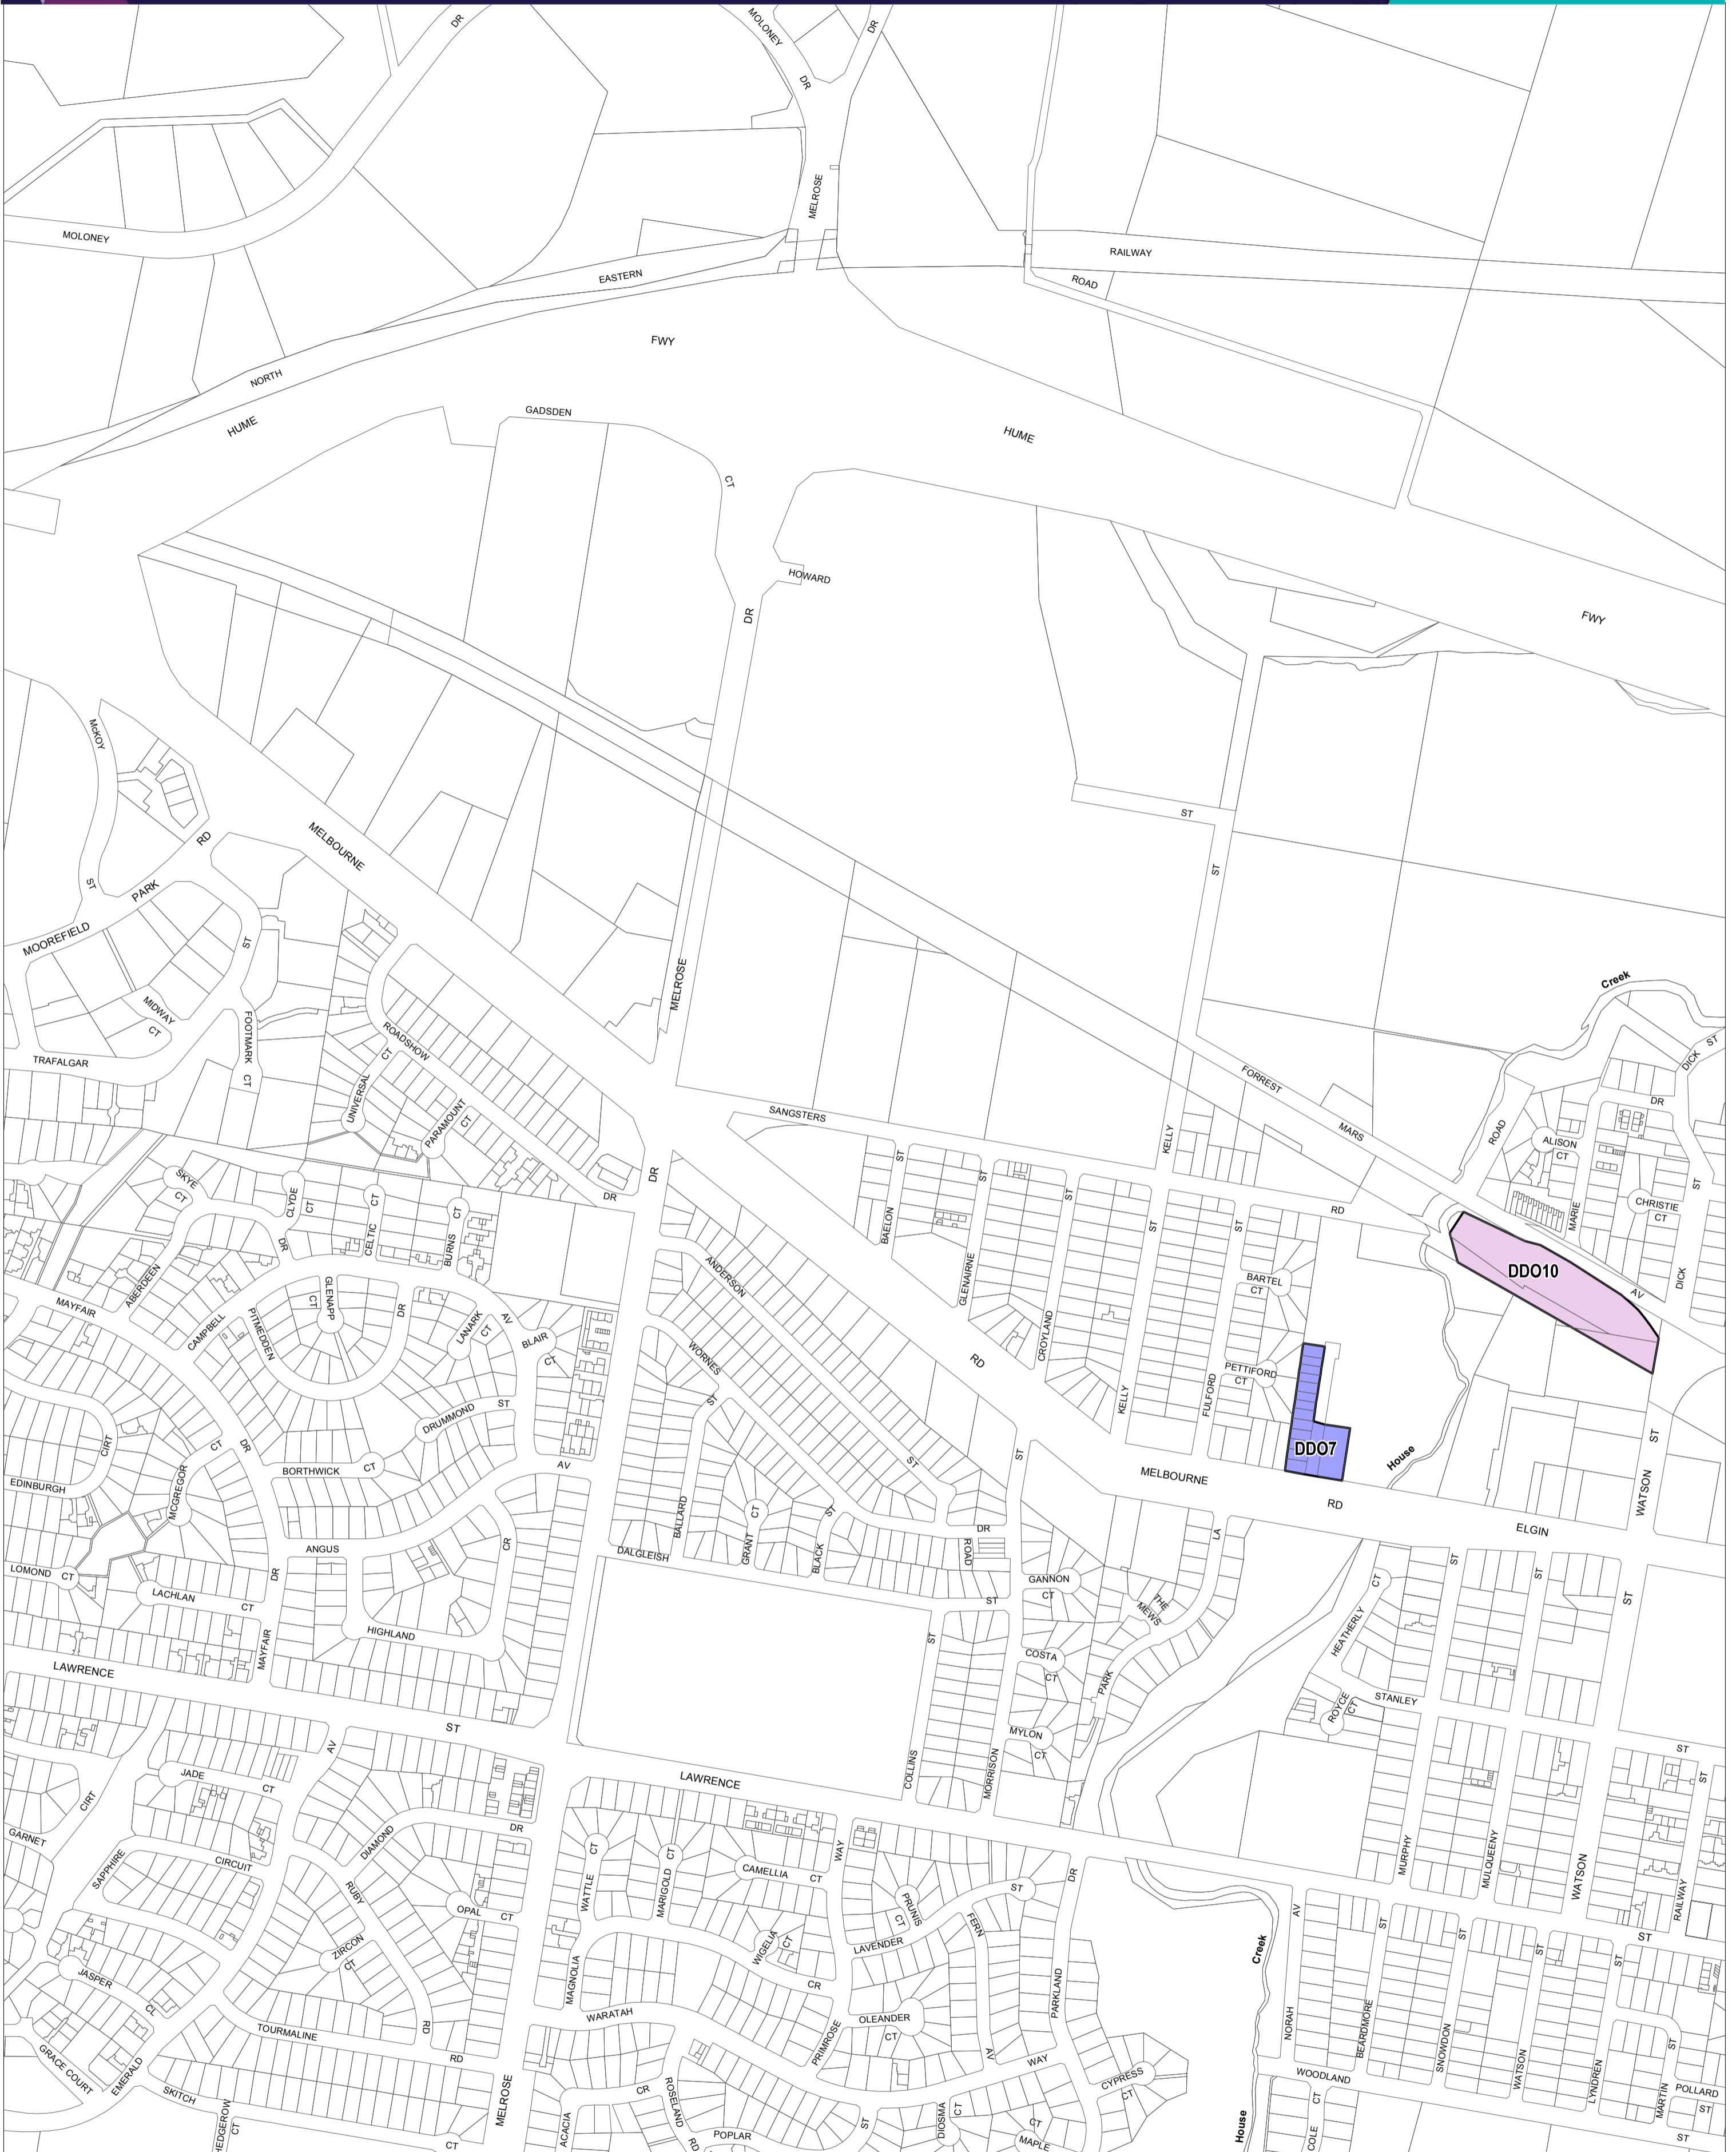

WODONGA PLANNING SCHEME - LOCAL PROVISION

1. **Overlays**
2. DD010 Design And Development Overlay - Schedule 10
   - DD07 Design And Development Overlay - Schedule 7

Municipal Boundary (If shown)

AUSTRALIAN MAP GRID ZONE 55

PREPARED BY: Planning Mapping Services

Printed: 10/3/2017

AMENDMENT C124

Environment, Land, Water and Planning