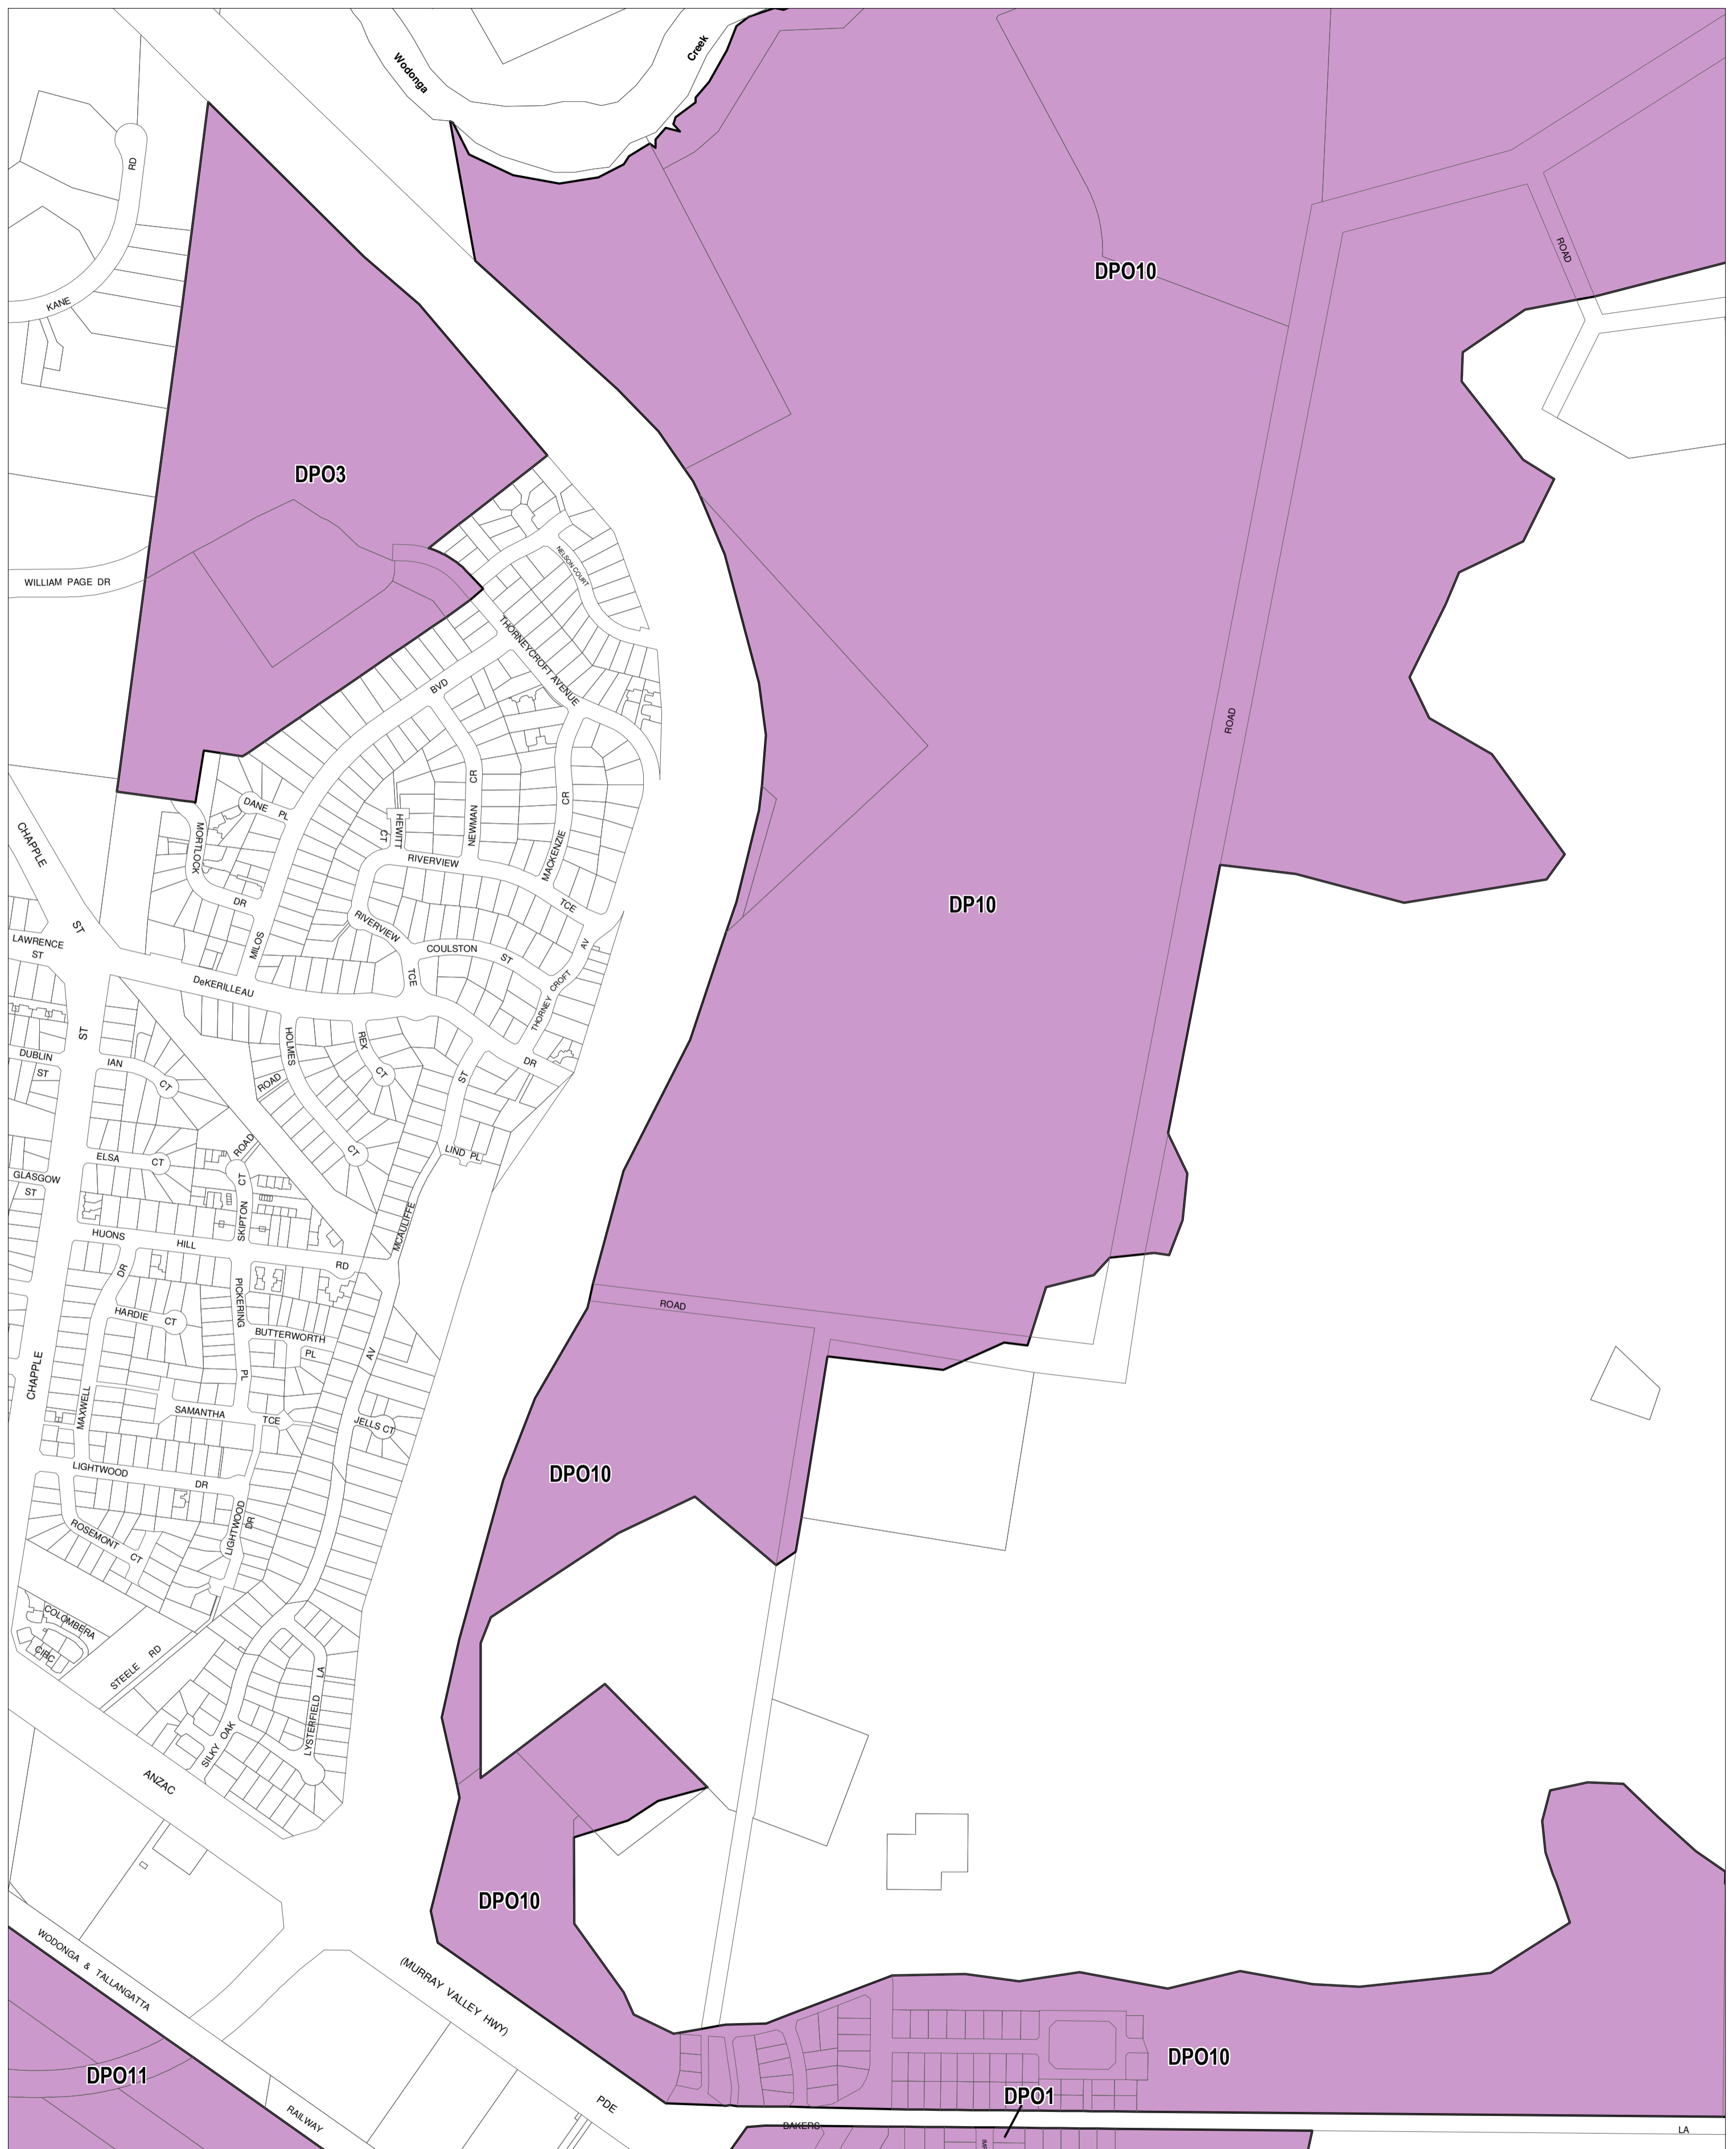

WODONGA PLANNING SCHEME - LOCAL PROVISION

Overlays	
	Development Plan Overlay - Schedule 1
	Development Plan Overlay - Schedule 10
	Development Plan Overlay - Schedule 11
	Development Plan Overlay - Schedule 3

100 0 100 200 300 400 500 m

AUSTRALIAN MAP GRID ZONE 55

INDEX TO ADJOINING METRIC SERIES MAP

Printed: 13/8/2015

AMENDMENT C118