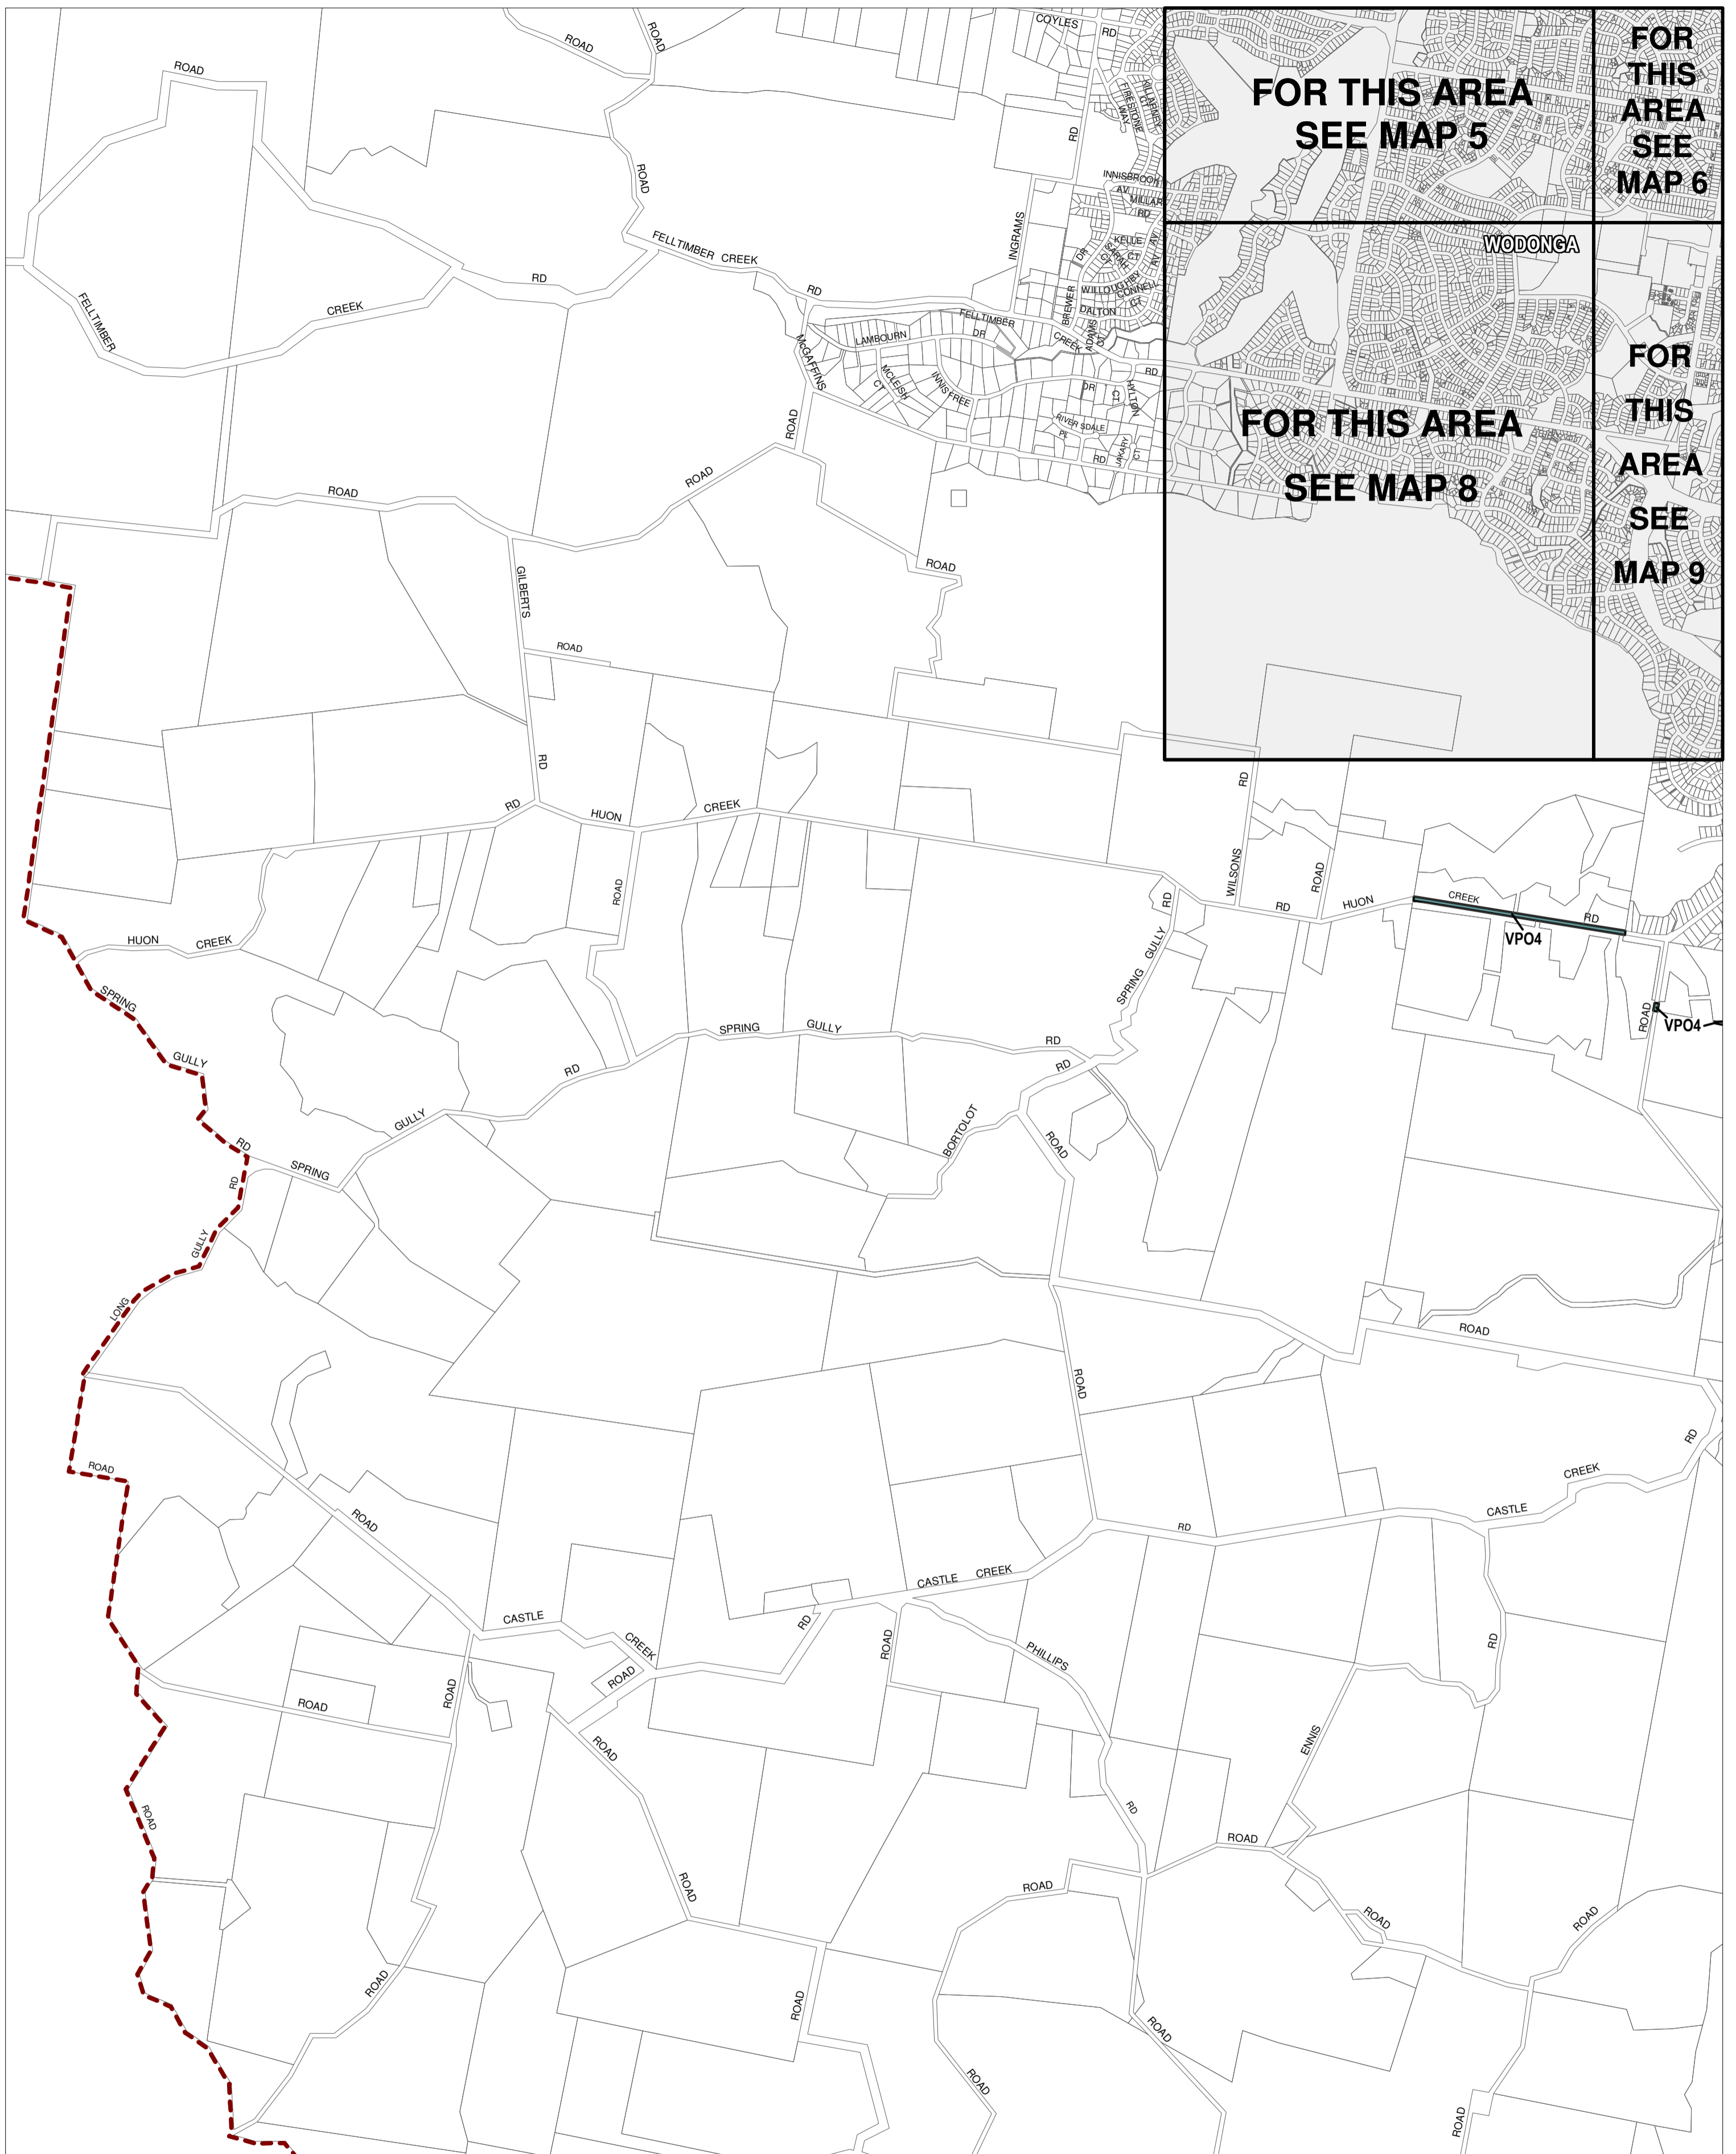

WODONGA PLANNING SCHEME - LOCAL PROVISION

Overlays
VPO4 Vegetation Protection Overlay - Schedule 4

AUSTRALIAN MAP GRID ZONE 55

Printed: 30/9/2013

AMENDMENT C94