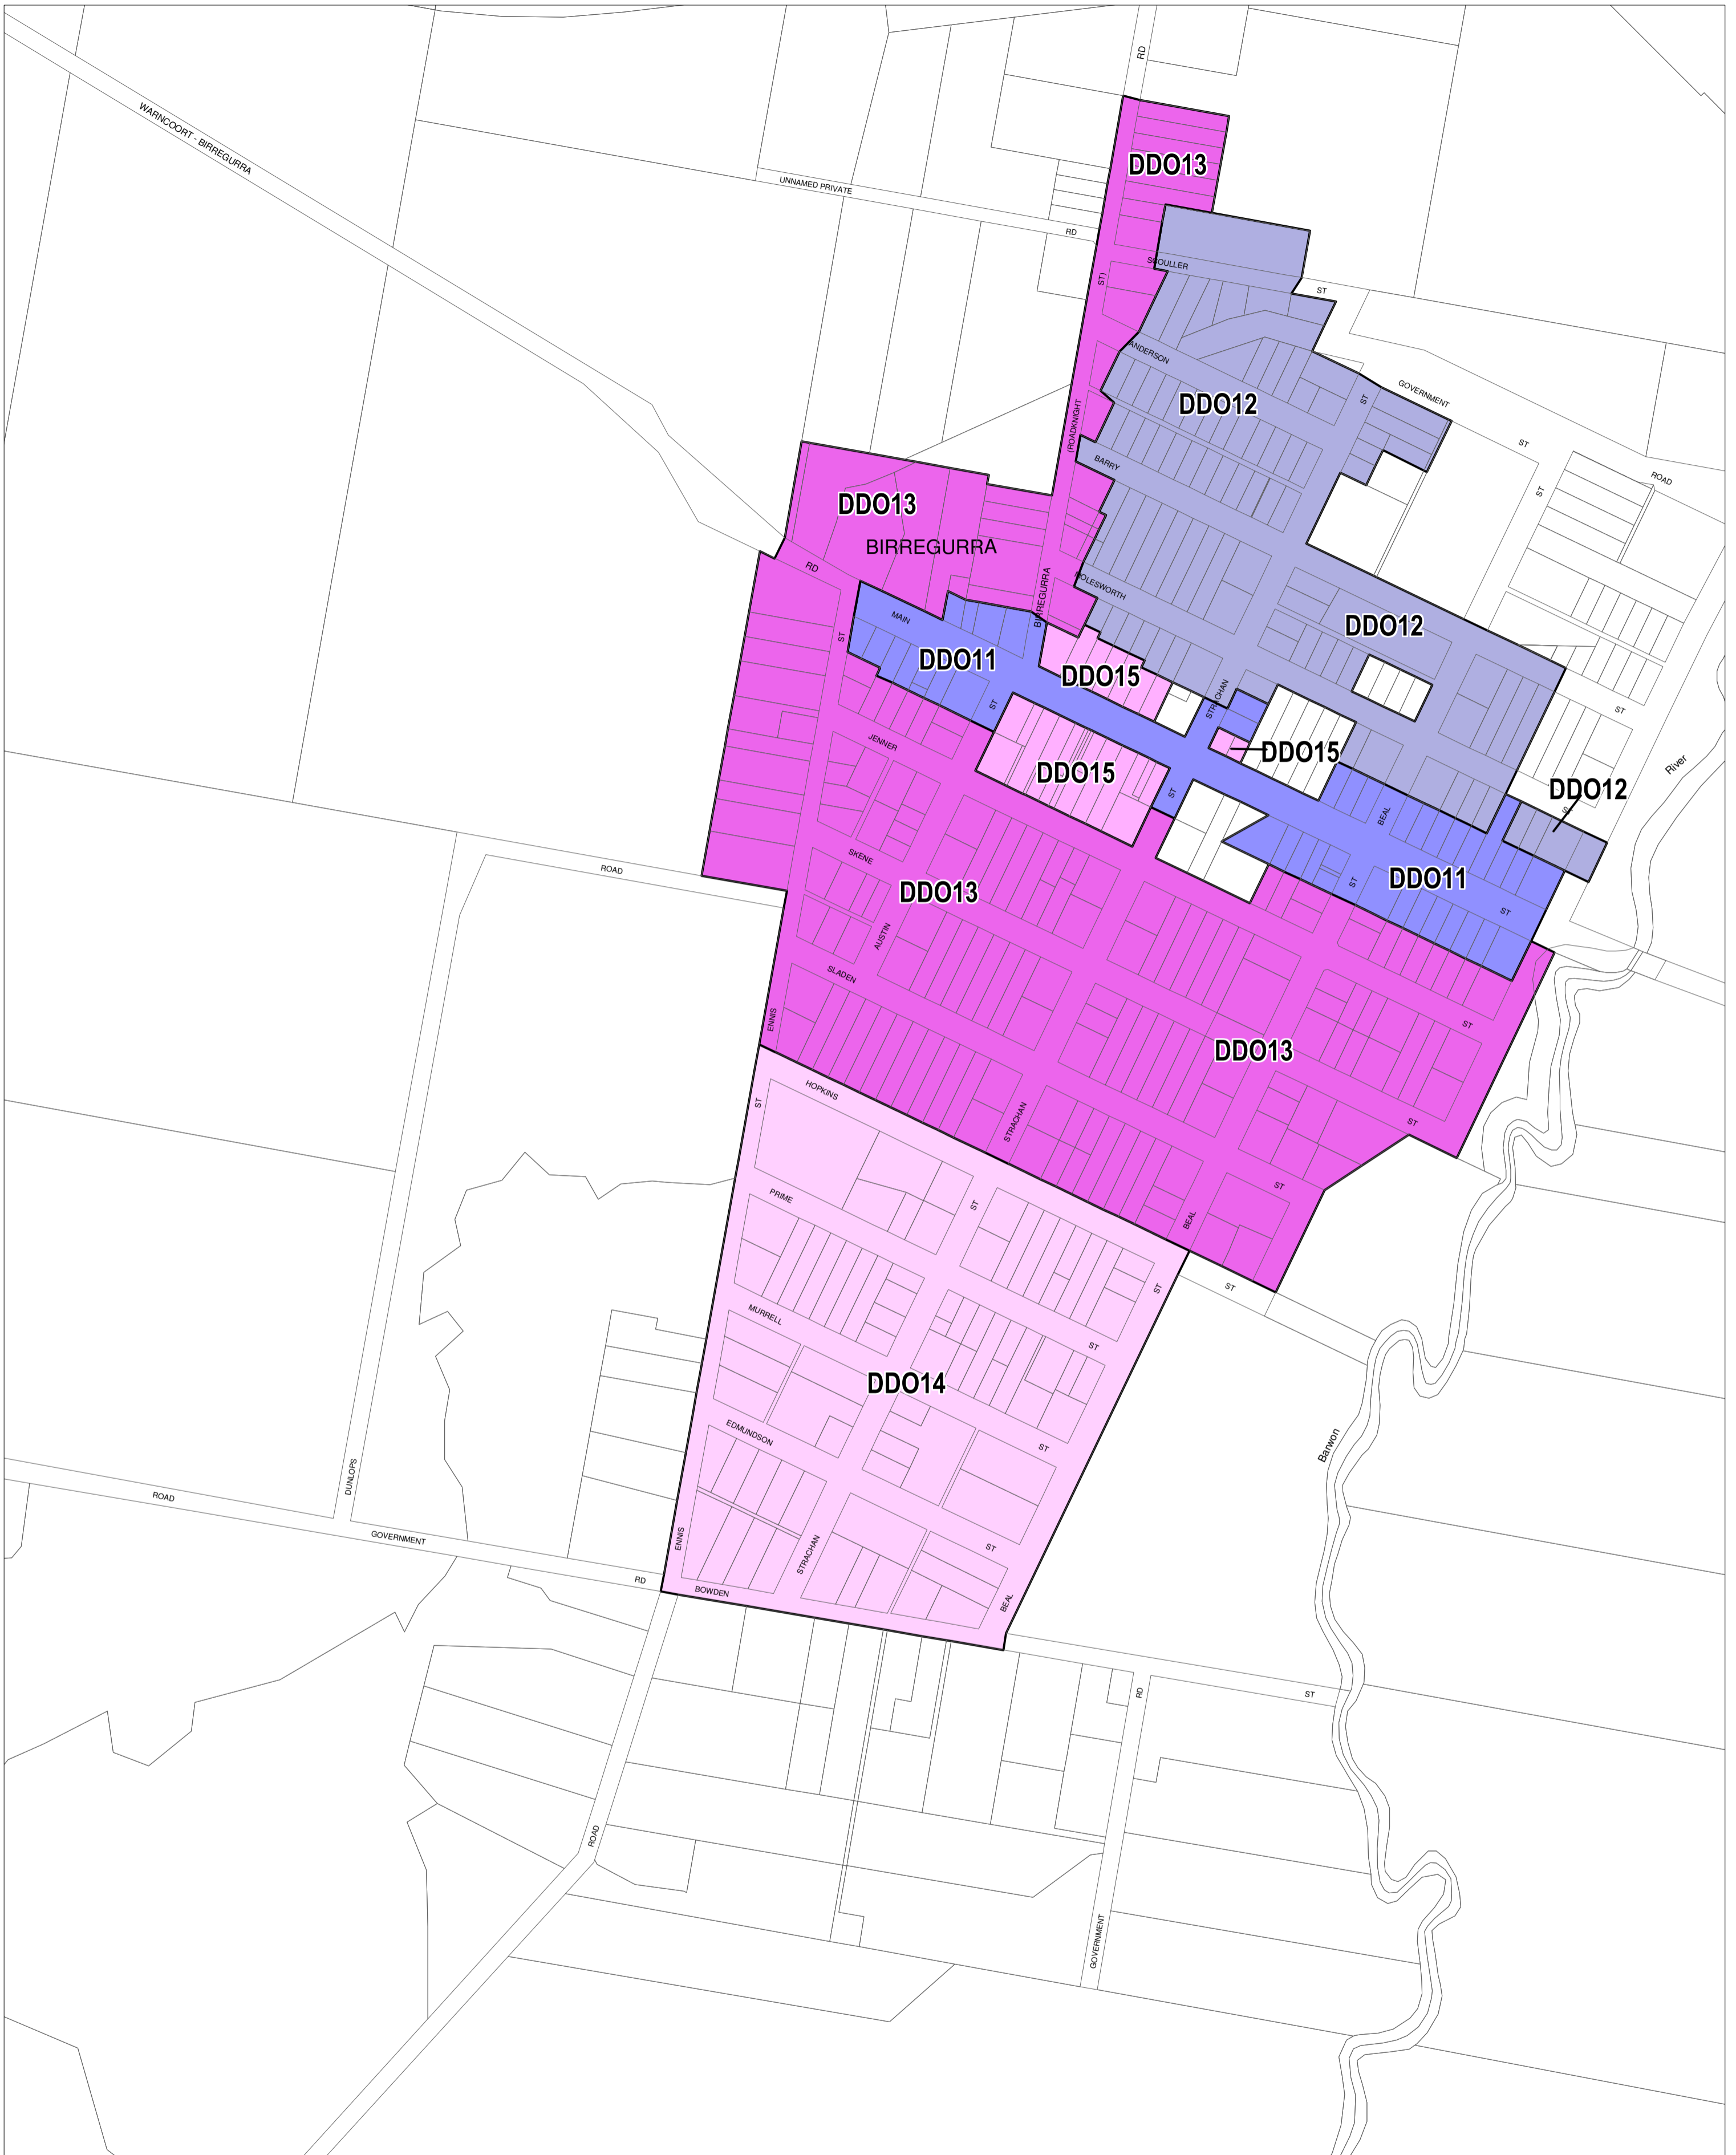

COLAC OTWAY PLANNING SCHEME - LOCAL PROVISION

Overlays	Description
DDO011	Design And Development Overlay - Schedule 11
DDO012	Design And Development Overlay - Schedule 12
DDO013	Design And Development Overlay - Schedule 13
DDO014	Design And Development Overlay - Schedule 14
DDO015	Design And Development Overlay - Schedule 15

AUSTRALIAN MAP GRID ZONE 54

INDEX TO ADJOINING METRIC SERIES MAP

1	2	4
5	6	12
8	9	18
14	15	16
19	20	21
25	26	27

Printed: 18/9/2014

AMENDMENT C76