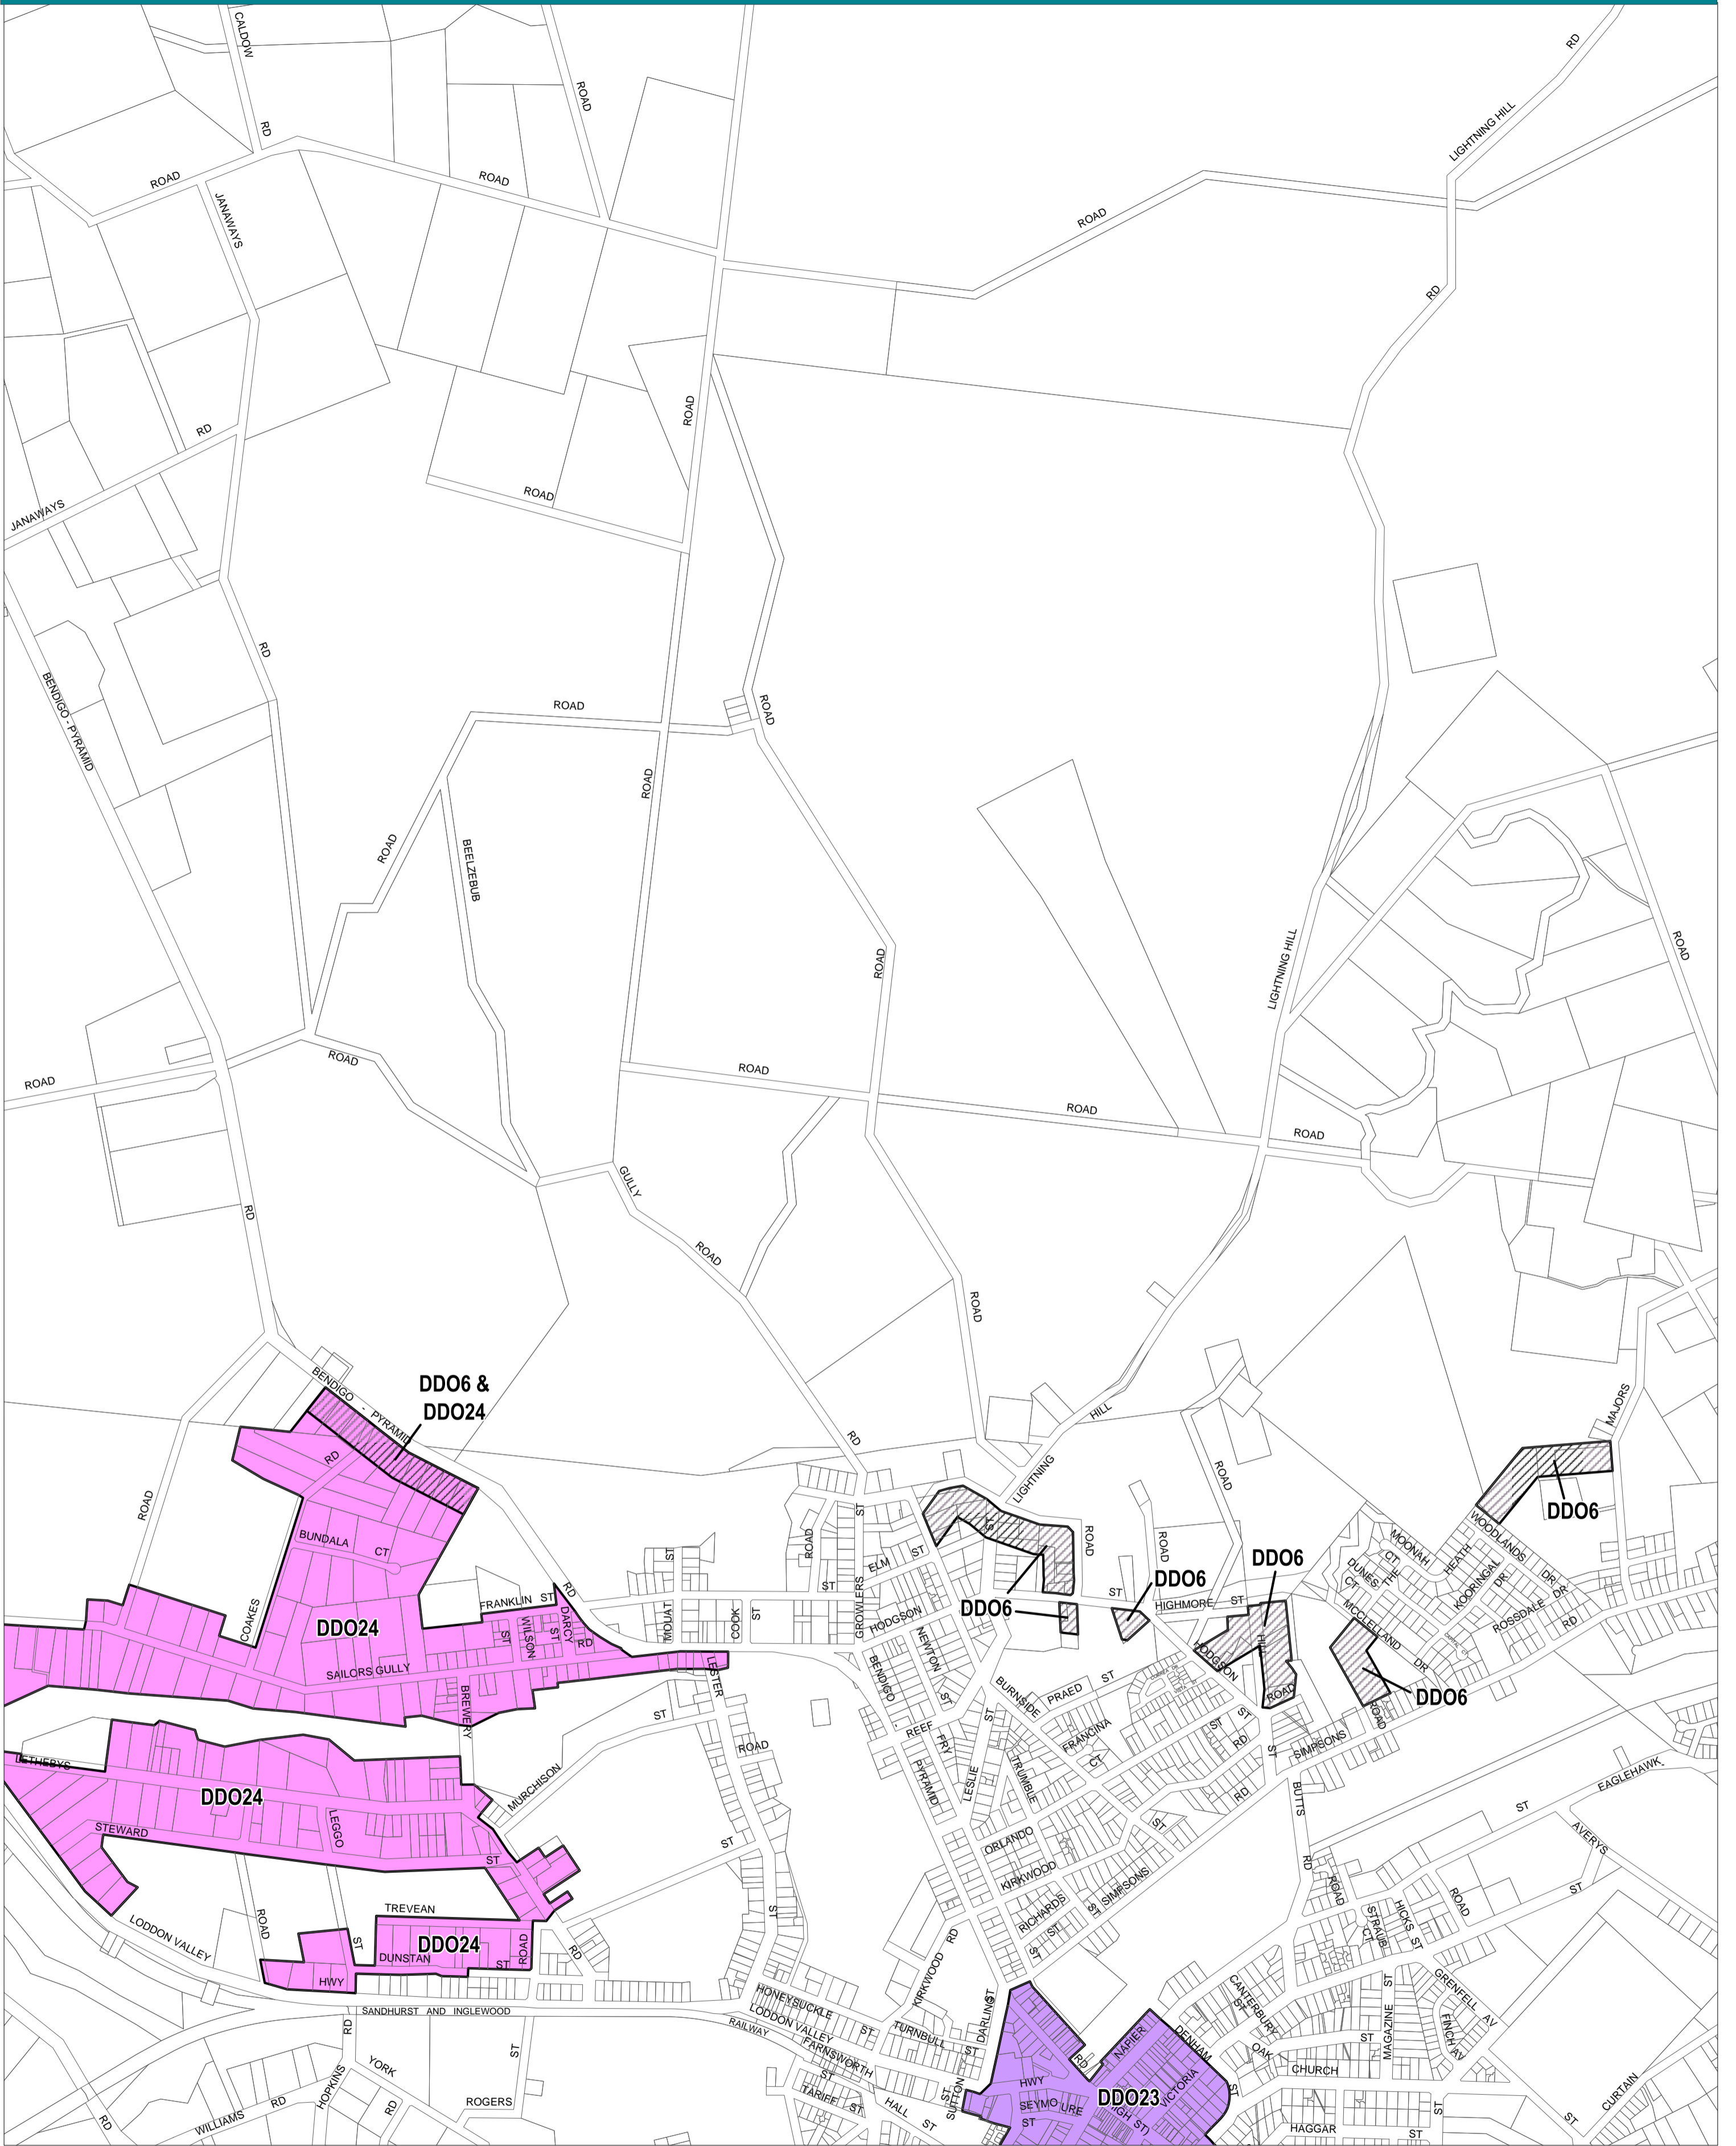

GREATER BENDIGO PLANNING SCHEME - LOCAL PROVISION

AUSTRALIAN MAP GRID ZONE 55

PREPARED BY: Planning Mapping Services

Environment, Land, Water and Planning

Printed: 29/7/2016

AMENDMENT C213