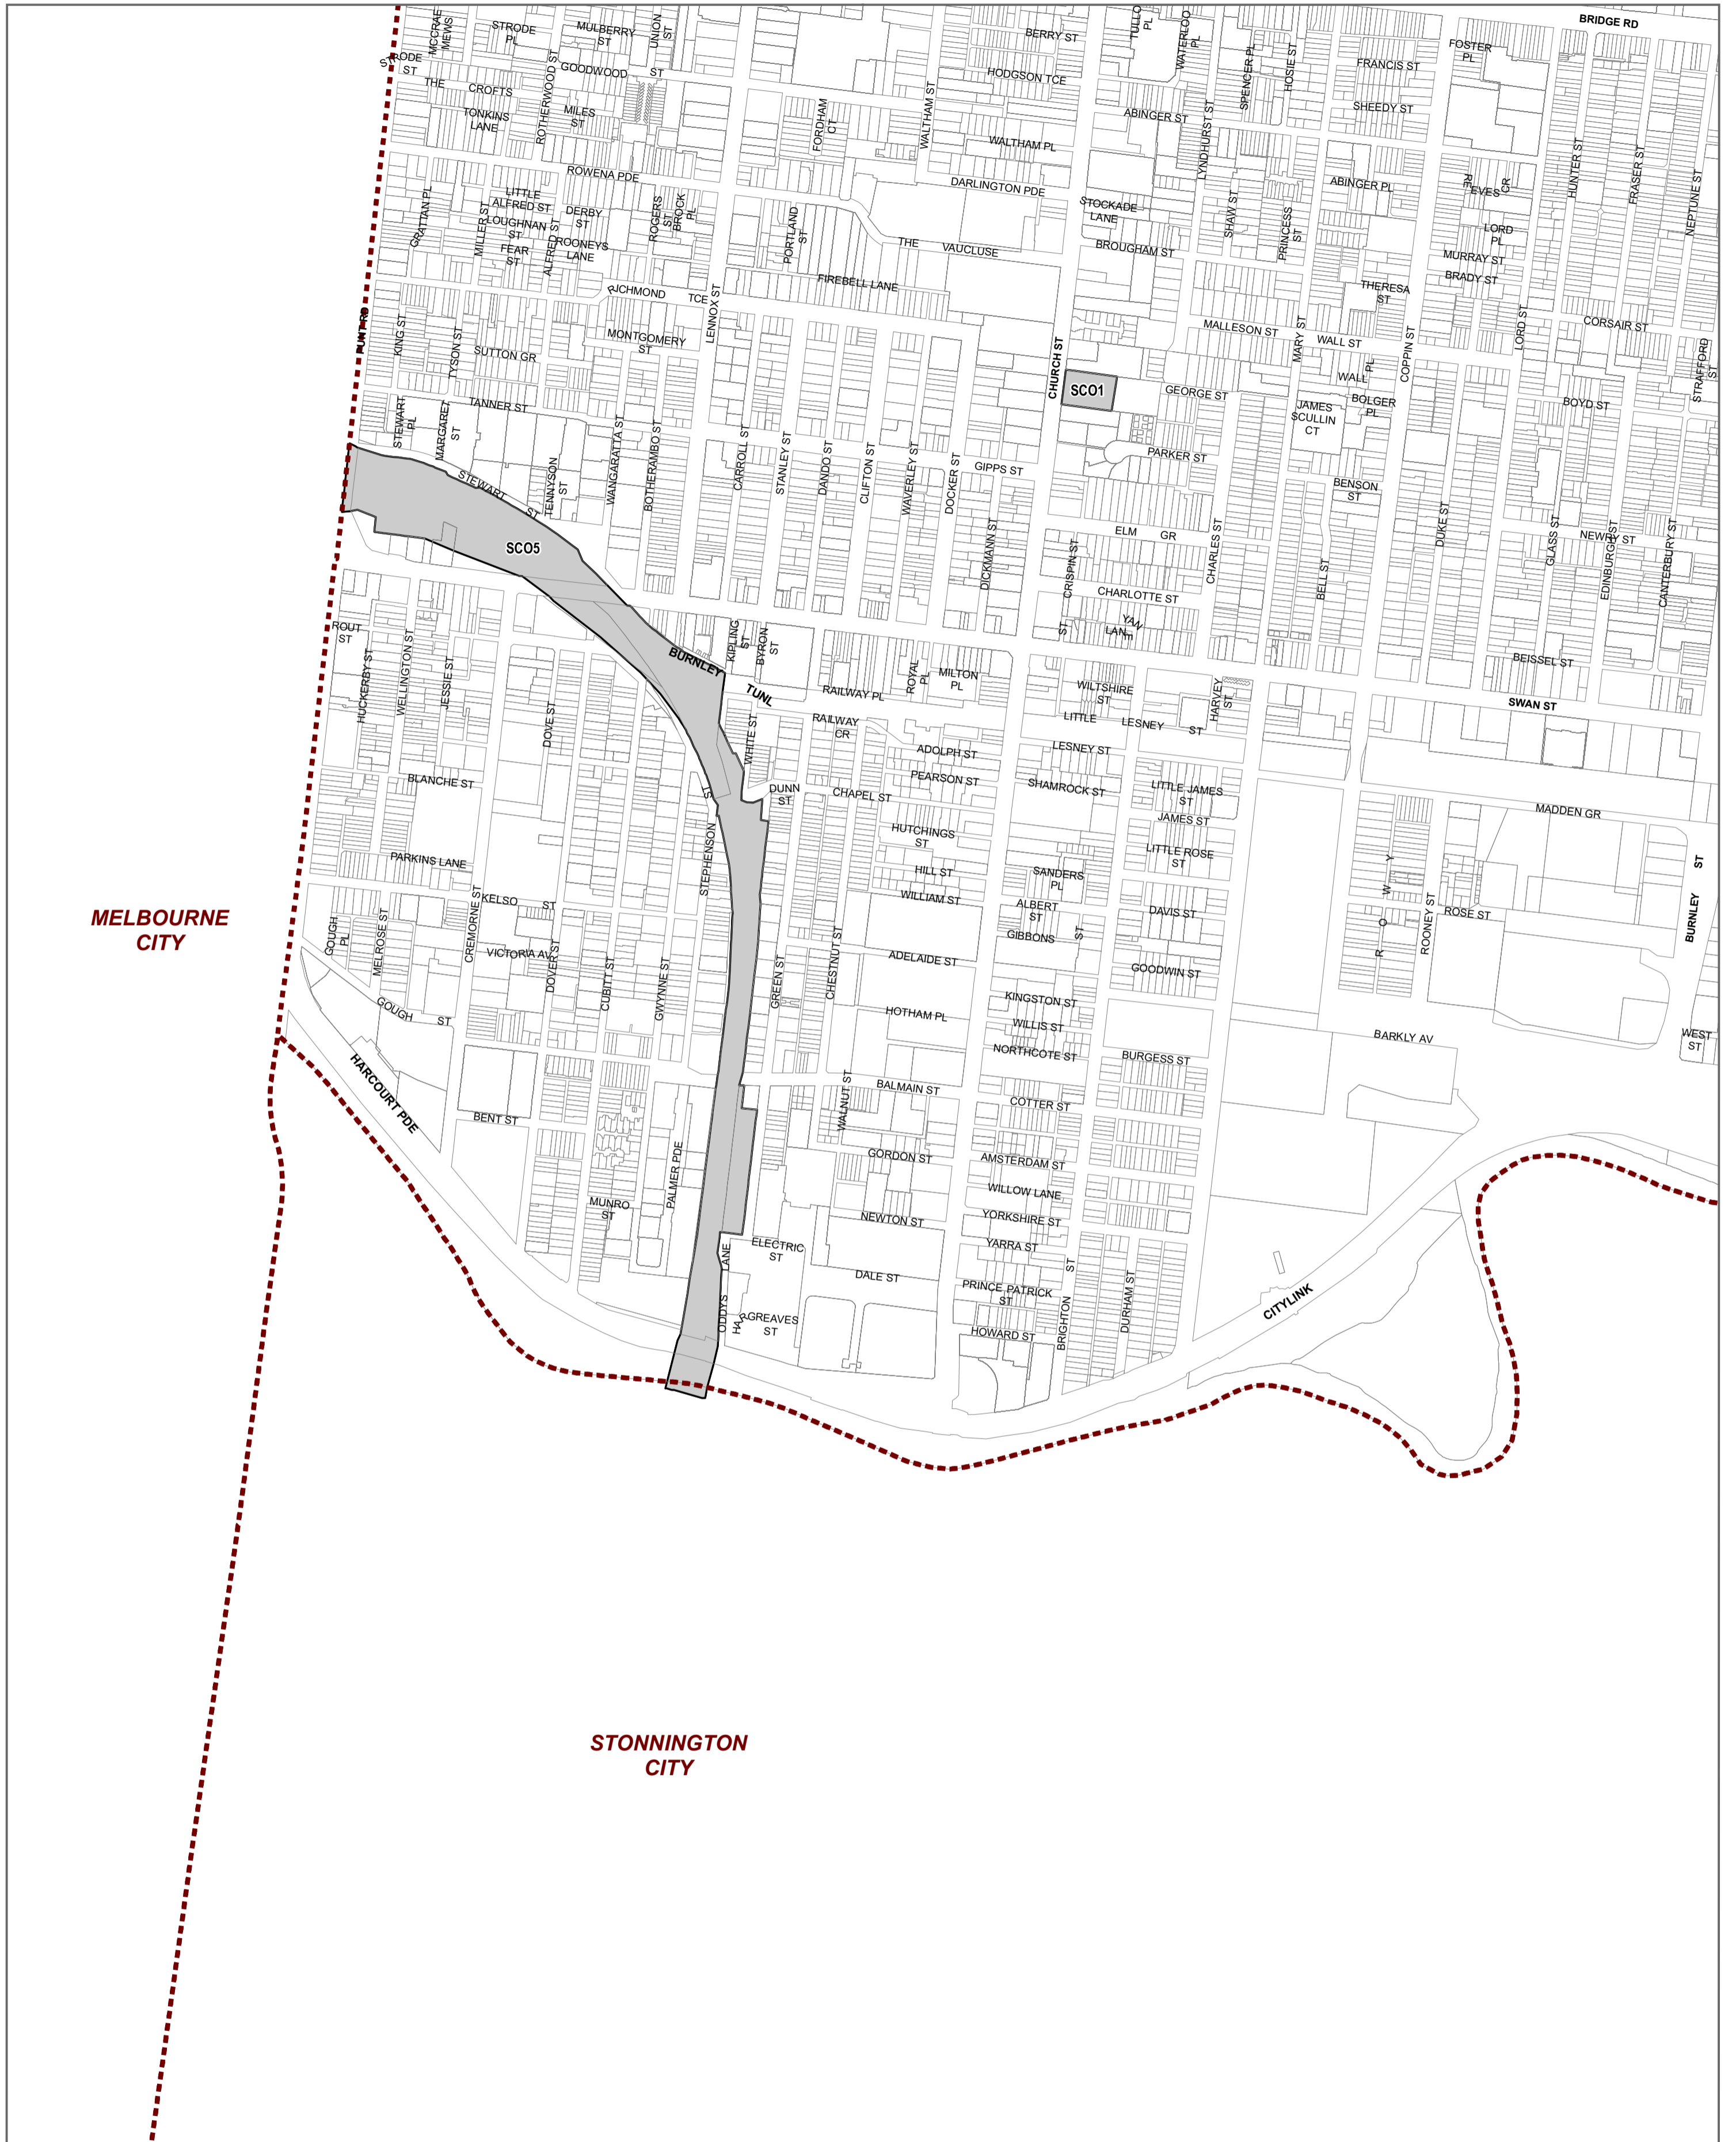

YARRA PLANNING SCHEME - LOCAL PROVISION

MELBOURNE CITY

STONNINGTON CITY

- LEGEND**
- SCO1 - Specific Controls Overlay - Schedule 1
 - SCO5 - Specific Controls Overlay - Schedule 5

Disclaimer
 This publication may be of assistance to you but the State of Victoria and its employees do not guarantee that the publication is without flaw of any kind or is wholly appropriate for your particular purposes and therefore disclaims all liability for any error, loss or other consequence which may arise from you relying on any information in this publication.

© The State of Victoria Department of Environment, Land, Water and Planning 2020

Australian Map Grid Zone 55

NORTH
 Planning Group
AMENDMENT C265yara
 Printed: 15/04/2020

INDEX TO ADJOINING SCHEME MAPS