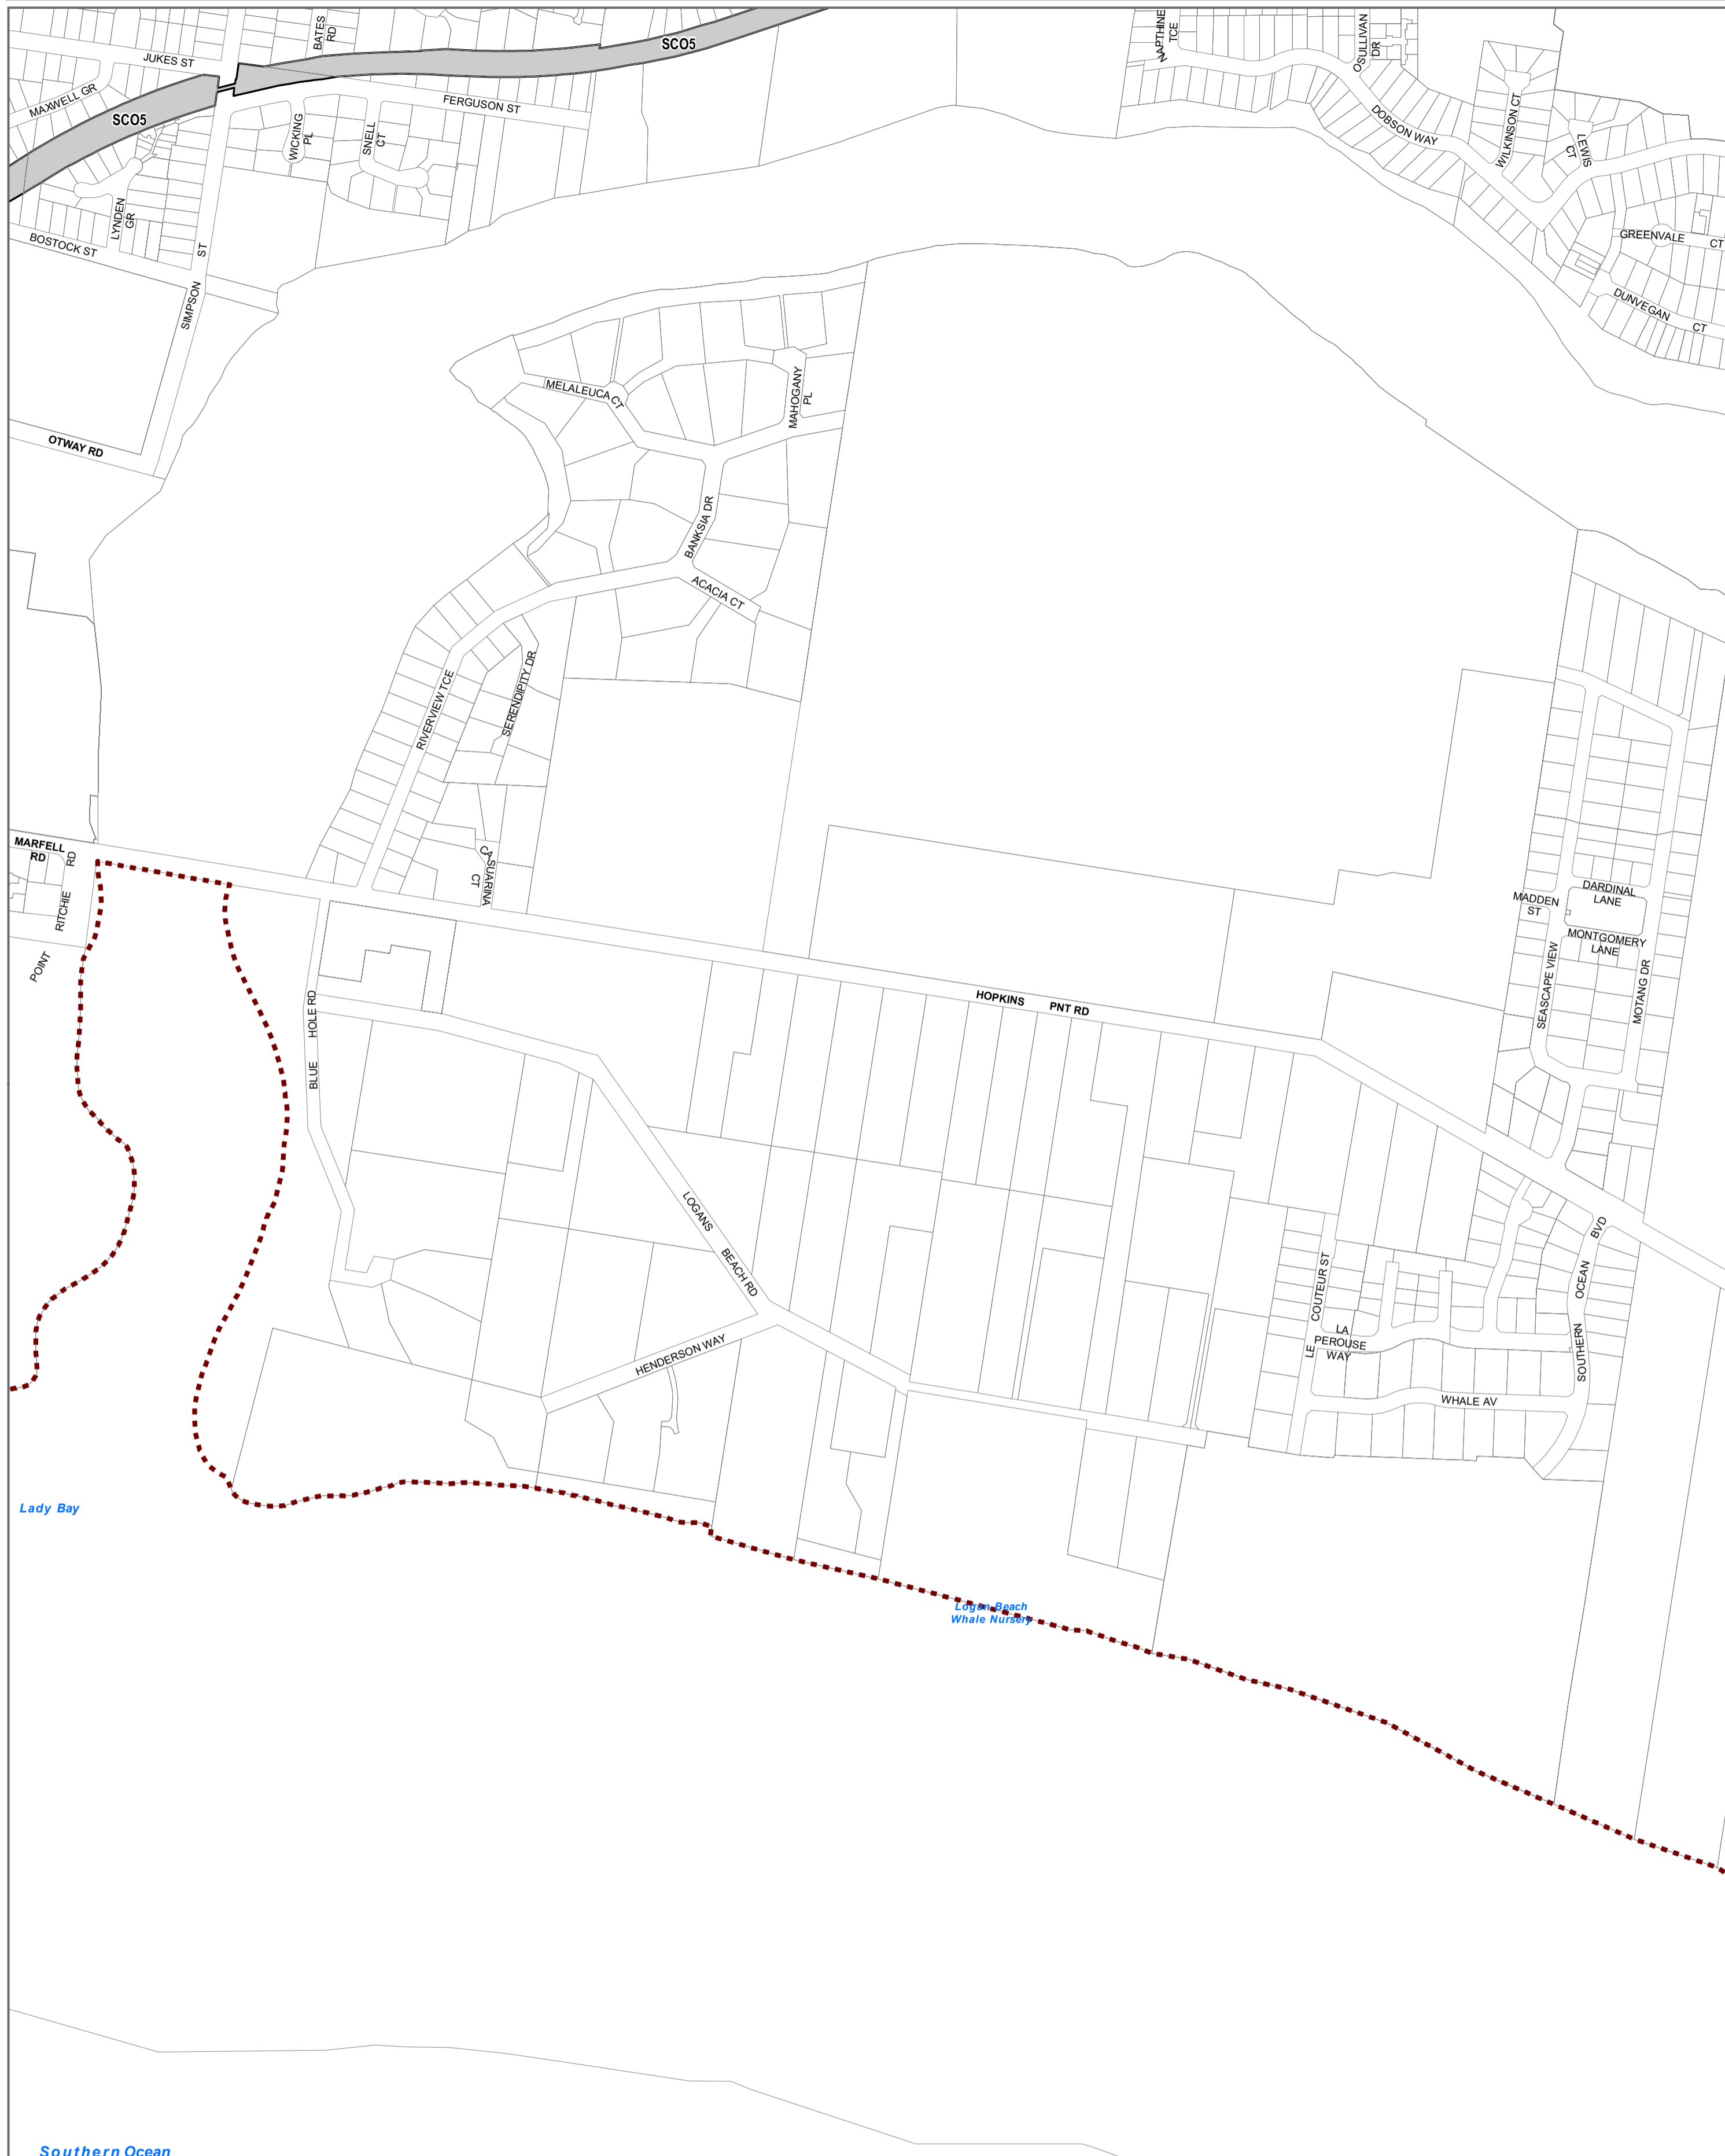

WARRNAMBOOL PLANNING SCHEME - LOCAL PROVISION

LEGEND
 SCO5 - Specific Controls Overlay - Schedule 5

Municipal Boundary

Disclaimer
 This publication may be of assistance to you but the State of Victoria and its employees do not guarantee that the publication is without flaw of any kind or is wholly appropriate for your particular purposes and therefore disclaims all liability for any error, loss or other consequence which may arise from you relying on any information in this publication.

© The State of Victoria Department of Environment, Land, Water and Planning 2019

Australian Map Grid Zone 54

NORTH
 Planning Group
AMENDMENT GC121
 Printed: 18/12/2019

INDEX TO ADJOINING SCHEME MAPS