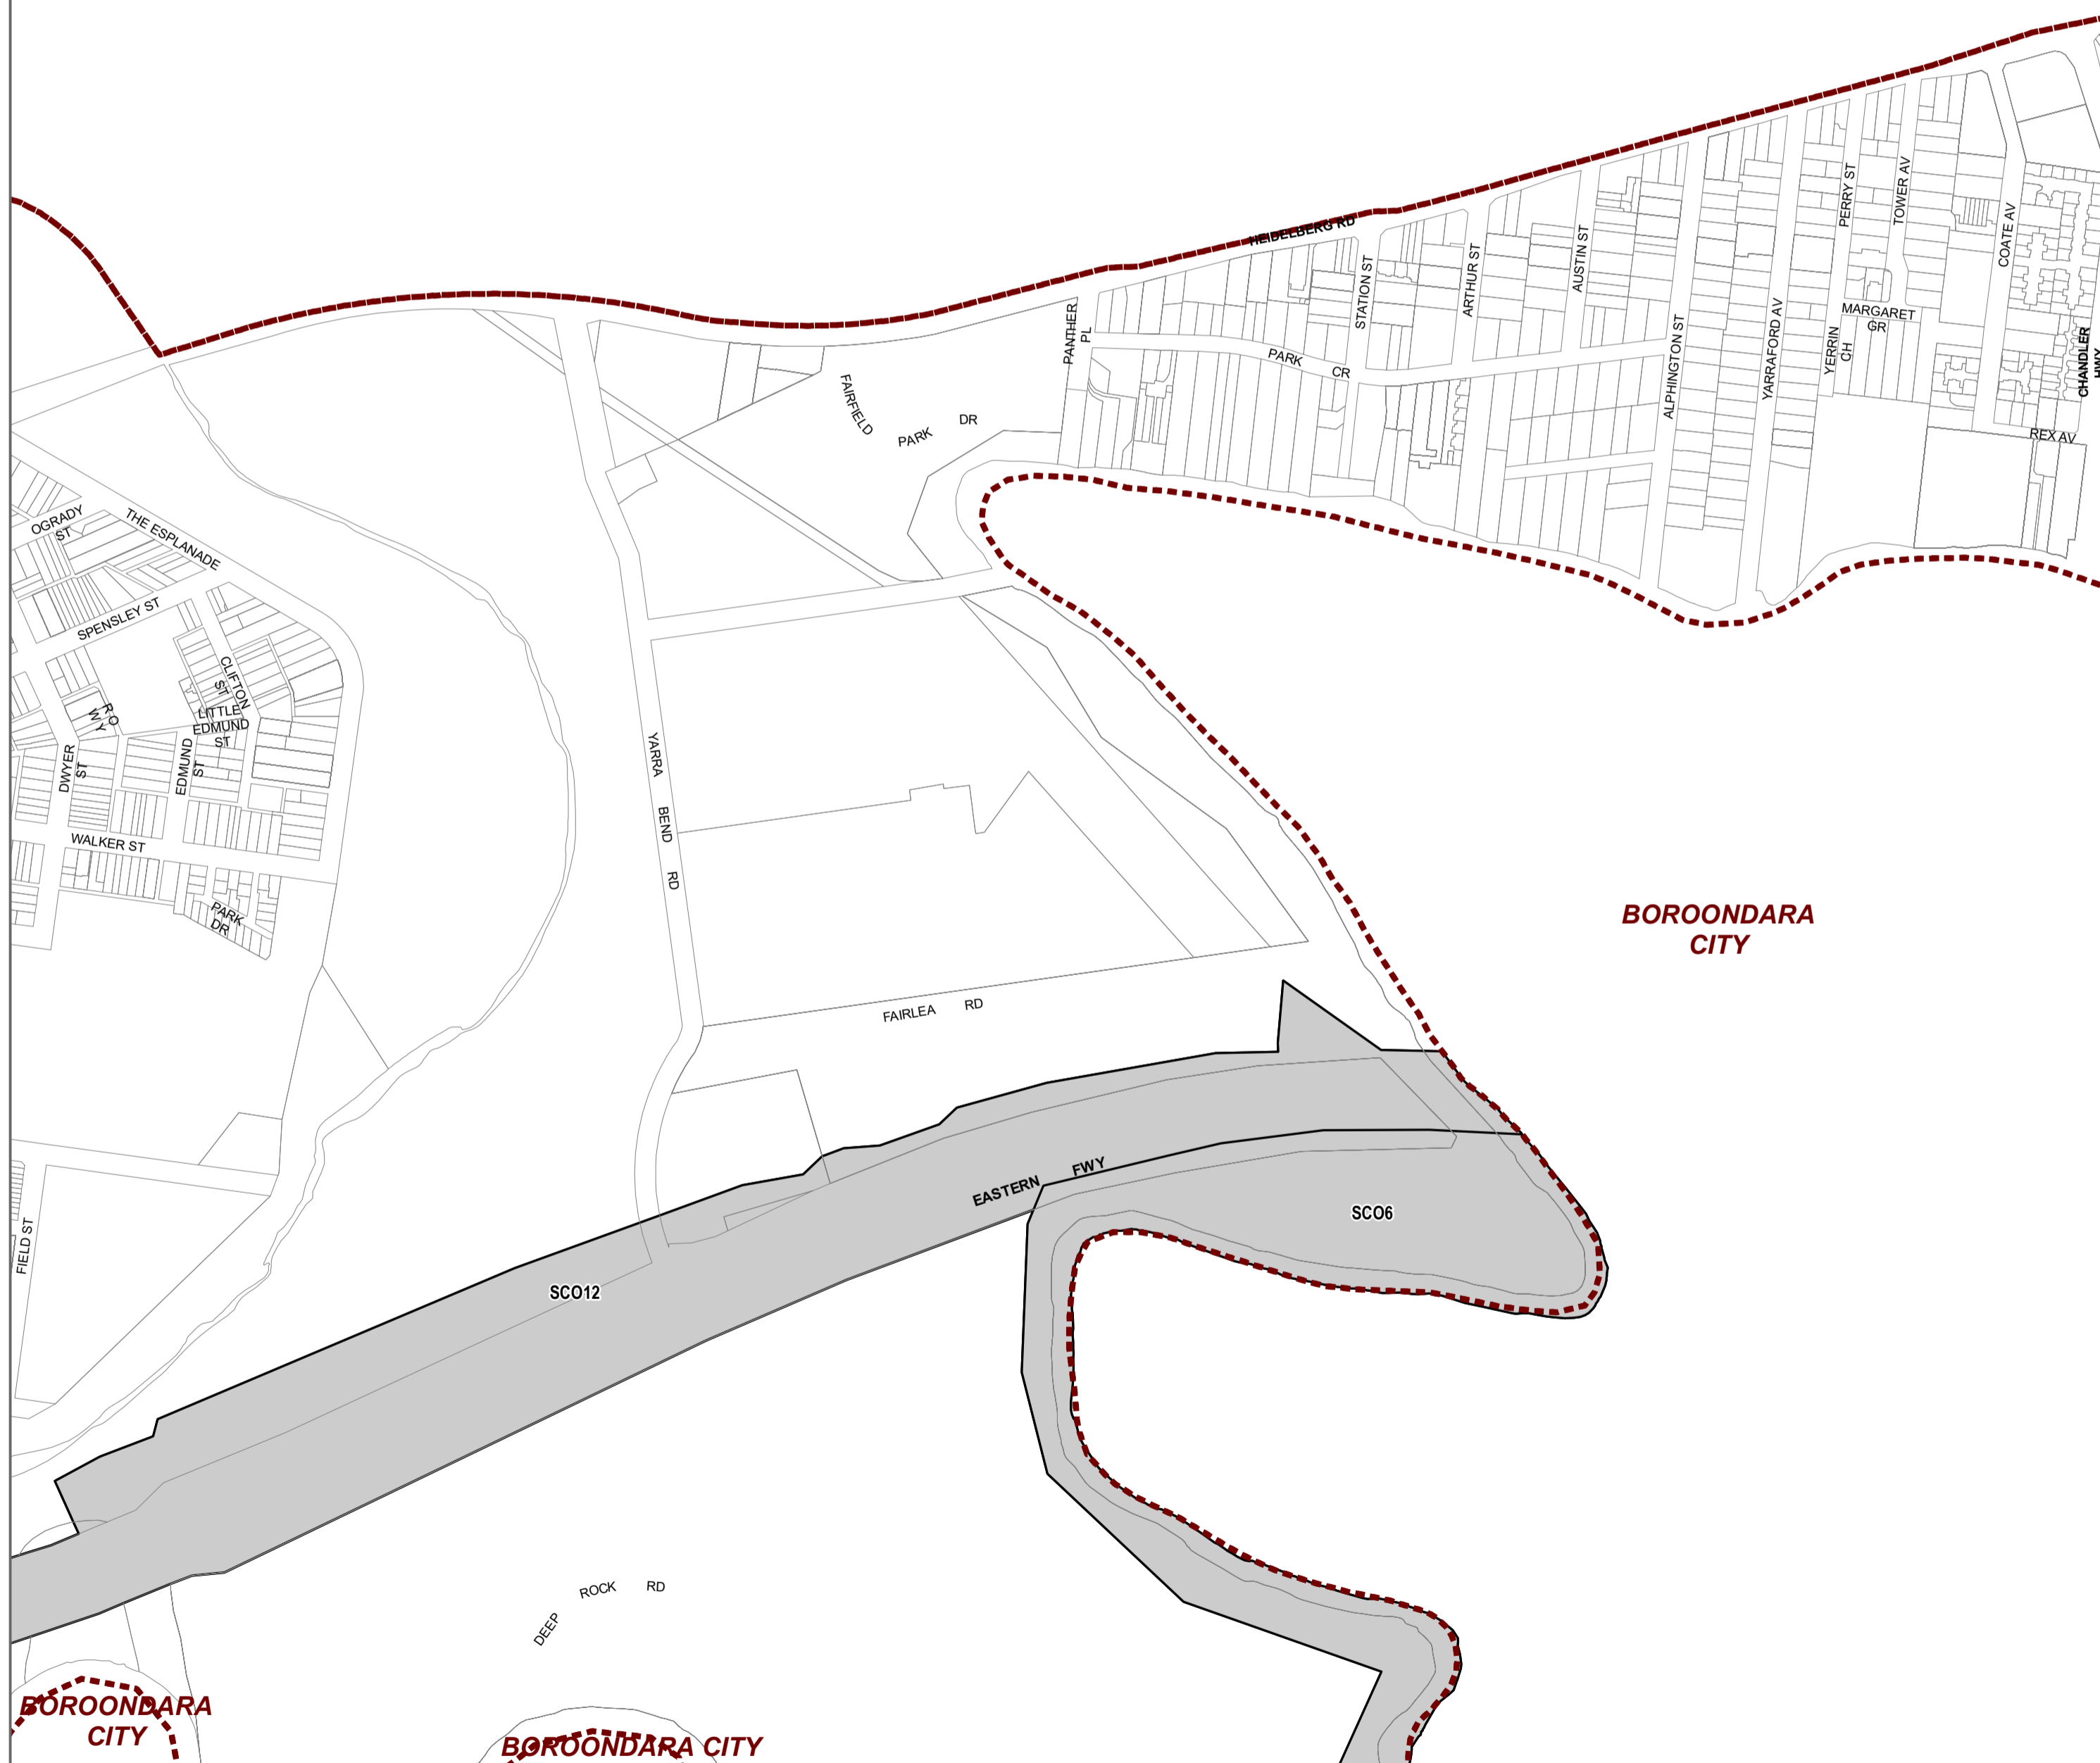

DAREBIN CITY

BOROONDARA CITY

- LEGEND**
- SCO12 - Specific Controls Overlay - Schedule 12
 - SCO6 - Specific Controls Overlay - Schedule 6

Municipal Boundary

Disclaimer
 This publication may be of assistance to you but the State of Victoria and its employees do not guarantee that the publication is without flaw of any kind or is wholly appropriate for your particular purposes and therefore disclaims all liability for any error, loss or other consequence which may arise from you relying on any information in this publication.

© The State of Victoria Department of Environment, Land, Water and Planning 2020

Planning Group
AMENDMENT C265yara
 Printed: 15/04/2020

Environment,
Land, Water
and Planning

INDEX TO ADJOINING SCHEME MAPS