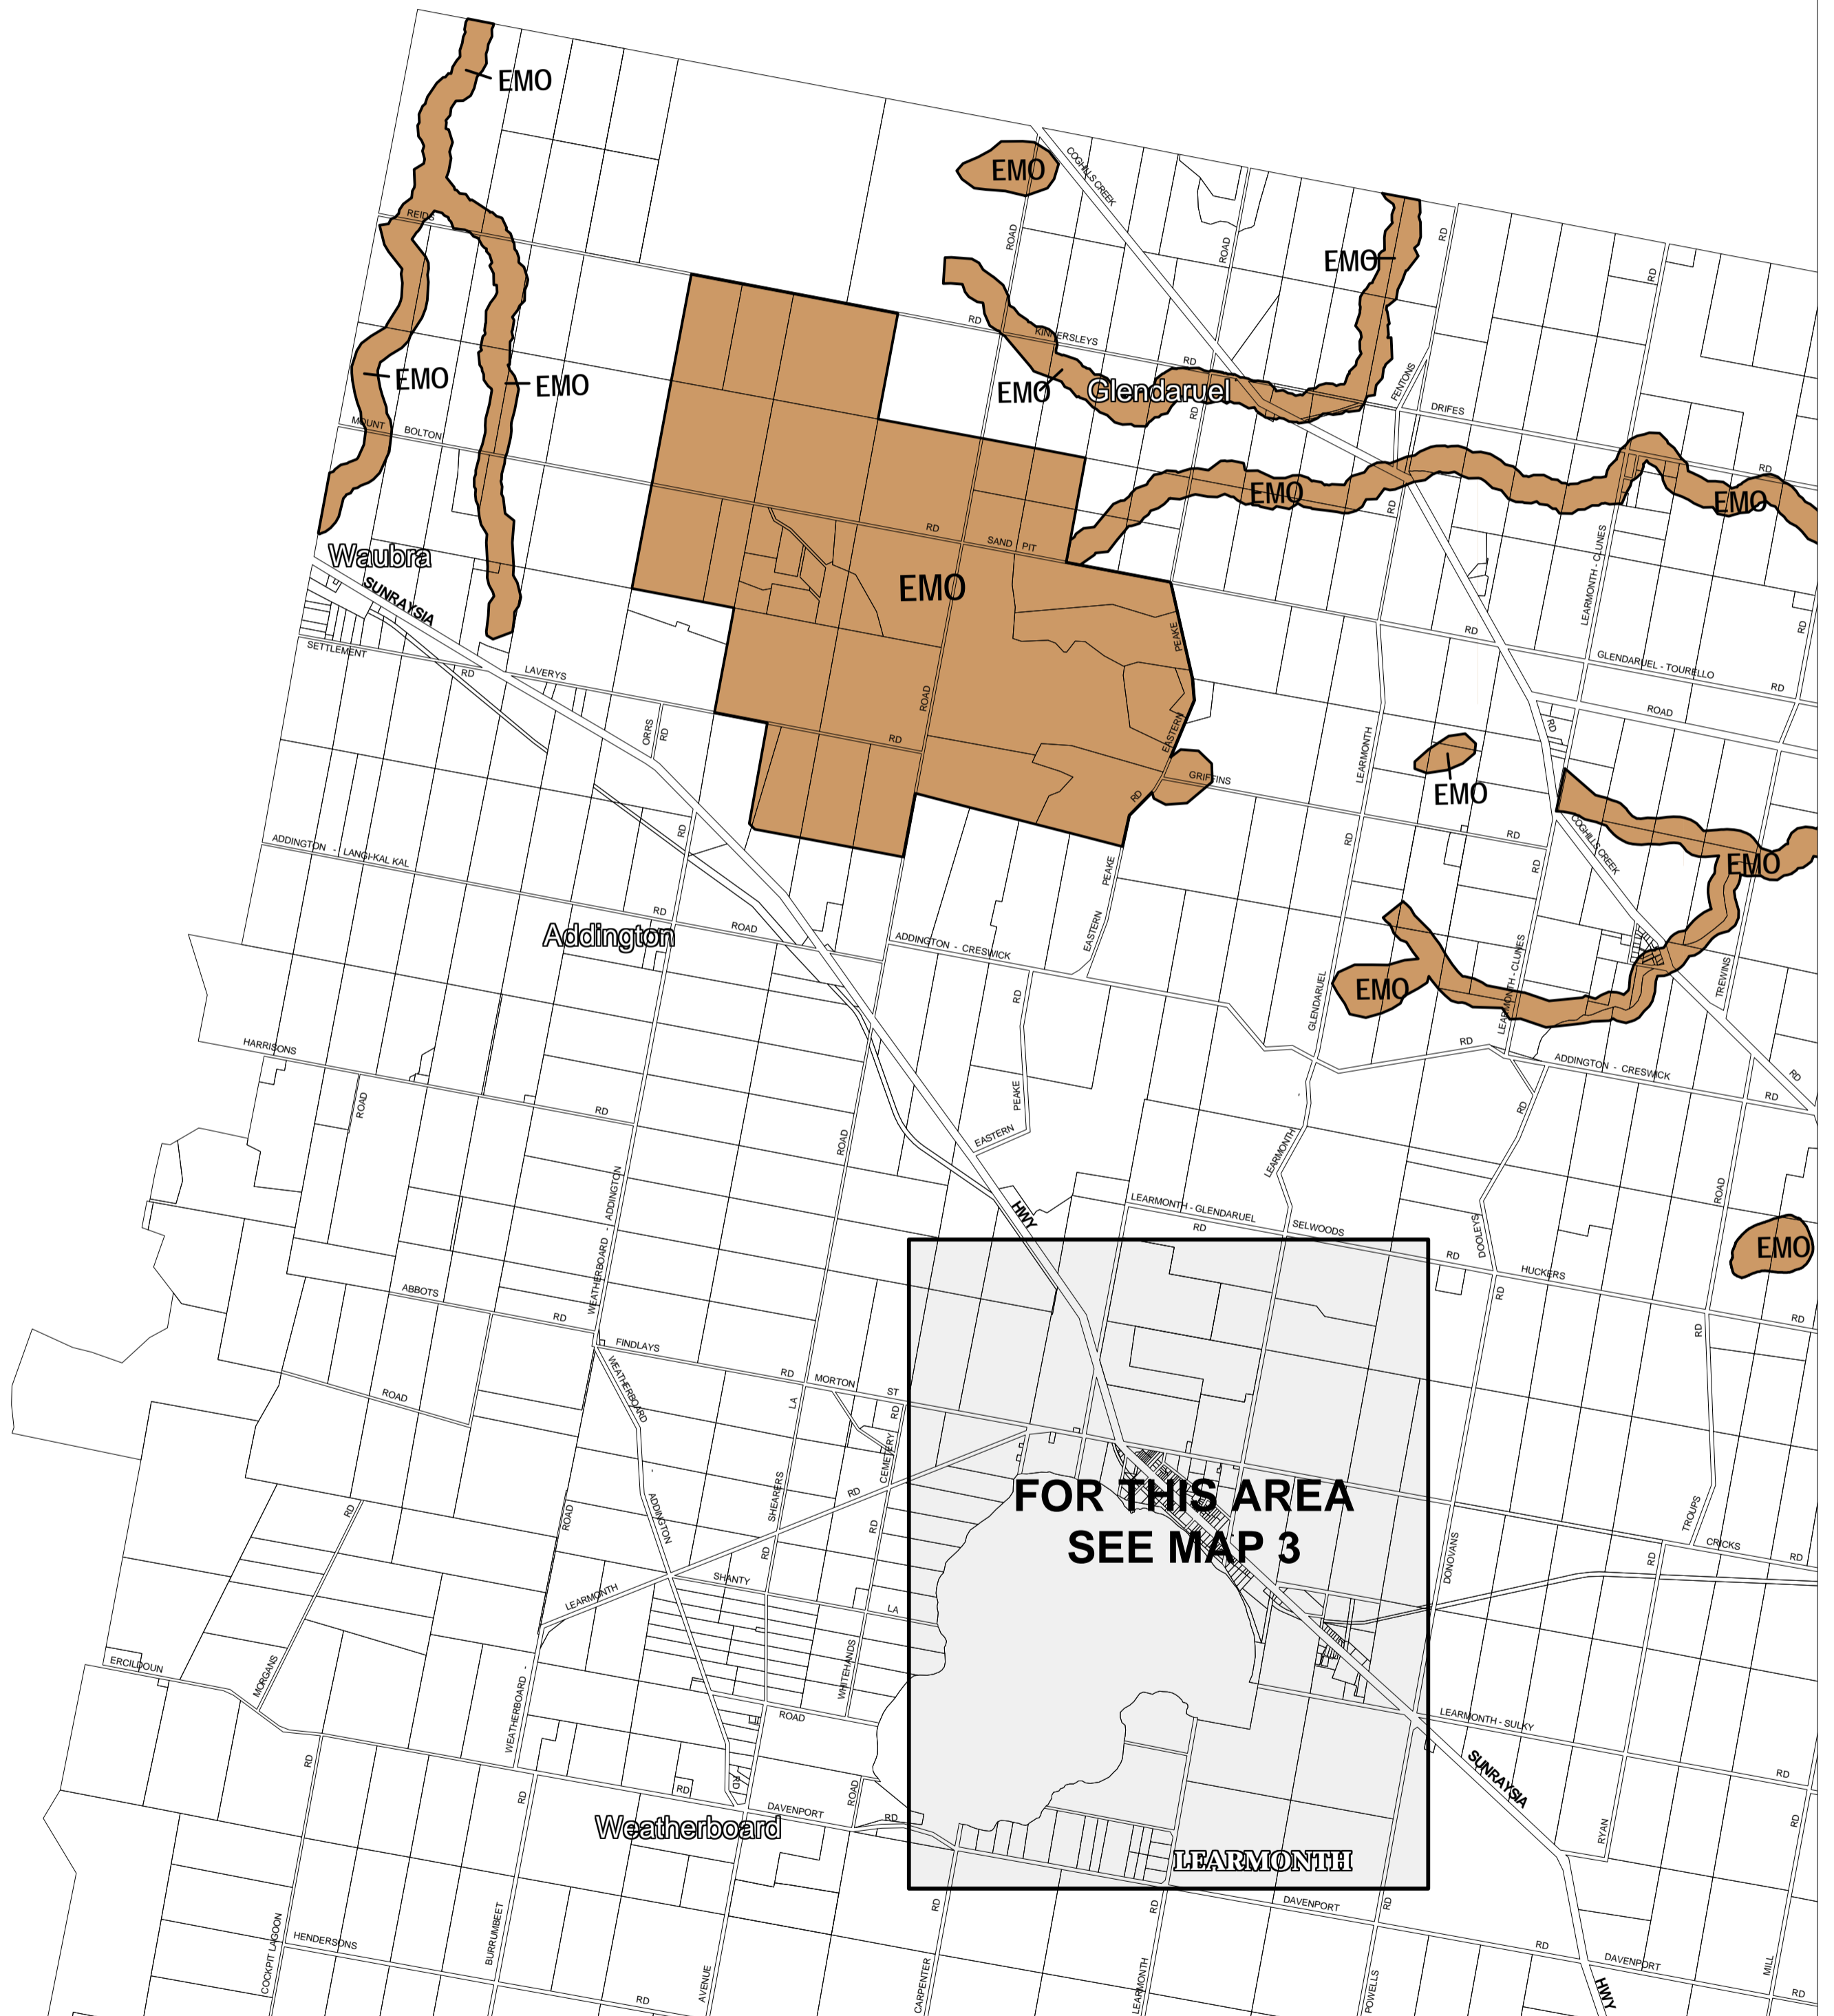

BALLARAT PLANNING SCHEME - LOCAL PROVISION

Overlays
EMO Erosion Management Overlay

AUSTRALIAN MAP GRID ZONE 54

INDEX TO ADJOINING METRIC SERIES MAP

Printed: 28/6/2007