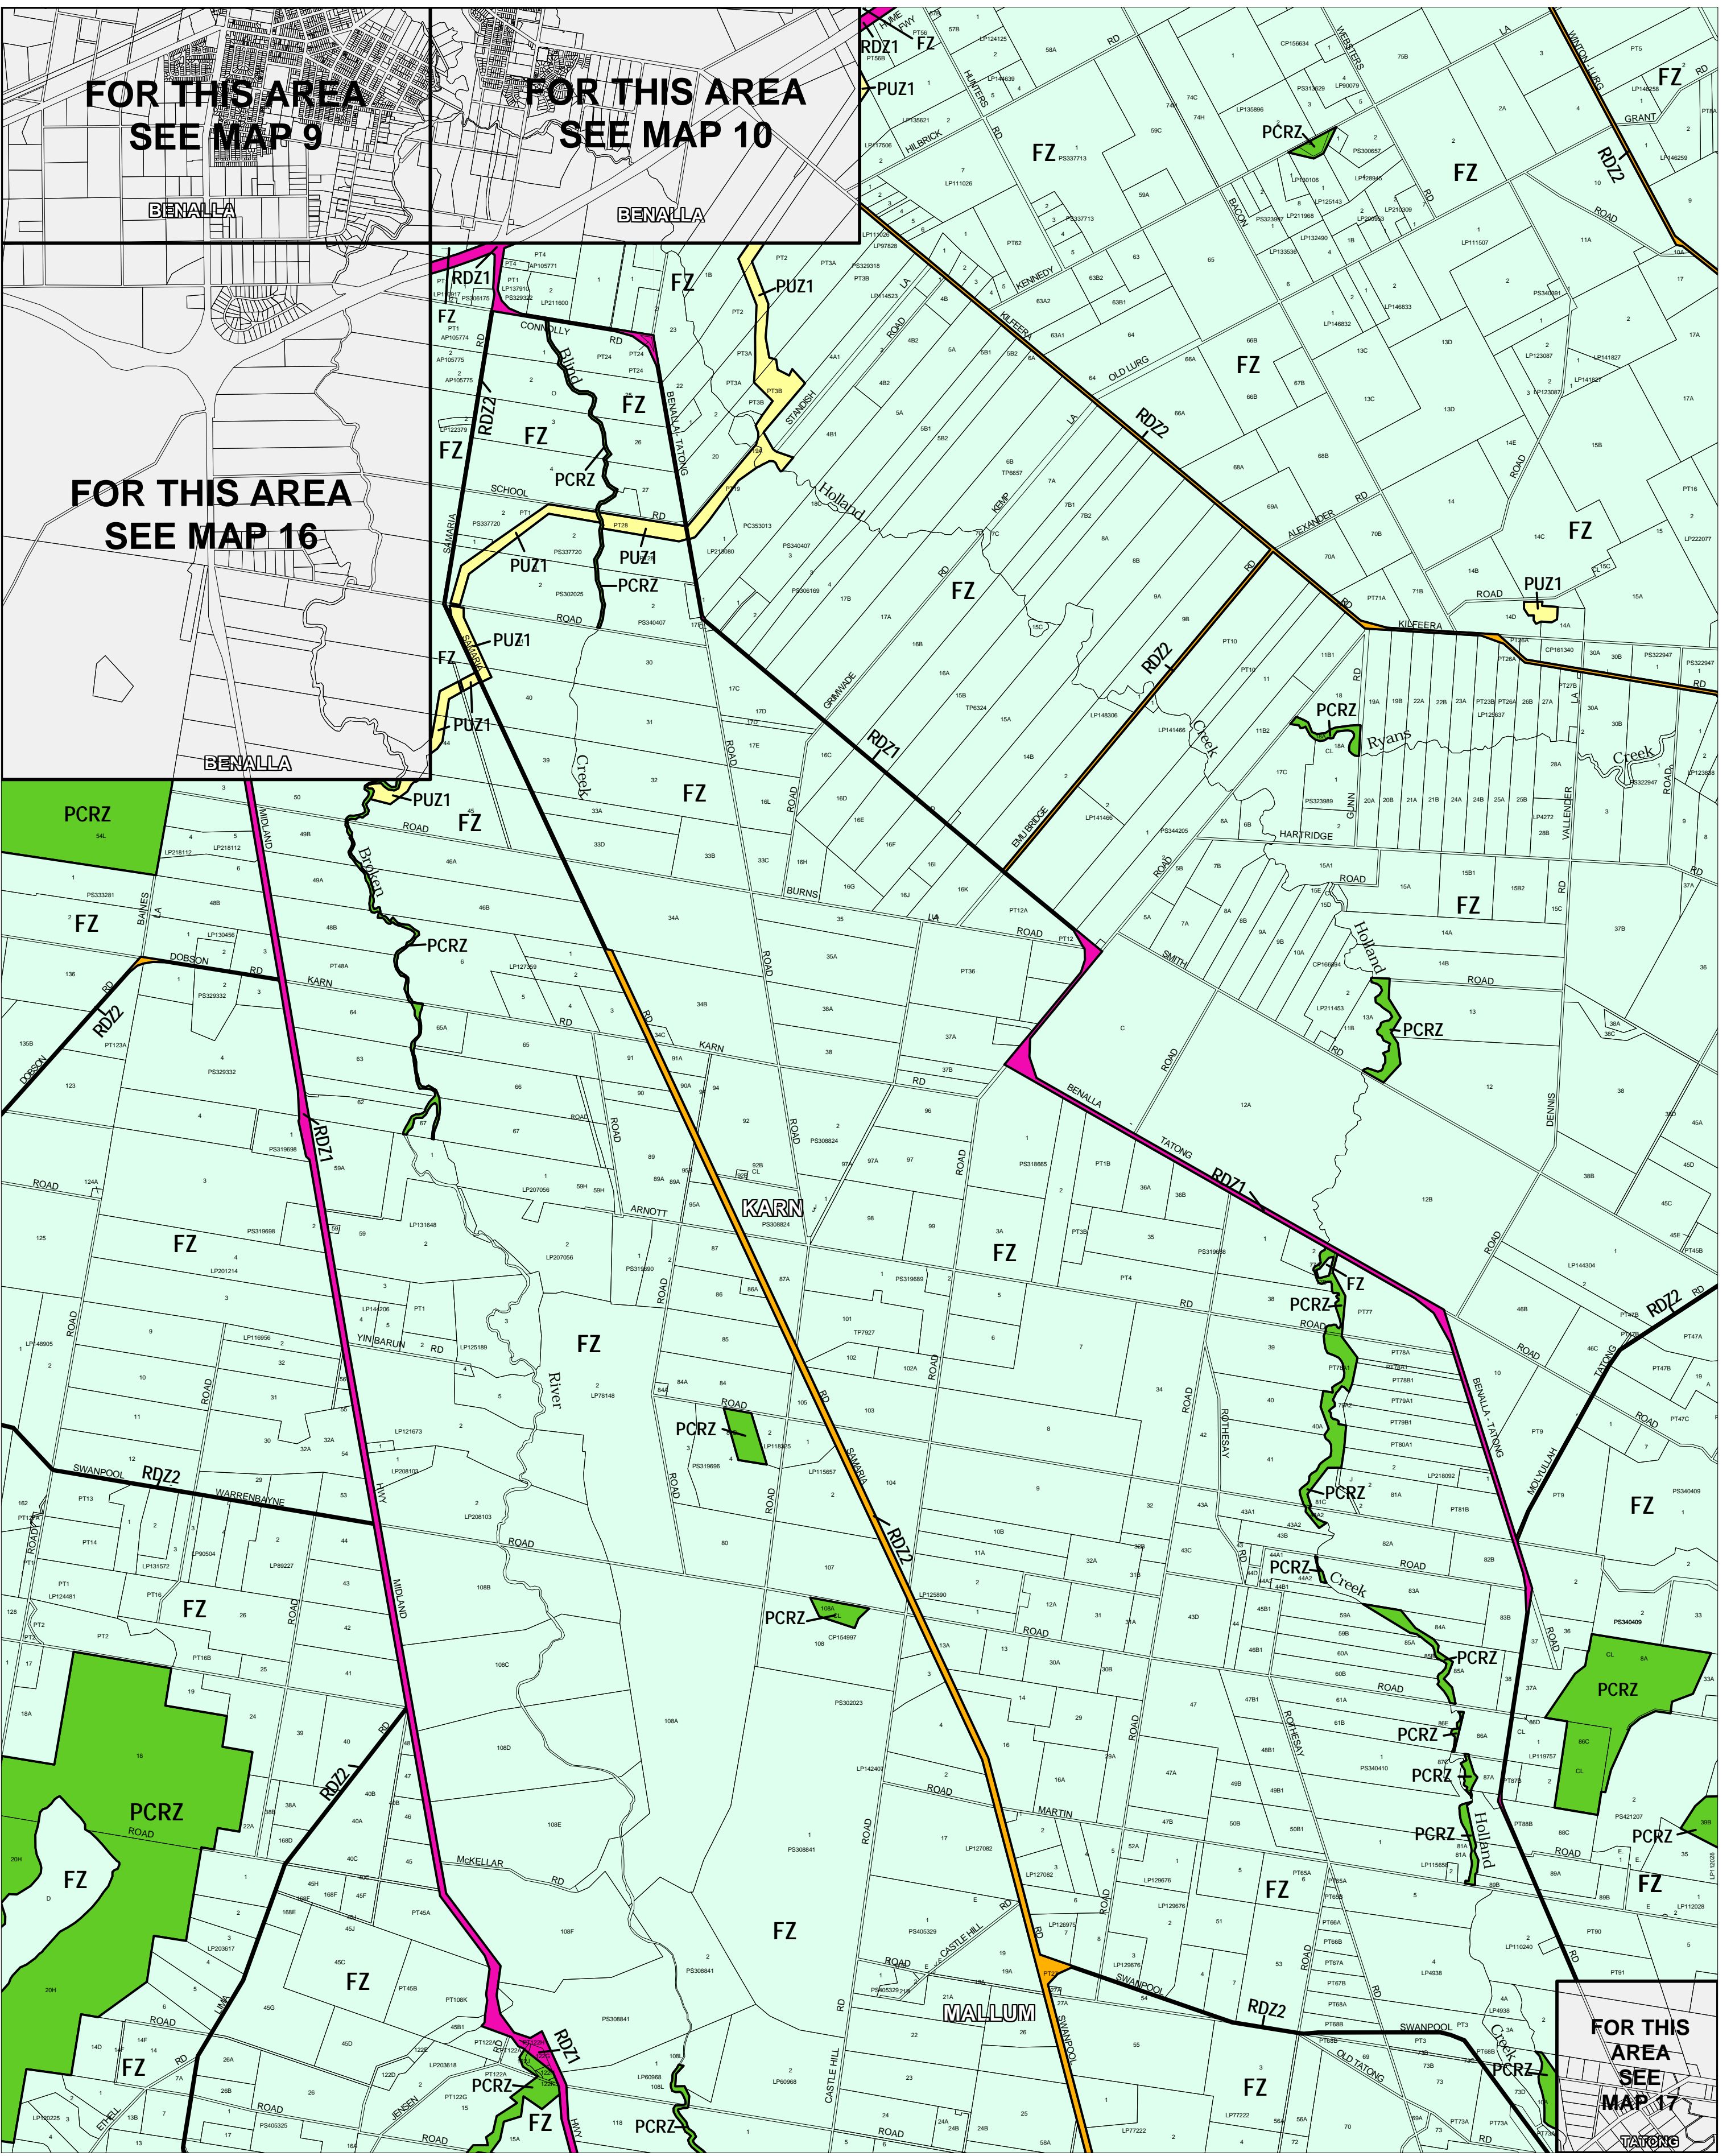

BENALLA PLANNING SCHEME - LOCAL PROVISION

Public Land	
	Public Conservation And Resource Zone
	Public Use Zone - Service And Utility
	Road Zone - Category 1
	Road Zone - Category 2
	Farming Zone

Printed: 19/9/2008

AMENDMENT C24