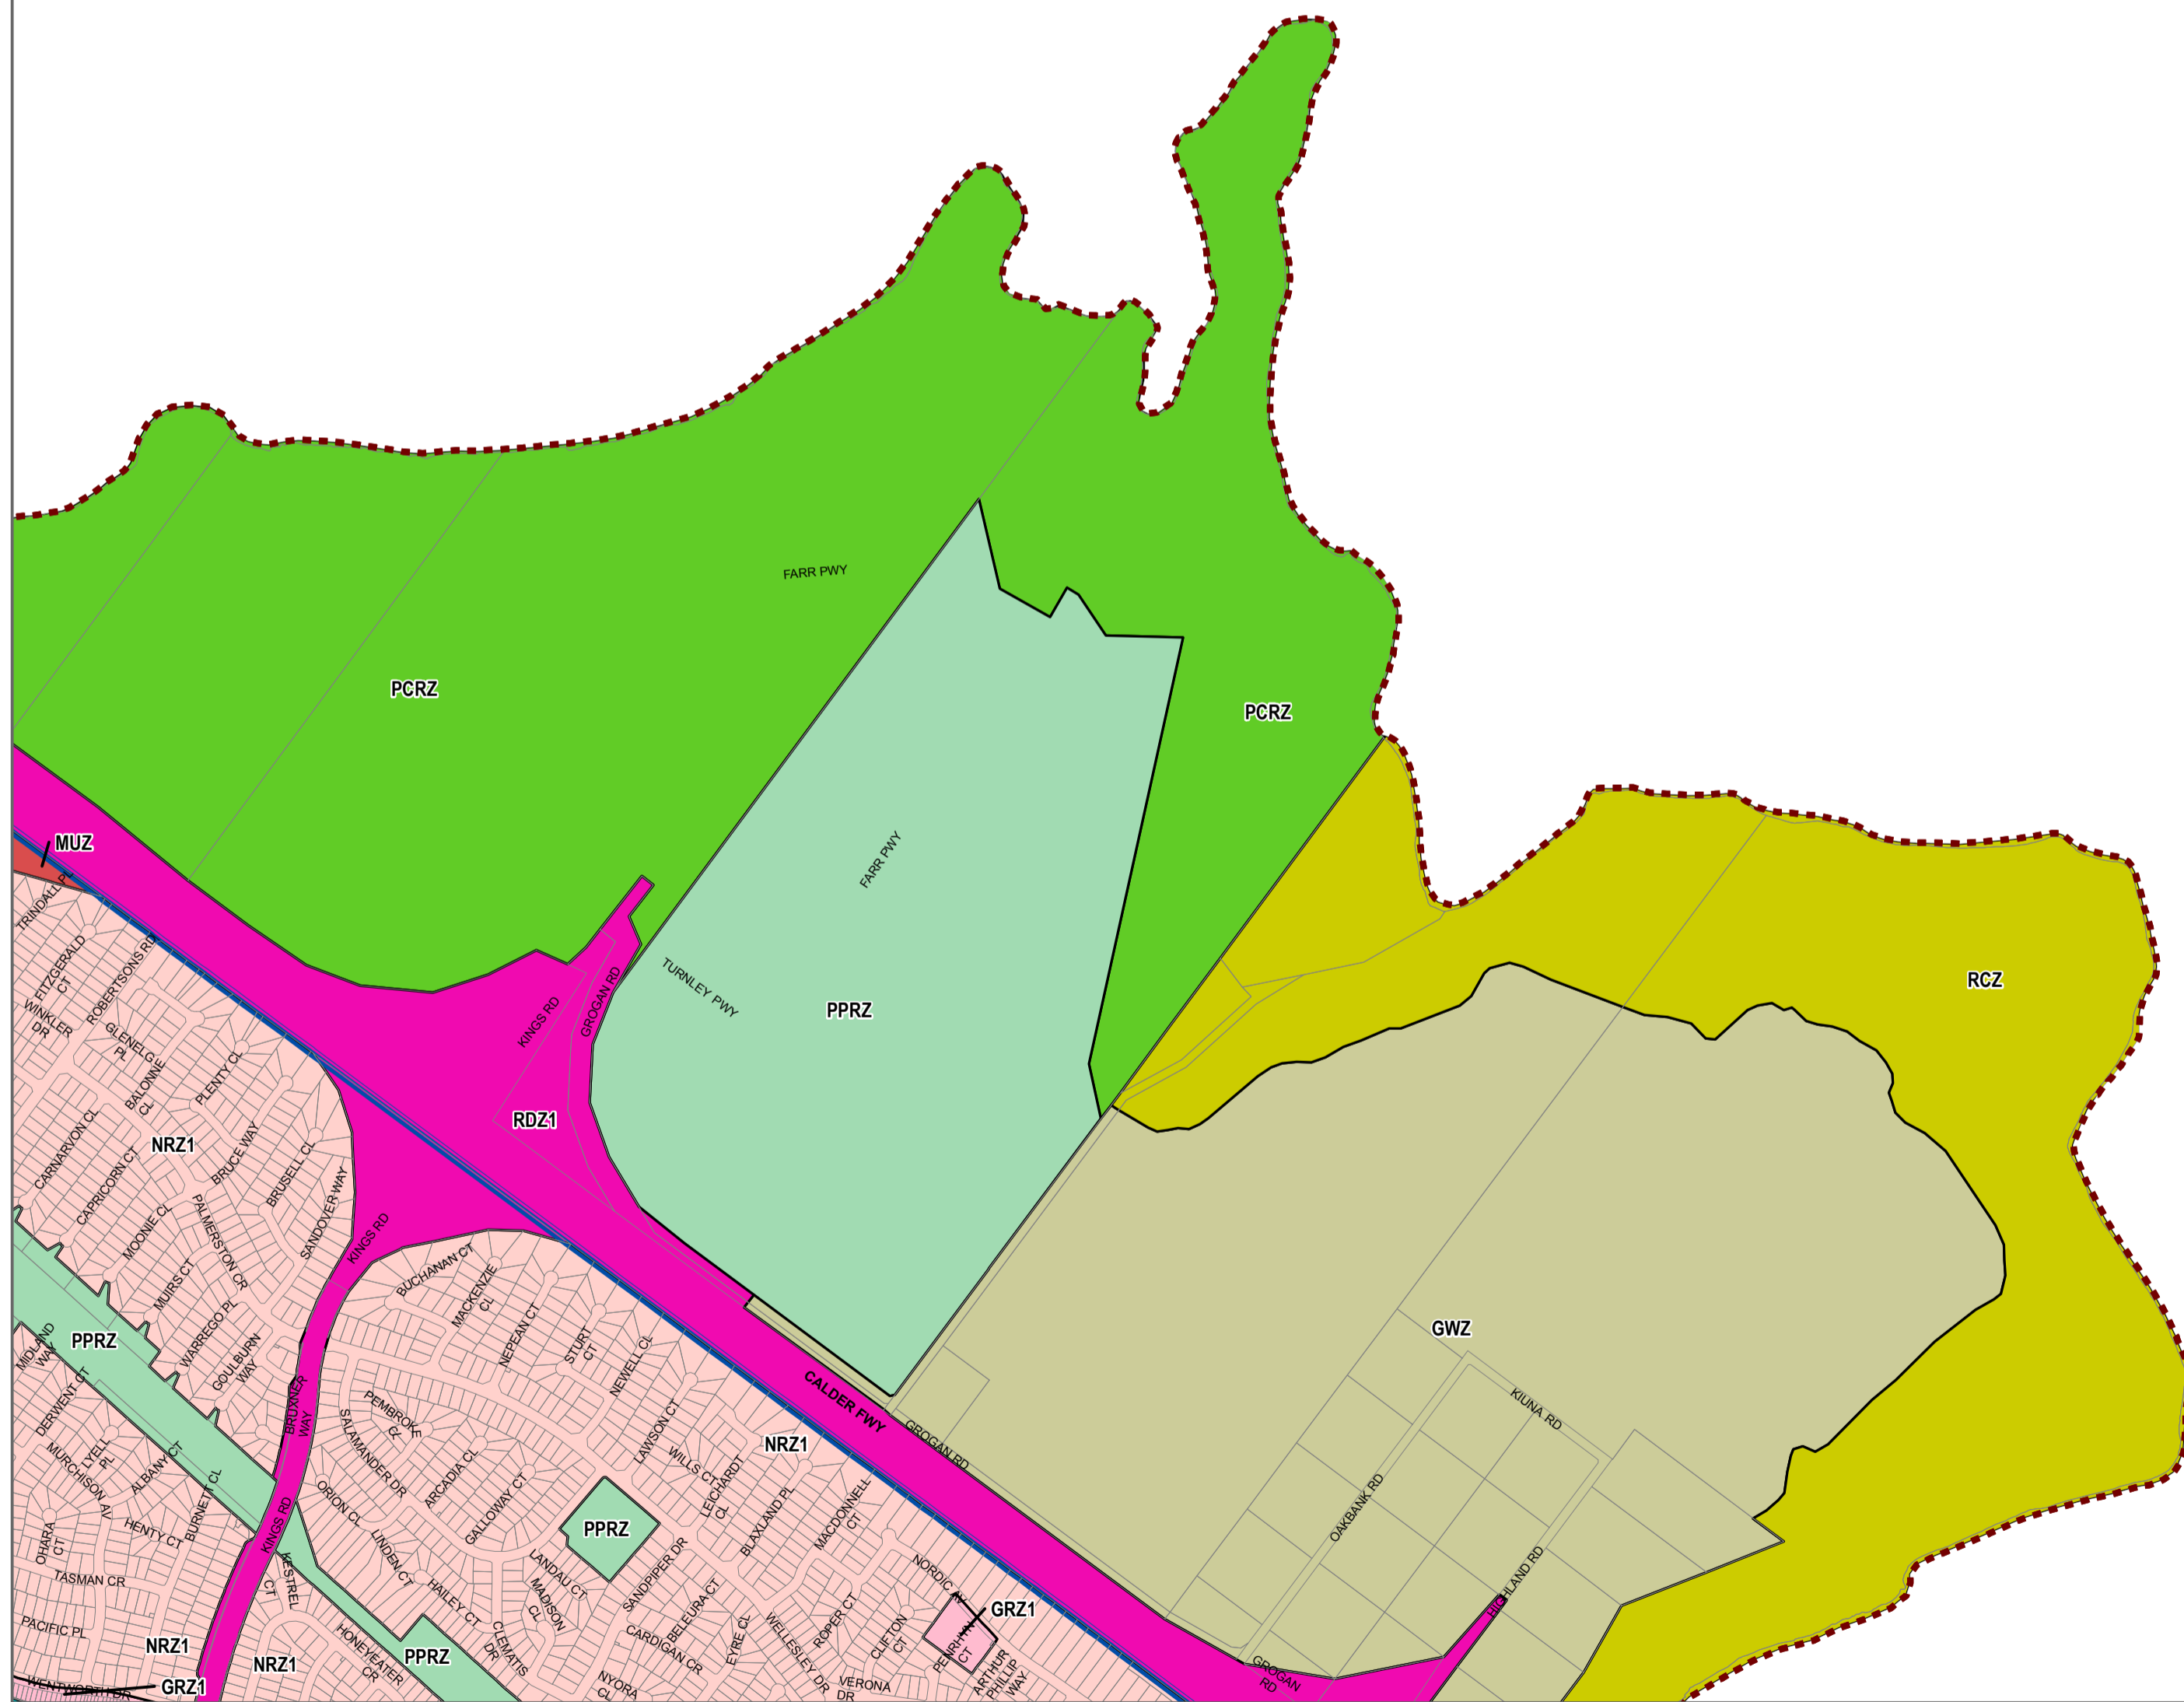

HUME CITY

LEGEND

	CDZ - Comprehensive Development Zone		PCRZ - Public Conservation and Resource Zone
	GRZ - General Residential Zone		PPRZ - Public Park and Recreation Zone
	GWZ - Green Wedge Zone		RCZ - Rural Conservation Zone
	MUZ - Mixed Use Zone		RDZ1 - Road Zone - Category 1
	NRZ - Neighbourhood Residential Zone		

© The State of Victoria Department of Environment, Land, Water and Planning 2018

Australian Map Grid Zone 55

Planning Group

AMENDMENT C188 PART 1

Printed: 26/11/2018

Environment,
Land, Water
and Planning

INDEX TO ADJOINING SCHEME MAPS