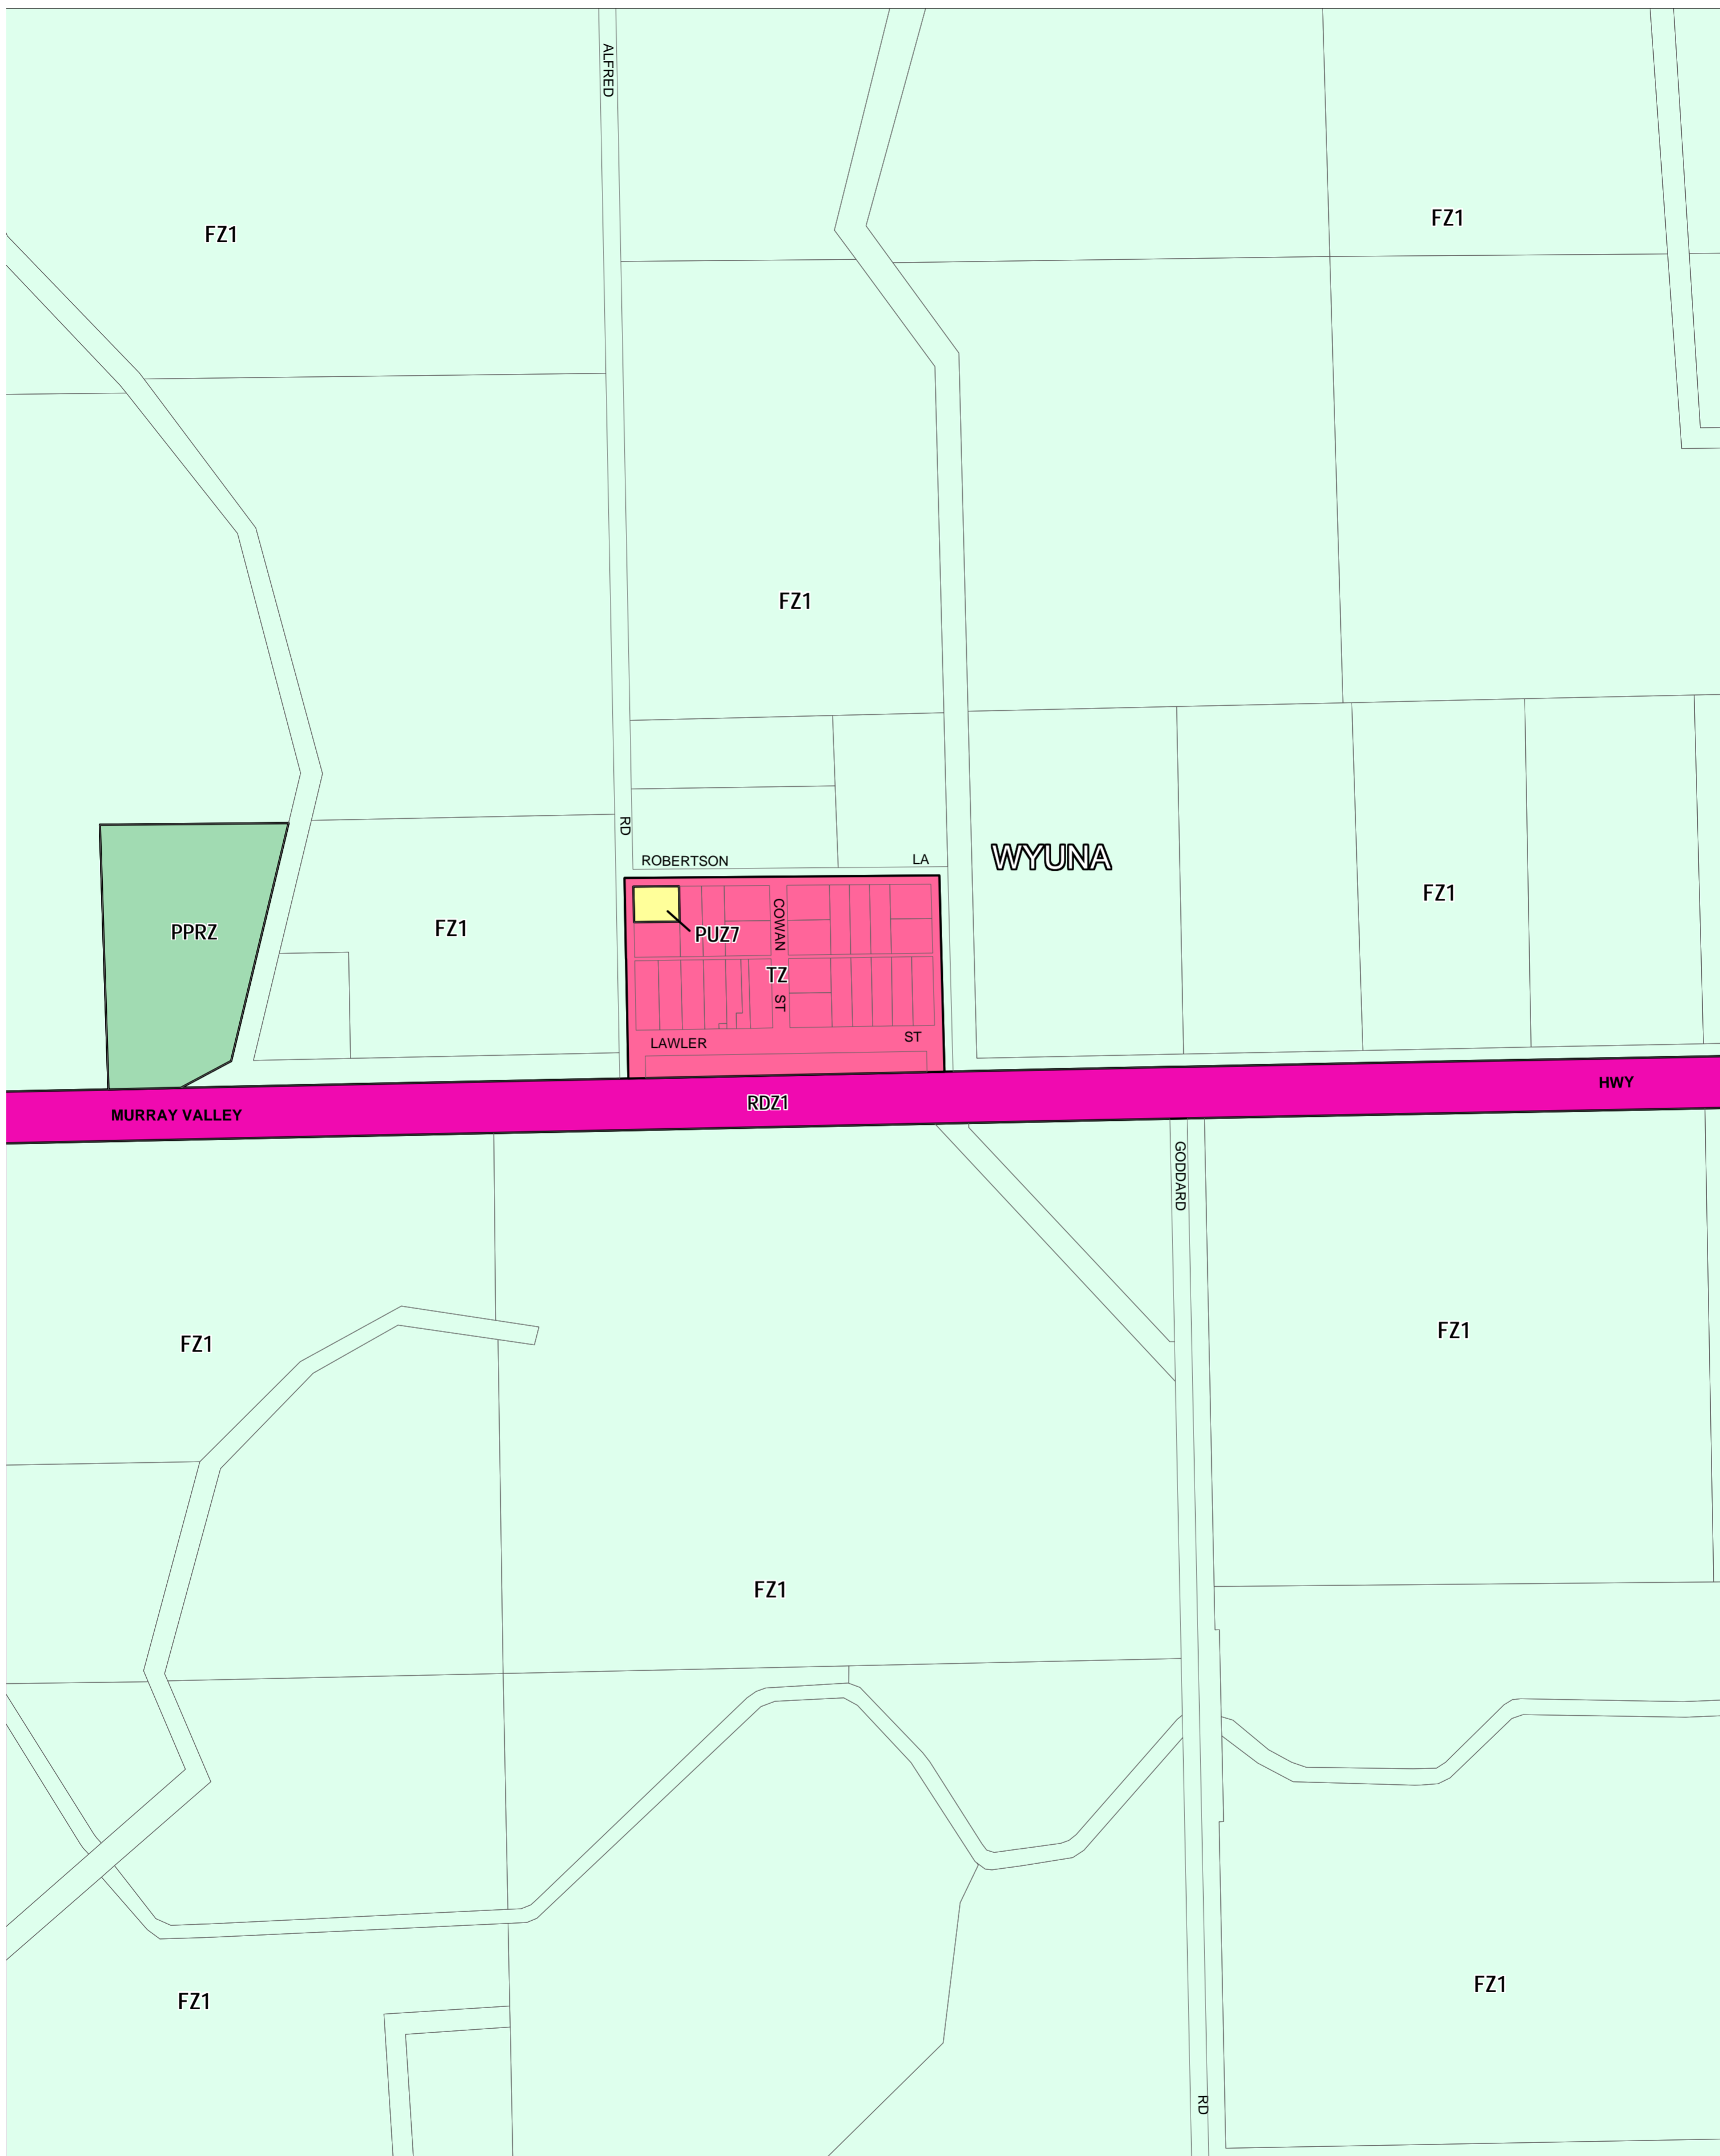

CAMPASPE PLANNING SCHEME - LOCAL PROVISION

1. **Public Land**
2. PPRZ Public Park And Recreation Zone
   - PUZ7 Public Use Zone - Other Public Use
3. **Road Zone - Category 1**
4. RDZ1 Road Zone - Category 1
5. **Residential**
6. TZ Township Zone
7. **Rural**
8. FZ1 Farming Zone - Schedule 1

Printed: 13/9/2013

AMENDMENT C69