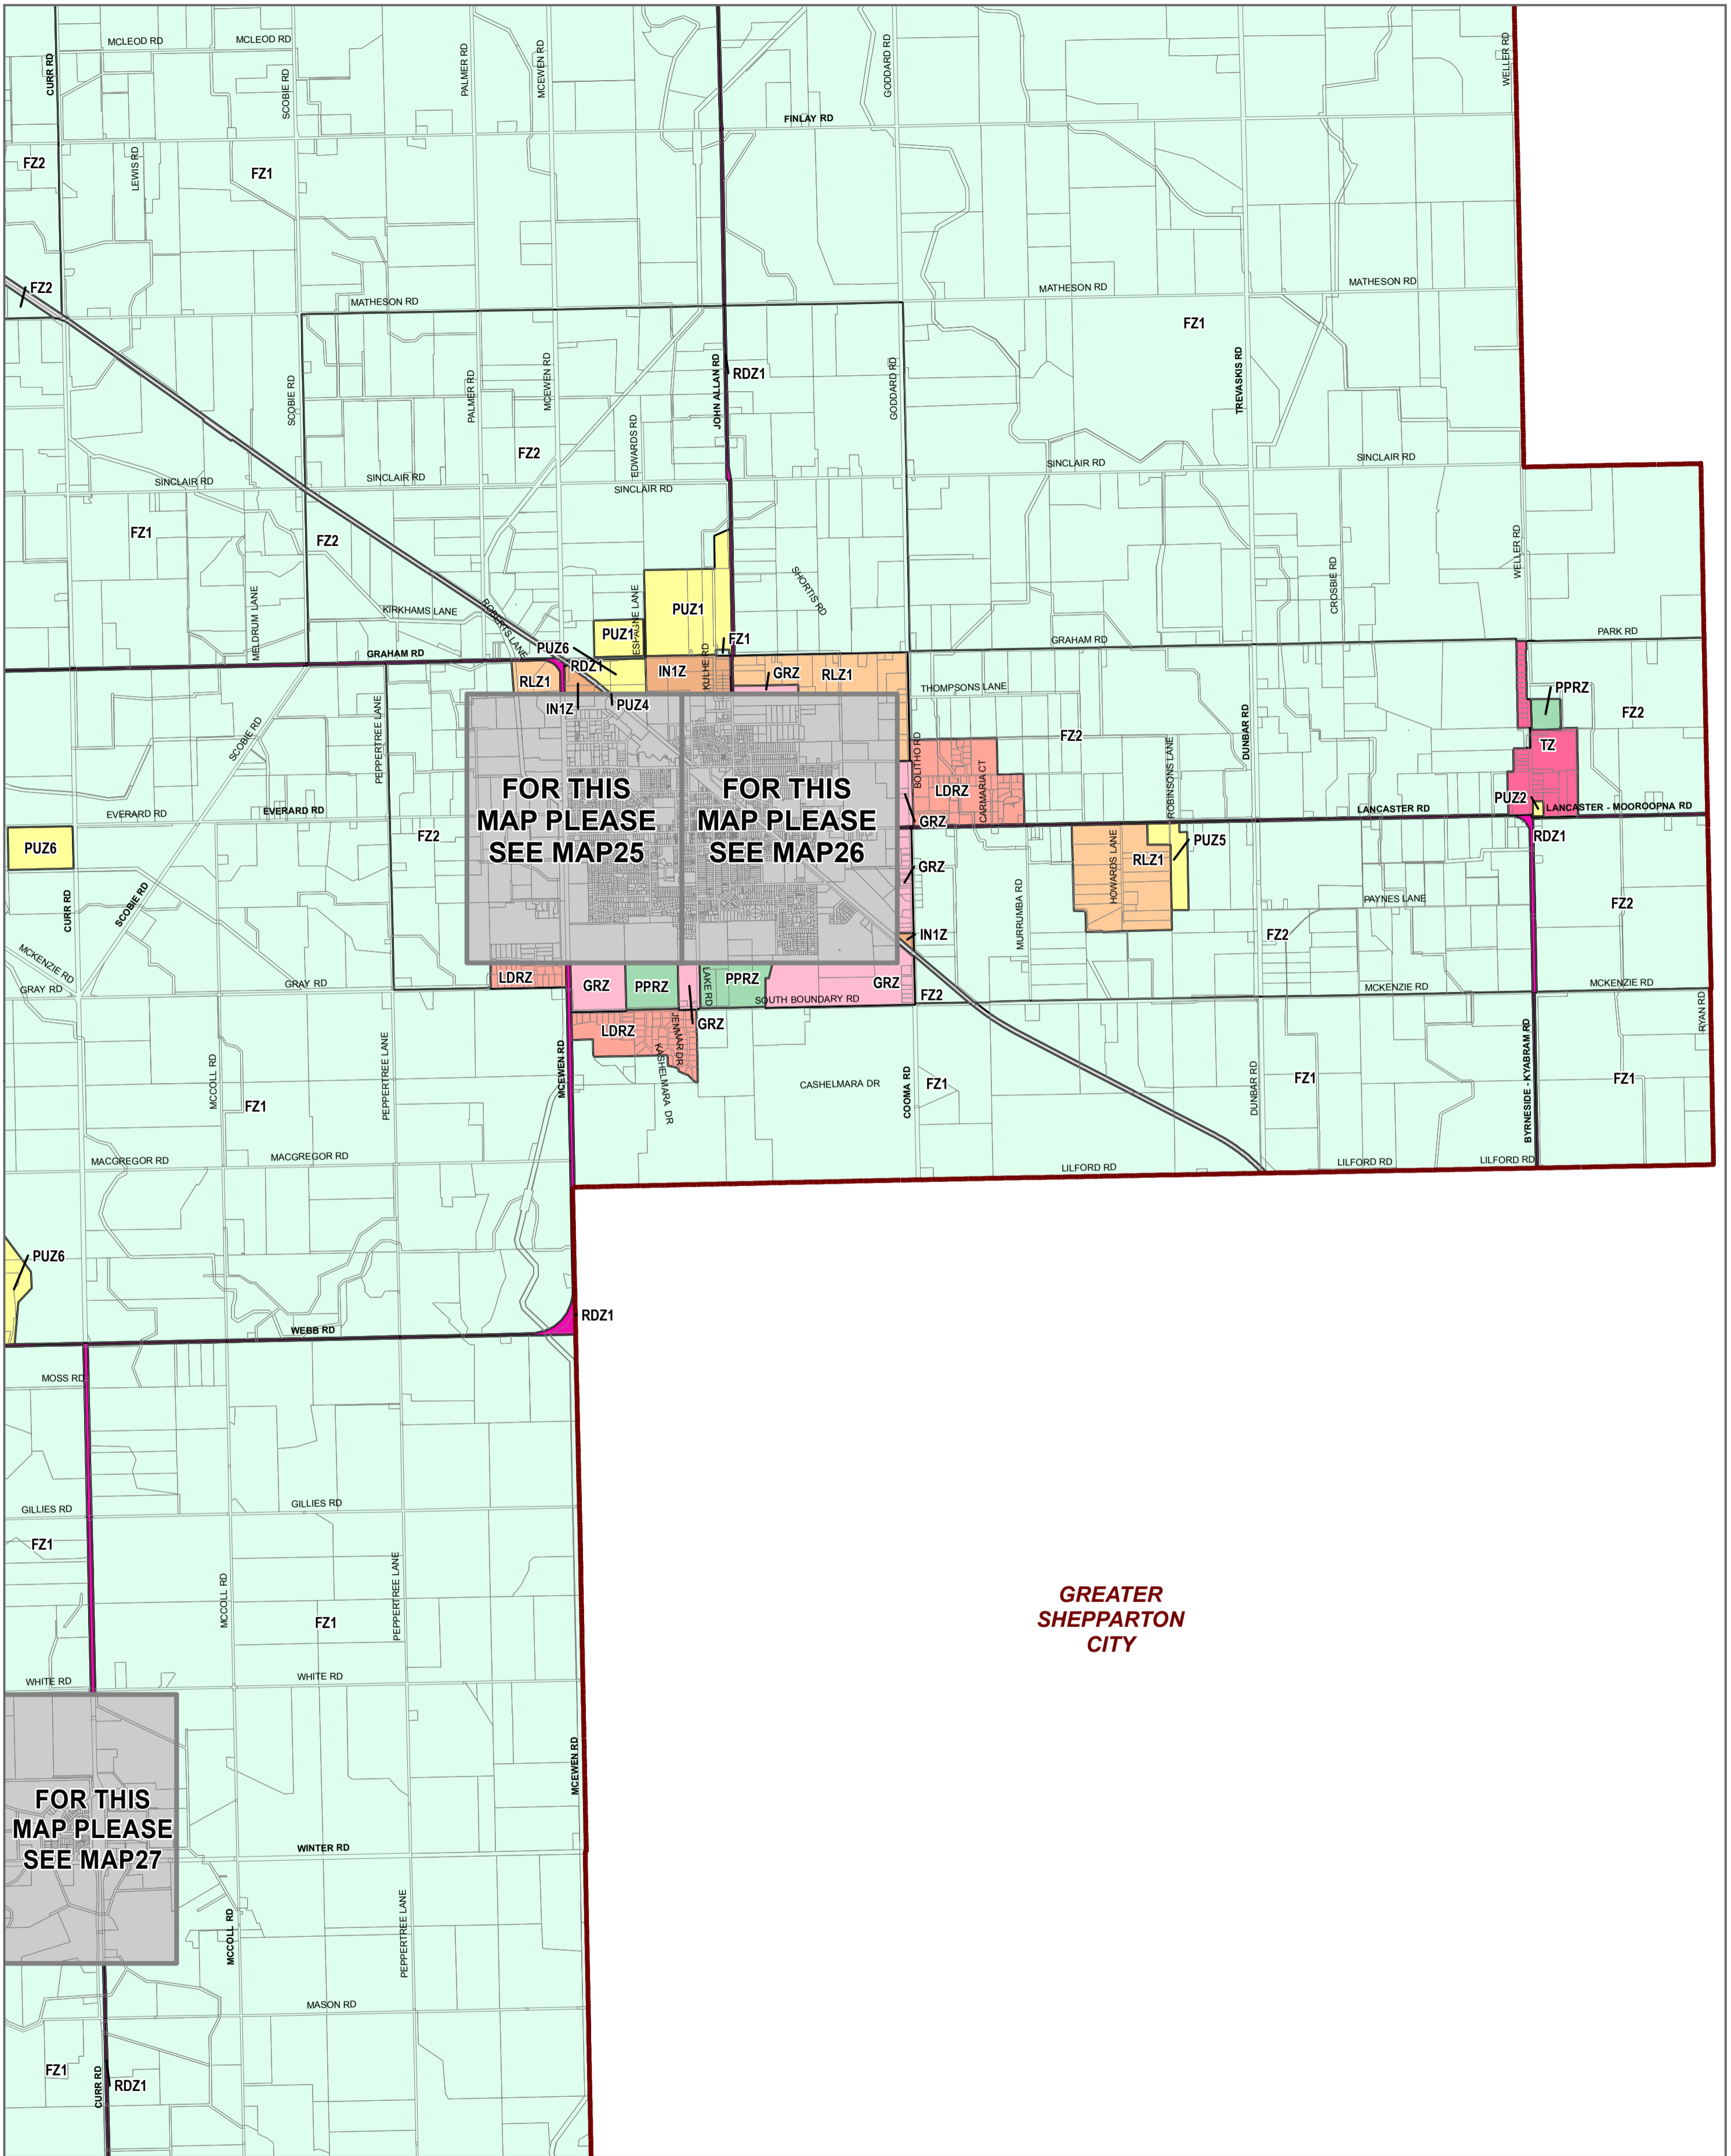

CAMPASPE PLANNING SCHEME - LOCAL PROVISION

Disclaimer
This publication may be of assistance to you but the State of Victoria and its employees do not guarantee that the publication is without flaw of any kind or is wholly appropriate for your particular purposes and therefore disclaims all liability for any error, loss or other consequence which may arise from you relying on any information in this publication.

© The State of Victoria Department of Environment, Land, Water and Planning 2018

0 1,750 3,500
Meters
Australian Map Grid Zone 55

NORTH

Planning Group
AMENDMENT C110
Printed: 30/11/2018