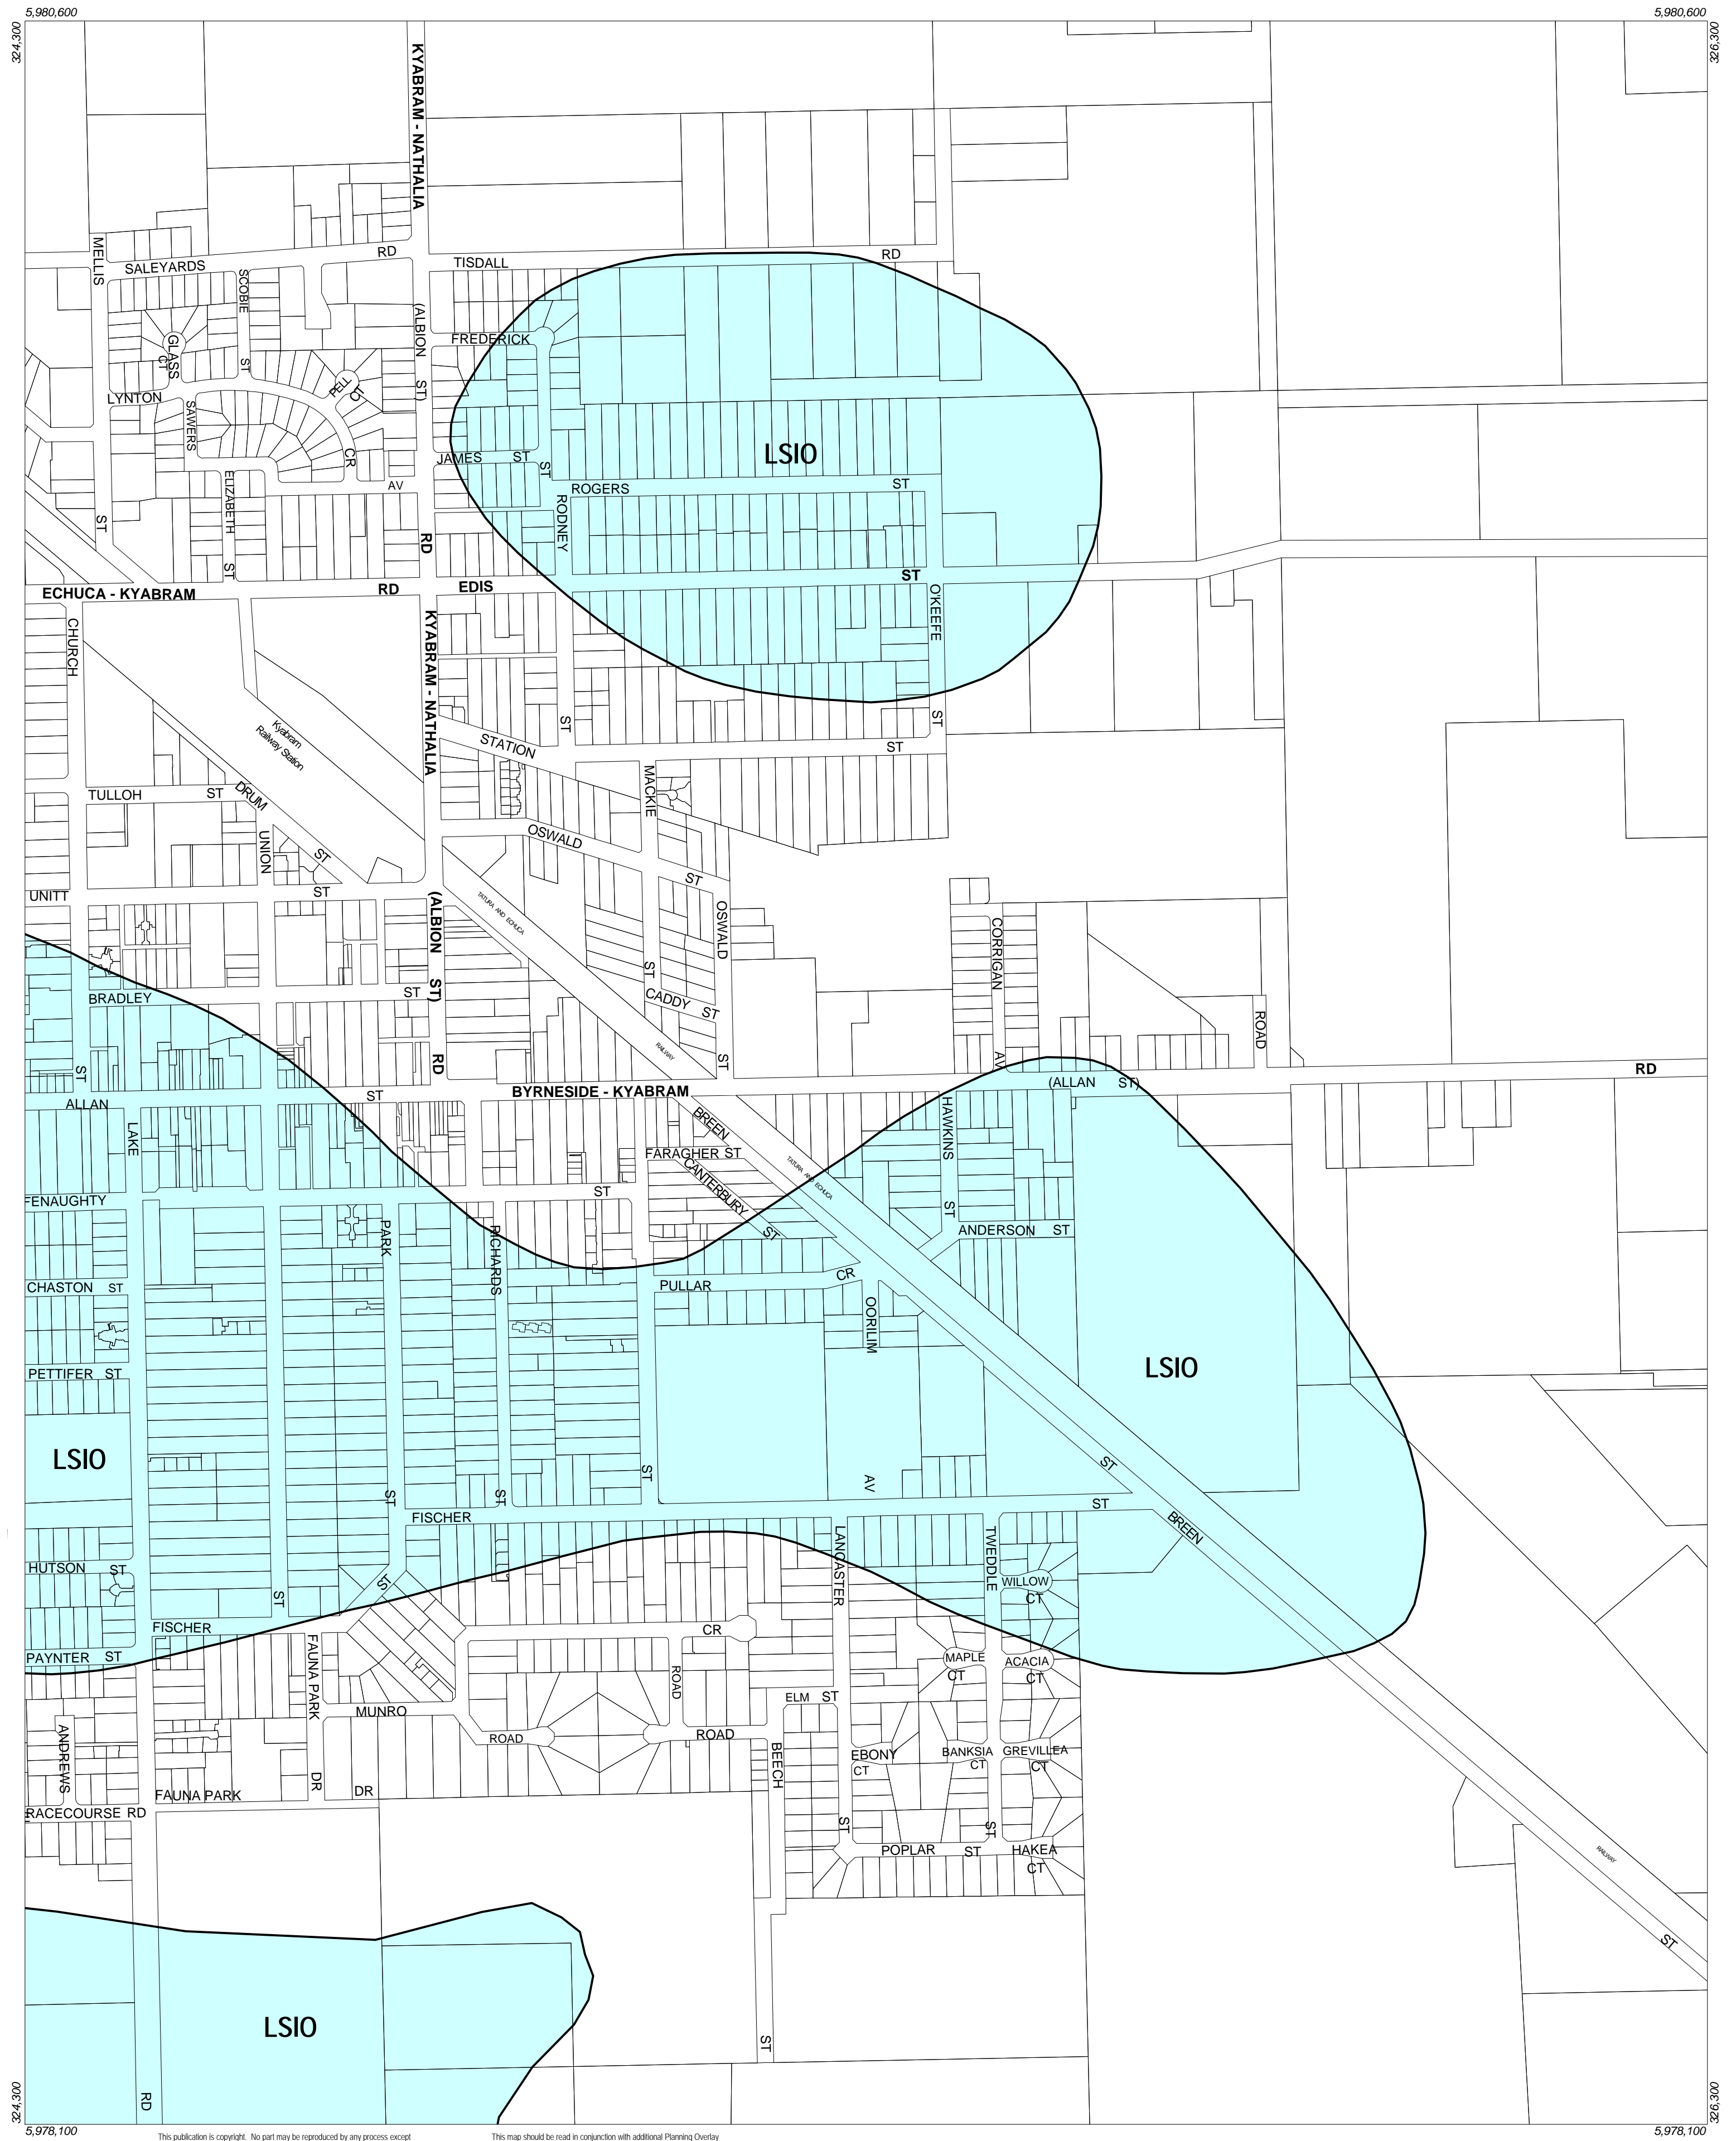

CAMPASPE PLANNING SCHEME - LOCAL PROVISION

Overlays

LSIO Land Subject To Inundation Overlay

Amendment C14 Pt.1
Printed: 3/1/2003