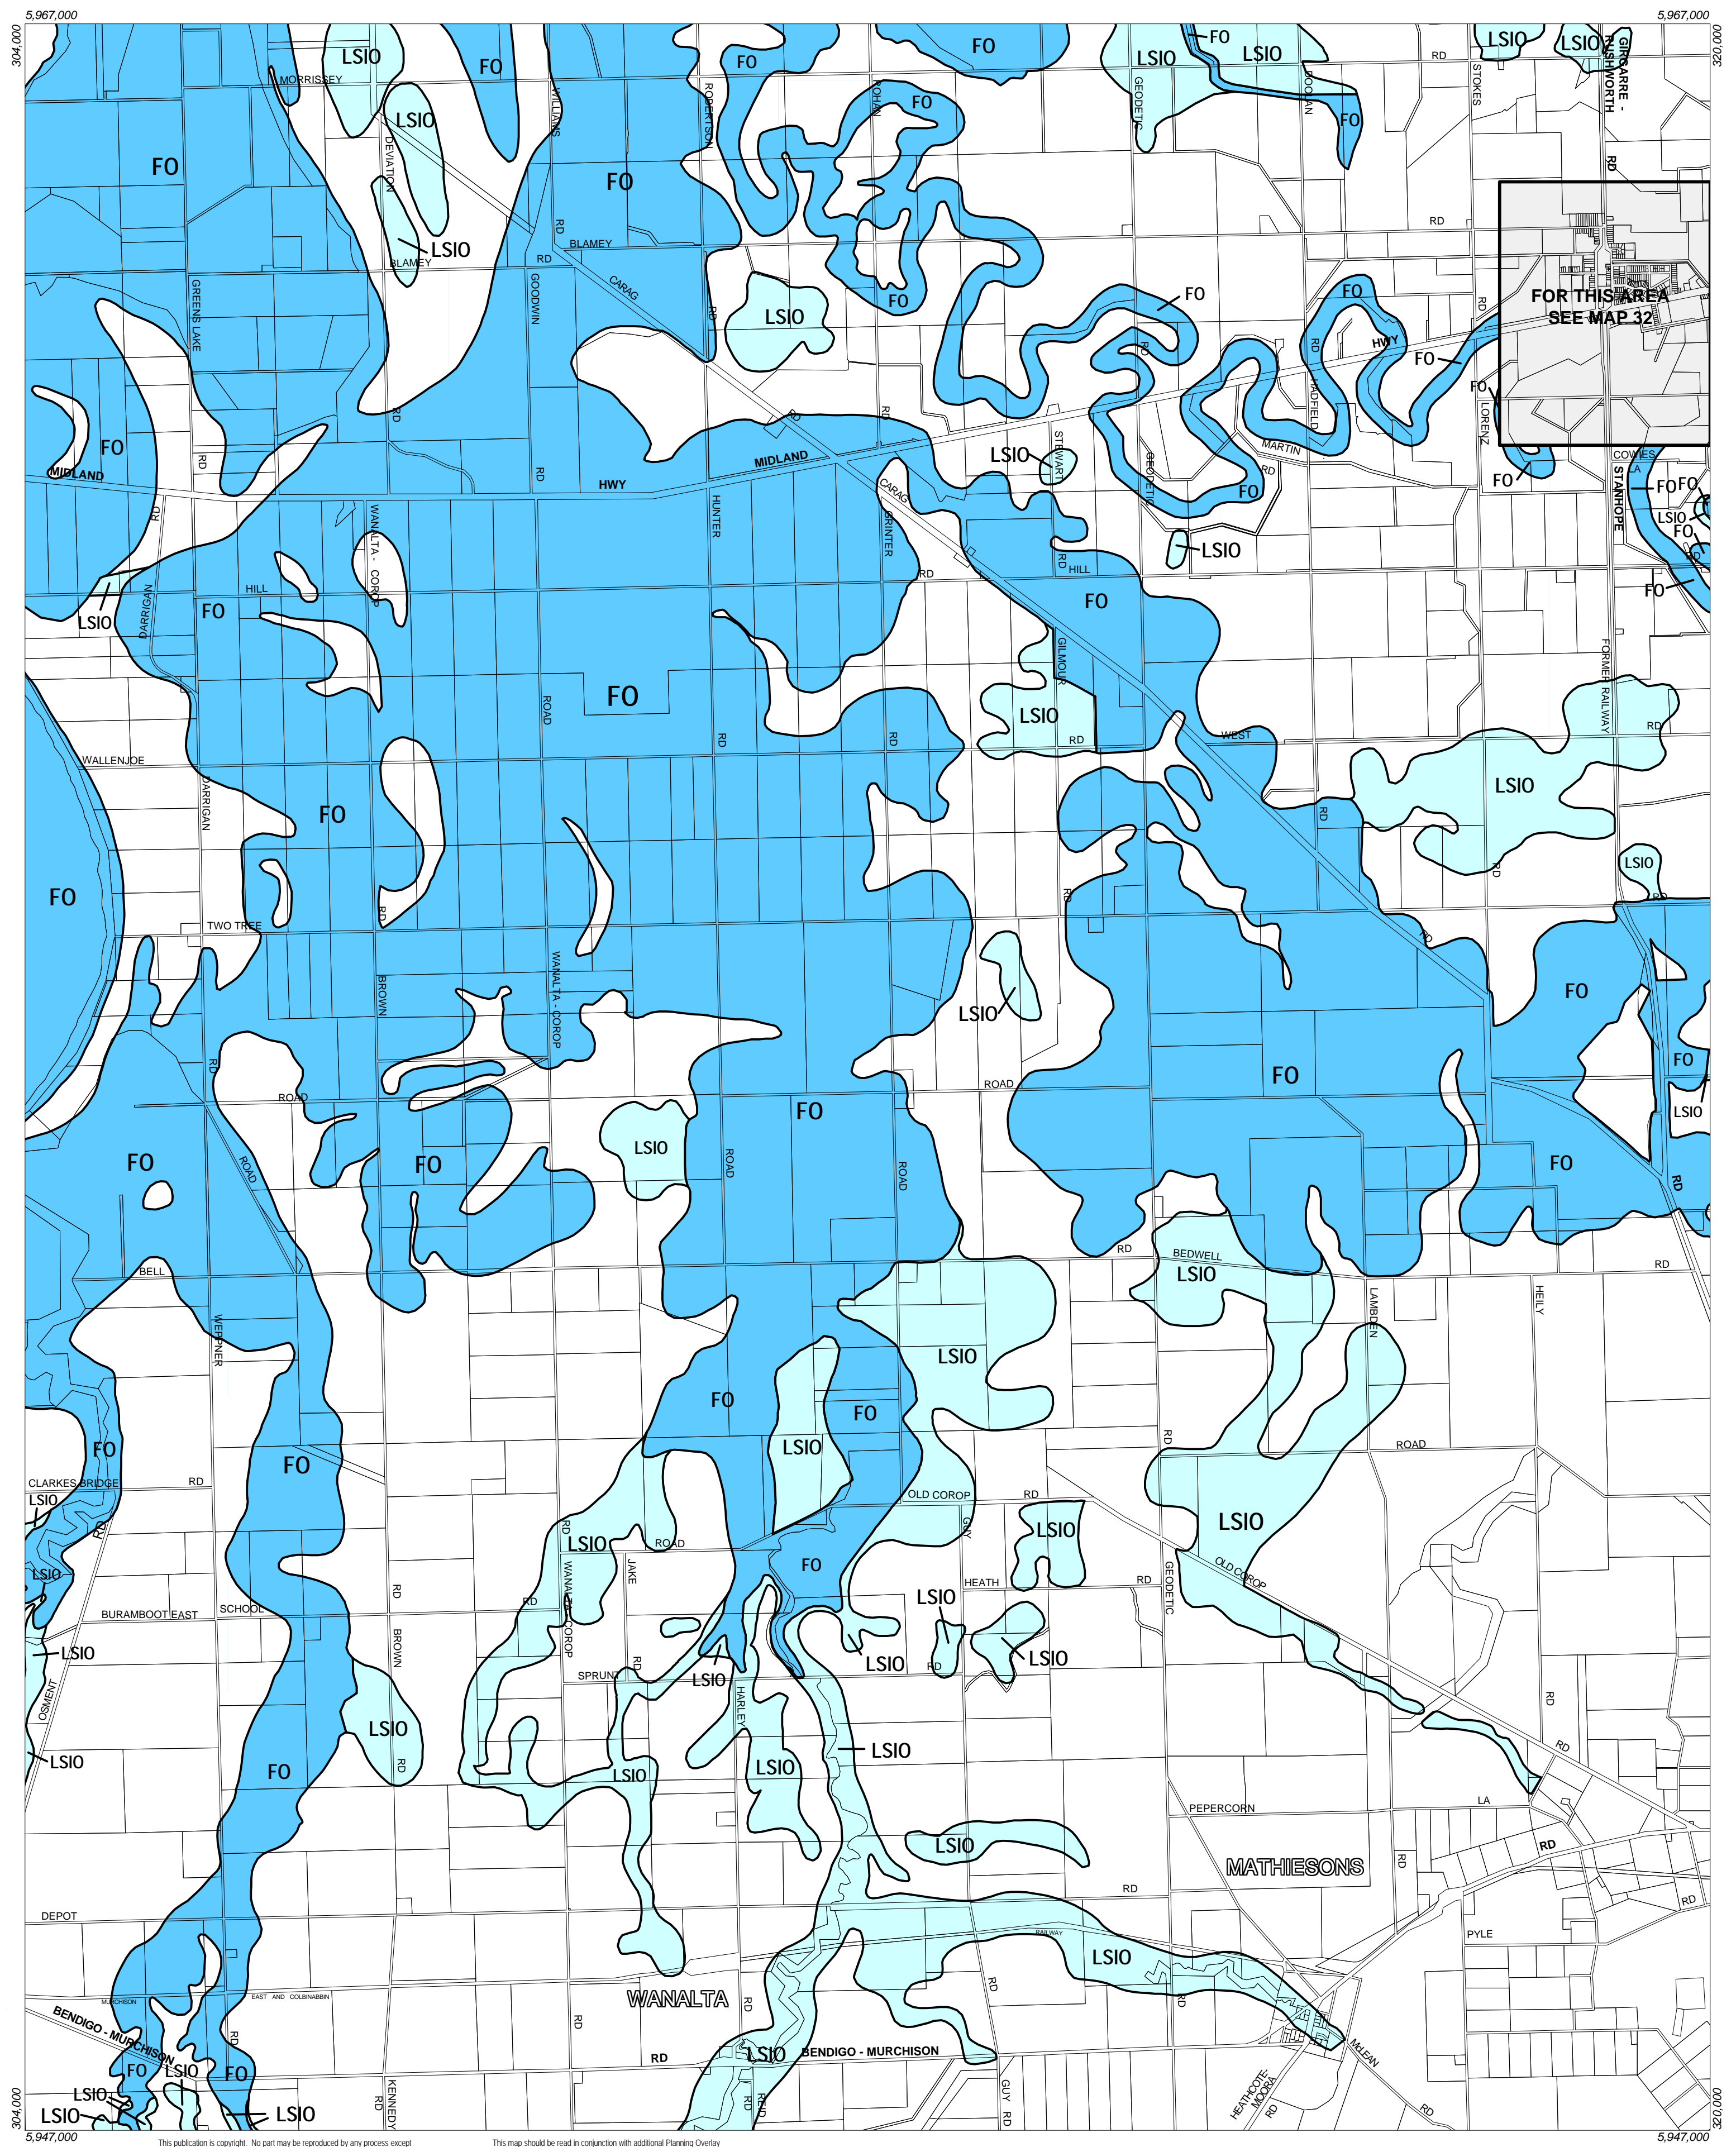

CAMPASPE PLANNING SCHEME - LOCAL PROVISION

1. **Overlays**
2. Floodway Overlay
   - Land Subject To Inundation Overlay

AUSTRALIAN MAP GRID ZONE 55

Amendment C14 Pt.1
Printed: 3/1/2003

INDEX TO ADJOINING METRIC SERIES MAP