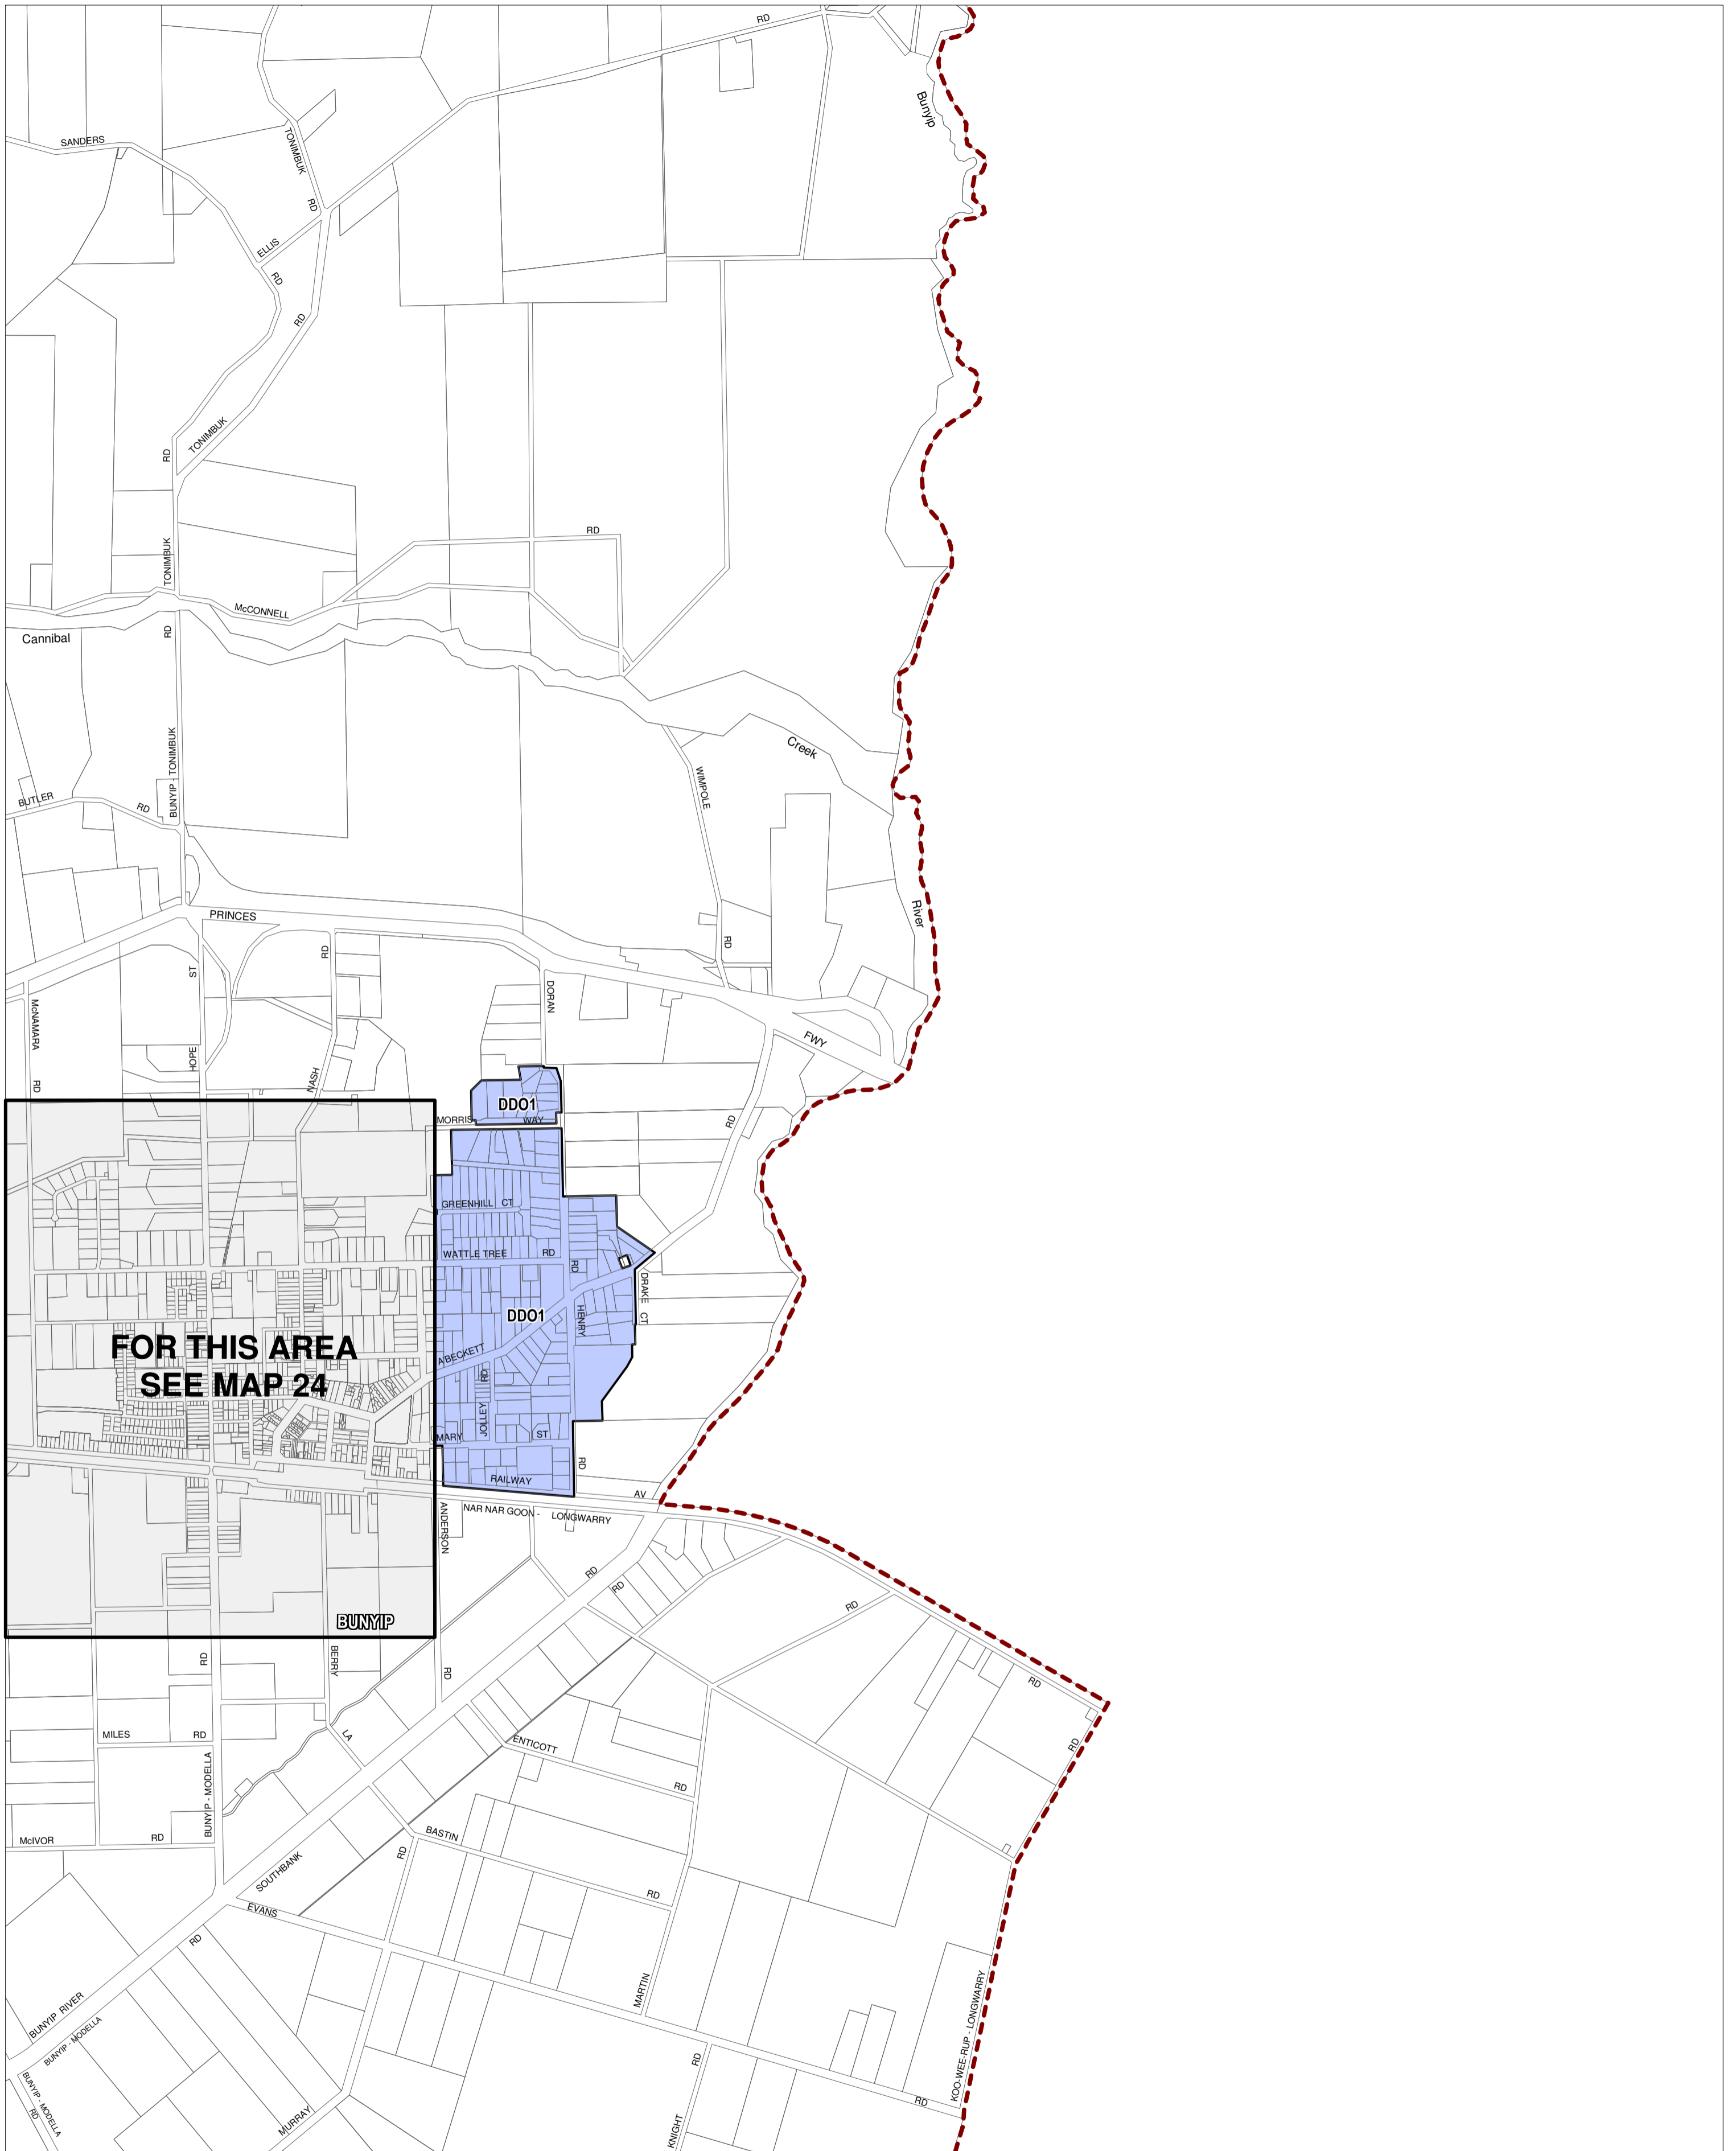

CARDINIA PLANNING SCHEME - LOCAL PROVISION

Overlays

- DDO1 Design And Development Overlay - Schedule 1

AUSTRALIAN MAP GRID ZONE 55

Printed: 29/4/2014

AMENDMENT C72