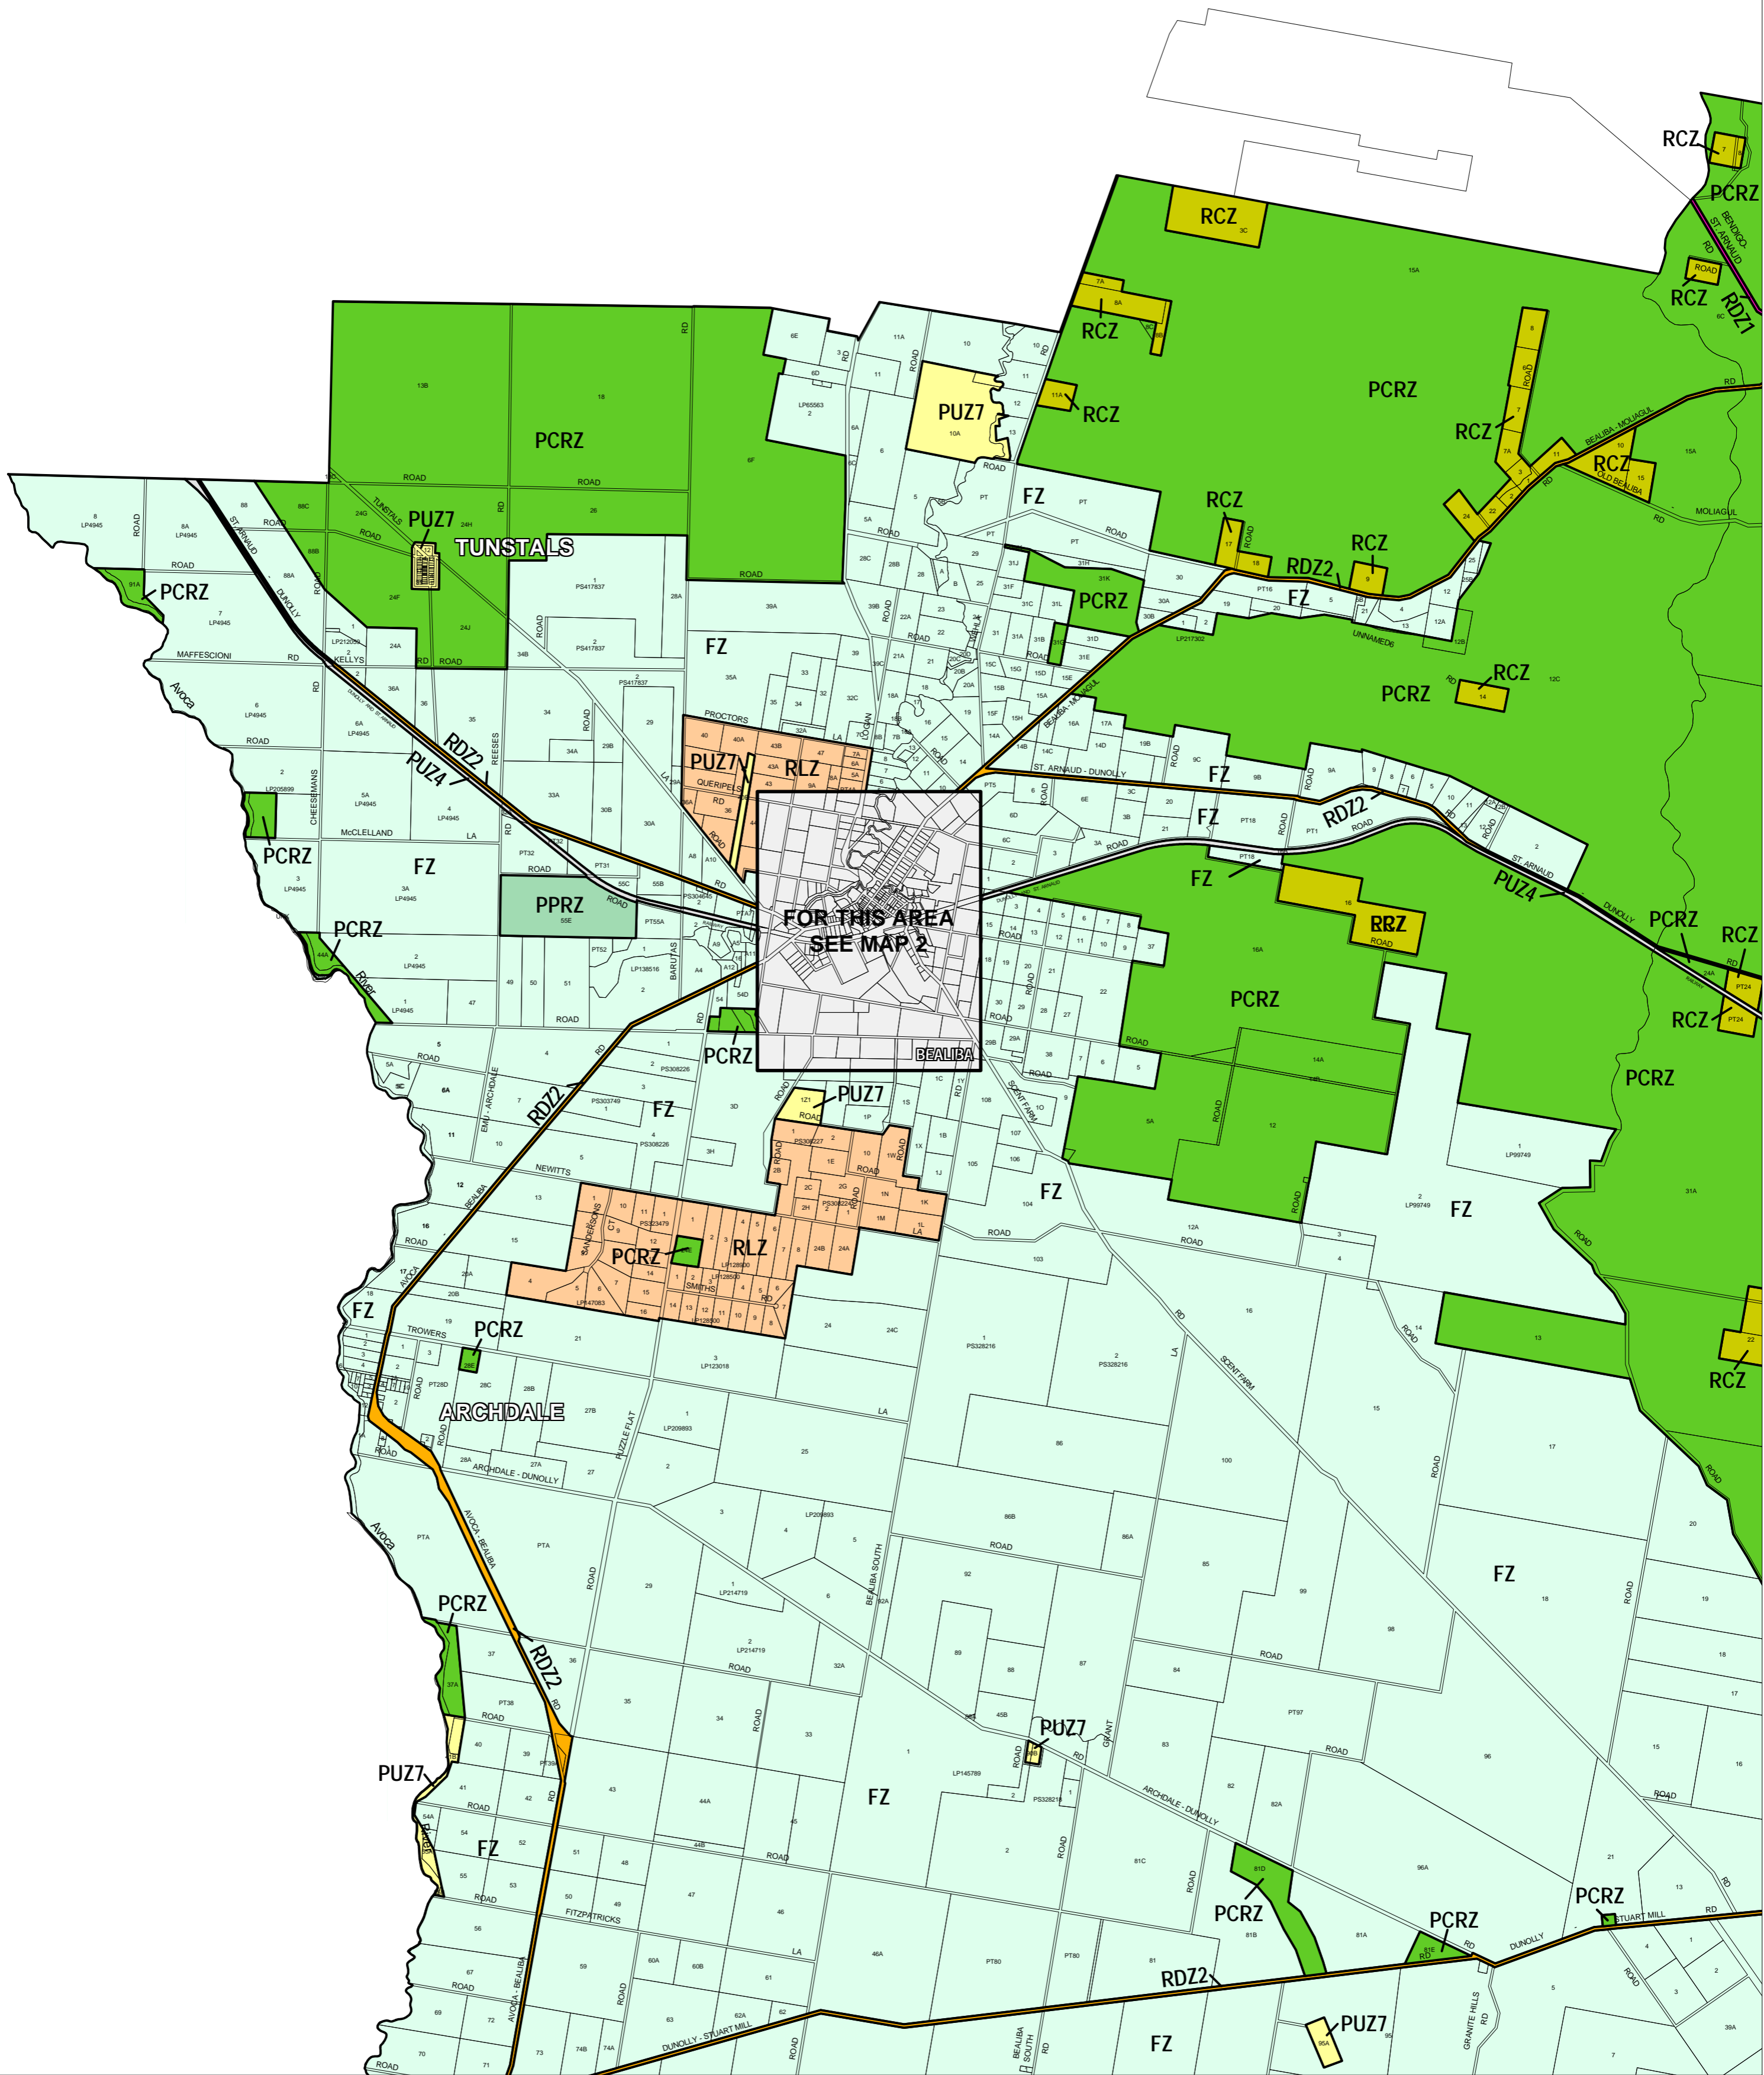

CENTRAL GOLDFIELDS PLANNING SCHEME - LOCAL PROVISION

Public Land	
	Public Conservation And Resource Zone
	Public Park And Recreation Zone
	Public Use Zone Other Public Use
	Public Use Zone Transport
	Road Zone Category 1
	Road Zone Category 2
Rural	
	Farming Zone
	Rural Living Zone

AUSTRALIAN MAP GRID ZONE 54

Printed: 20/7/2006

AMENDMENT C9