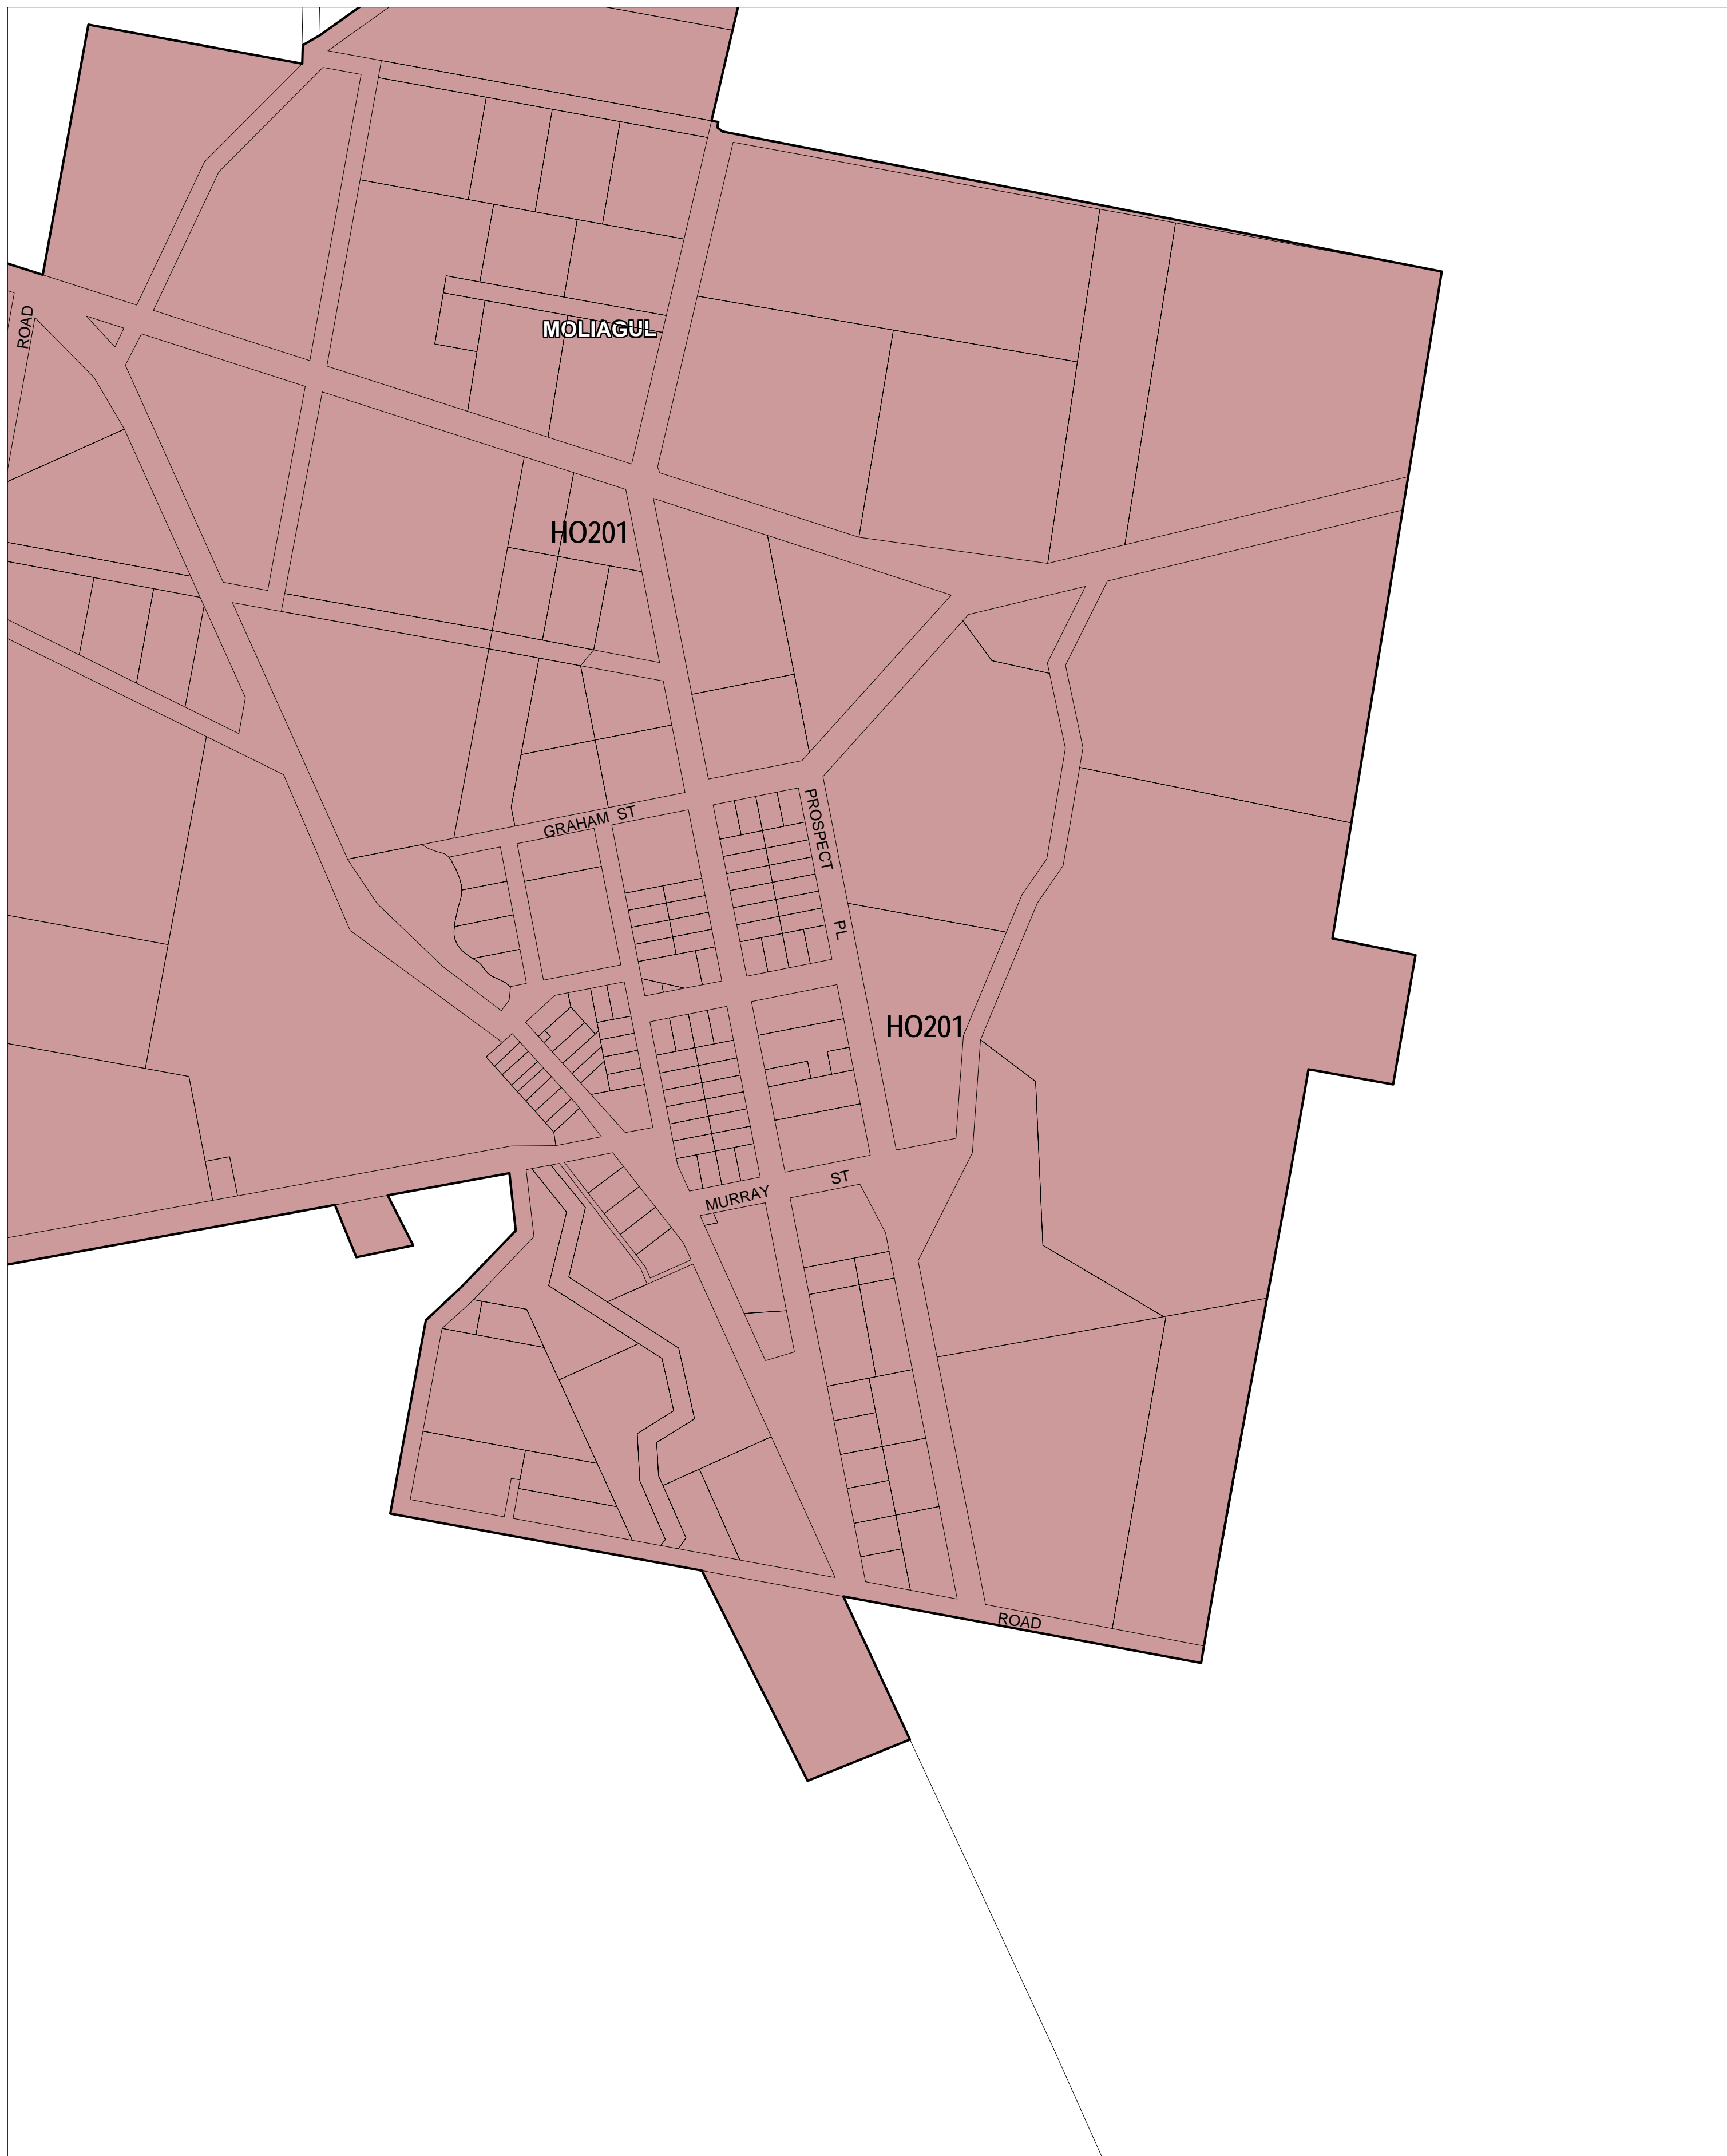

CENTRAL GOLDFIELDS PLANNING SCHEME - LOCAL PROVISION

Overlays

HO	Heritage Overlay

AUSTRALIAN MAP GRID ZONE 54

Printed: 13/9/2007