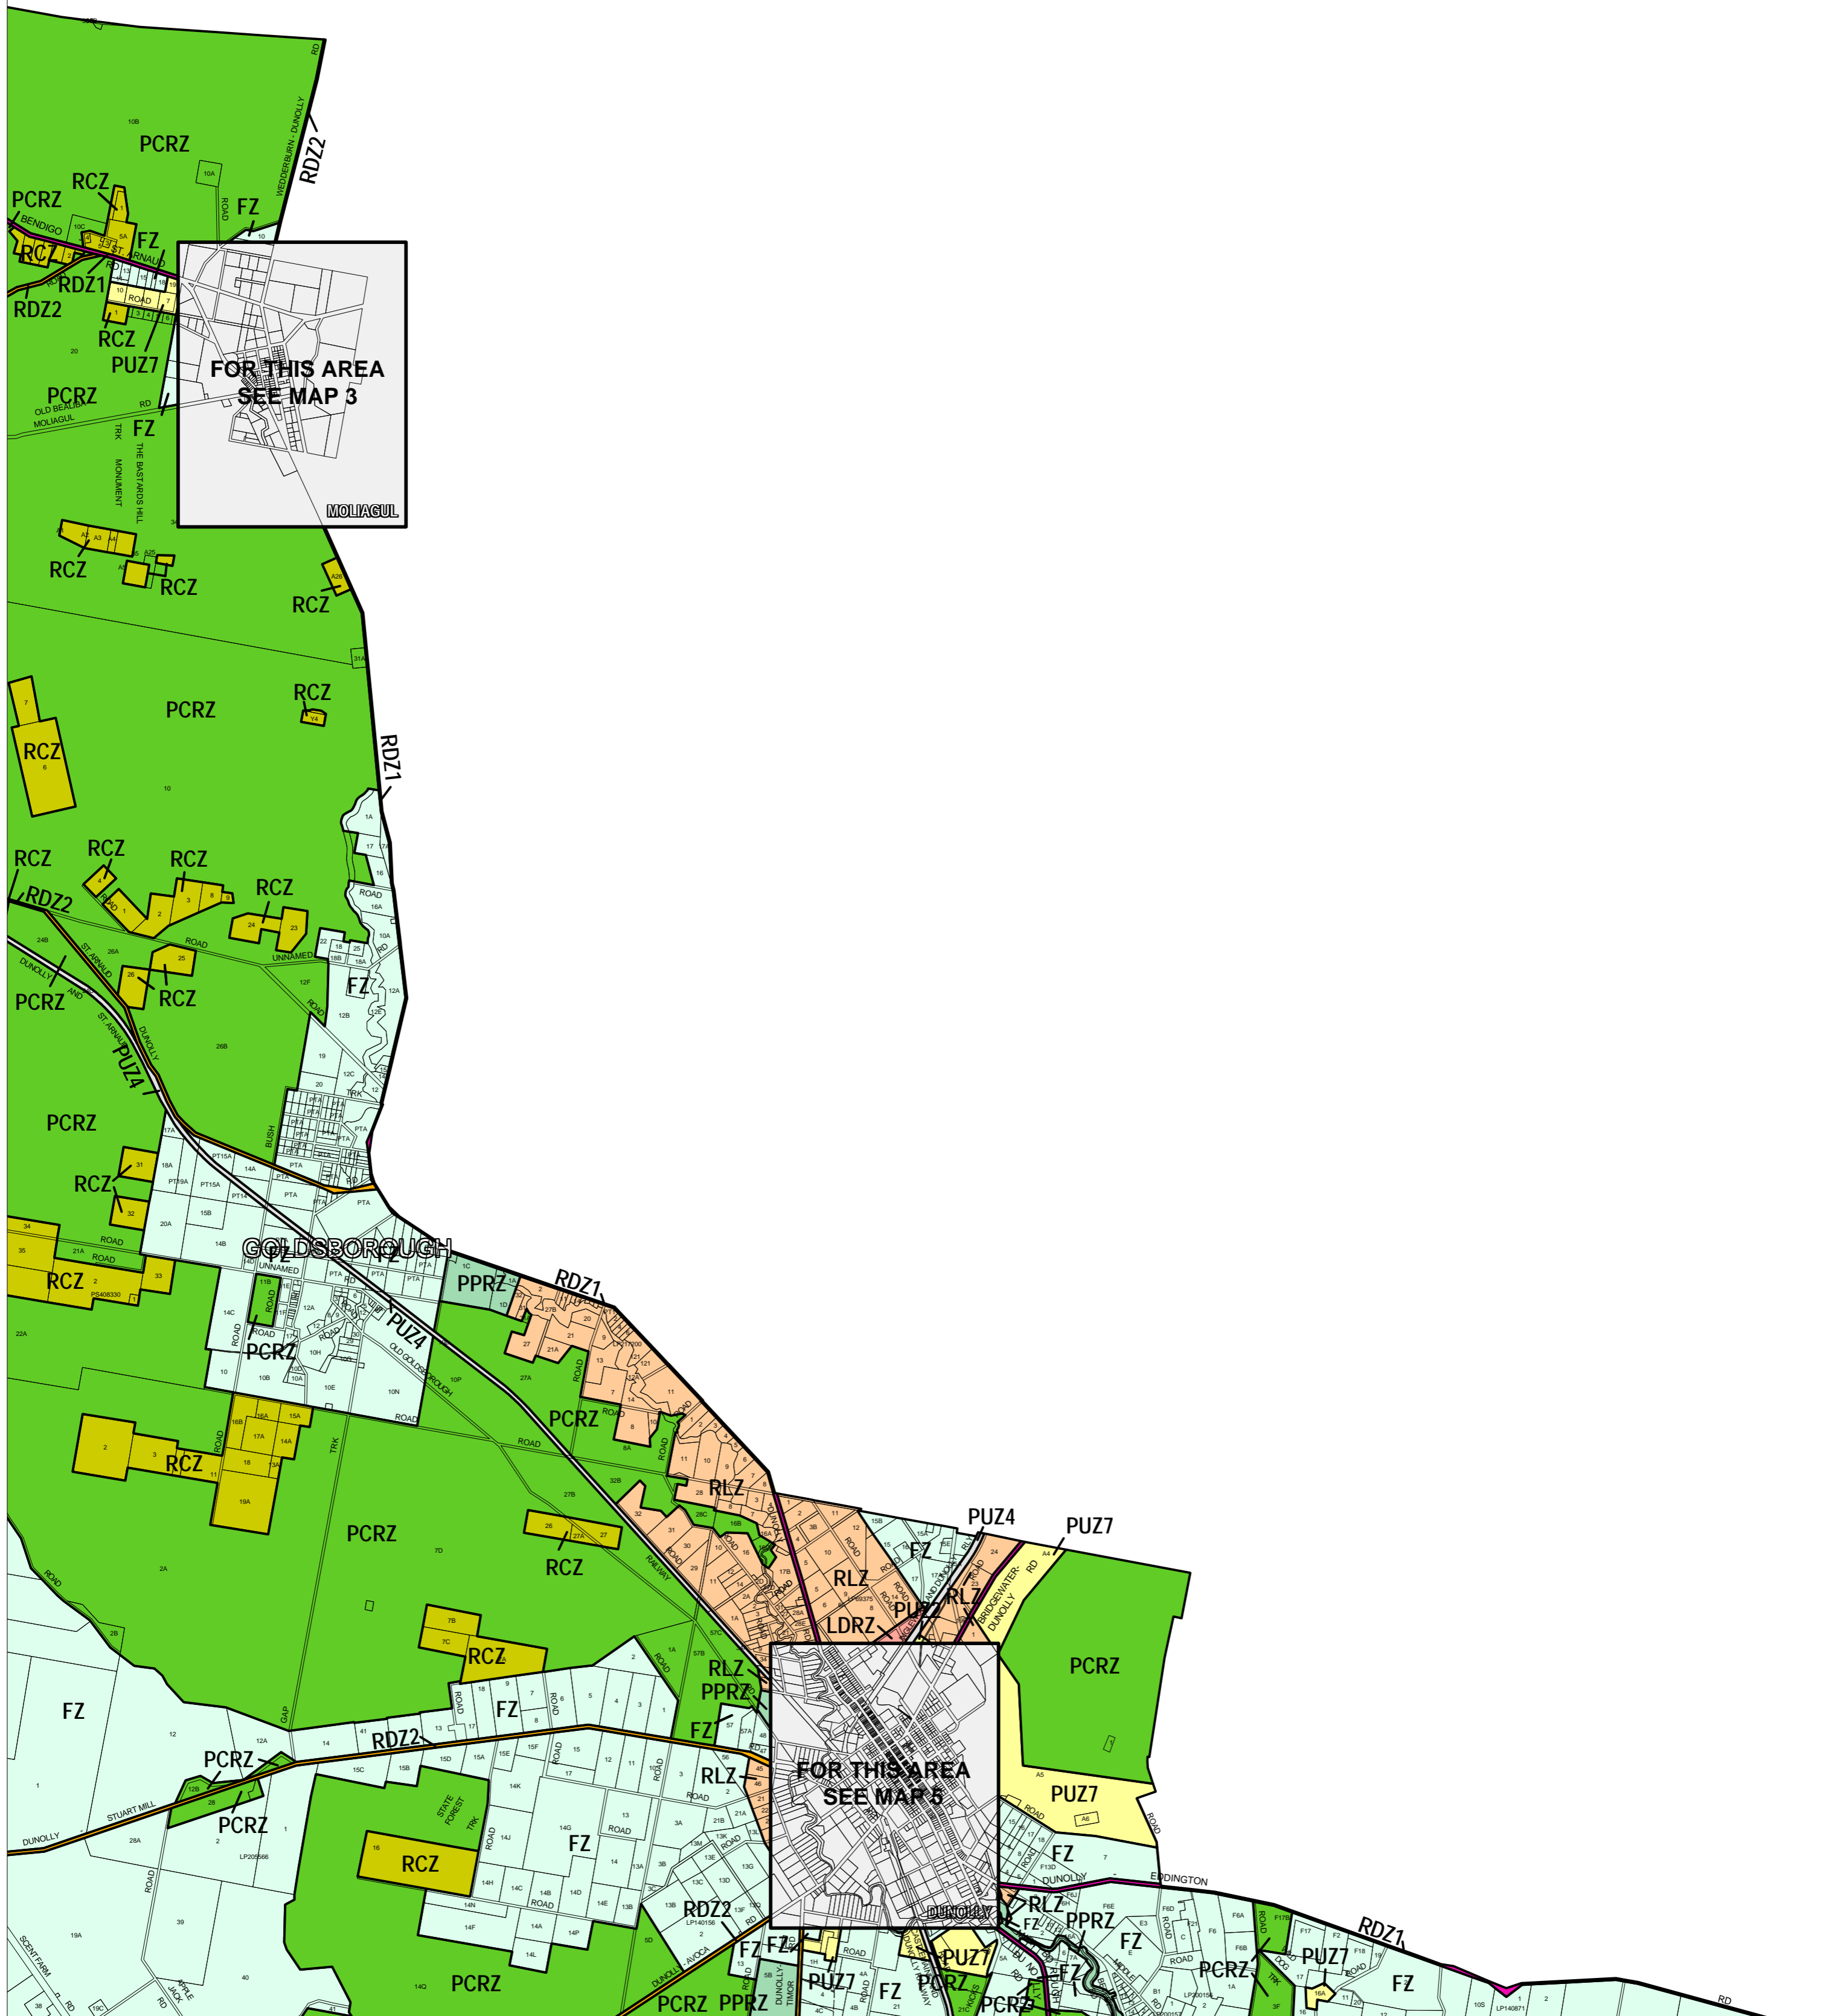

CENTRAL GOLDFIELDS PLANNING SCHEME - LOCAL PROVISION

Public Land		Rural	
PCRZ	Public Conservation And Resource Zone	FZ	Farming Zone
PPRZ	Public Park And Recreation Zone	RCZ	Rural Conservation Zone
PUZ2	Public Use Zone Education	RLZ	Rural Living Zone
PUZ7	Public Use Zone Other Public Use		
PUZ4	Public Use Zone Transport		
RDZ1	Road Zone Category 1		
RDZ2	Road Zone Category 2		
Residential			
LDRZ	Low Density Residential Zone		

Printed: 20/7/2006

AMENDMENT C9