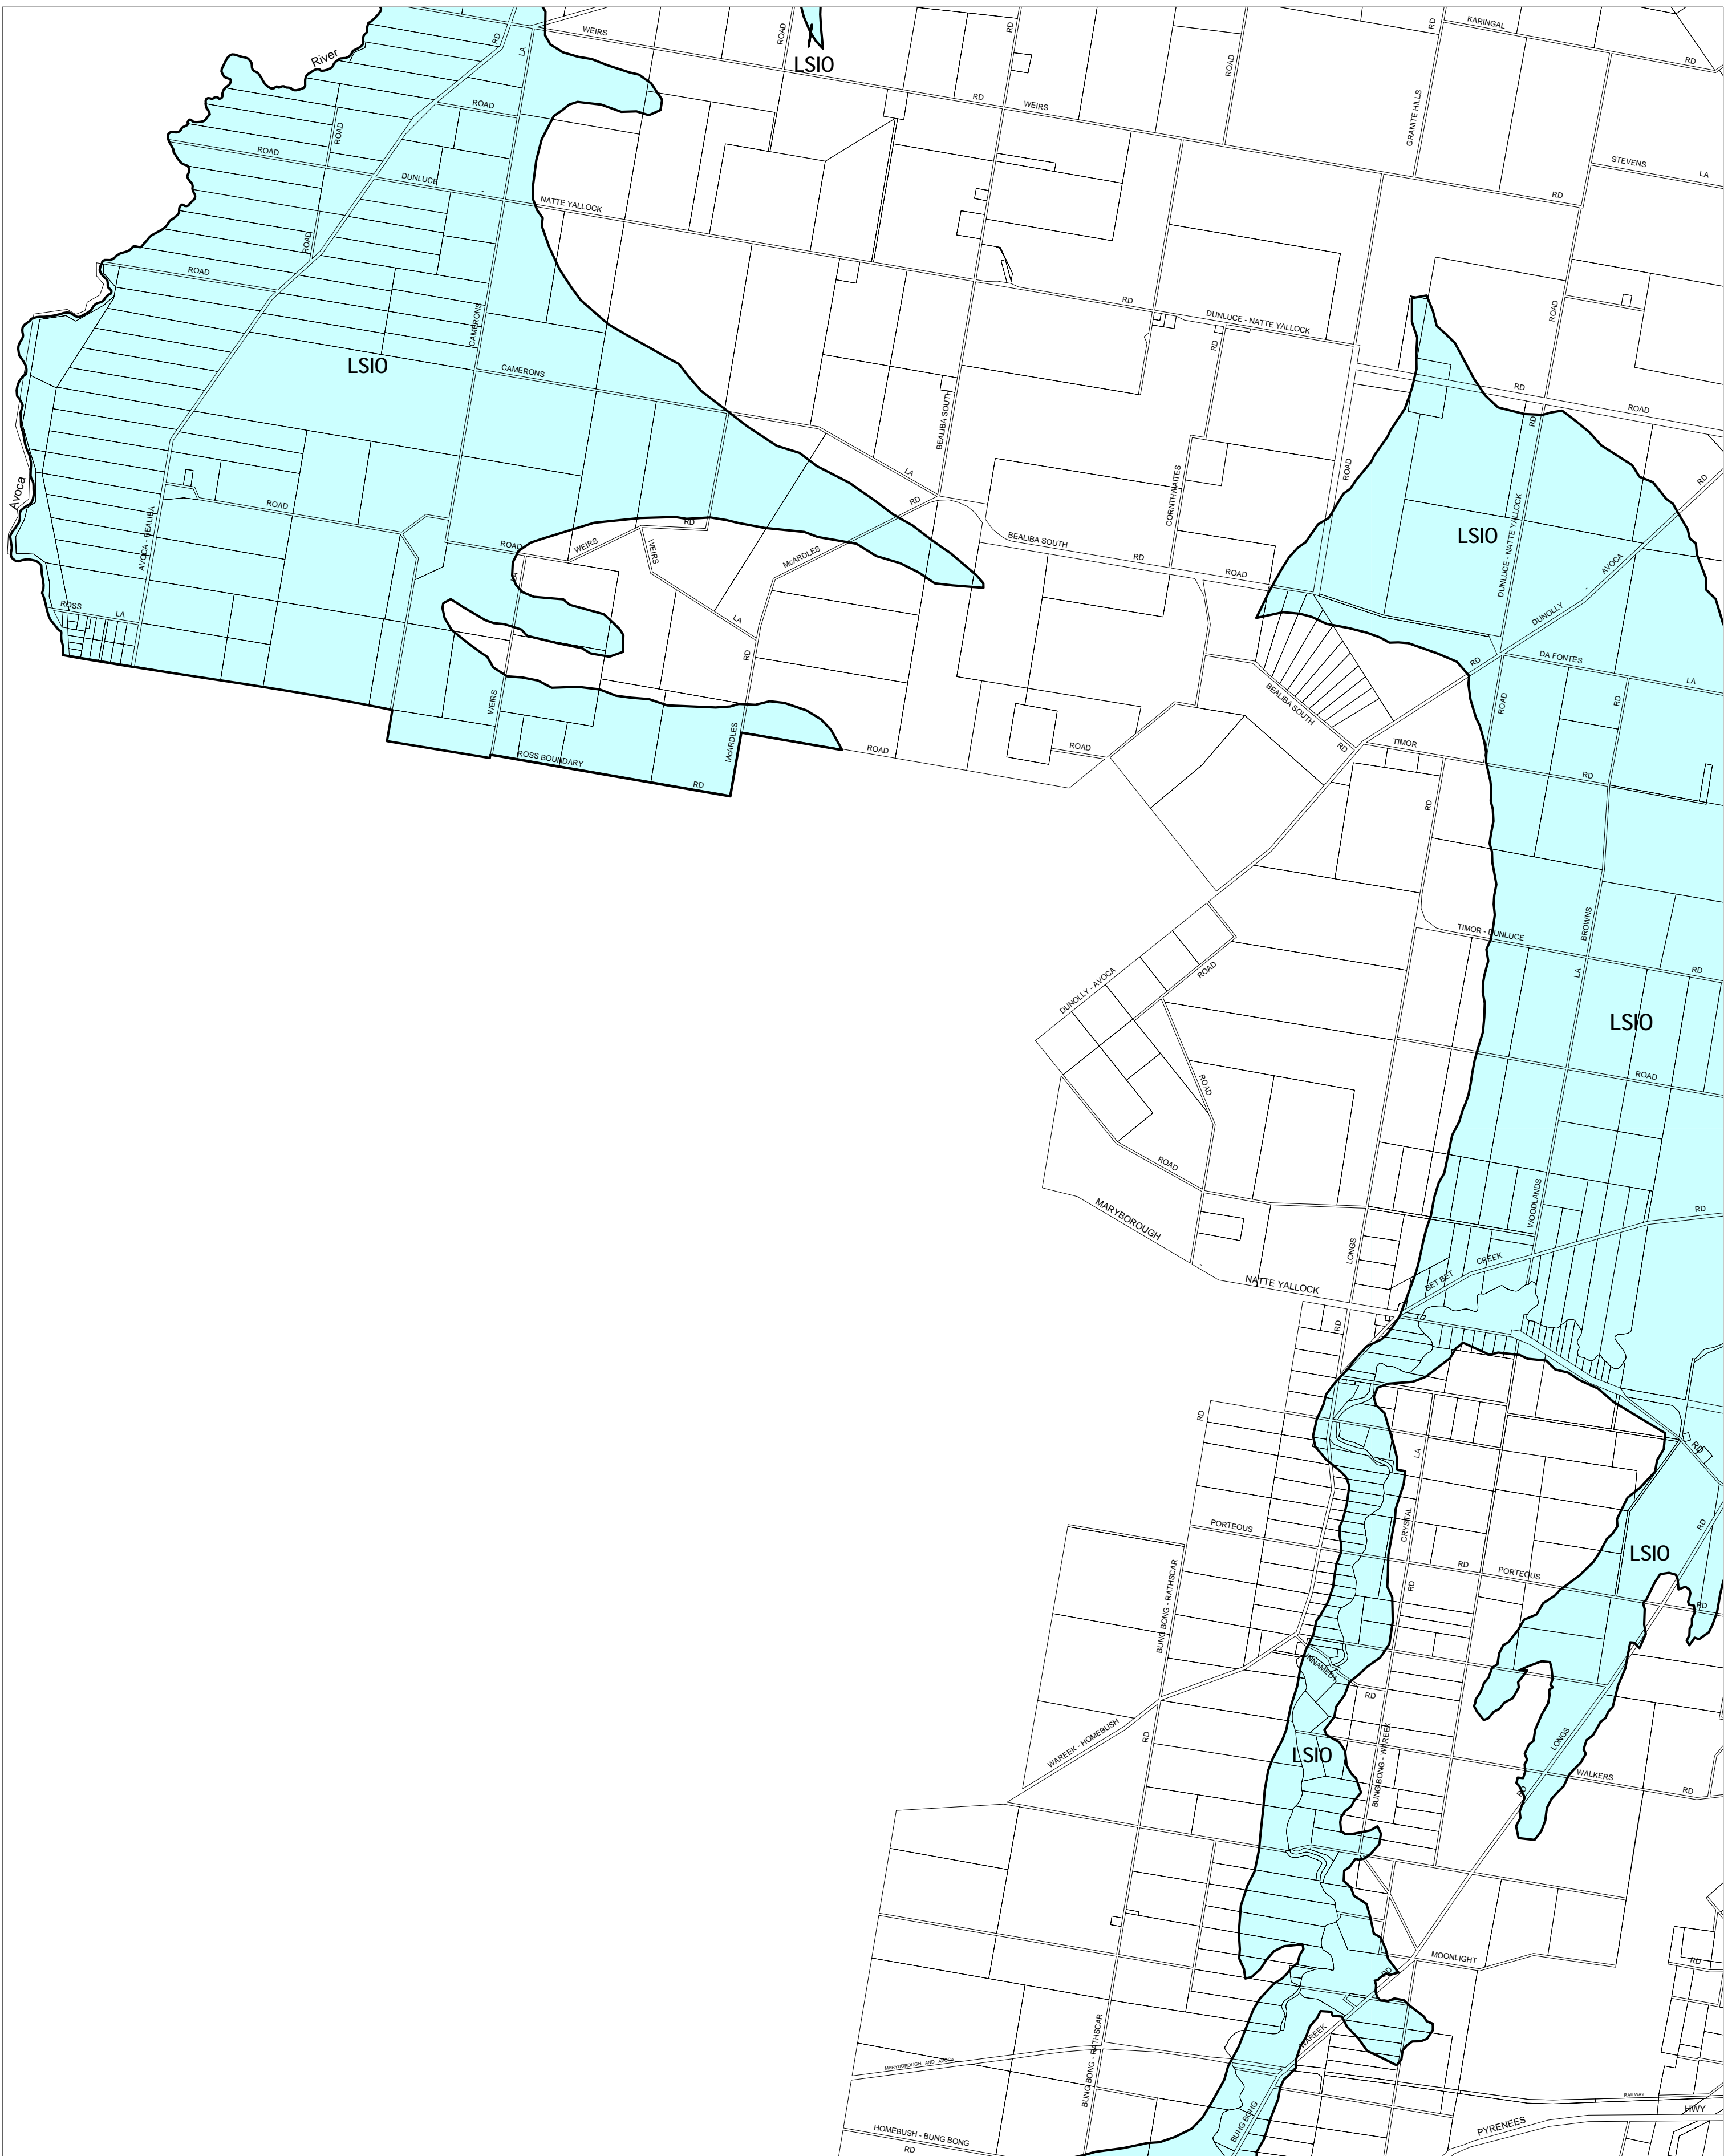

CENTRAL GOLDFIELDS PLANNING SCHEME - LOCAL PROVISION

Overlays

LSIO Land Subject to Inundation Overlay

Printed: 13/9/2007