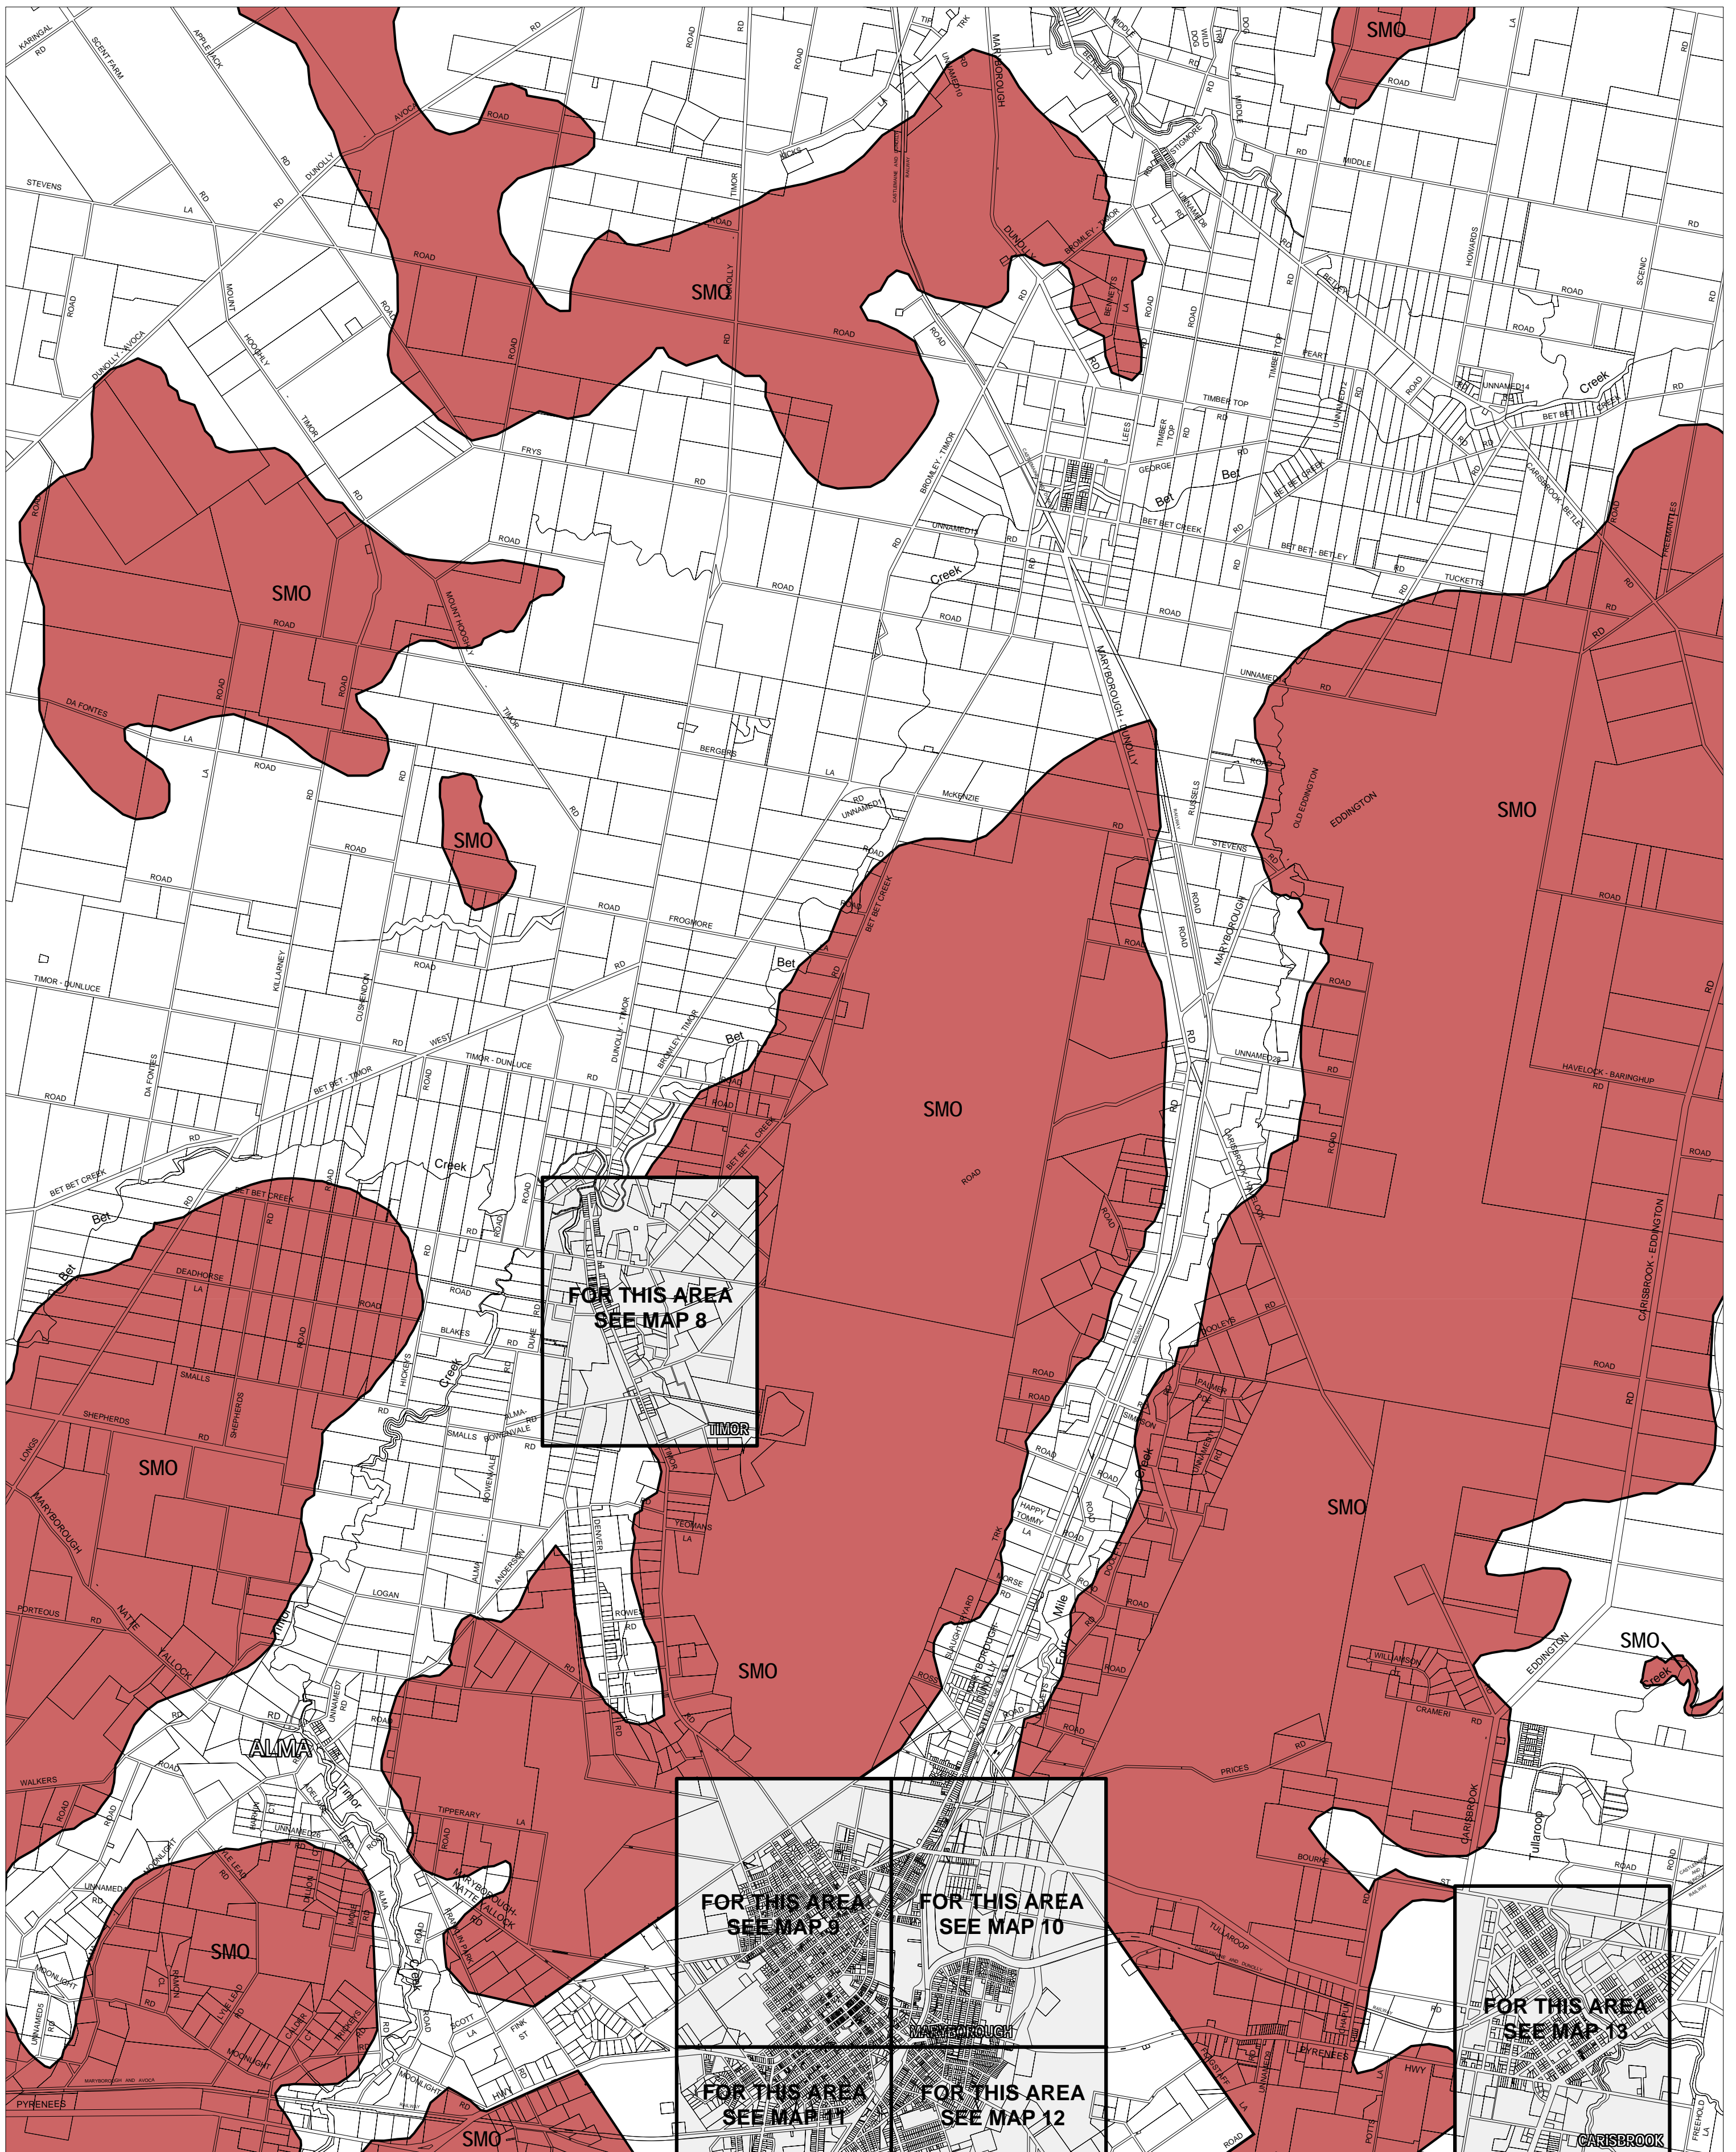

CENTRAL GOLDFIELDS PLANNING SCHEME - LOCAL PROVISION

Overlays

SMO Salinity Management Overlay

AUSTRALIAN MAP GRID ZONE 54

Printed: 13/9/2007