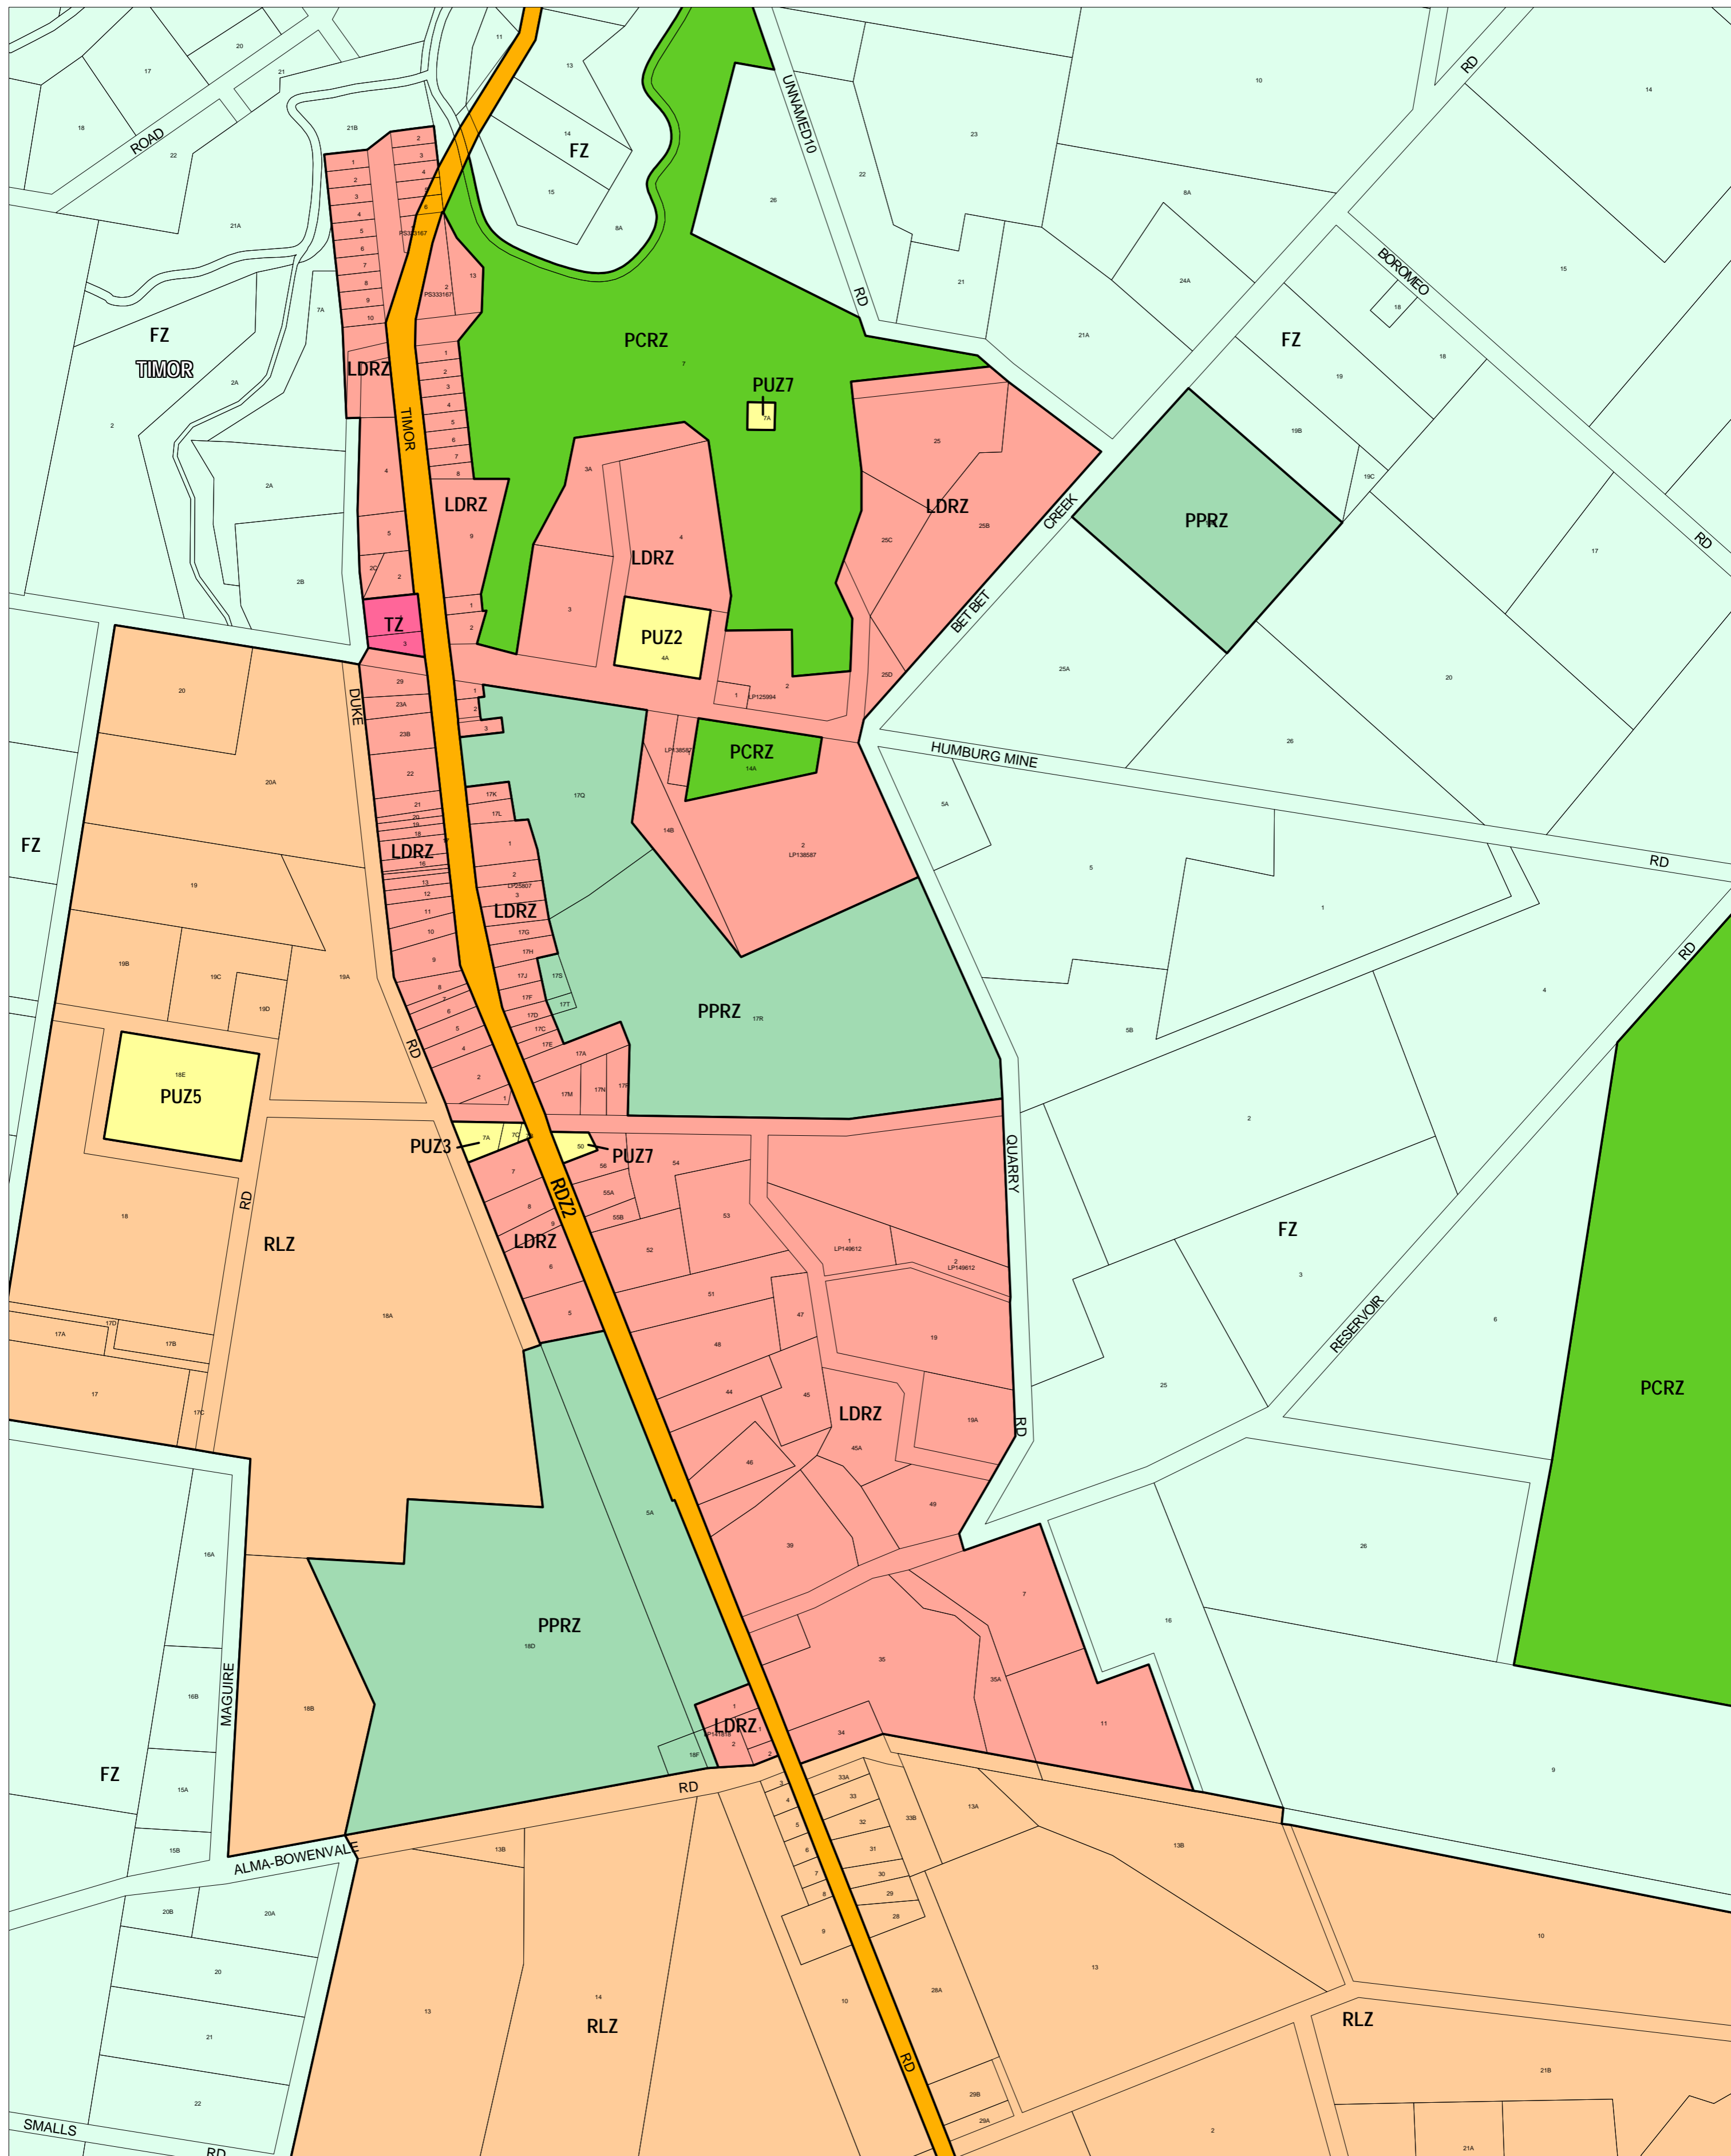

CENTRAL GOLDFIELDS PLANNING SCHEME - LOCAL PROVISION

Public Land		Rural		Township Zone	
	Public Conservation And Resource Zone		Farming Zone		Township Zone
	Public Park And Recreation Zone		Rural Living Zone		
	Public Use Zone Cemetery/crematorium				
	Public Use Zone Education				
	Public Use Zone Health And Community				
	Public Use Zone Other Public Use				
	Road Zone Category 2				
	Low Density Residential Zone				

100 0 100 200 300 400 500 m

AUSTRALIAN MAP GRID ZONE 54

INDEX TO ADJOINING METRIC SERIES MAP

Printed: 27/7/2006

AMENDMENT C9

ZONES

MAP No 8