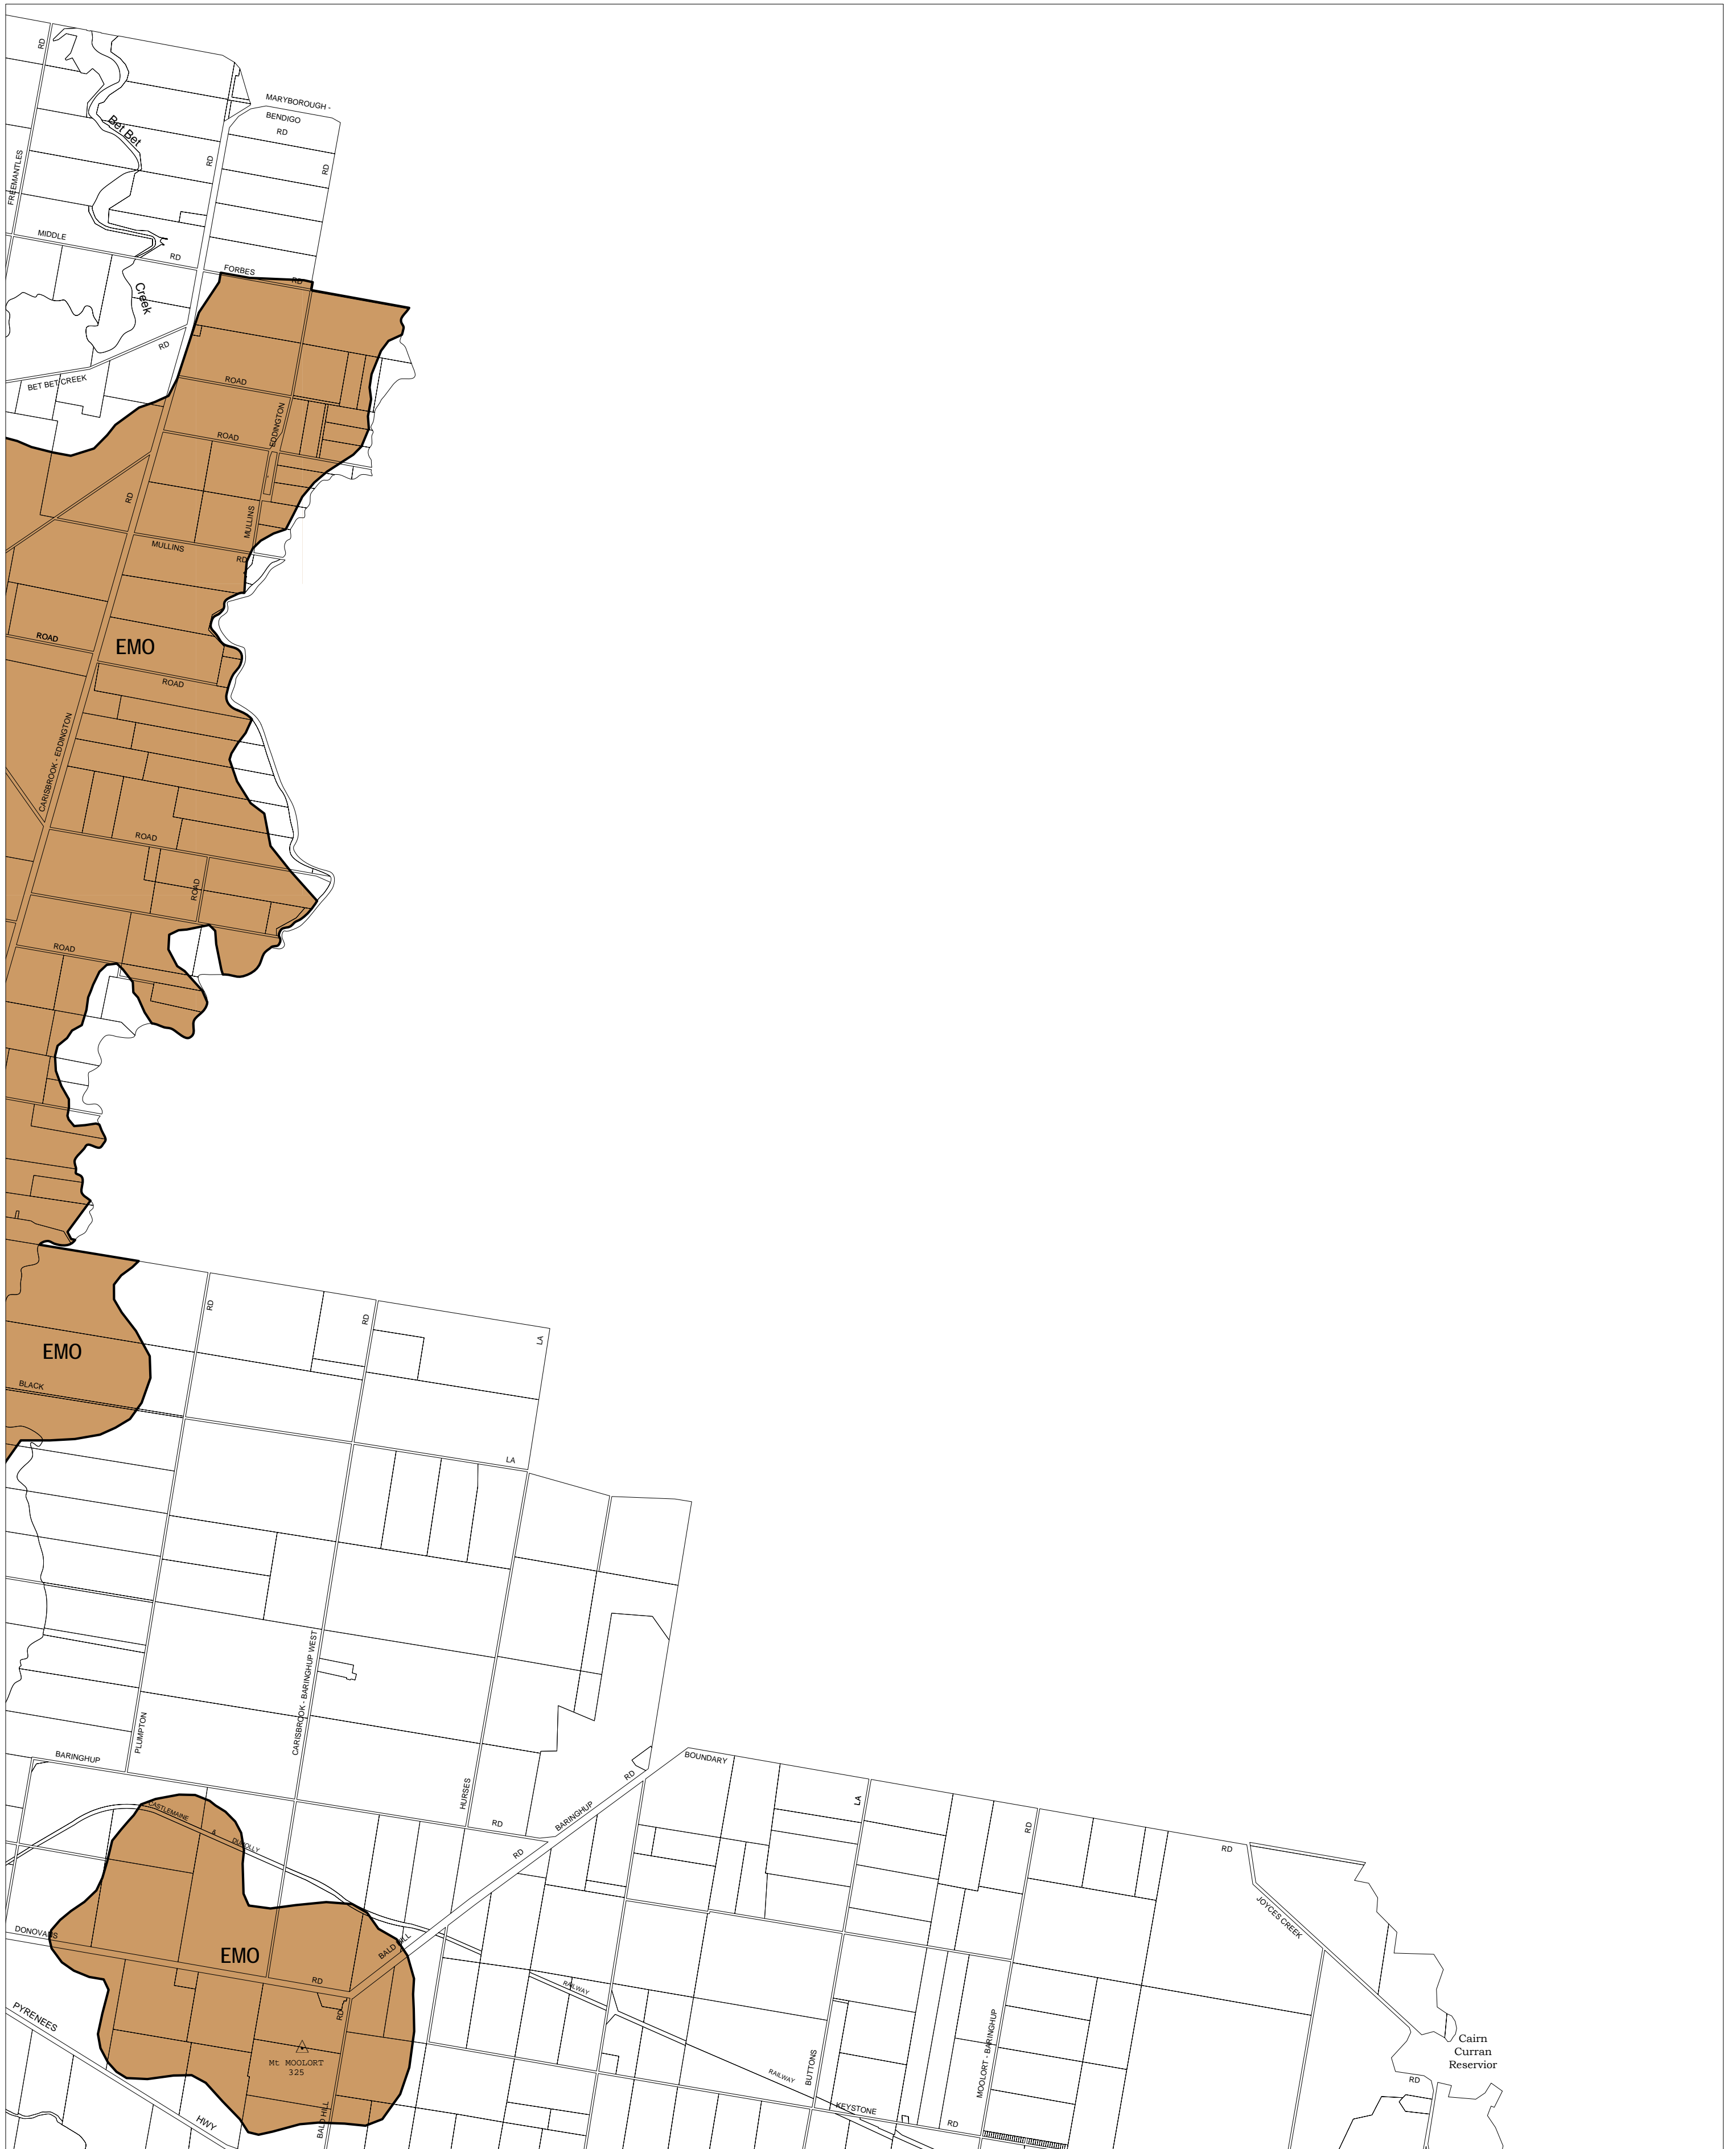

CENTRAL GOLDFIELDS PLANNING SCHEME - LOCAL PROVISION

Overlays

EMO Erosion Management Overlay

AUSTRALIAN MAP GRID ZONE 54

Printed: 13/9/2007