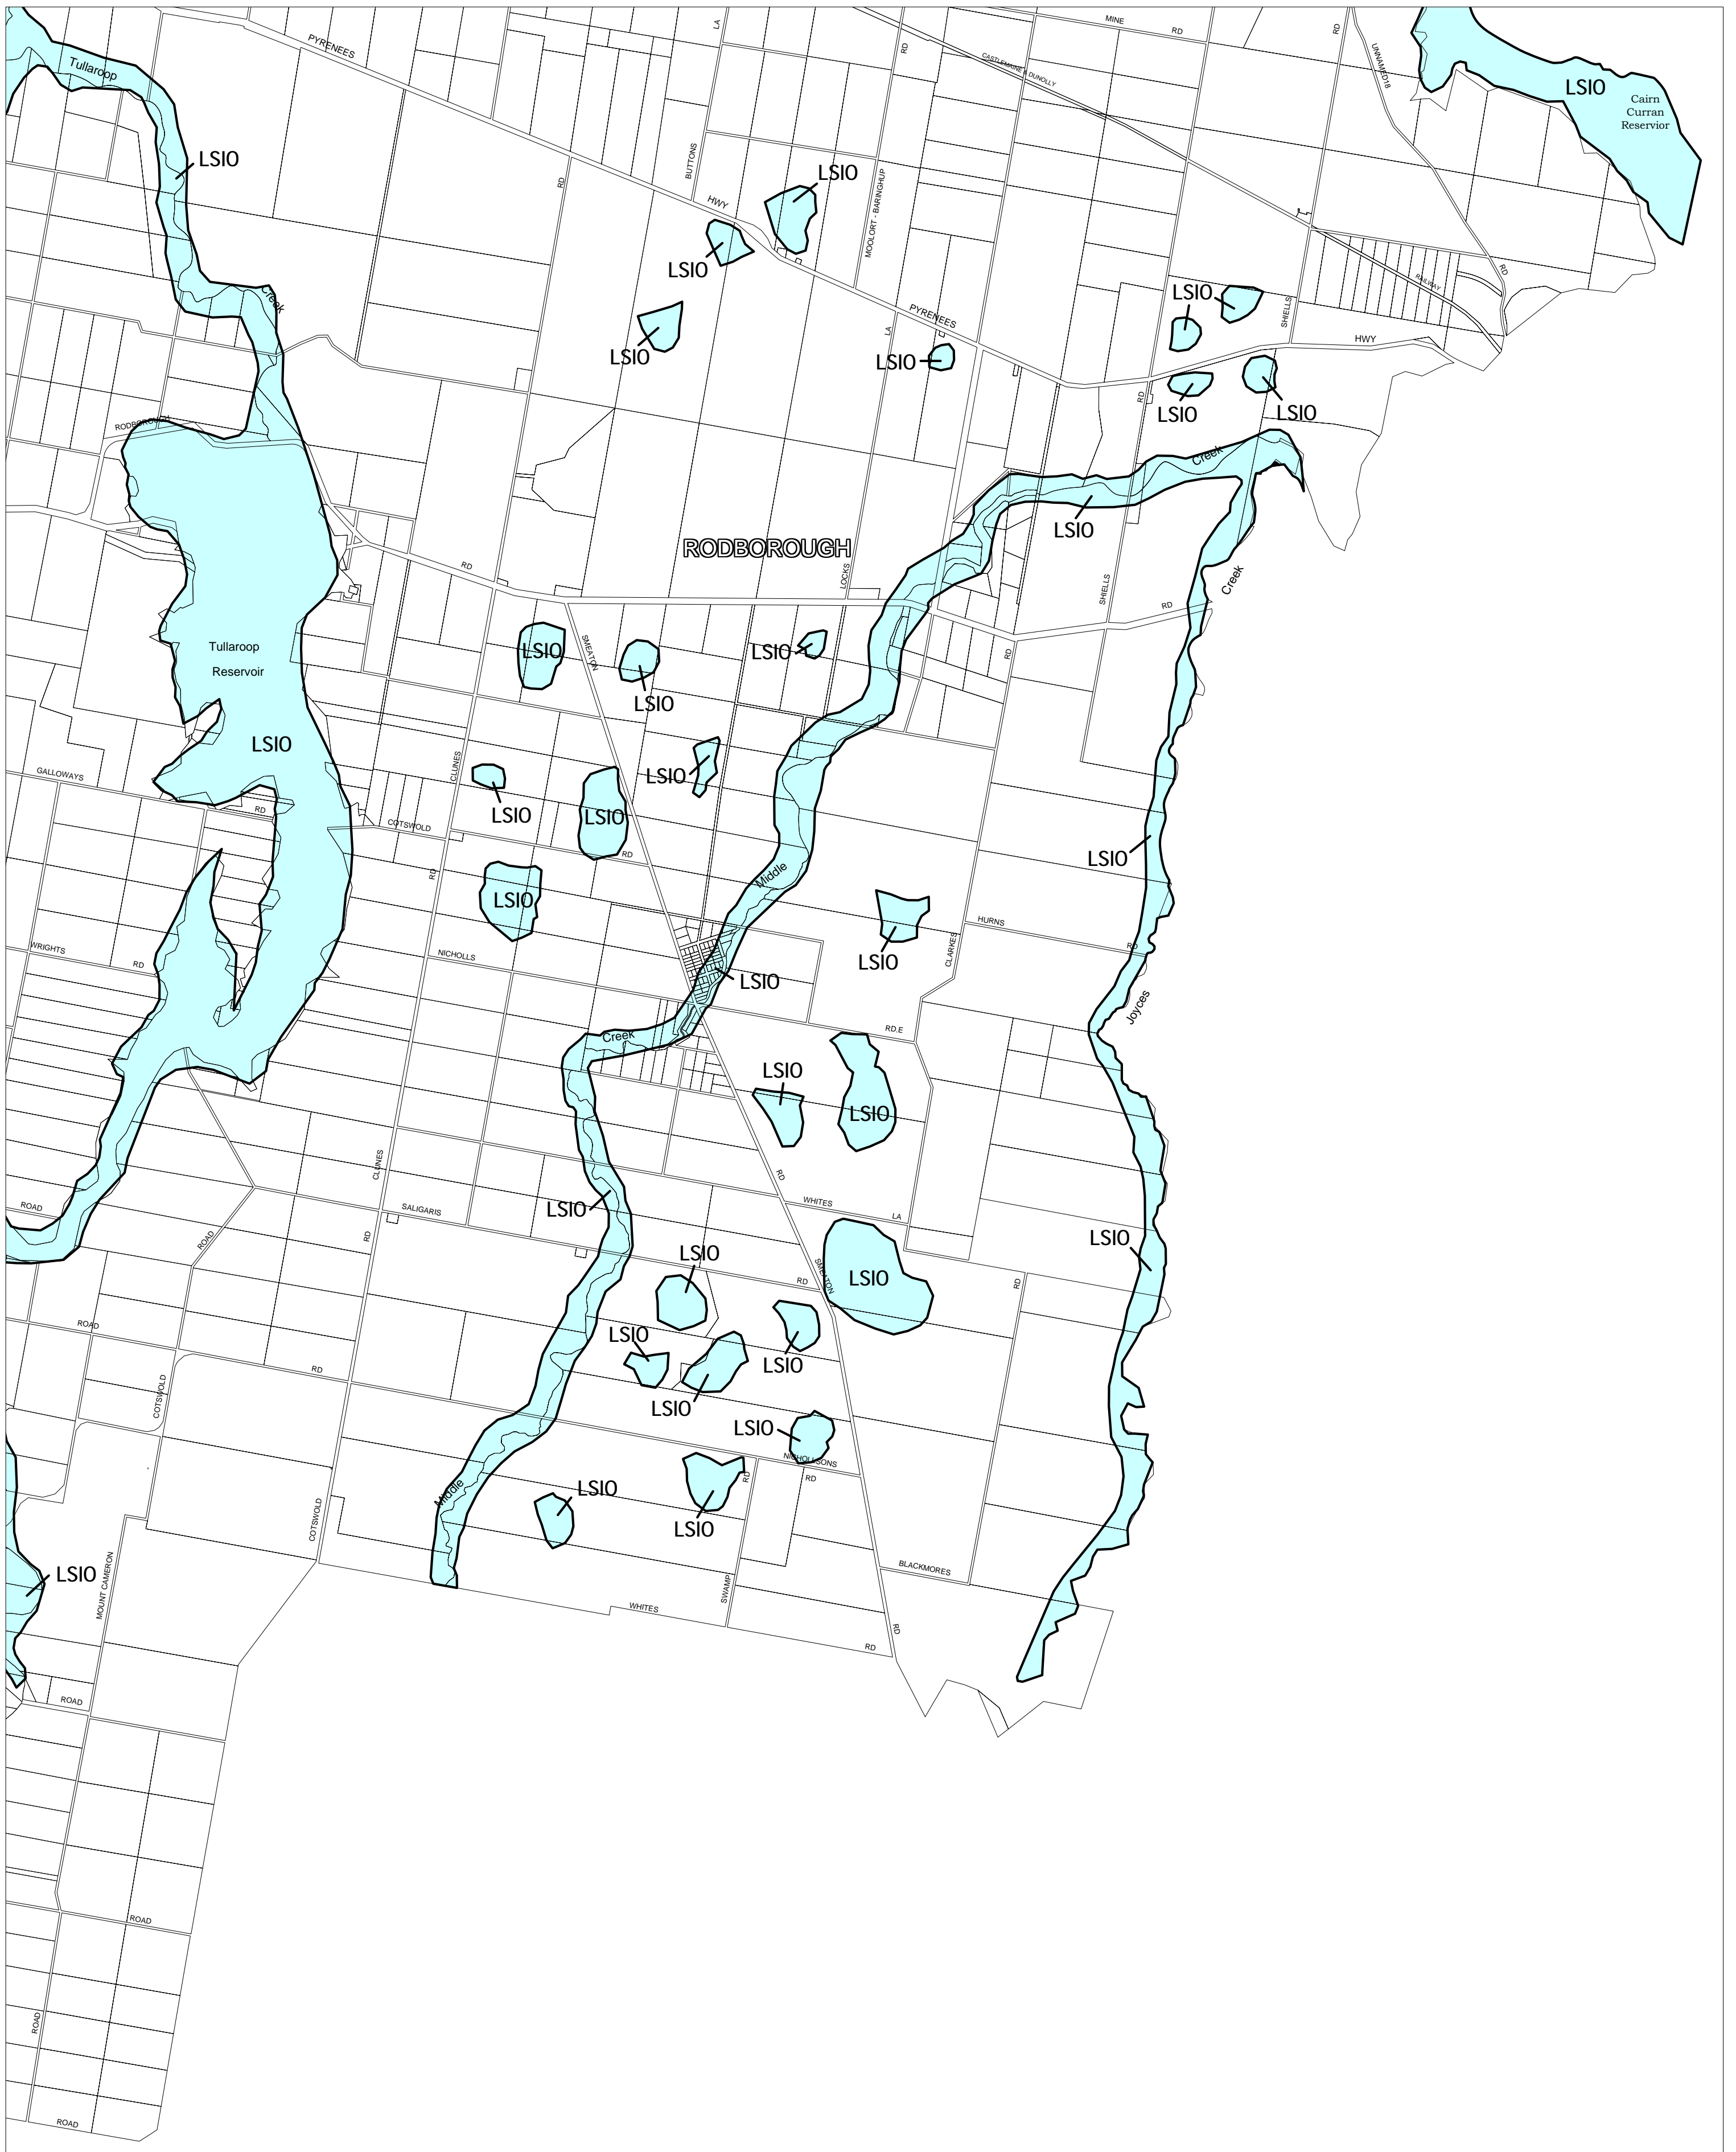

CENTRAL GOLDFIELDS PLANNING SCHEME - LOCAL PROVISION

Overlays

LSIO Land Subject to Inundation Overlay

Printed: 13/9/2007