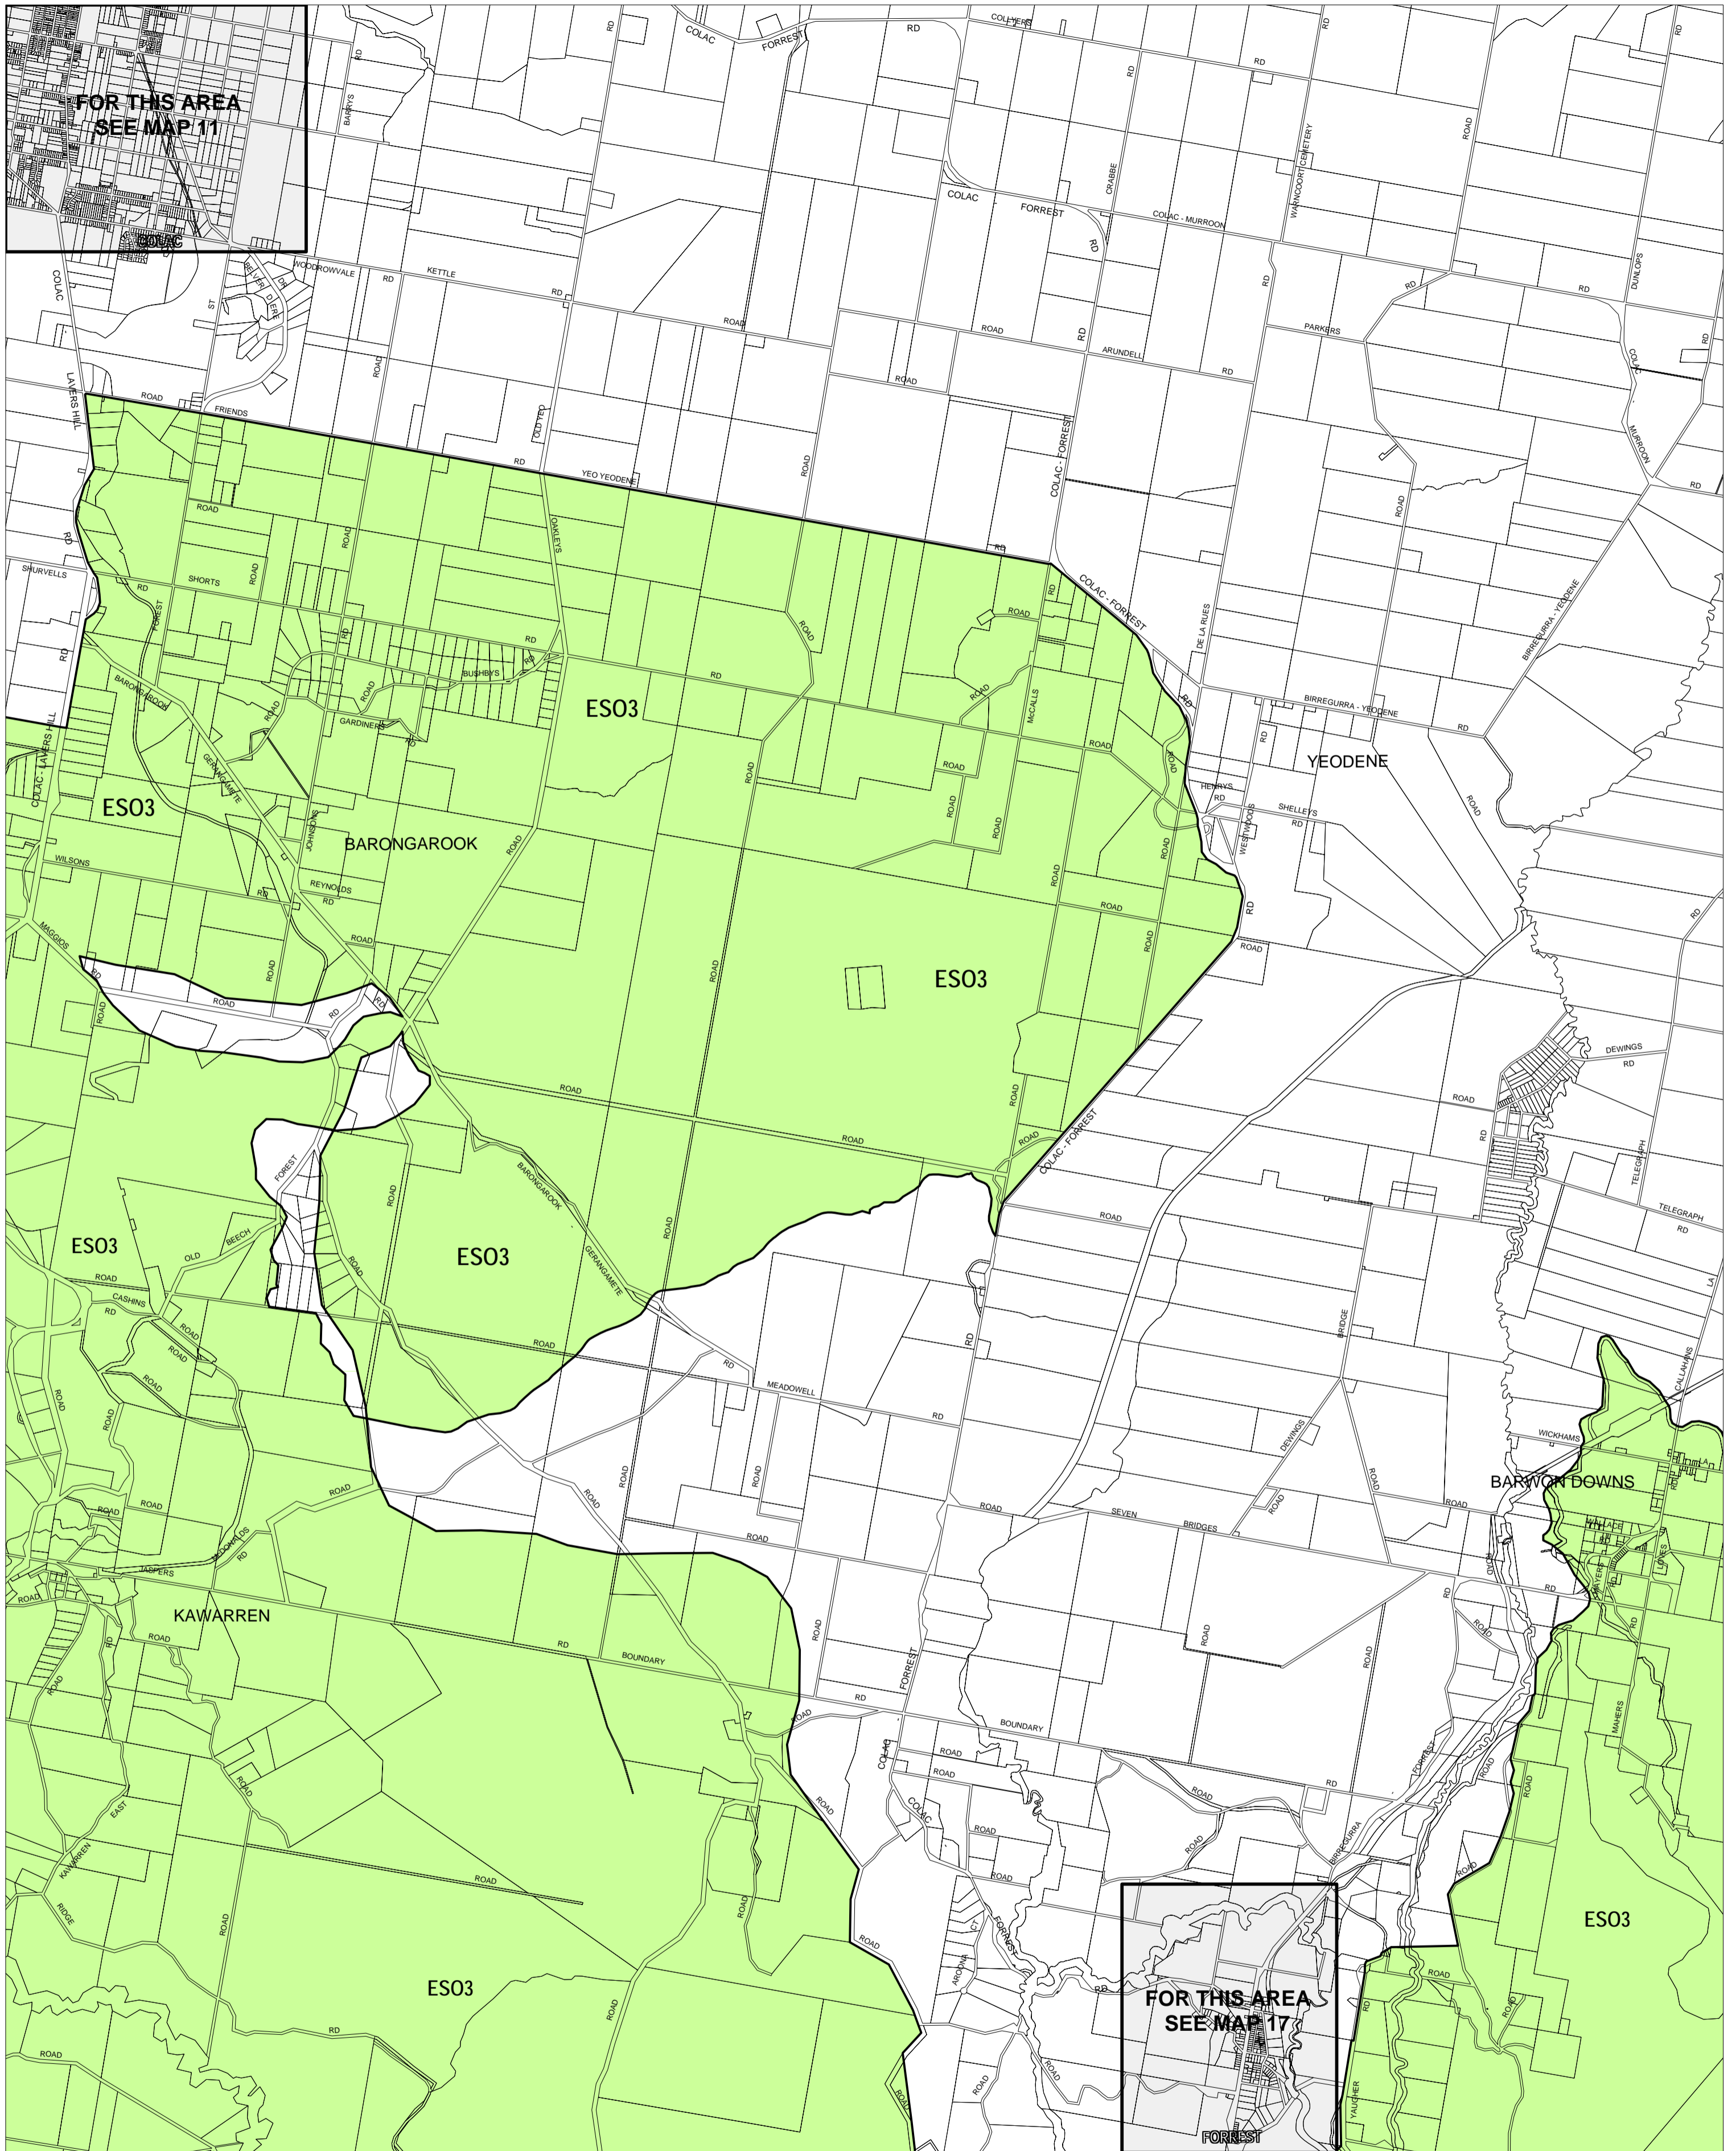

COLAC OTWAY PLANNING SCHEME - LOCAL PROVISION

Unknown Category
ES03 Unknown Code Es03

AUSTRALIAN MAP GRID ZONE 54

INDEX TO ADJOINING METRIC SERIES MAP

1	2	4
5	8	12
14	16	18
19	20	21
25	26	27

Printed: 12/6/2009

AMENDMENT C55