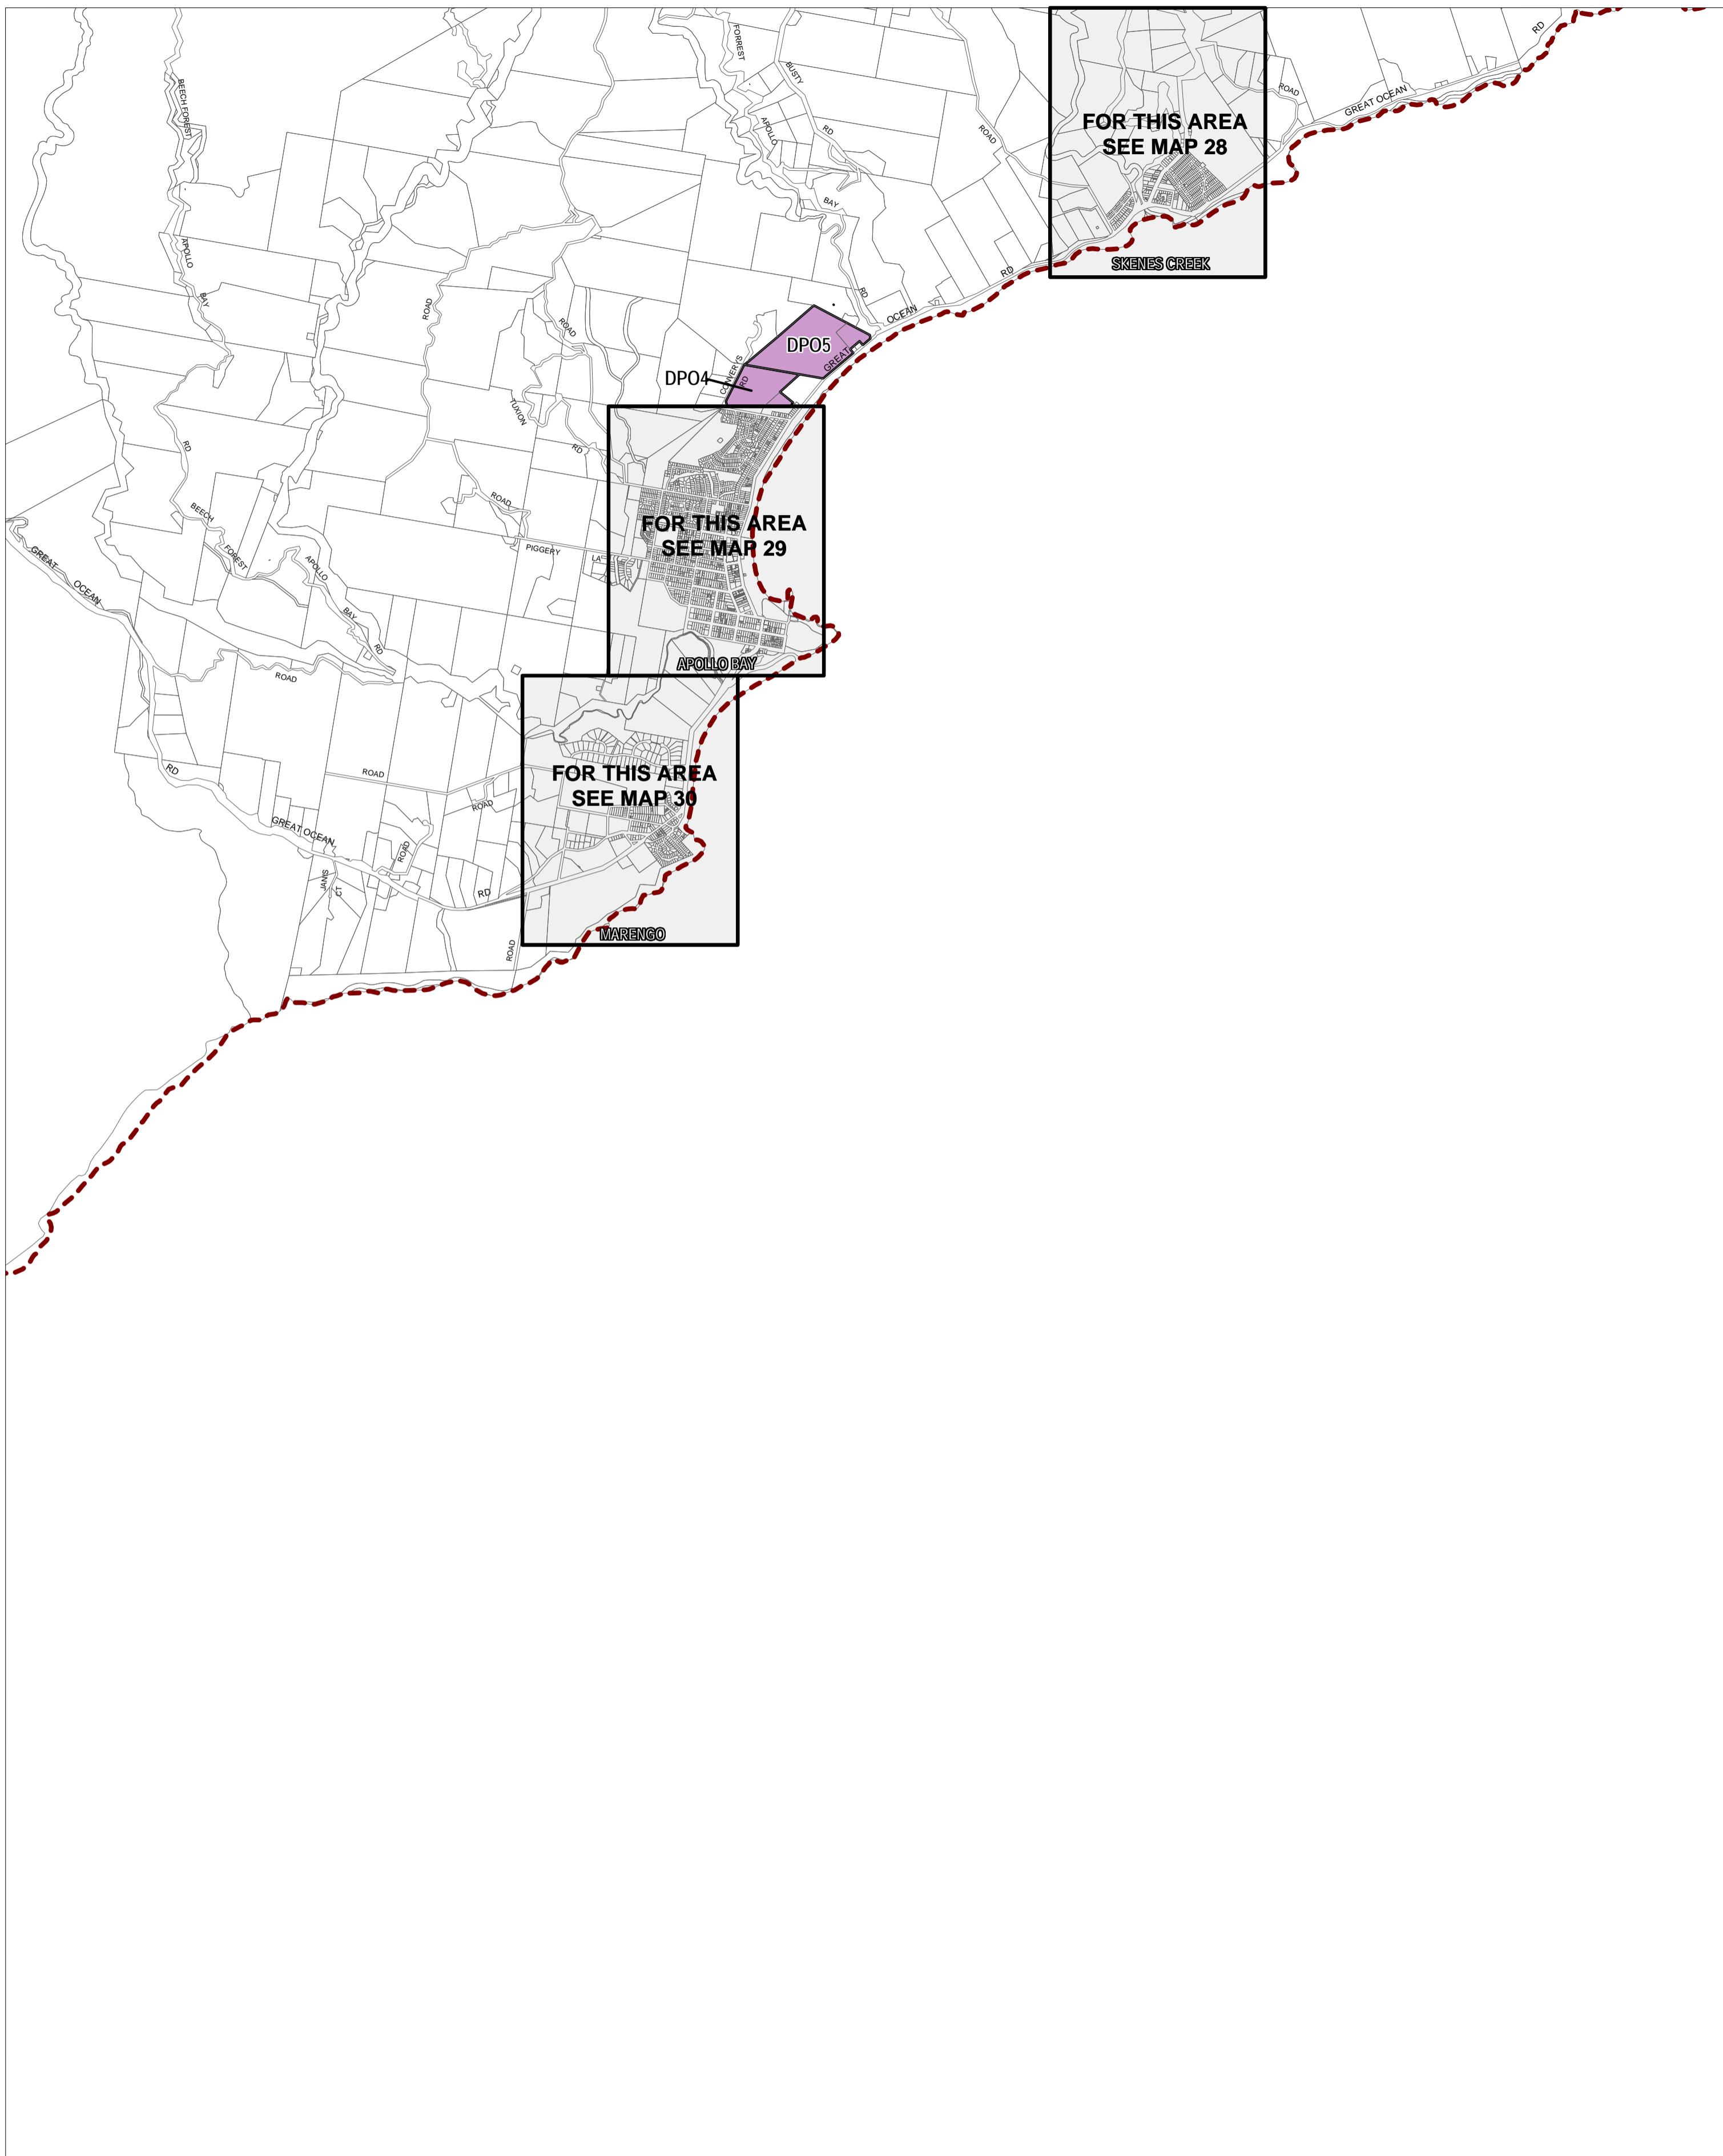

COLAC OTWAY PLANNING SCHEME - LOCAL PROVISION

Overlays	
	Development Plan Overlay - Schedule 4
	Development Plan Overlay - Schedule 5

AUSTRALIAN MAP GRID ZONE 54

INDEX TO ADJOINING METRIC SERIES MAP

	1	2	4
	5	6	12
14	8	9	18
19	15	16	17
	20	21	22
25	23	24	26
	26	27	

Printed: 13/2/2015

AMENDMENT C74