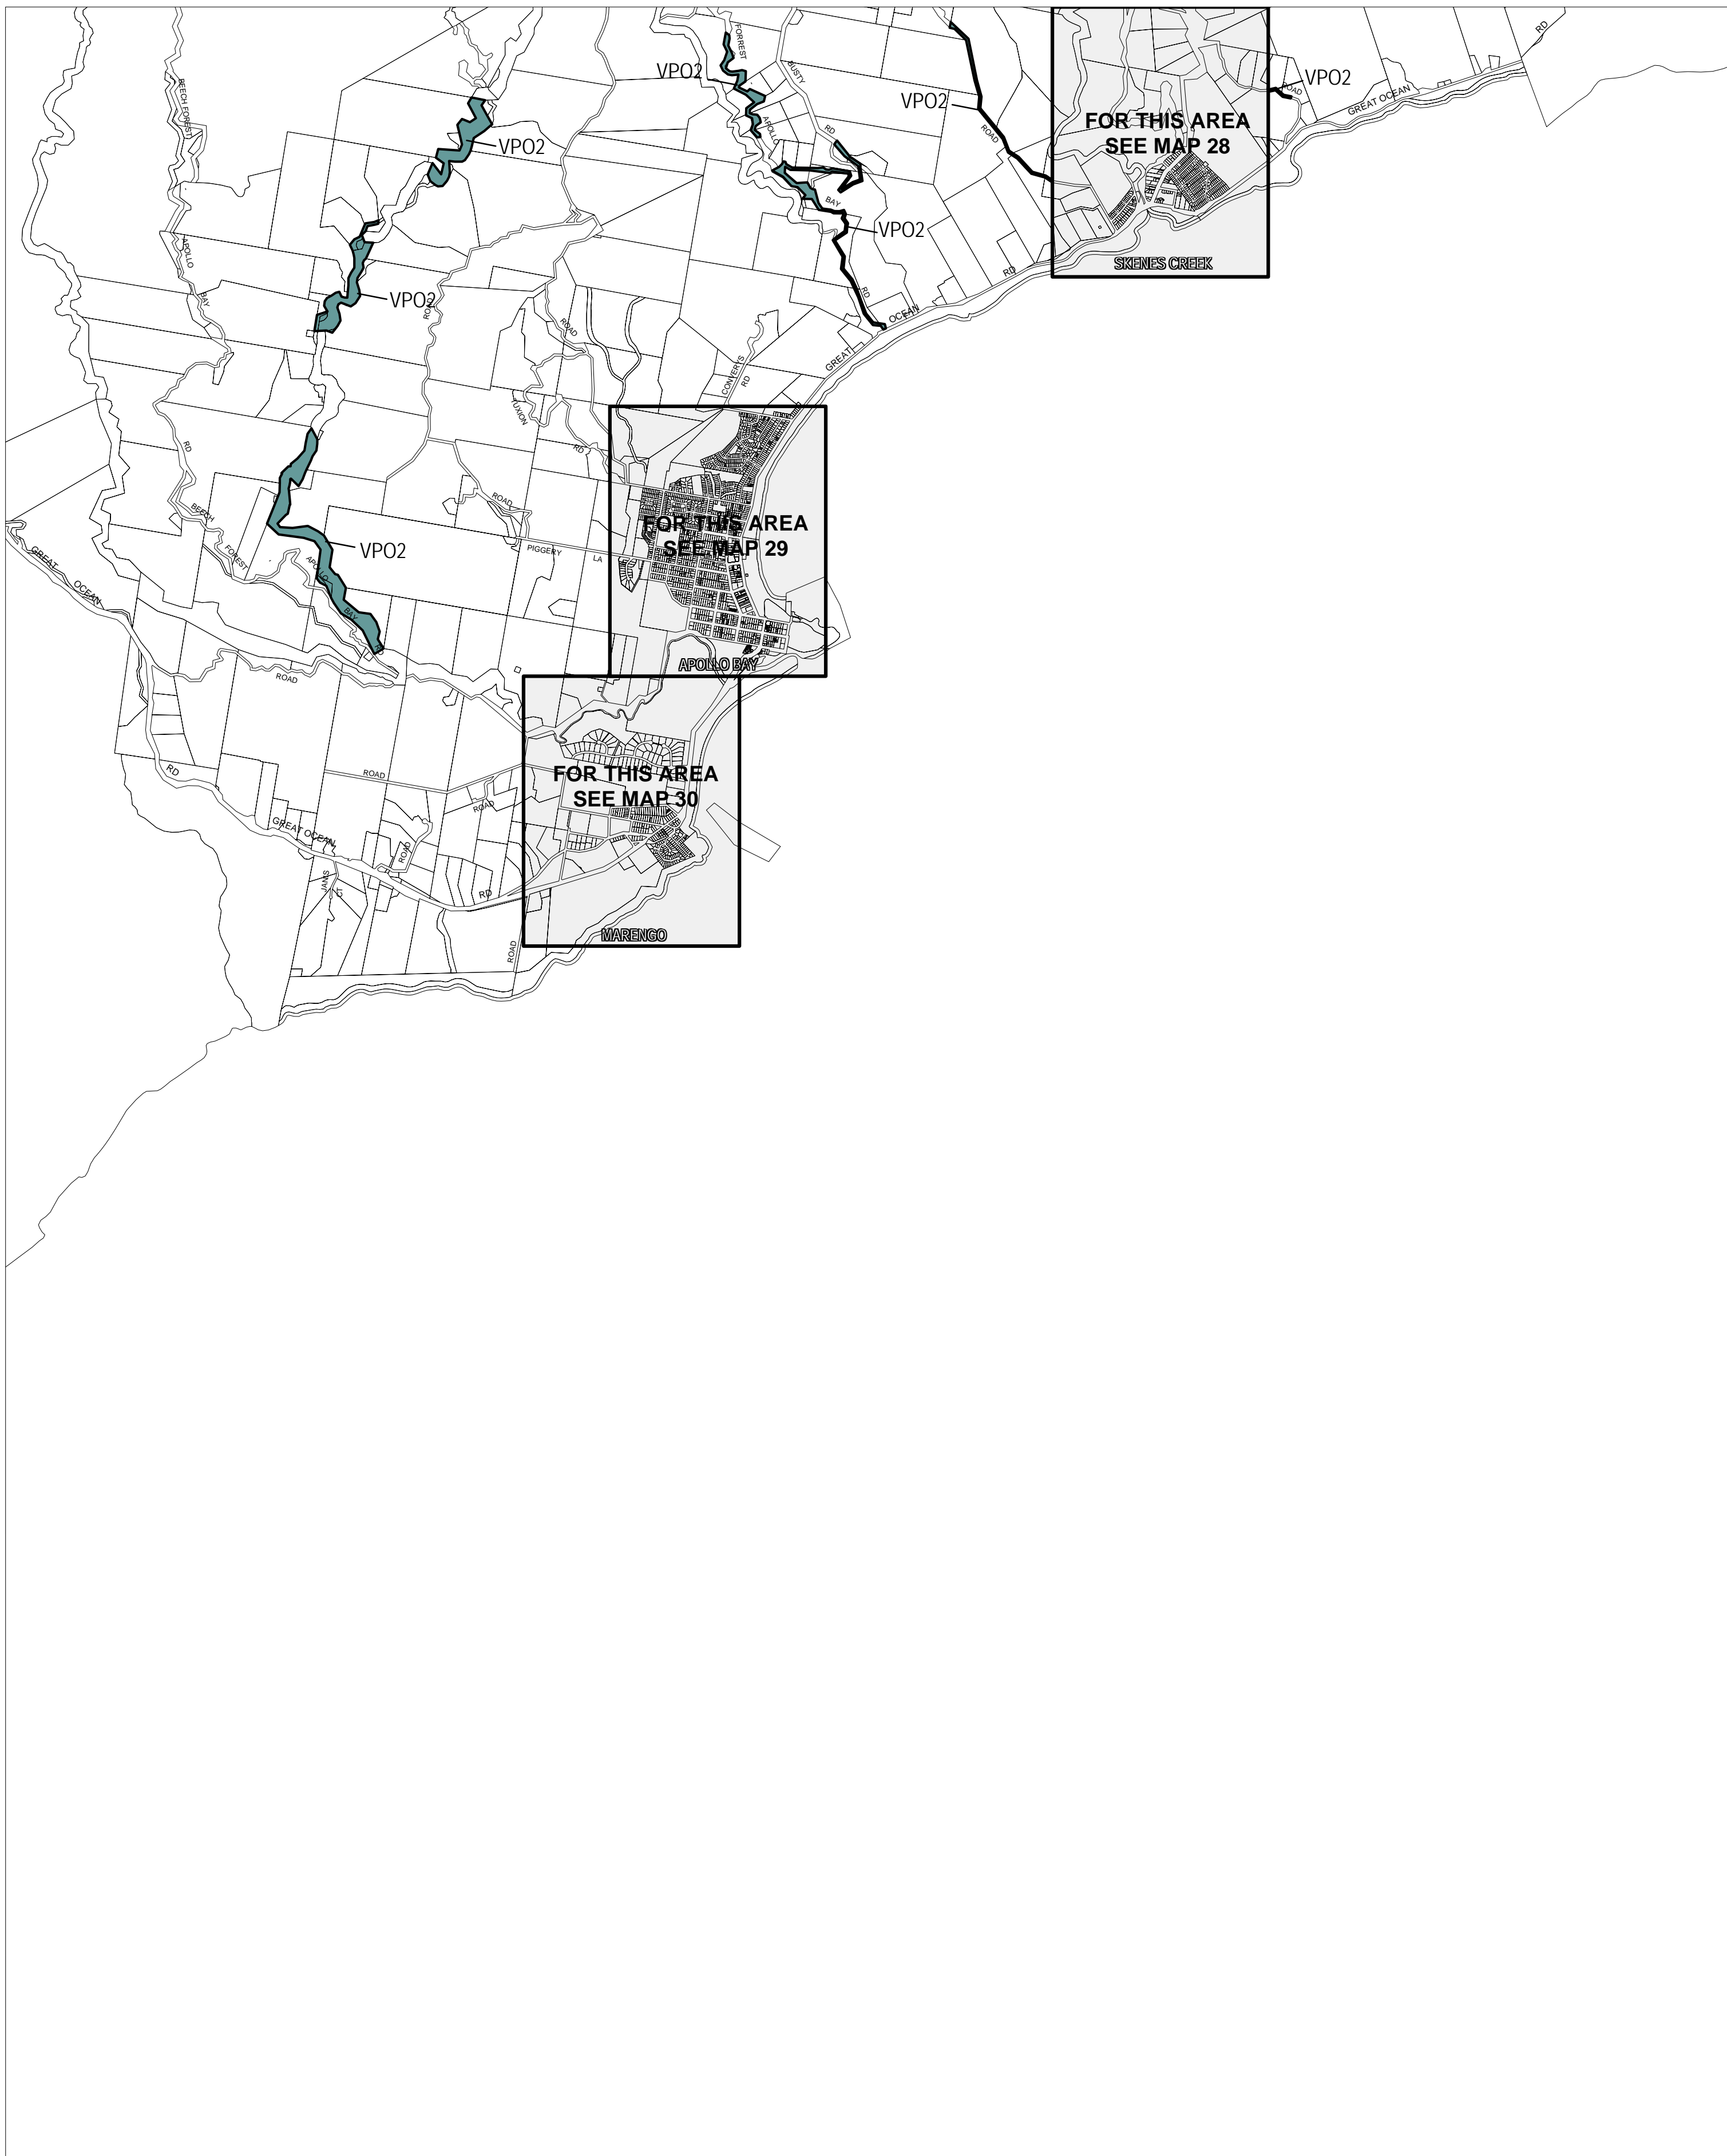

COLAC OTWAY PLANNING SCHEME - LOCAL PROVISION

Overlays

Vegetation Protection Overlay - Schedule 2

INDEX TO ADJOINING METRIC SERIES MAP

	1	2	4
	5	9	12
14	15	16	18
19	20	21	26
25	26	27	

Printed: 27/9/2007

AMENDMENT C2