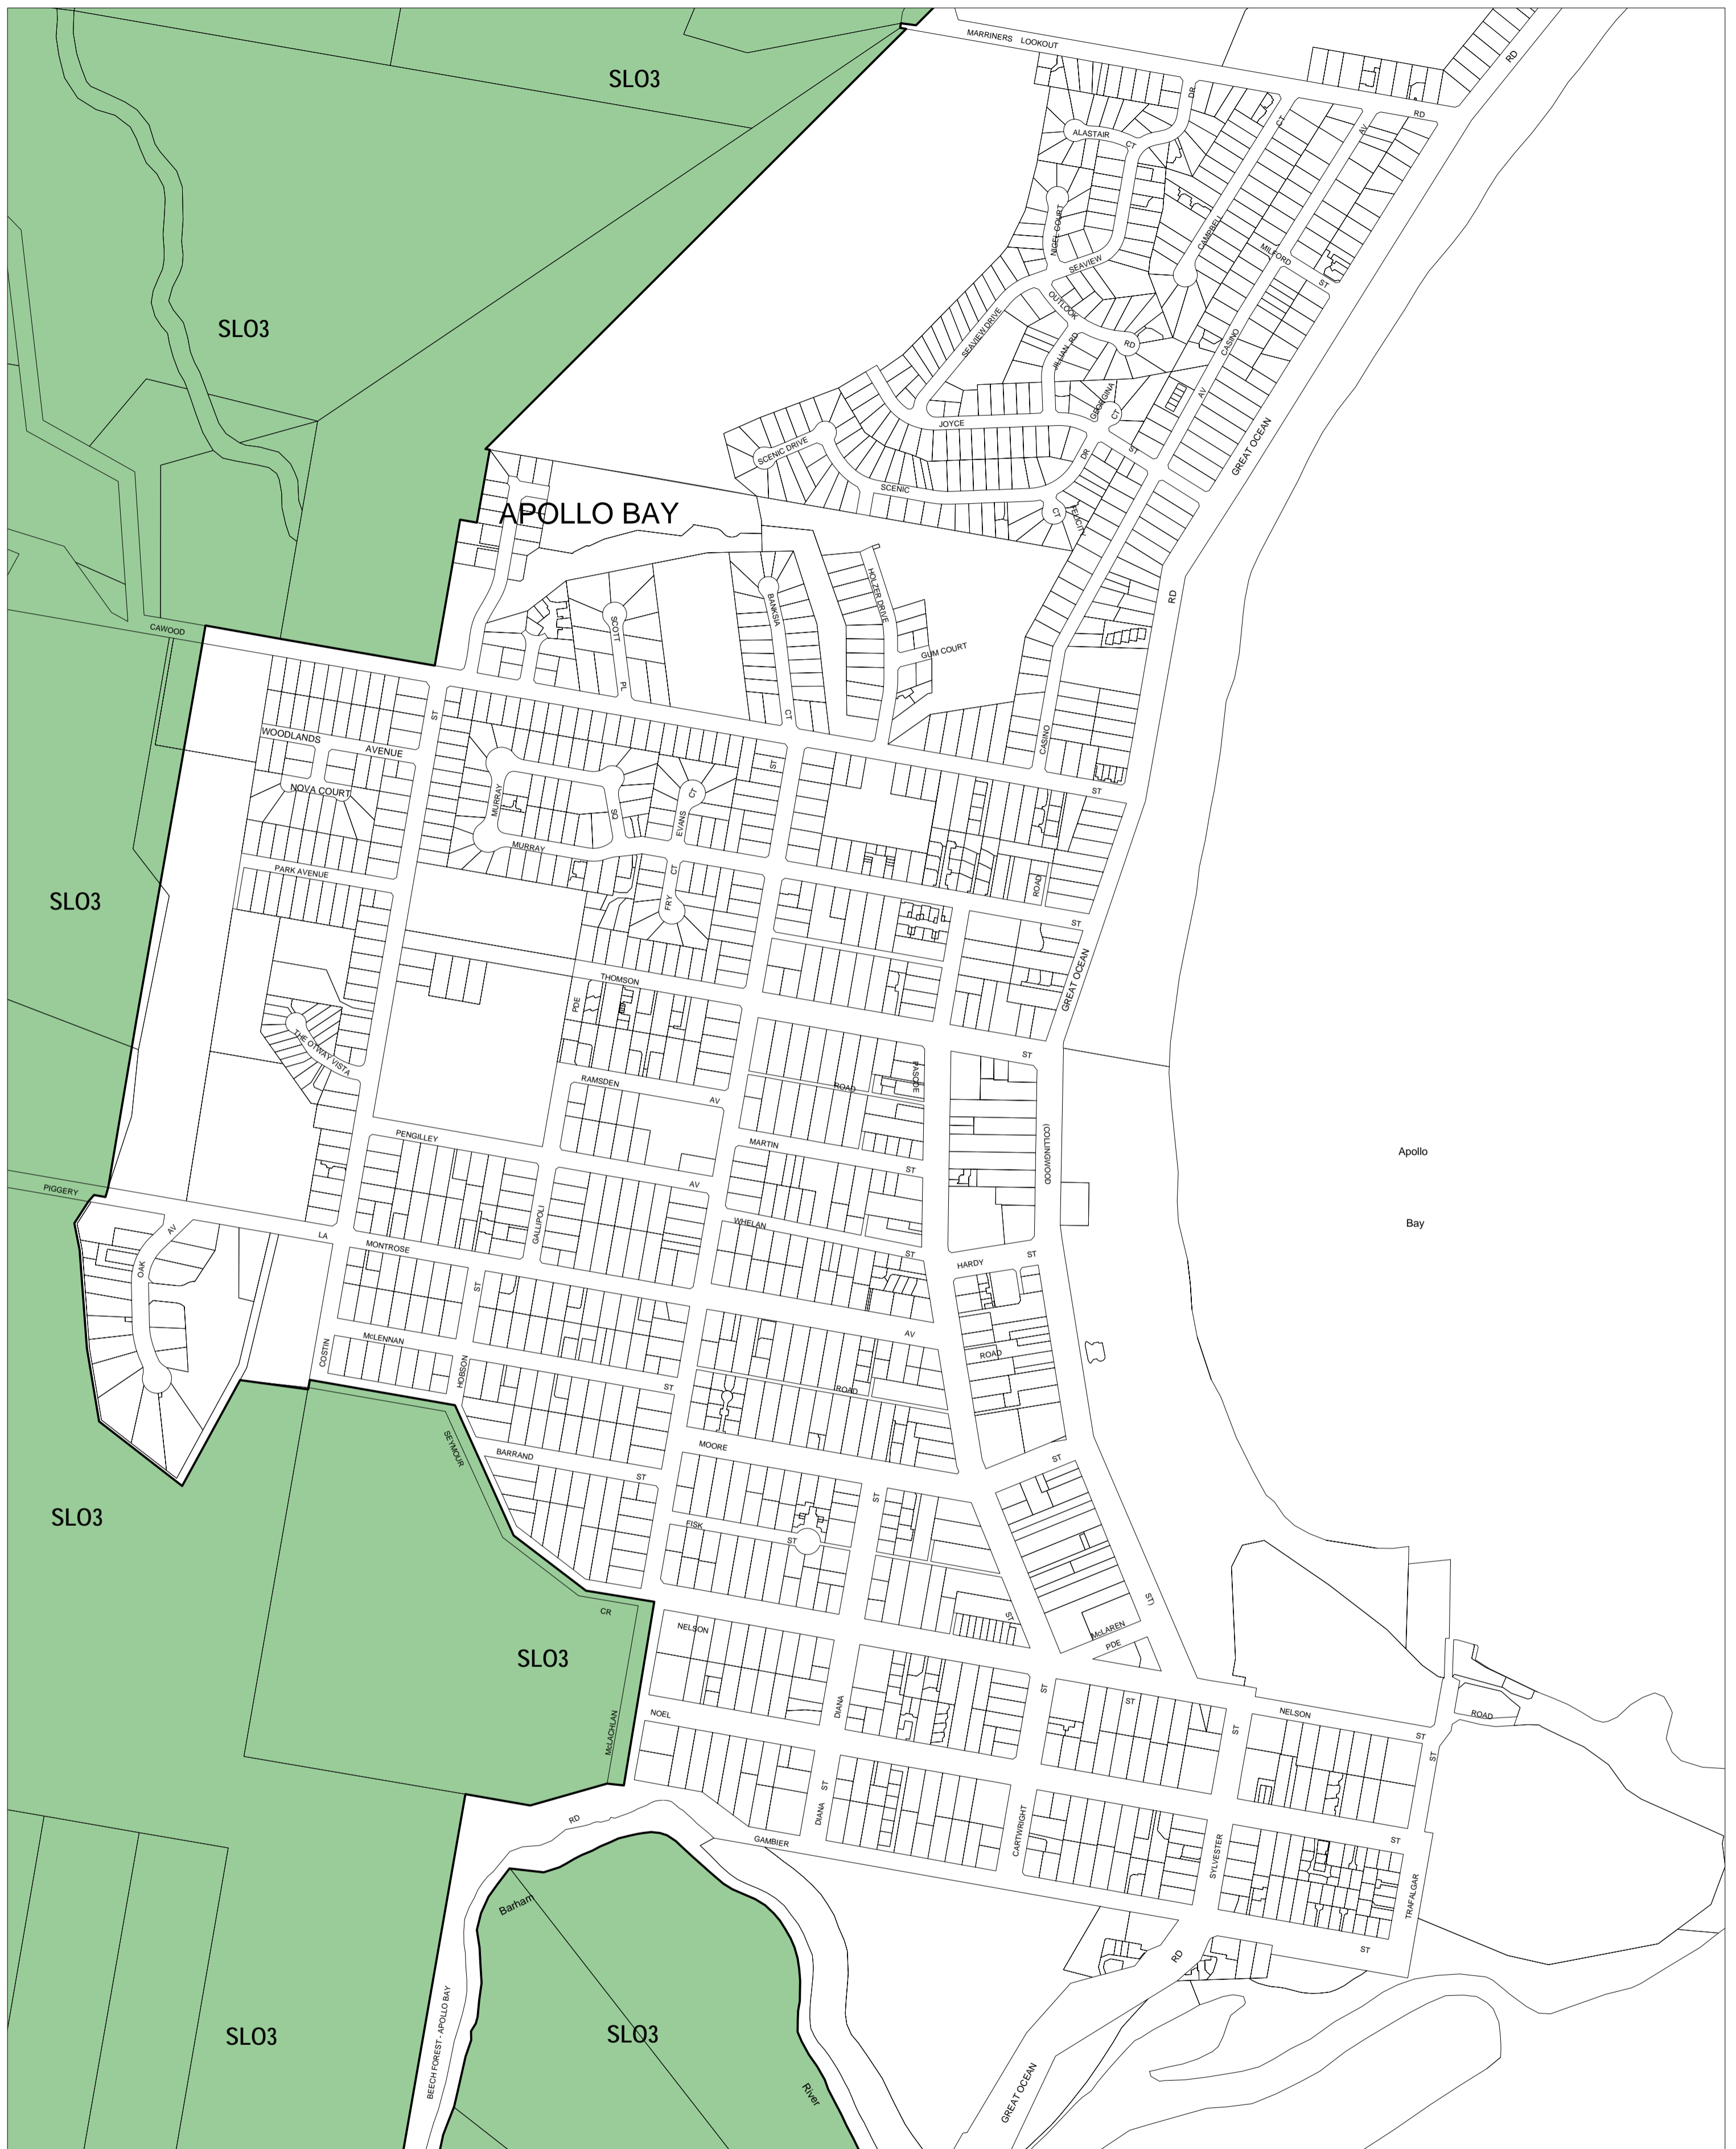

COLAC OTWAY PLANNING SCHEME - LOCAL PROVISION

Overlays

SLO3 Significant Landscape Overlay - Schedule 3

INDEX TO ADJOINING METRIC SERIES MAP

	1	2	4
5	6	9	12
14	15	16	18
19	20	21	22
25	26	27	

Printed: 12/6/2009

AMENDMENT C55