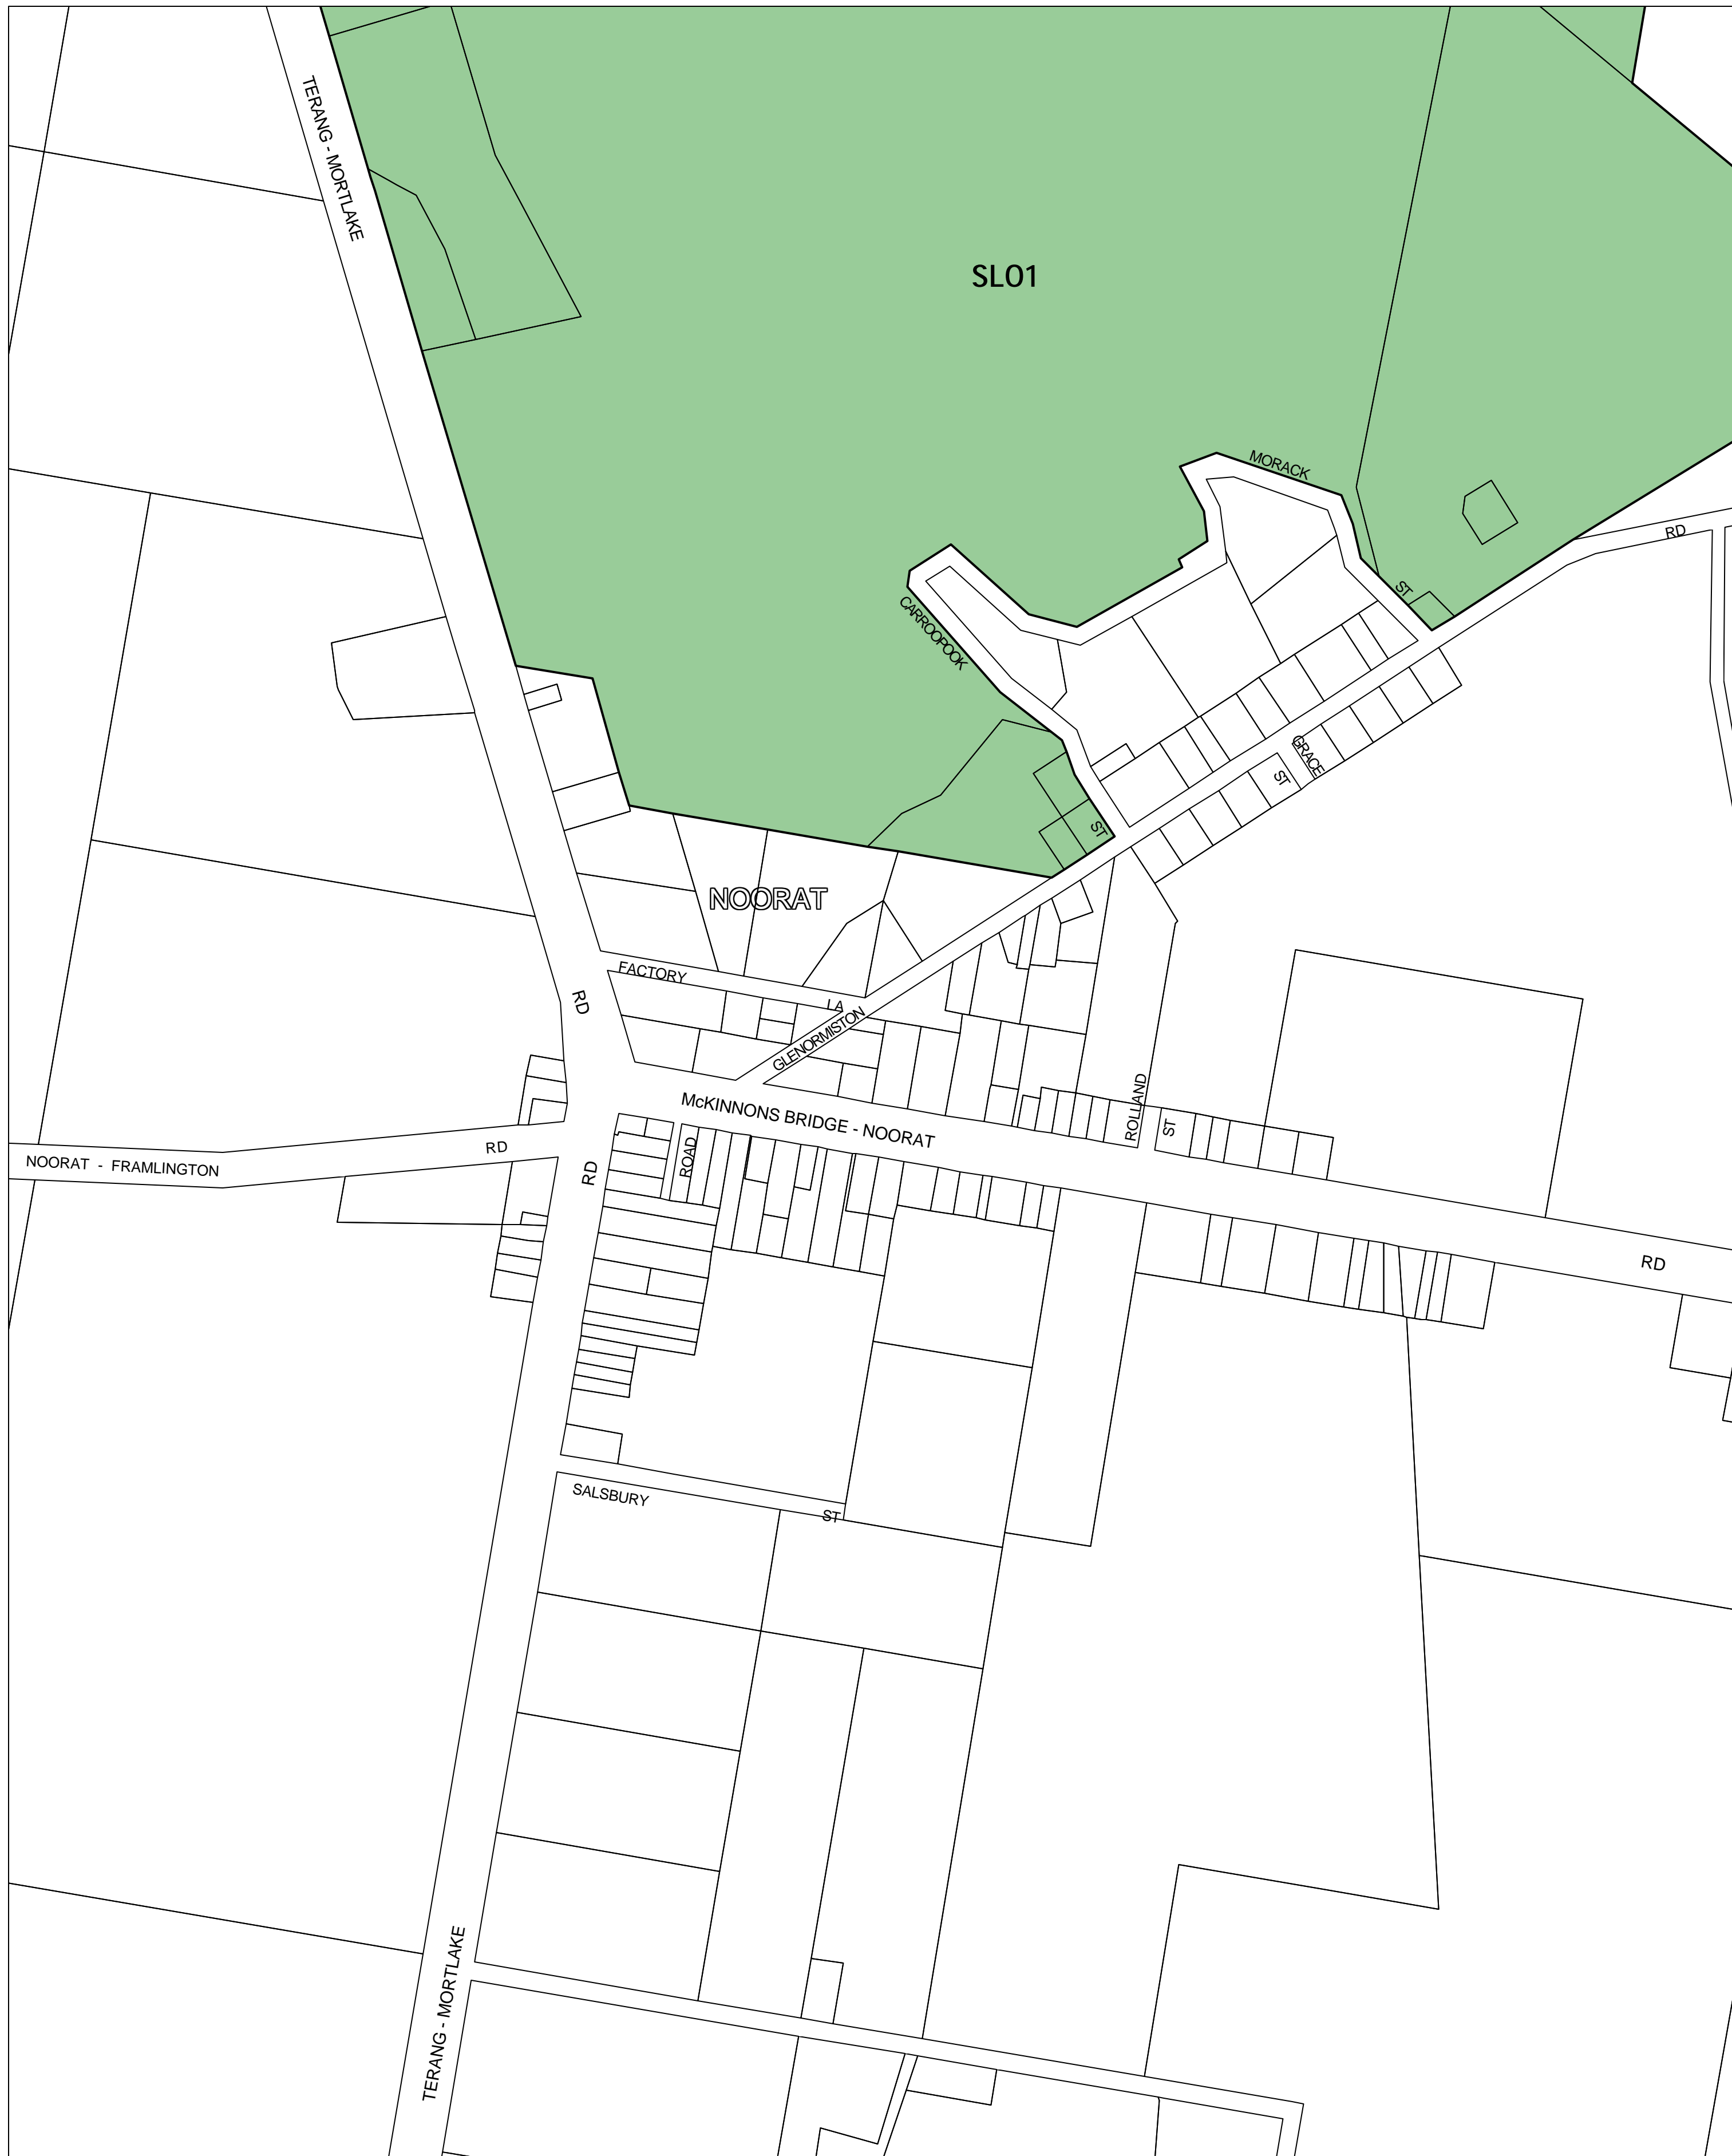

CORANGAMITE PLANNING SCHEME - LOCAL PROVISION

Overlays

SLO1 Significant Landscape Overlay - Schedule 1

AUSTRALIAN MAP GRID ZONE 54

Printed: 5/6/2007

INDEX TO ADJOINING METRIC SERIES MAP