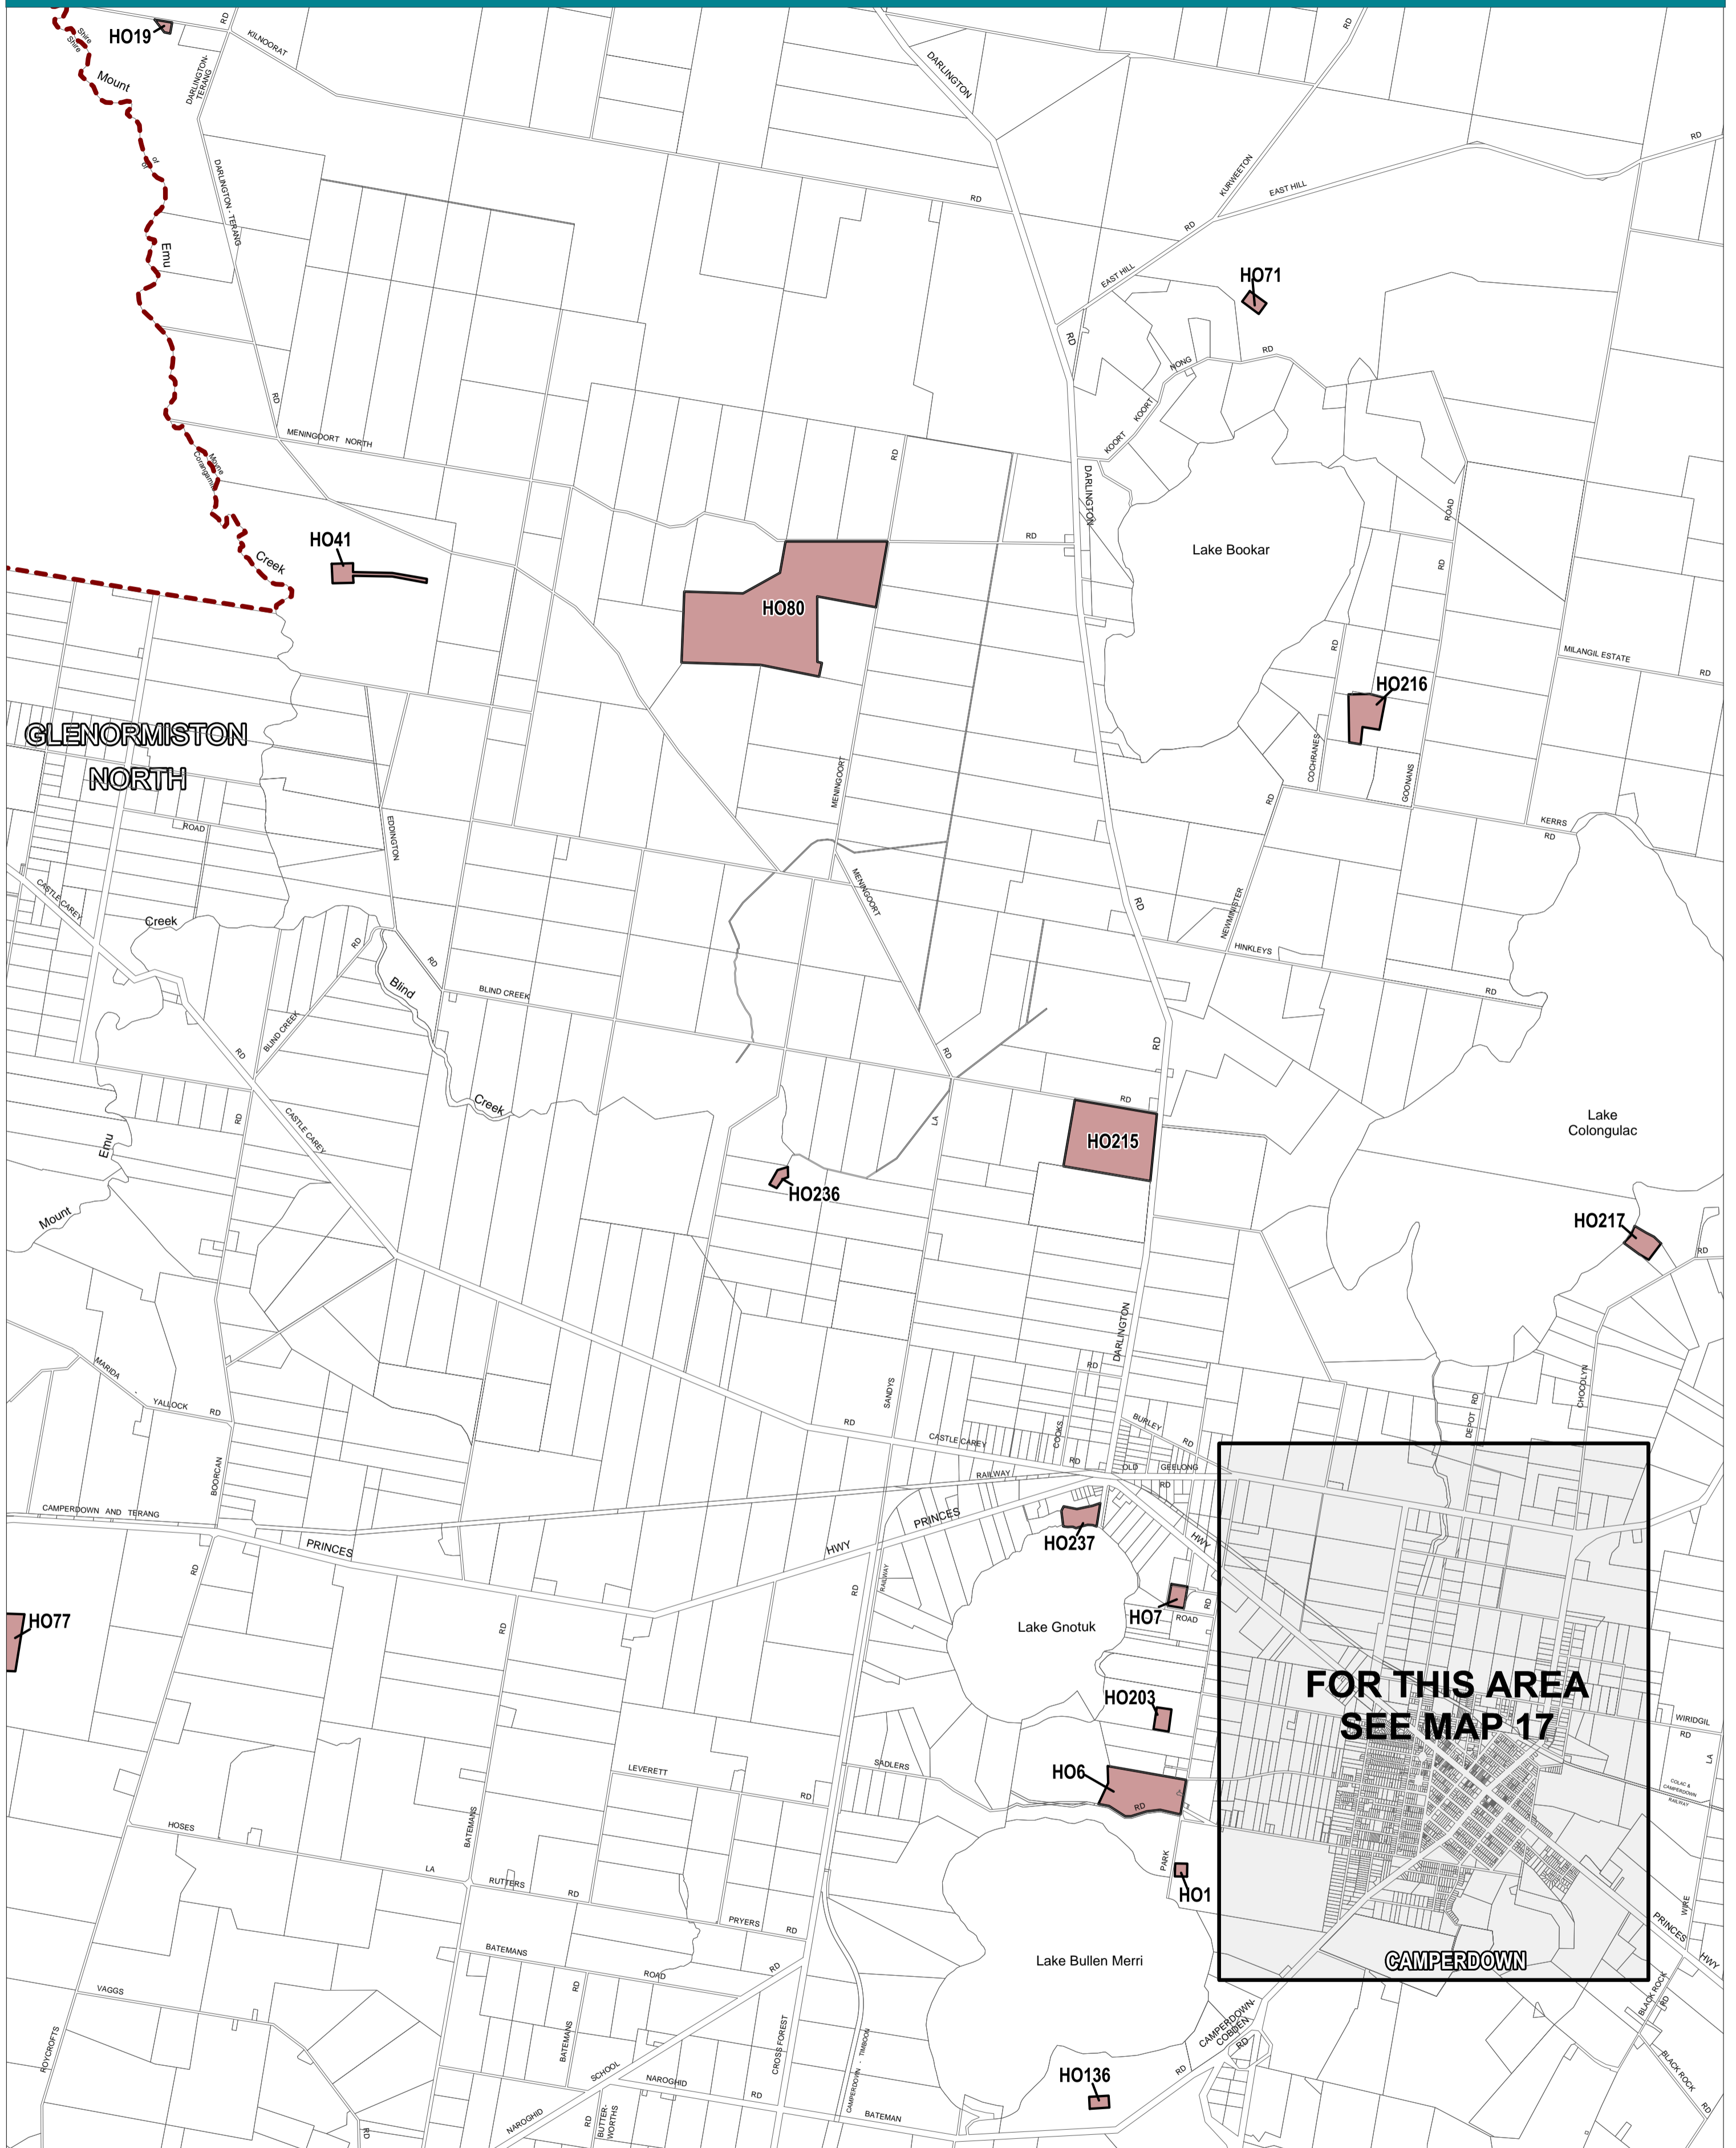

CORANGAMITE PLANNING SCHEME - LOCAL PROVISION

Overlays

HO Heritage Overlay

AUSTRALIAN MAP GRID ZONE 54

PREPARED BY: Planning Mapping Services

Environment, Land, Water and Planning

INDEX TO ADJOINING METRIC SERIES MAP

Printed: 18/3/2016

AMENDMENT C39