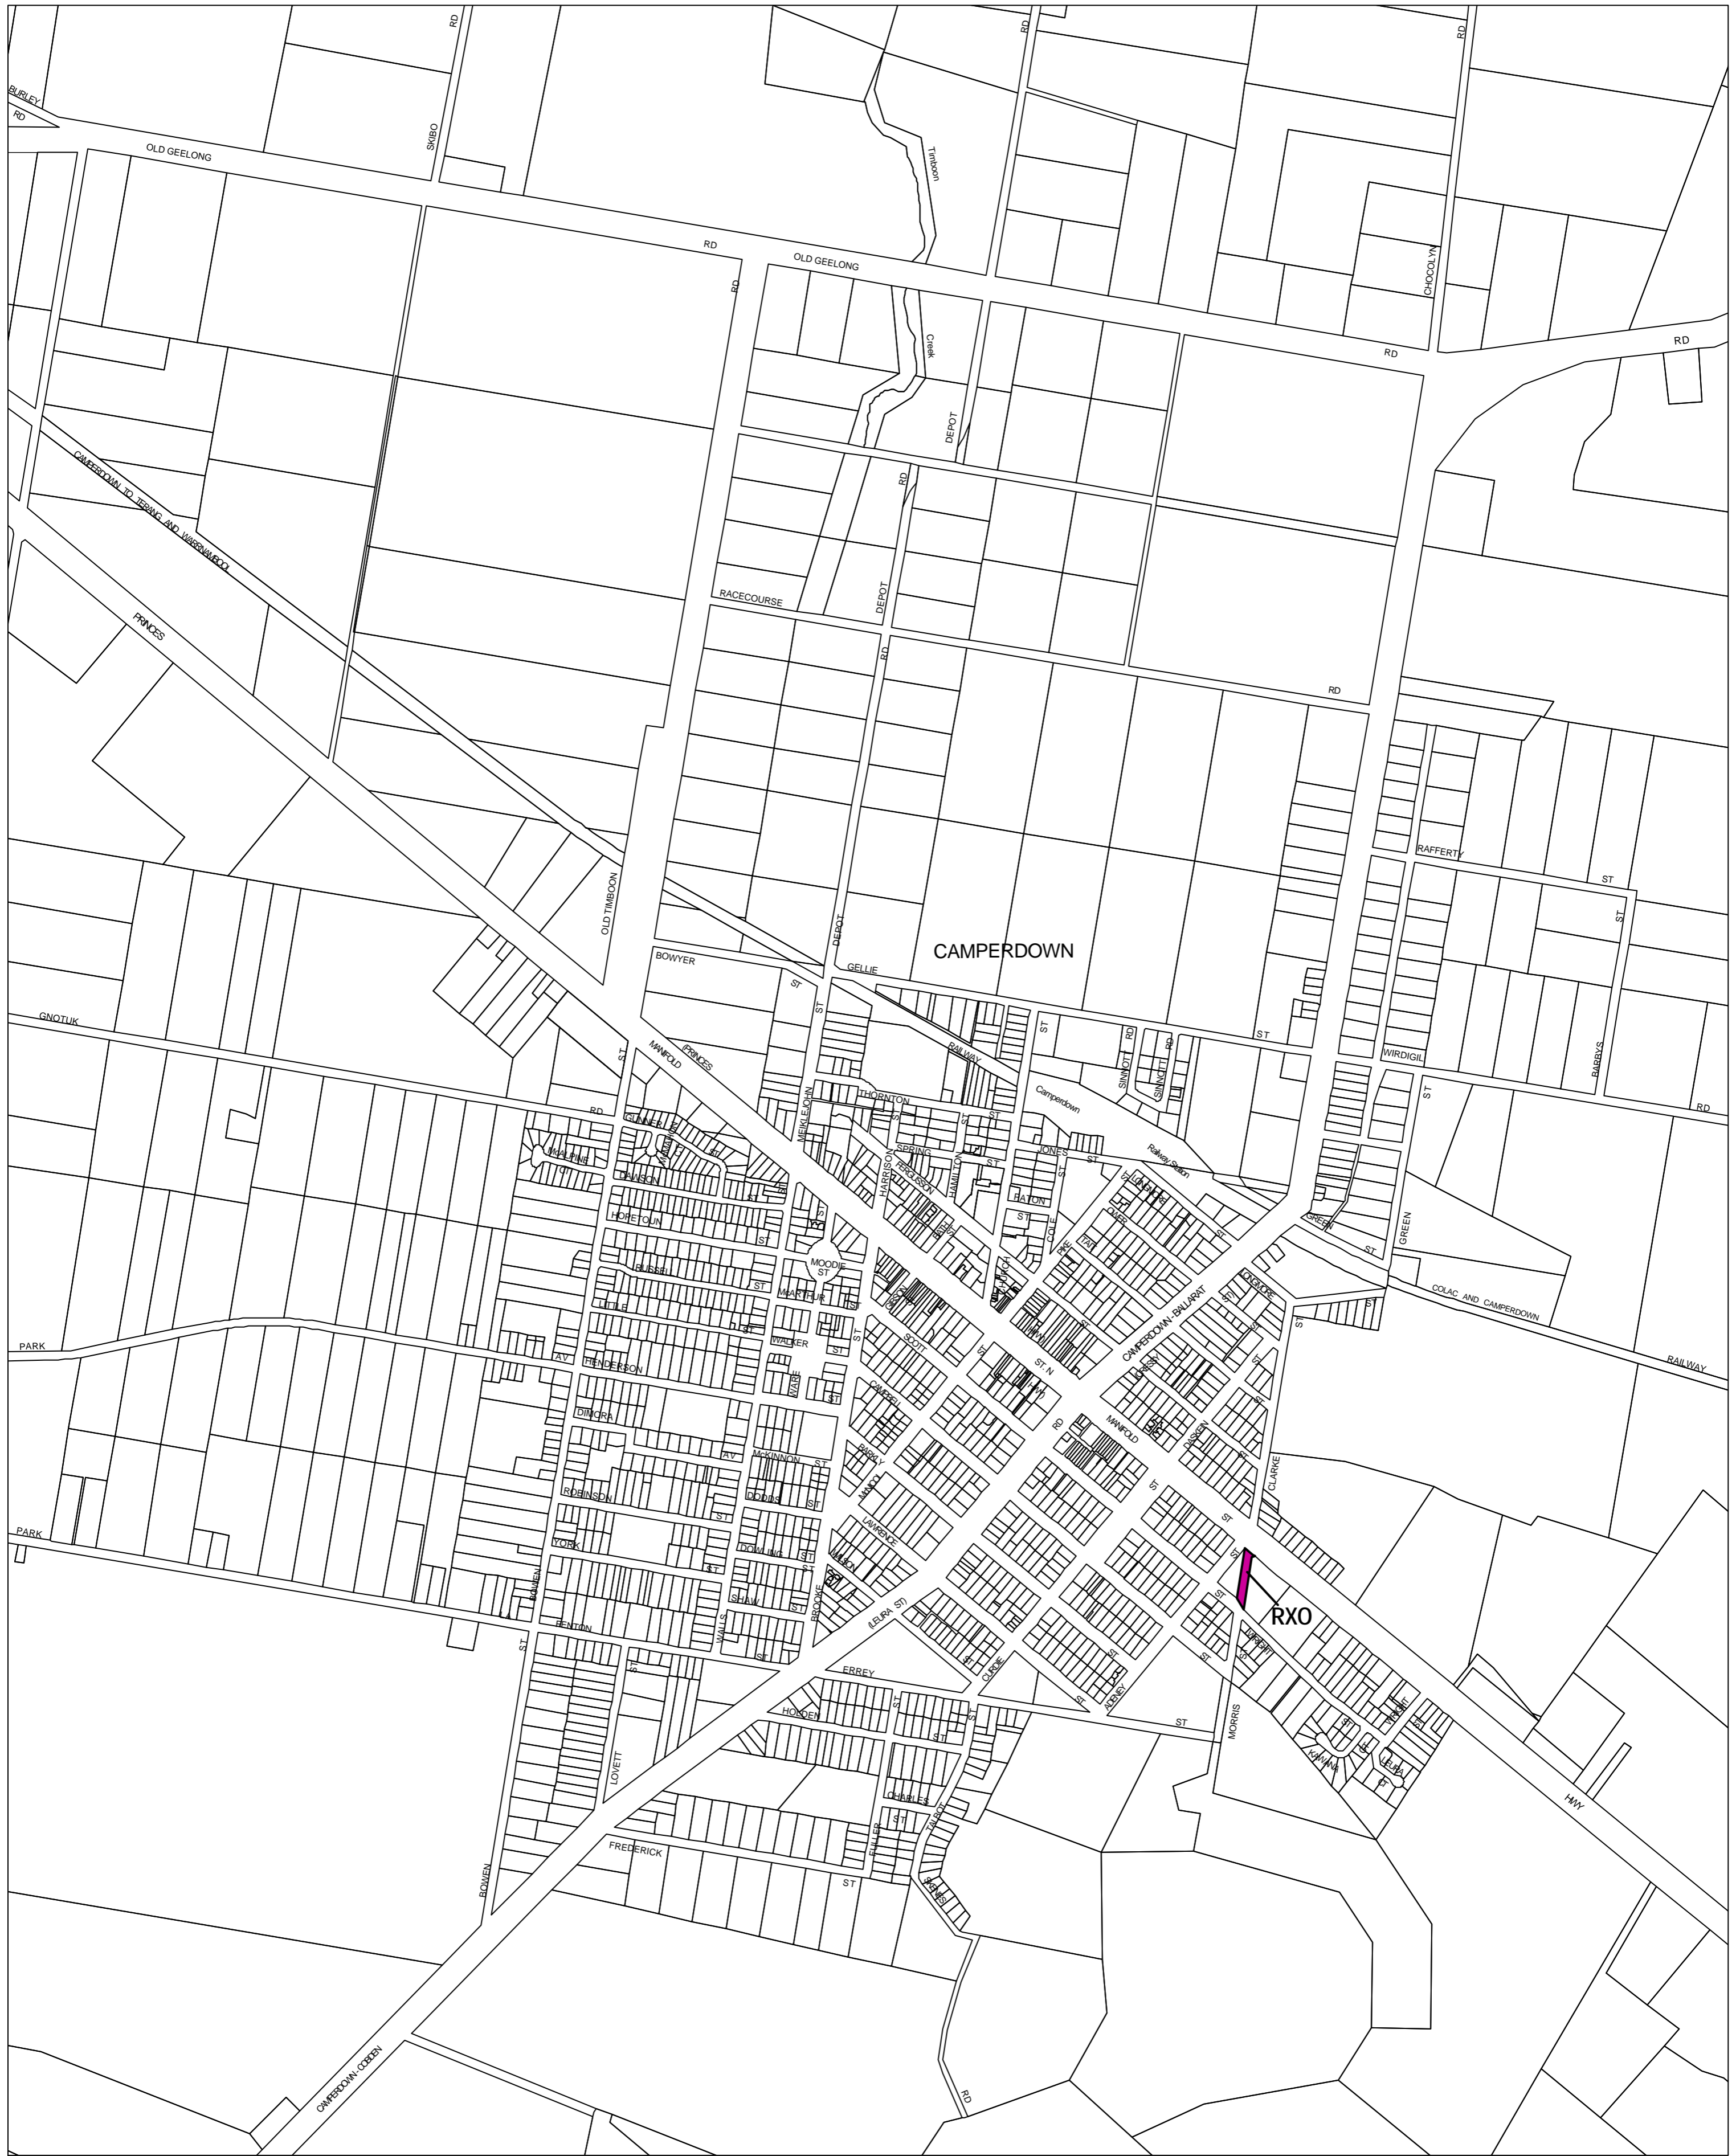

CORANGAMITE PLANNING SCHEME - LOCAL PROVISION

Overlays

- Road Closure Overlay

AUSTRALIAN MAP GRID ZONE 54

Printed: 30/5/2007

INDEX TO ADJOINING METRIC SERIES MAP