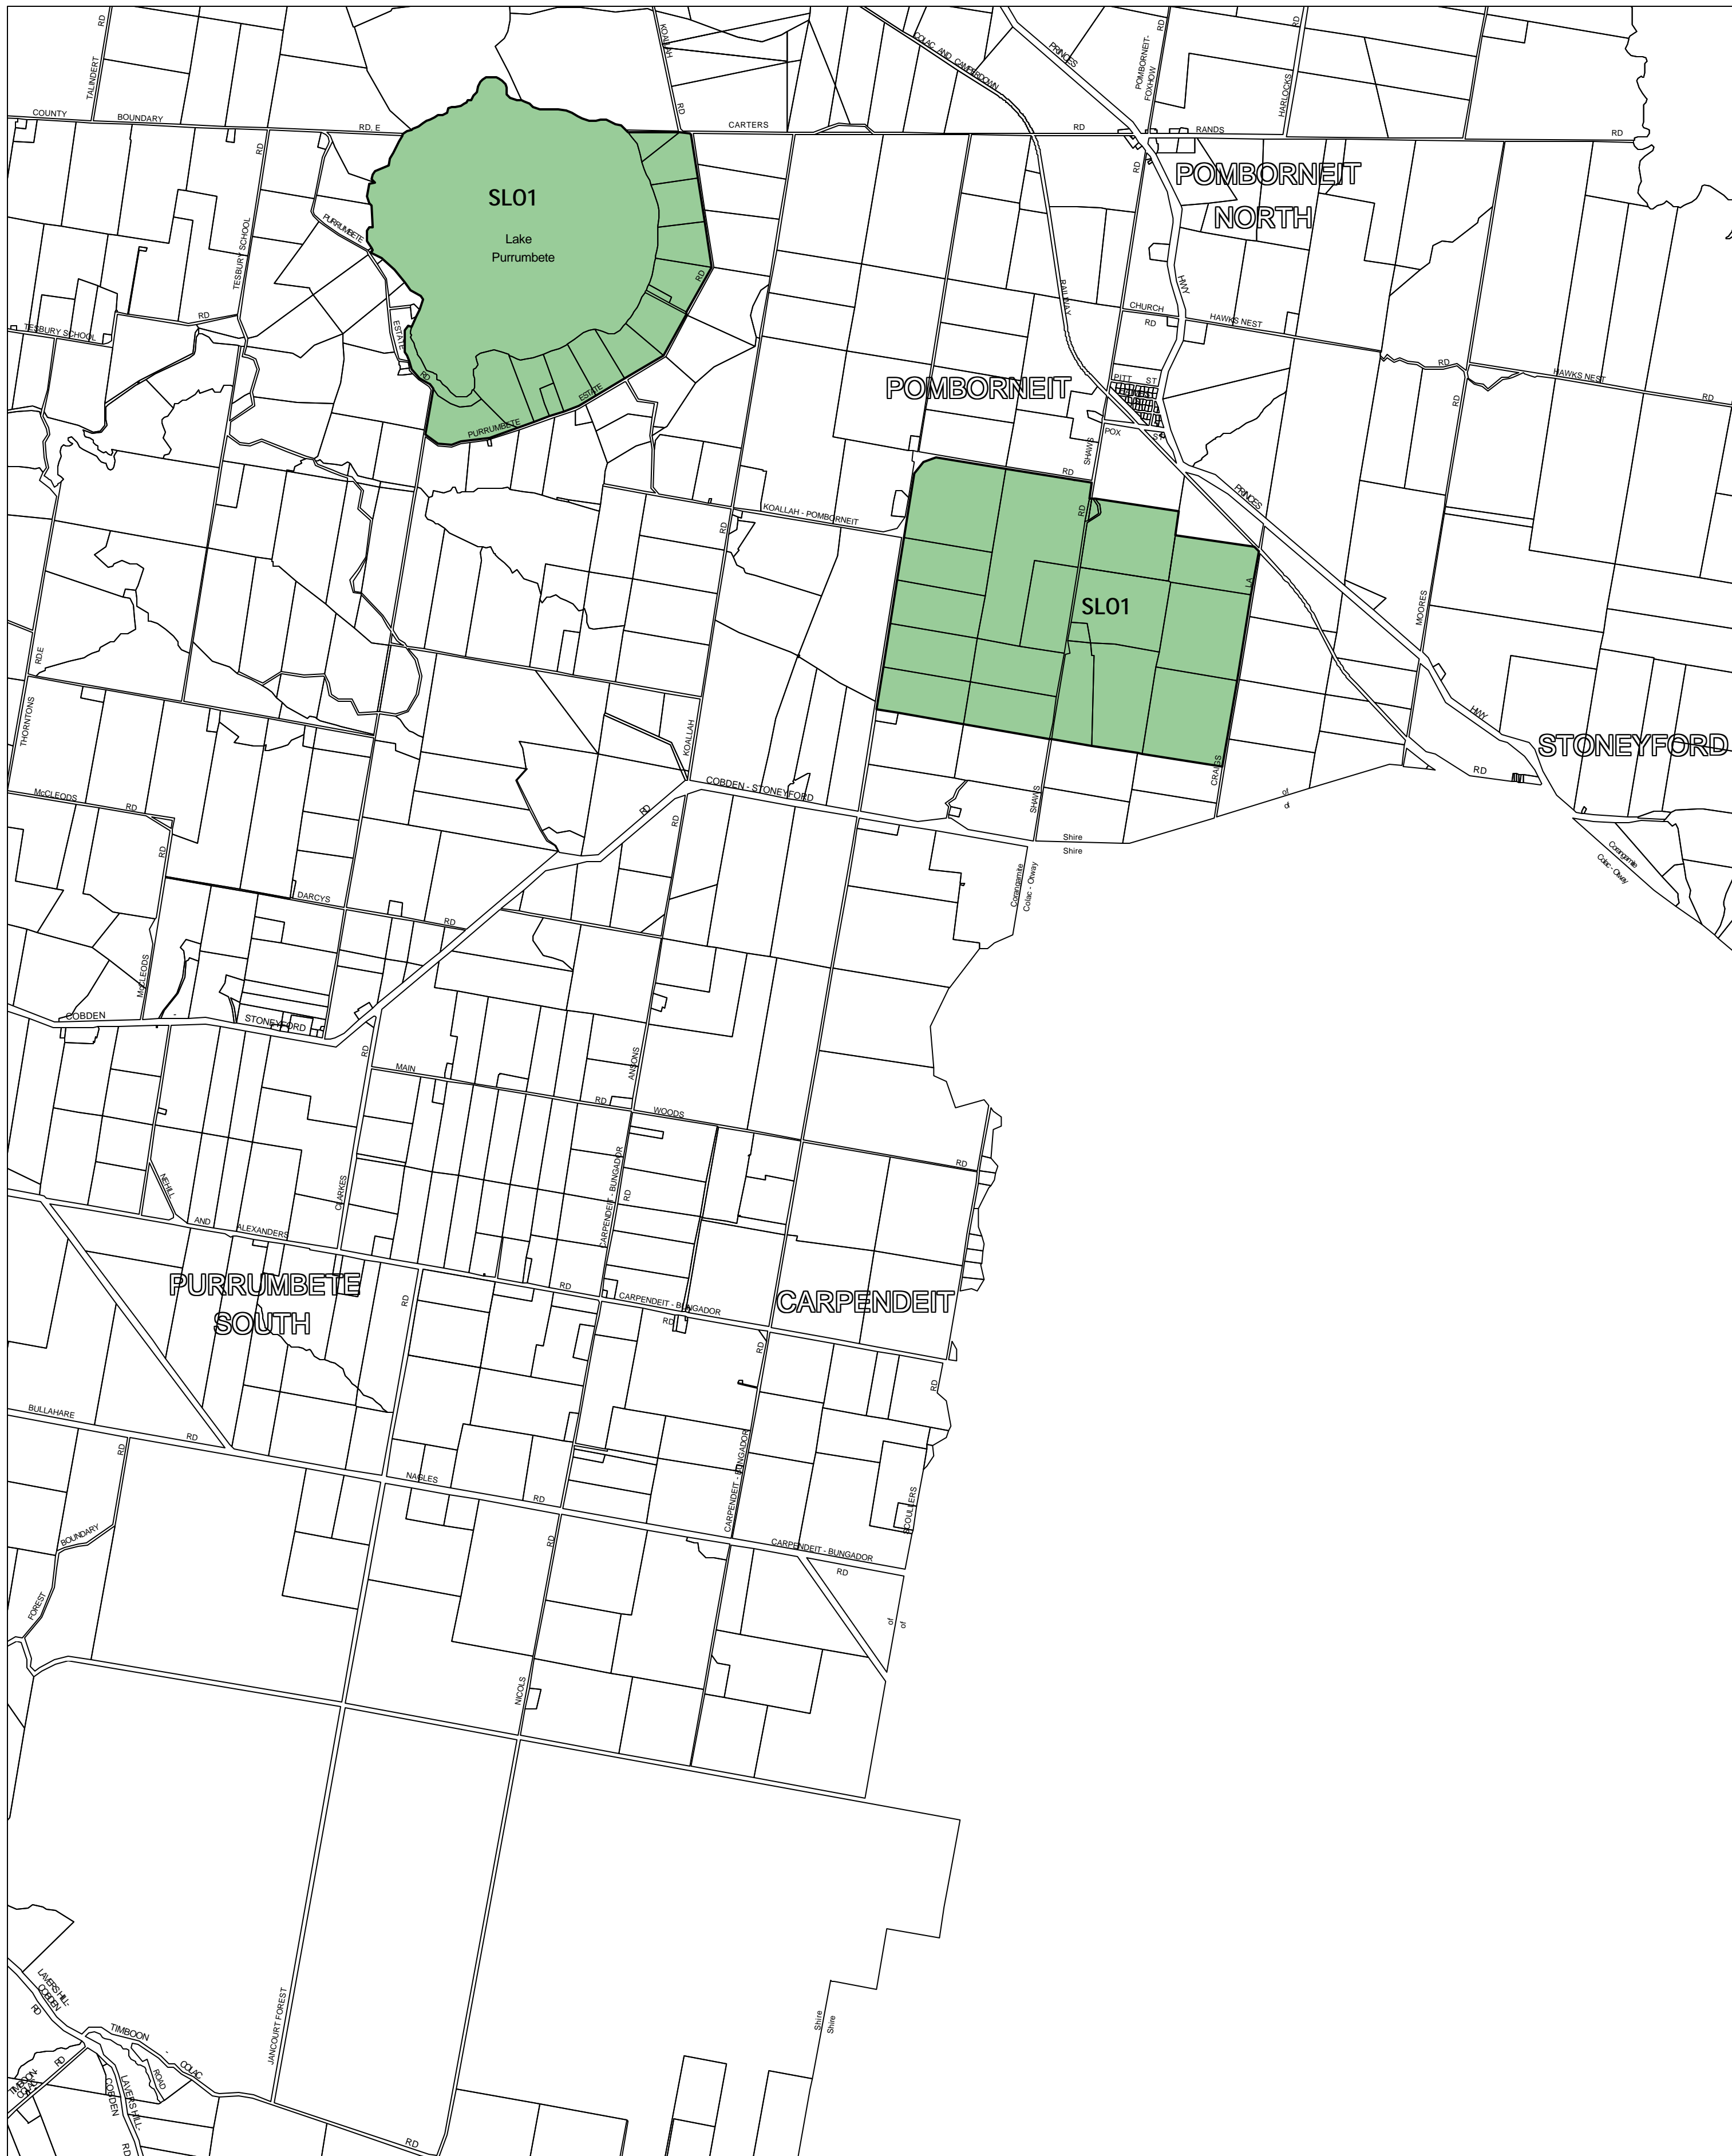

CORANGAMITE PLANNING SCHEME - LOCAL PROVISION

Overlays

SLO1 Significant Landscape Overlay - Schedule 1

AUSTRALIAN MAP GRID ZONE 54

Printed: 5/6/2007