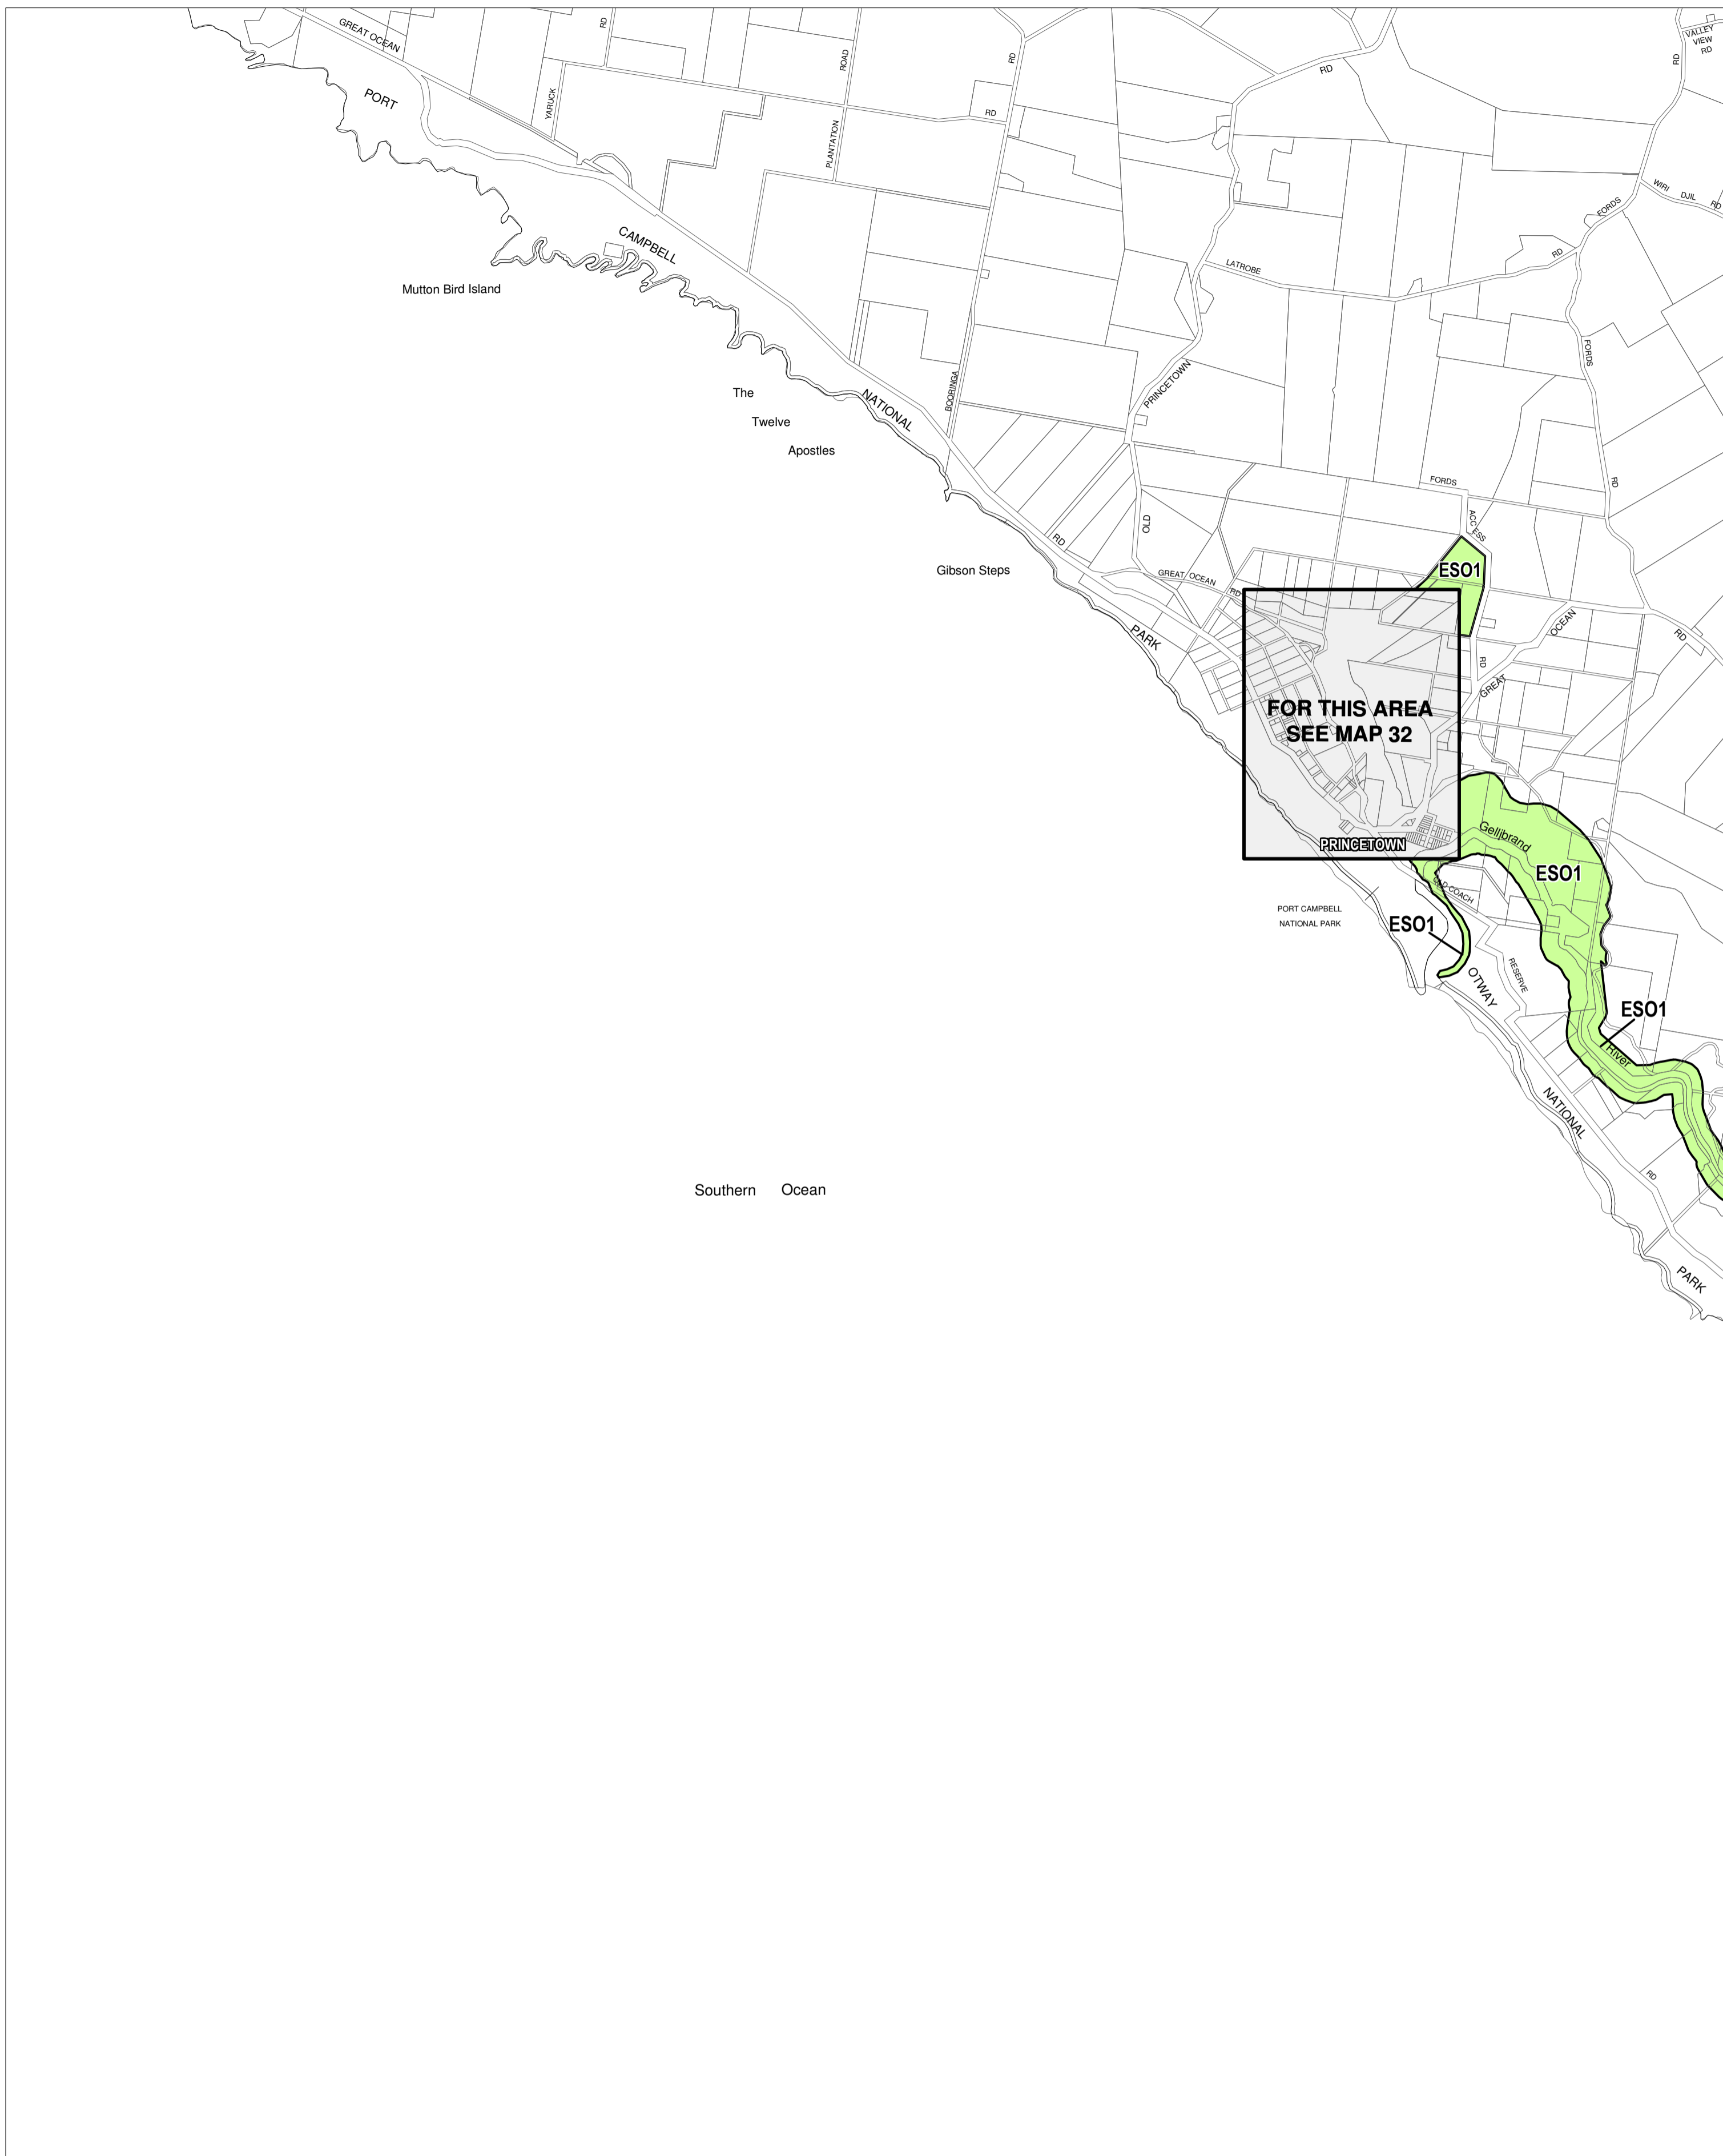

CORANGAMITE PLANNING SCHEME - LOCAL PROVISION

Southern Ocean

Overlays

ES01 Environmental Significance Overlay - Schedule 1

Printed: 6/3/2012

AMENDMENT C21