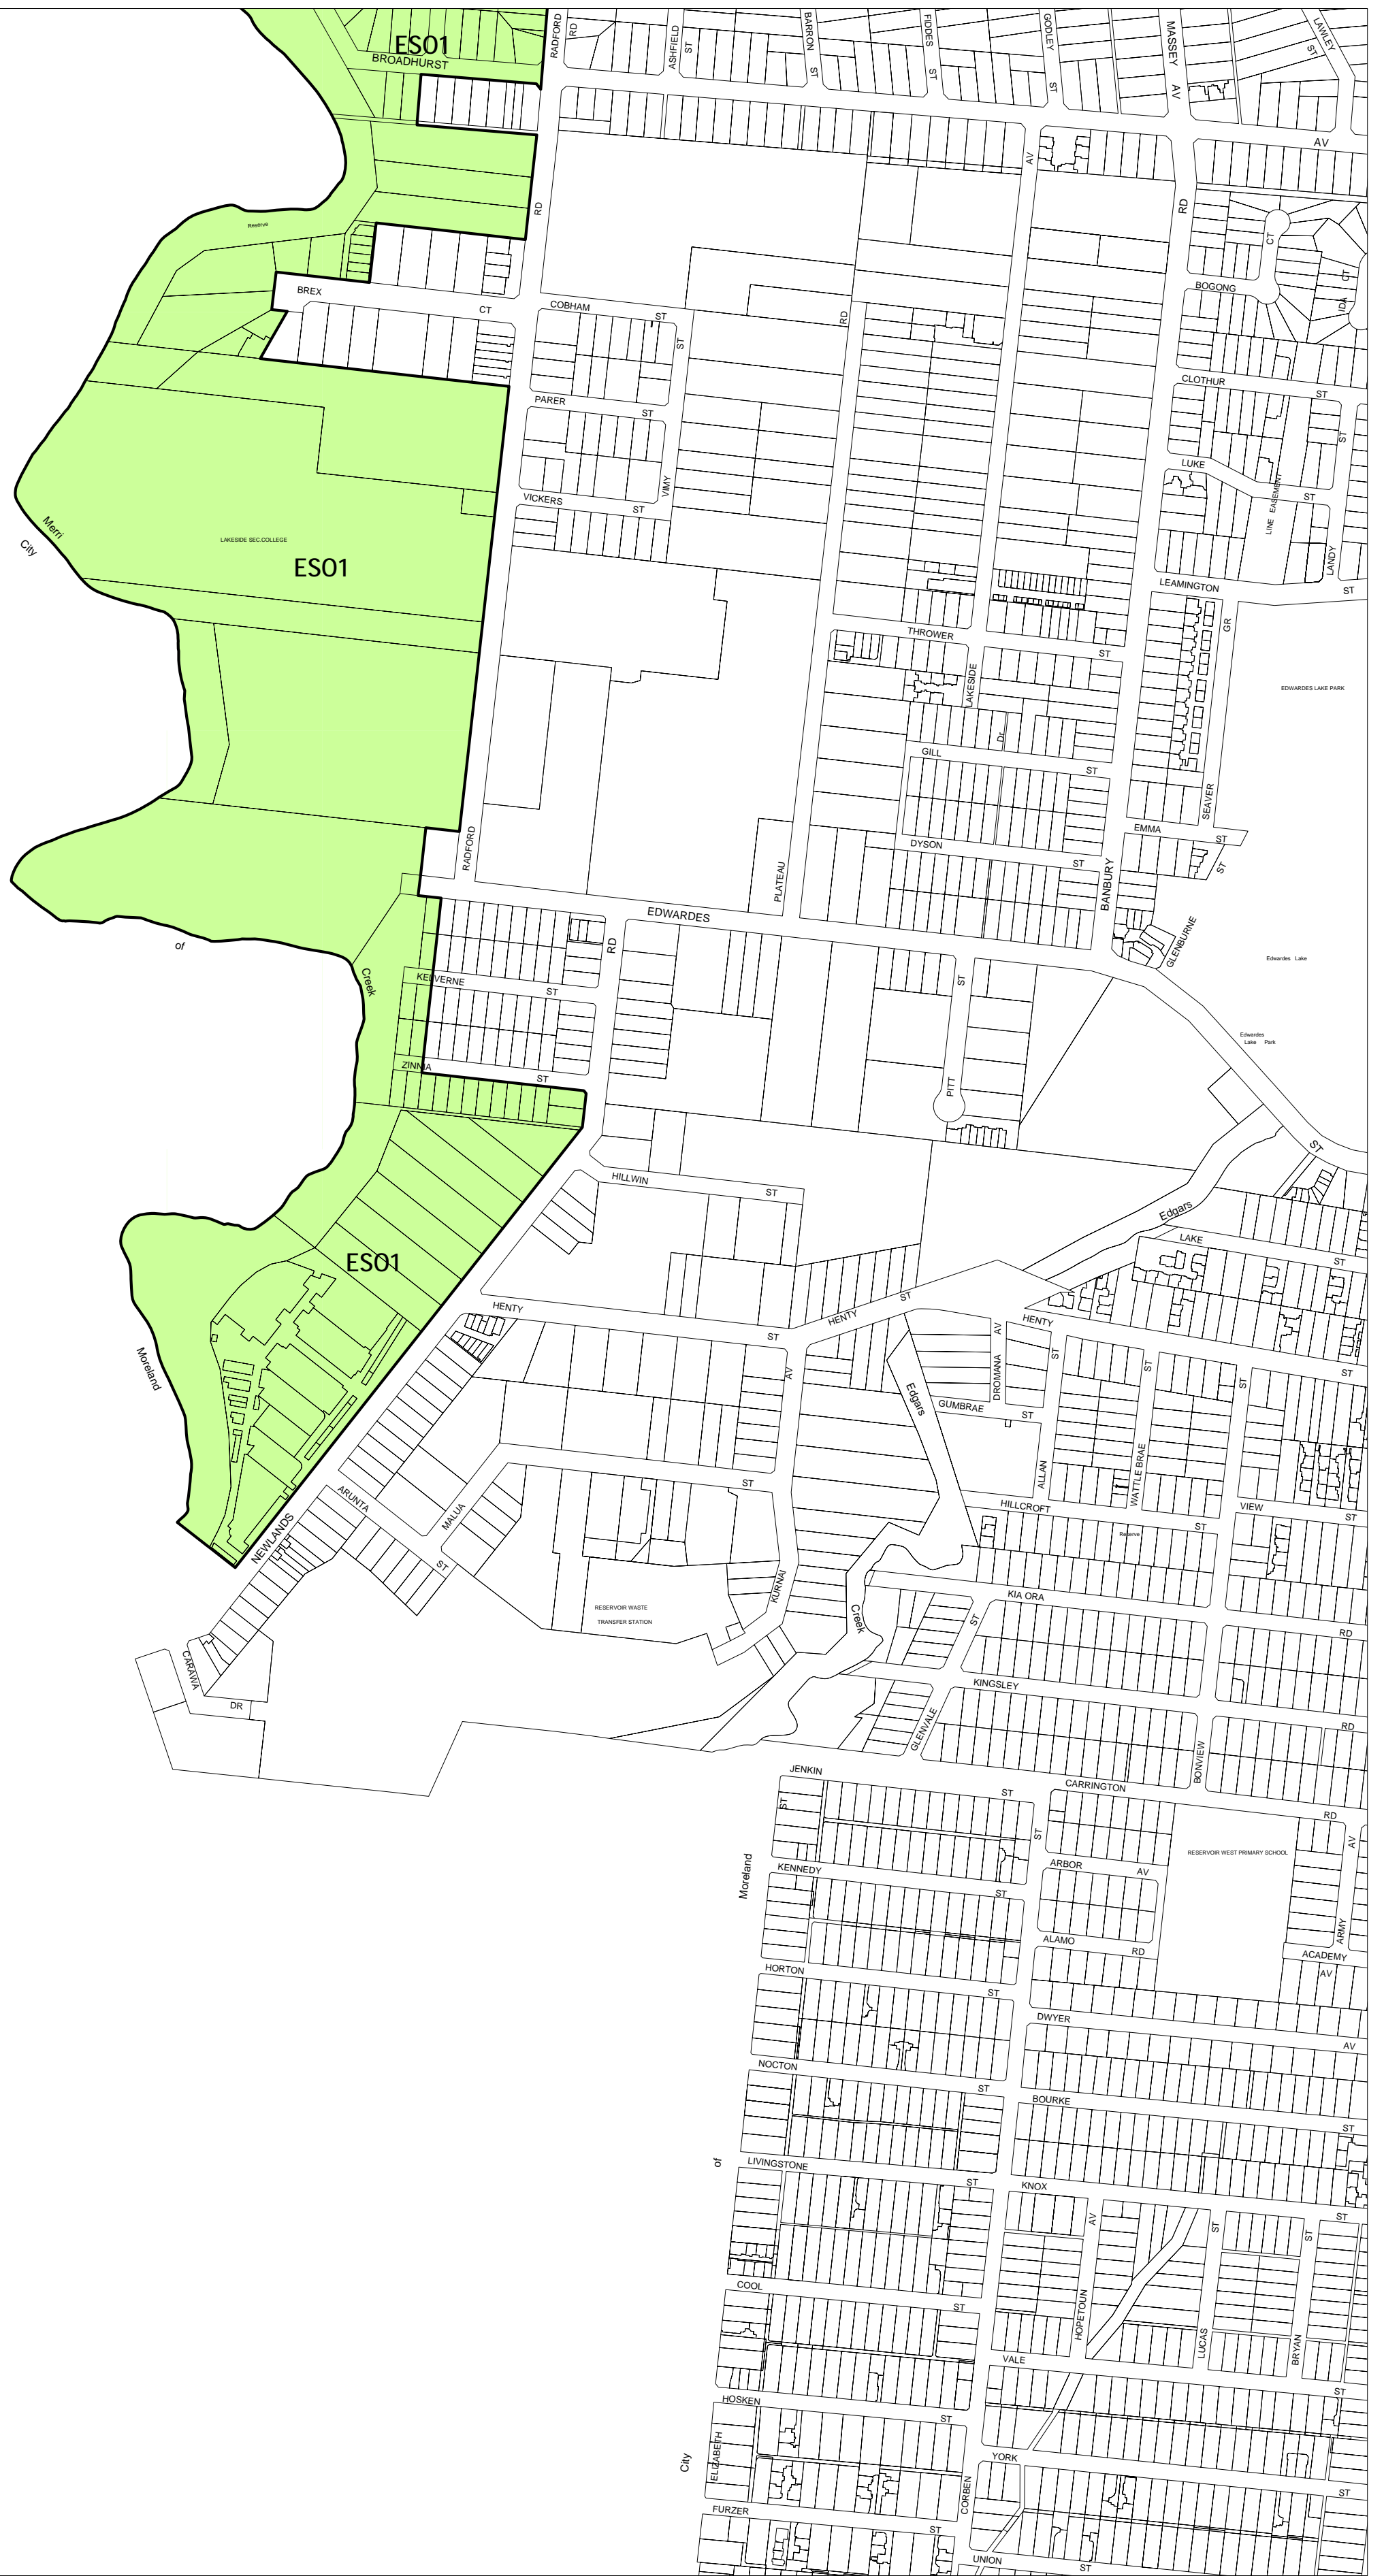

DAREBIN PLANNING SCHEME - LOCAL PROVISION

SEE MORELAND PLANNING SCHEME

Overlays
ES01 Environmental Significance Overlay - Schedule 1

Printed: 26/7/2007