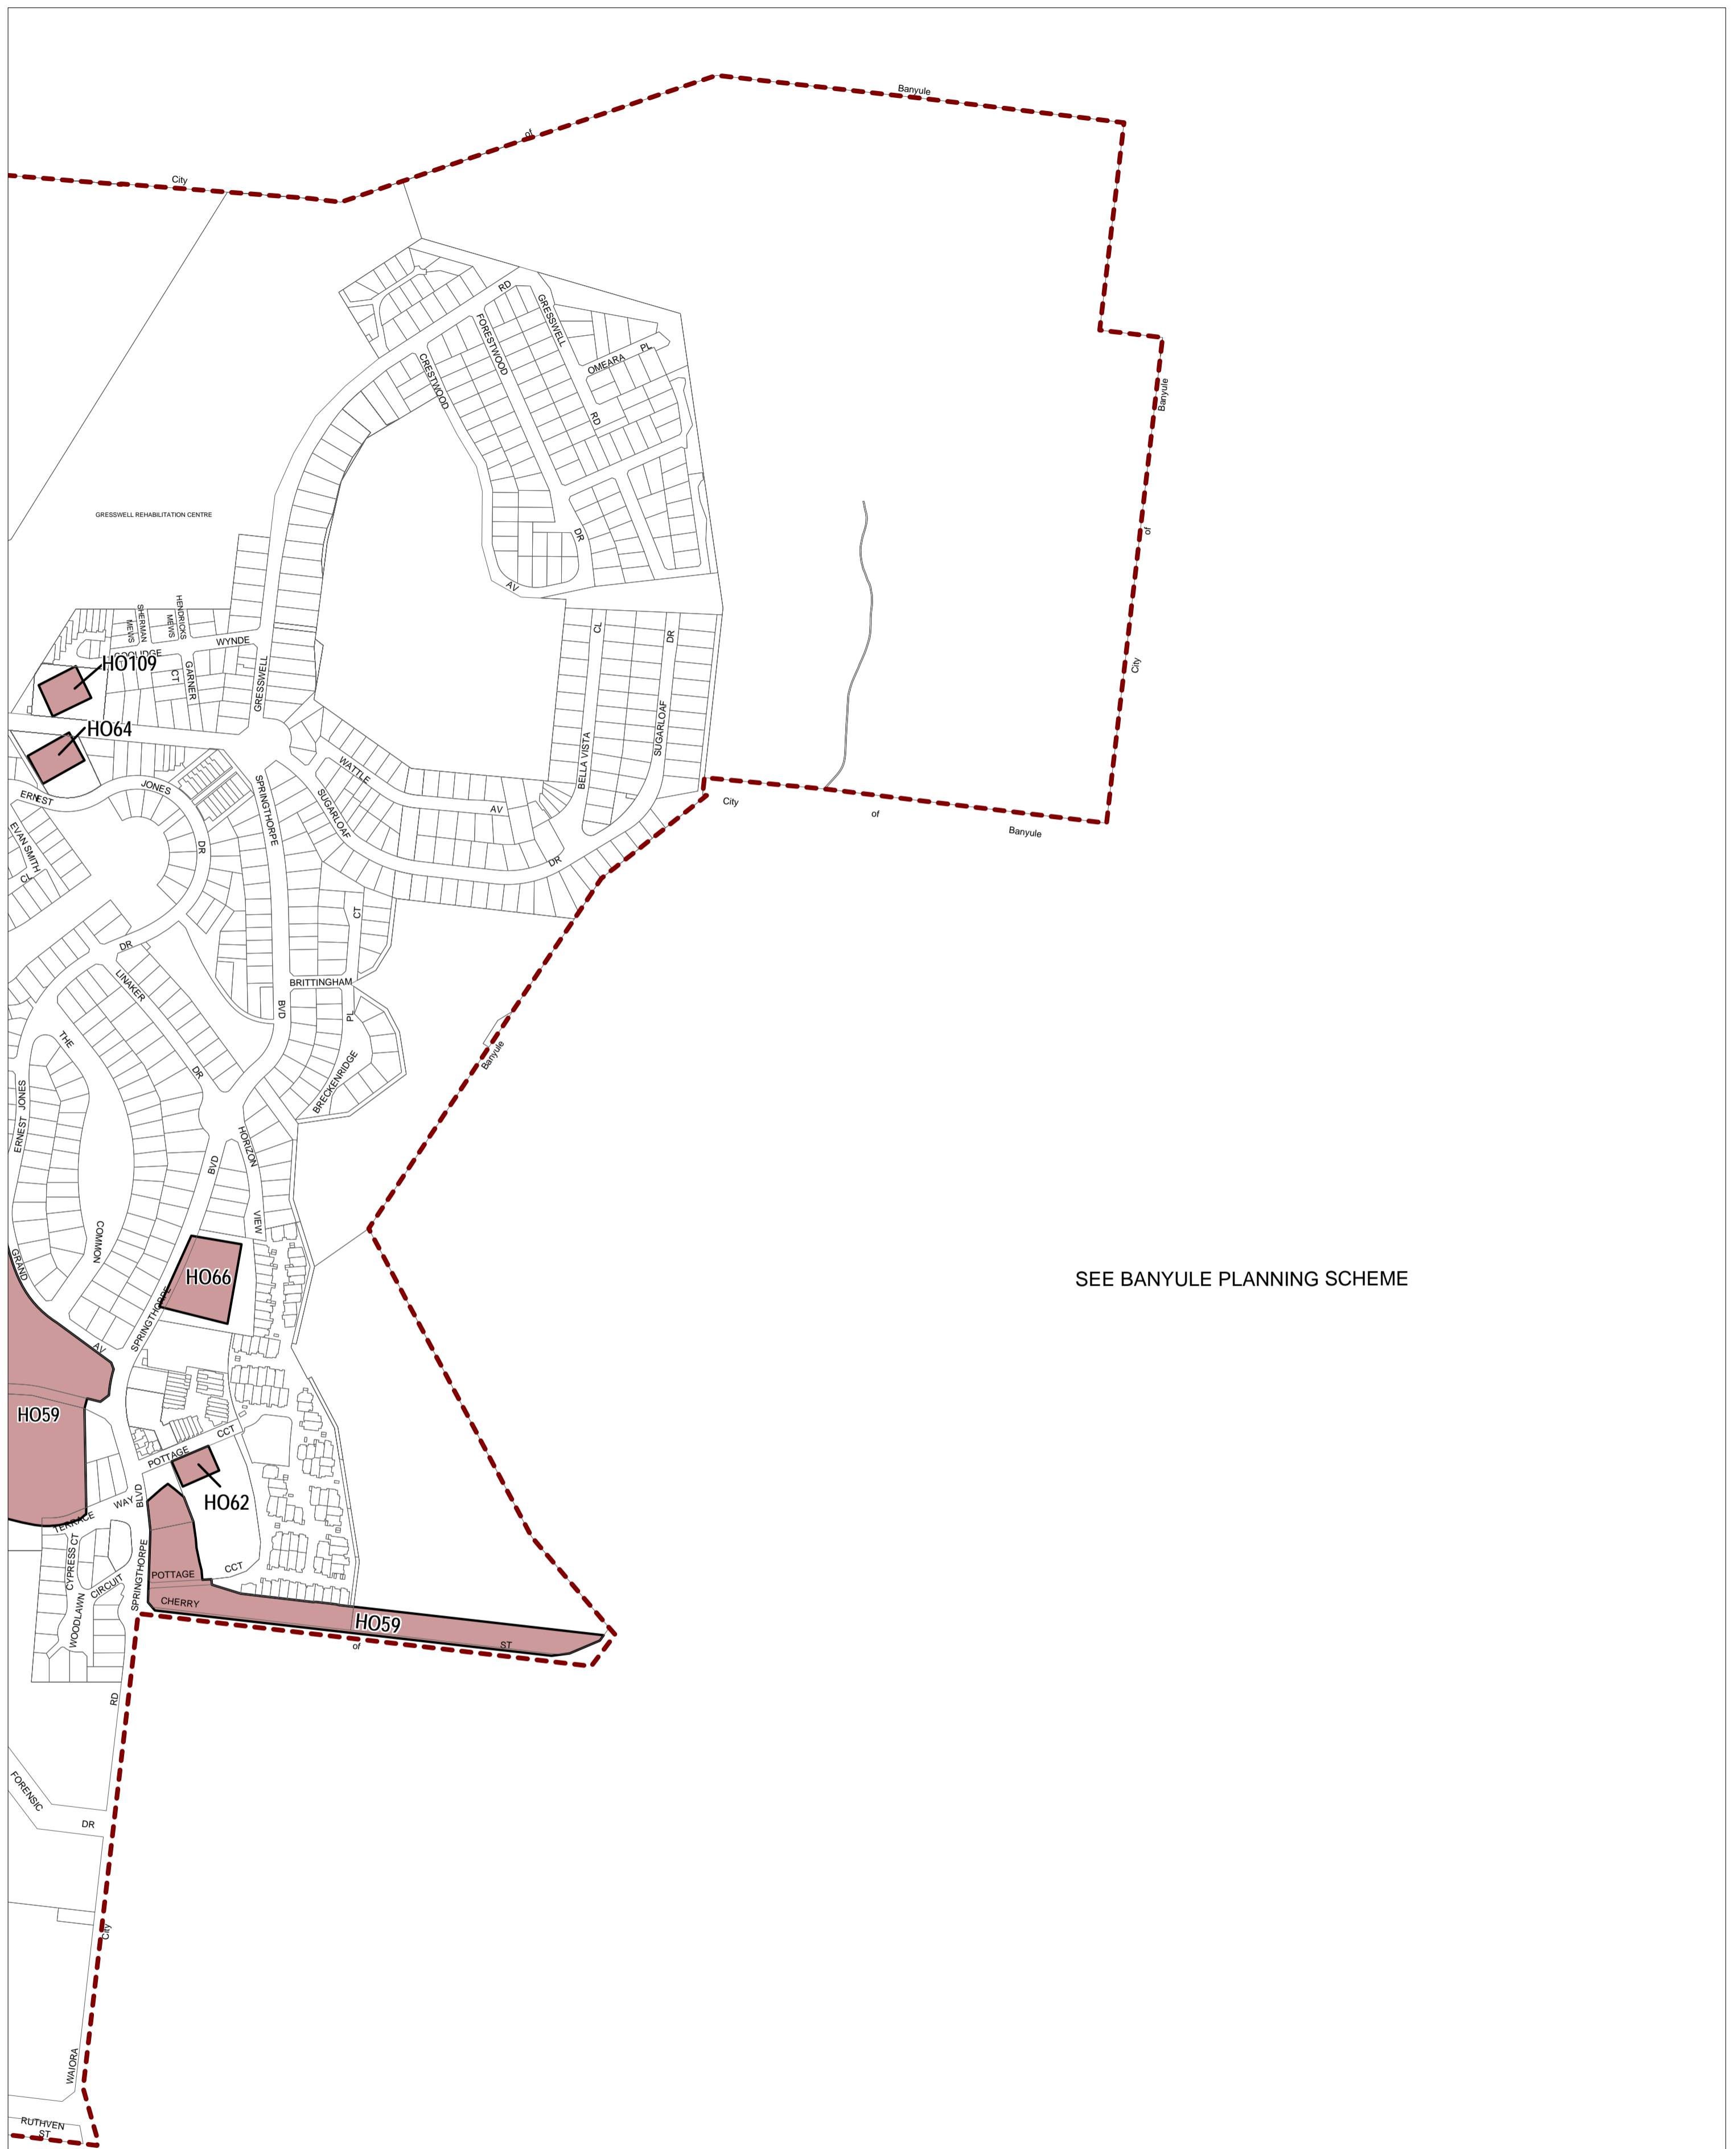

DAREBIN PLANNING SCHEME - LOCAL PROVISION

SEE BANYULE PLANNING SCHEME

Overlays	
	Heritage Overlay

AUSTRALIAN MAP GRID ZONE 55

INDEX TO ADJOINING METRIC SERIES MAP

1	2	3	4
5	6	7	8
9	10	11	12
13	14	15	16
17	18		

Printed: 7/2/2014

AMENDMENT C131